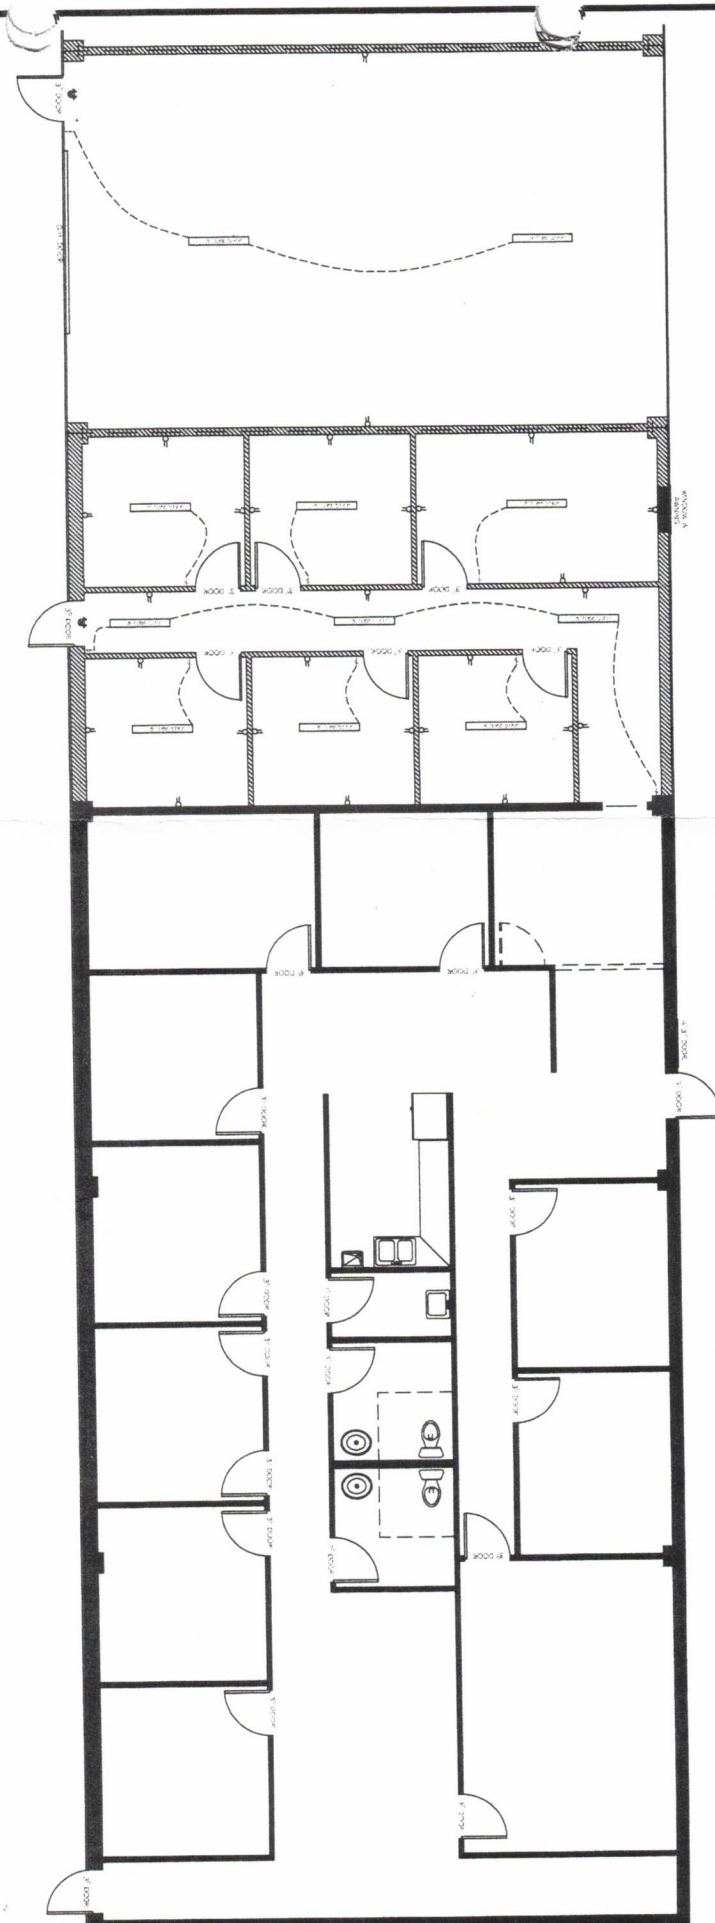

LEGEND	
	120V-20A-150W
	20A/15A
	150W/150VA
	150W/150VA
	150W/150VA
	150W/150VA
	150W/150VA

2 OF 4  
DATE: 05-22-18

GATEWAY RECRUITING ELECTRICAL LAYOUT  
KAYDEN PARK II - SUITE 109  
SCALE: 1/8" = 1'  
107 - 109