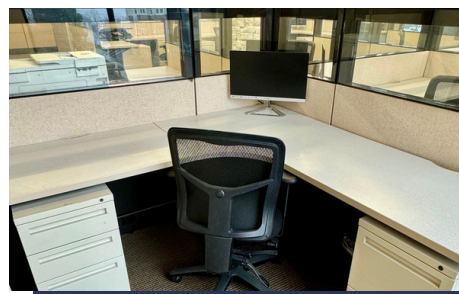

SIX WORK COWORKING

www.sixwork.com | 17039 Kenton Drive, Suite 200; Cornelius, NC | 704-703-2069

POPULAR MEMBERSHIPS

PRIVATE OFFICE

A permanent office with large windows, furniture, a Smart TV and 24/7 access. Sizes vary.

~~1199/mo~~ **\$1079/mo**

DEDICATED DESK

A professional desk with privacy walls, natural light and 24/7 access. Sit/Stand desks available. *Save 20% for your first 3 months!*

~~399-499/mo~~ **starting \$319/mo**

FLEX SEATING

Tables and lounge seating for a cafe work-style. Full or part-time memberships + favorite amenities! *Save 20% for your first 3 months!*

~~99-269/mo~~ **starting \$79/mo**