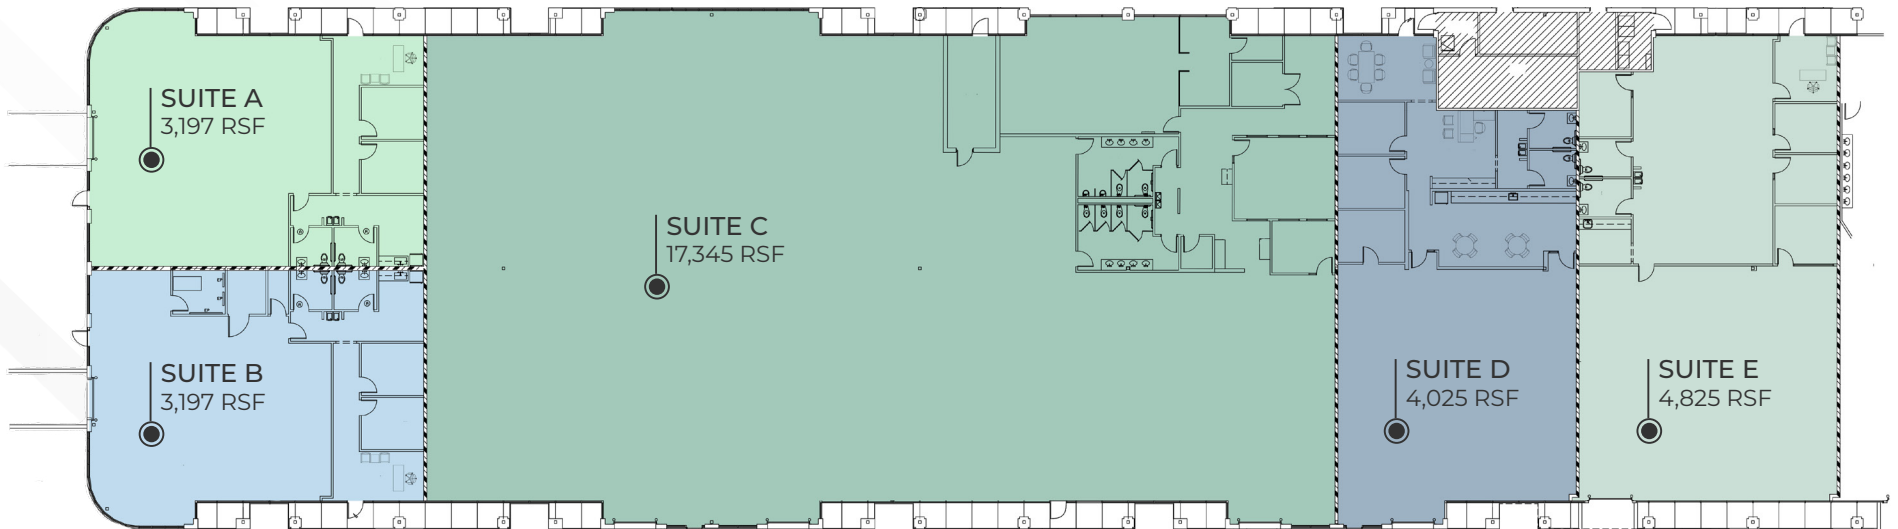

THE HUB
— AT DEERFIELD

**Q1 2025 FLEX SPACE
SUITE DELIVERY**
OFFERING 2,500 - 17,346 RSF SUITES

NEWMARK

13000 DEERFIELD PKWY
BUILDING 200
MILTON, GA

SPEC FLEX SUITES DELIVERING MARCH 1, 2025

SUITE AVAILABILITIES

- Each Suite Delivered with a Grade Level Roll Up Door
- Warehouse Ceiling Height will be 14'6" - 15'

SUITE A	3,197 RSF
SUITE B	3,197 RSF
SUITE C	17,345 RSF
SUITE D	4,025 RSF
SUITE E	4,825 RSF

SUITE AVAILABILITIES

- Each Suite Delivered with a Grade Level Roll Up Door
- Warehouse Ceiling Height will be 14'6" - 15'

SUITE F	7,981 RSF
SUITE G	6,582 RSF
SUITE H	4,666 RSF
SUITE I	2,555 RSF
SUITE J	2,856 RSF
SUITE K	9,424 RSF