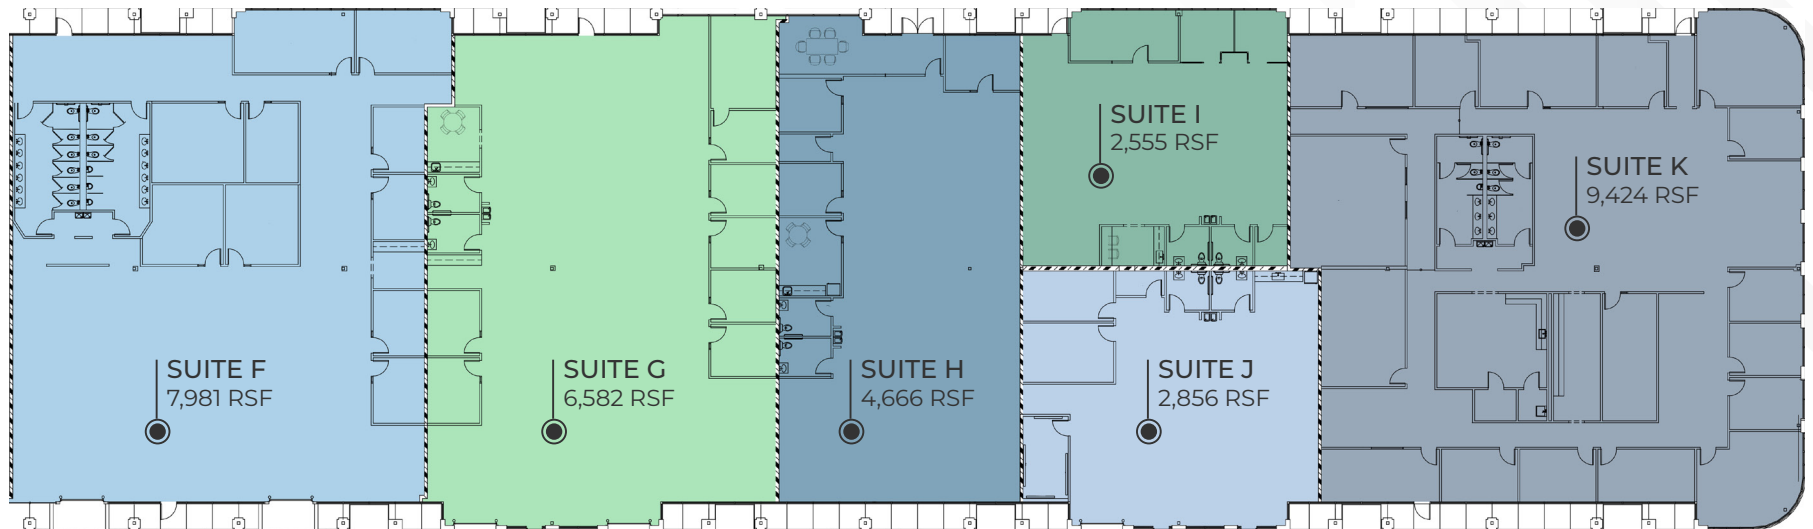

SUITE AVAILABILITIES

- Each Suite Delivered with a Grade Level Roll Up Door
- Warehouse Ceiling Height will be 14'6" - 15'

SUITE F	7,981 RSF
SUITE G	6,582 RSF
SUITE H	4,666 RSF
SUITE I	2,555 RSF
SUITE J	2,856 RSF
SUITE K	9,424 RSF

SPEC FLEX SUITES DELIVERING MARCH 1, 2025

DELIVERING JANUARY 1, 2025