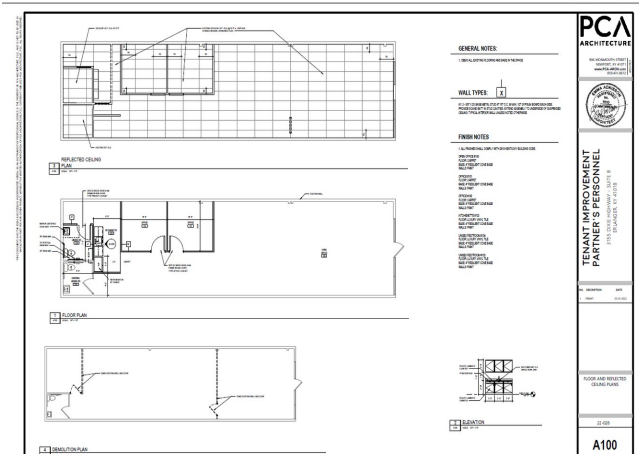

### 1st Floor

Space Available	1,500 SF
Rental Rate	\$16.70 /SF/YR
Date Available	Now
Service Type	Triple Net (NNN)
Built Out As	Standard Office
Space Type	Relet
Space Use	Office
Lease Term	Negotiable

Nice retail space currently set up as Partners Personnel.