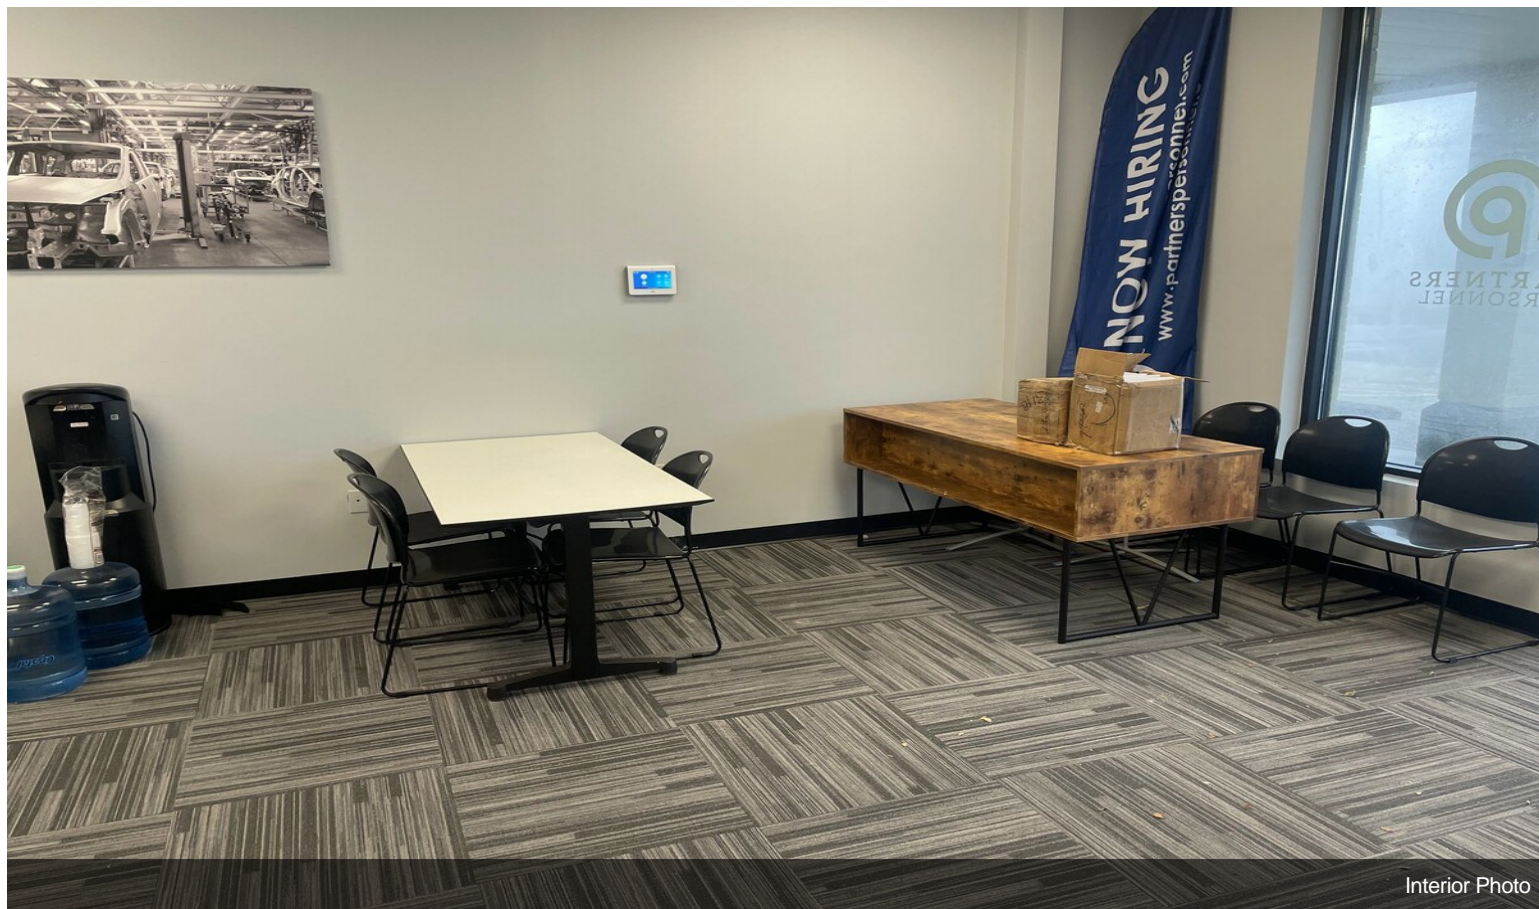

1,500 office available inline-currently Partner's Personnel.

Erlanger across from Silver Lake Kroger and next to the new Kroger being built.

# Property Photos

Interior Photo

Interior Photo

# Property Photos