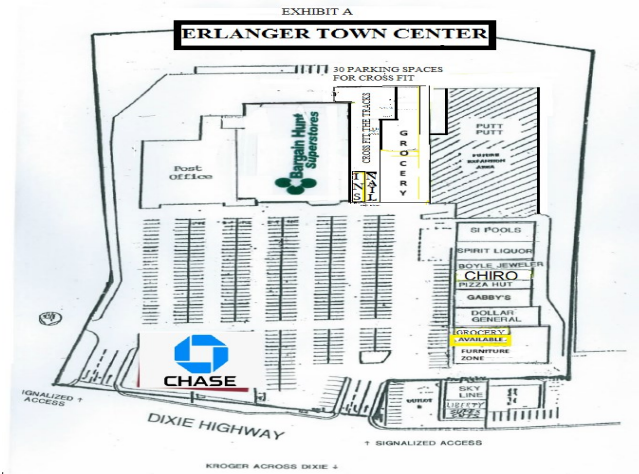

## Erlanger Town Center

3135-3159 Dixie Hwy, Erlanger, KY 41018

**Sean Sullivan**

Town Center Company  
7452 Jager Ct, Suite 7452, Cincinnati, OH 45230  
[seanslvn@hotmail.com](mailto:seanslvn@hotmail.com)  
(513) 608-2821

# Erlanger Town Center

\$16.70 /SF/YR

Well located center in Erlanger with Post Office, Bargain Hunt, State Farm, Paris Nails, Gary Williams Martial Arts, CrossFit the Tracks, Spirit Liquor, Boyle Jewelers, Dollar General, Pizza Hut, Skyline Chili and Procuts.

1,500 office available inline-currently Partner's Personnel.

Erlanger across from Silver Lake Kroger and next to the new Kroger being built...

Rental Rate:	\$16.70 /SF/YR
Property Type:	Shopping Center
Center Type:	Community Center
Stores:	16
Center Properties:	5
Frontage:	672' on Dixie Hwy
Gross Leasable Area:	146,633 SF
Walk Score @:	23 (Car-Dependent)
Transit Score @:	29 (Some Transit)
Rental Rate Mo:	\$1.39 /SF/MO

## 3135-3159 Dixie Hwy, Erlanger, KY 41018

Well located center in Erlanger with Post Office, Bargain Hunt, State Farm, Paris Nails, Gary Williams Martial Arts, CrossFit the Tracks, Spirit Liquor, Boyle Jewelers, Dollar General, Pizza Hut, Skyline Chili and Procuts.