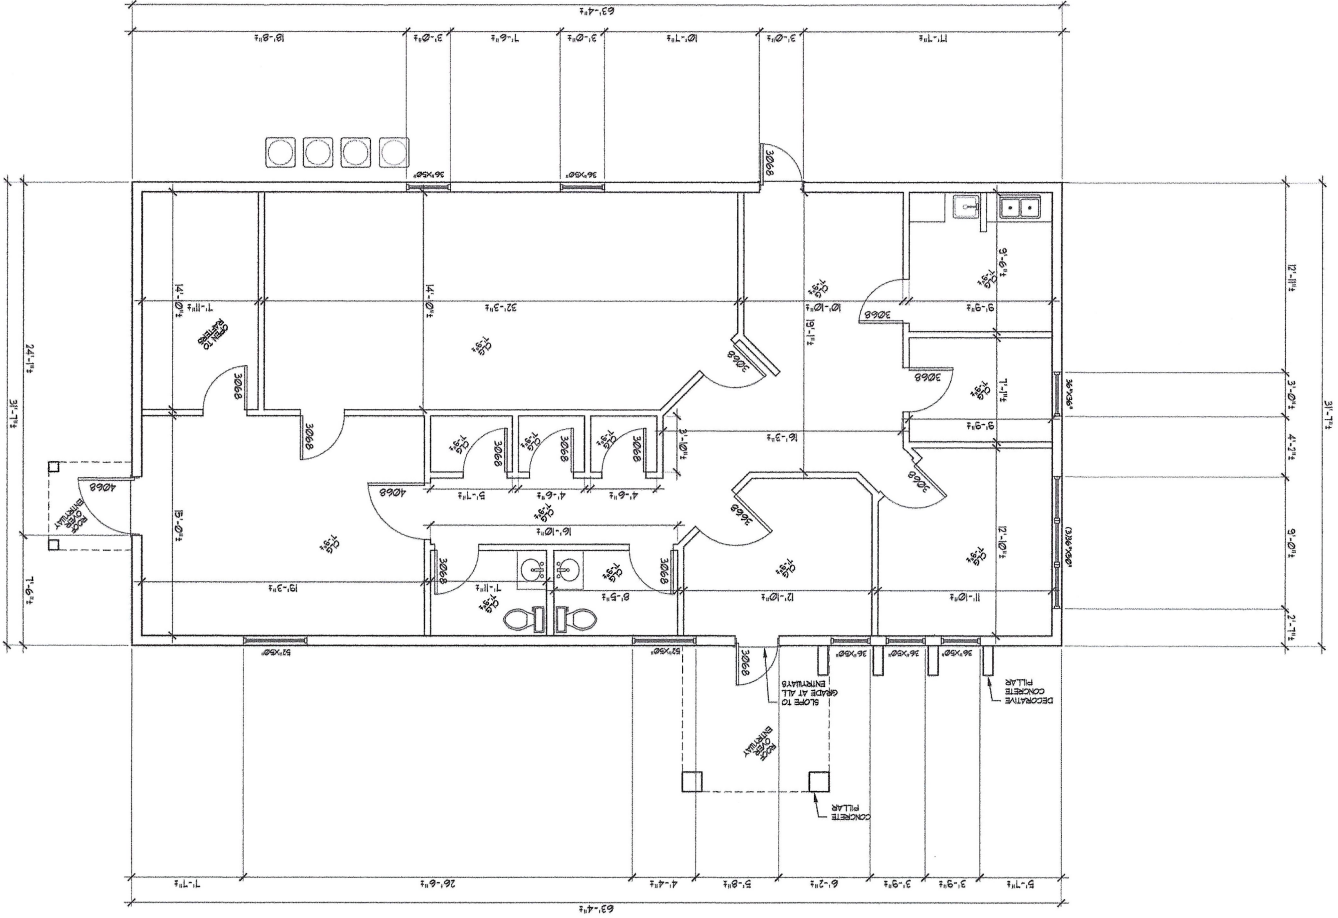

4TH AVENUE EAST

NOTE: ALL DIMENSIONS ARE APPROXIMATE BASED ON THE SKETCH PROVIDED AND THE AS-BUILT CONDITIONS MEASURED IN PLACE. EXACT MEASUREMENTS MUST BE FIELD VERIFIED.

SHEET #
1
OF **1**

Fine Impressions Studios
Drafting & Design
Jeffrey M. Wilson
920 59th Street West
Bradenton, FL 34209
941.576.5598

TITLE:
410 4th Avenue East
Bradenton, FL 34208

DATE: 06/07/23
SCALE: 1/4"=1'-0"
DRAWN BY: J.M.W.
CHECKED BY: J.M.W.

CLIENT: [Blank]
DESIGNER: [Blank]
REVISIONS: [Blank]