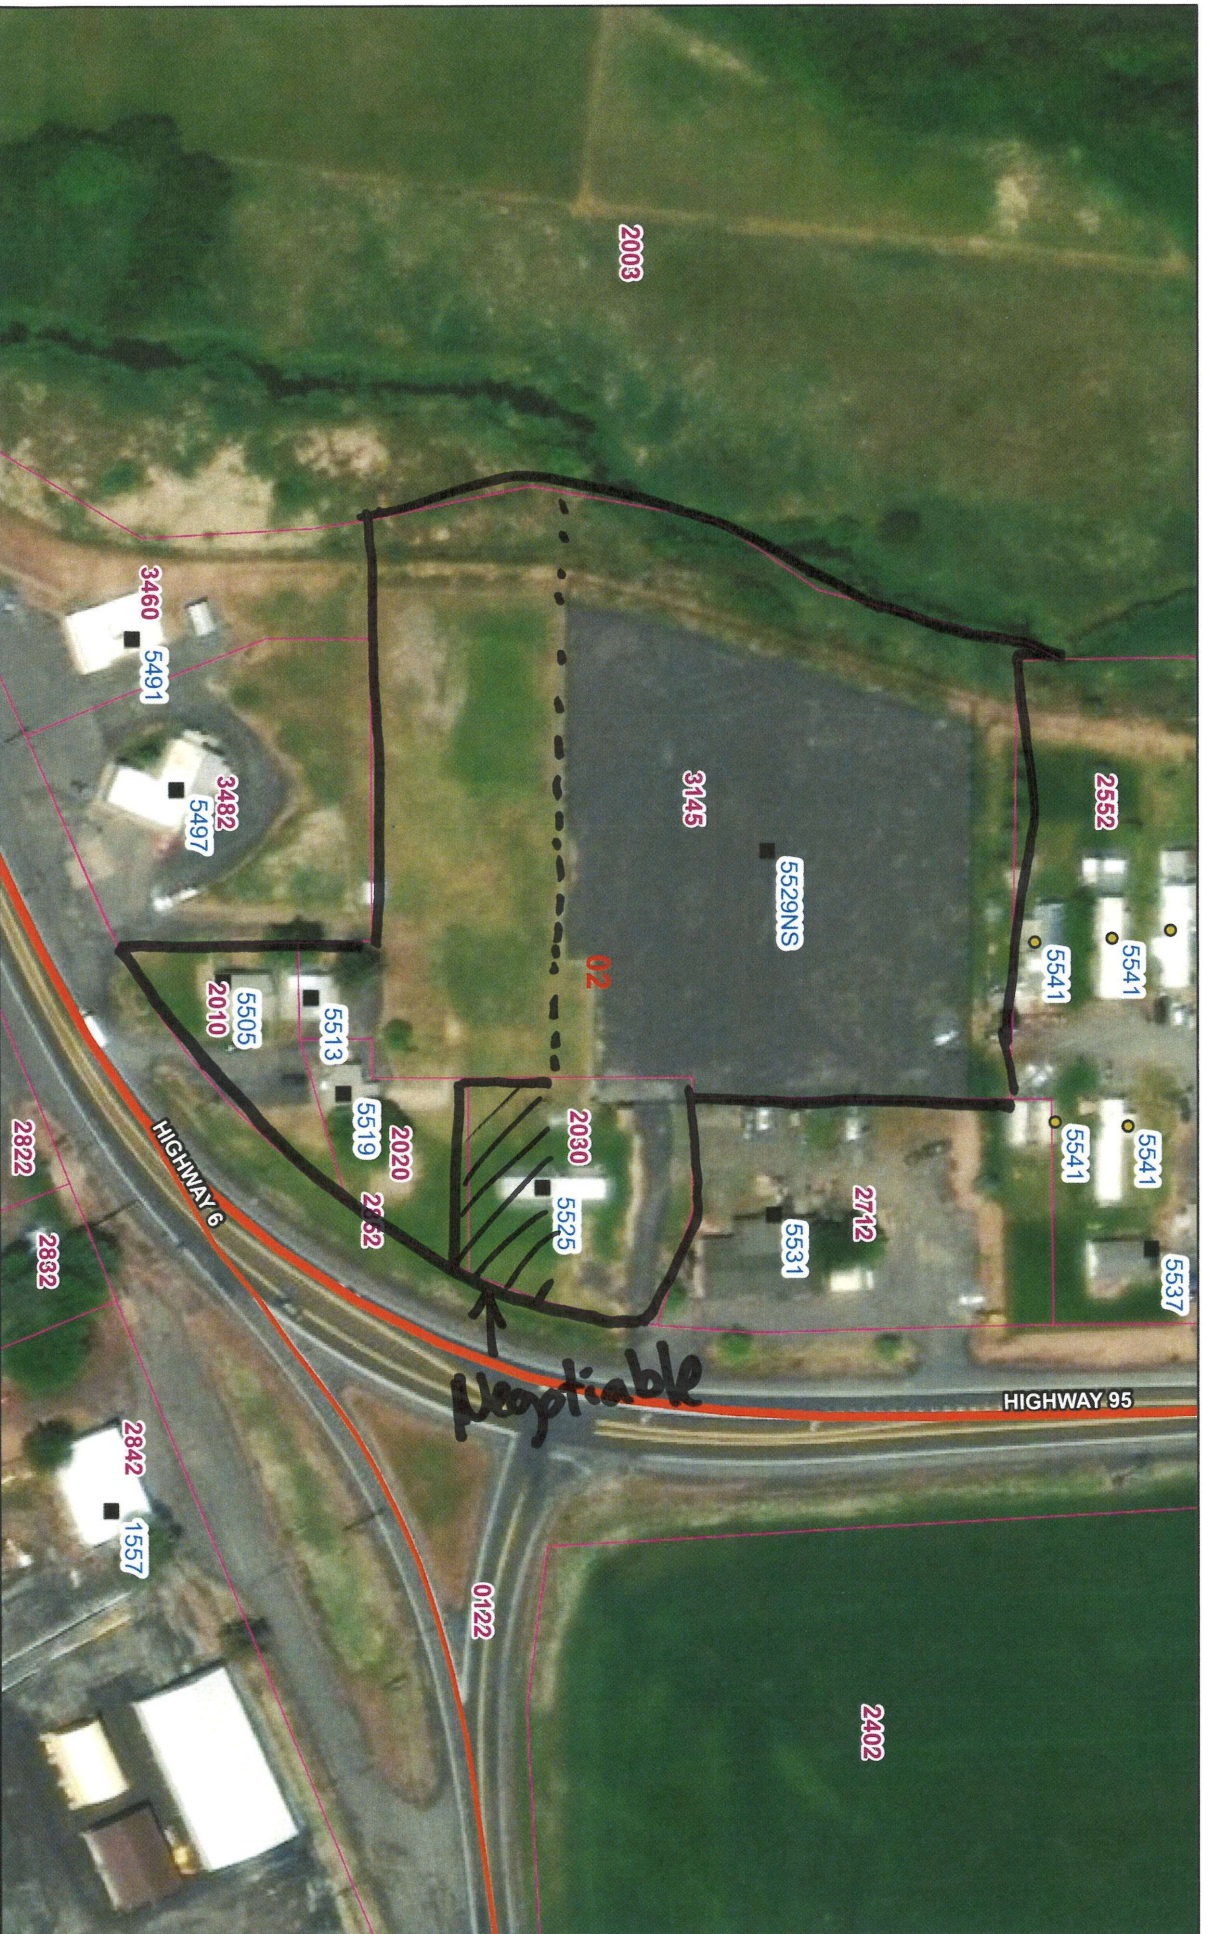

Hwy 95 N, Pottlatch - Proposed Lot Lines

January 24, 2024

- Cadastral Data - Townships
- Cadastral Data - Sections
- Address Points
- Rural Address
- Surface Transportation
- FEDERAL HIGHWAY
- STATE HIGHWAY
- MH
- Parcel Boundaries

Source: Esri, Maxar, Earthstar Geographics, and the GIS User Community