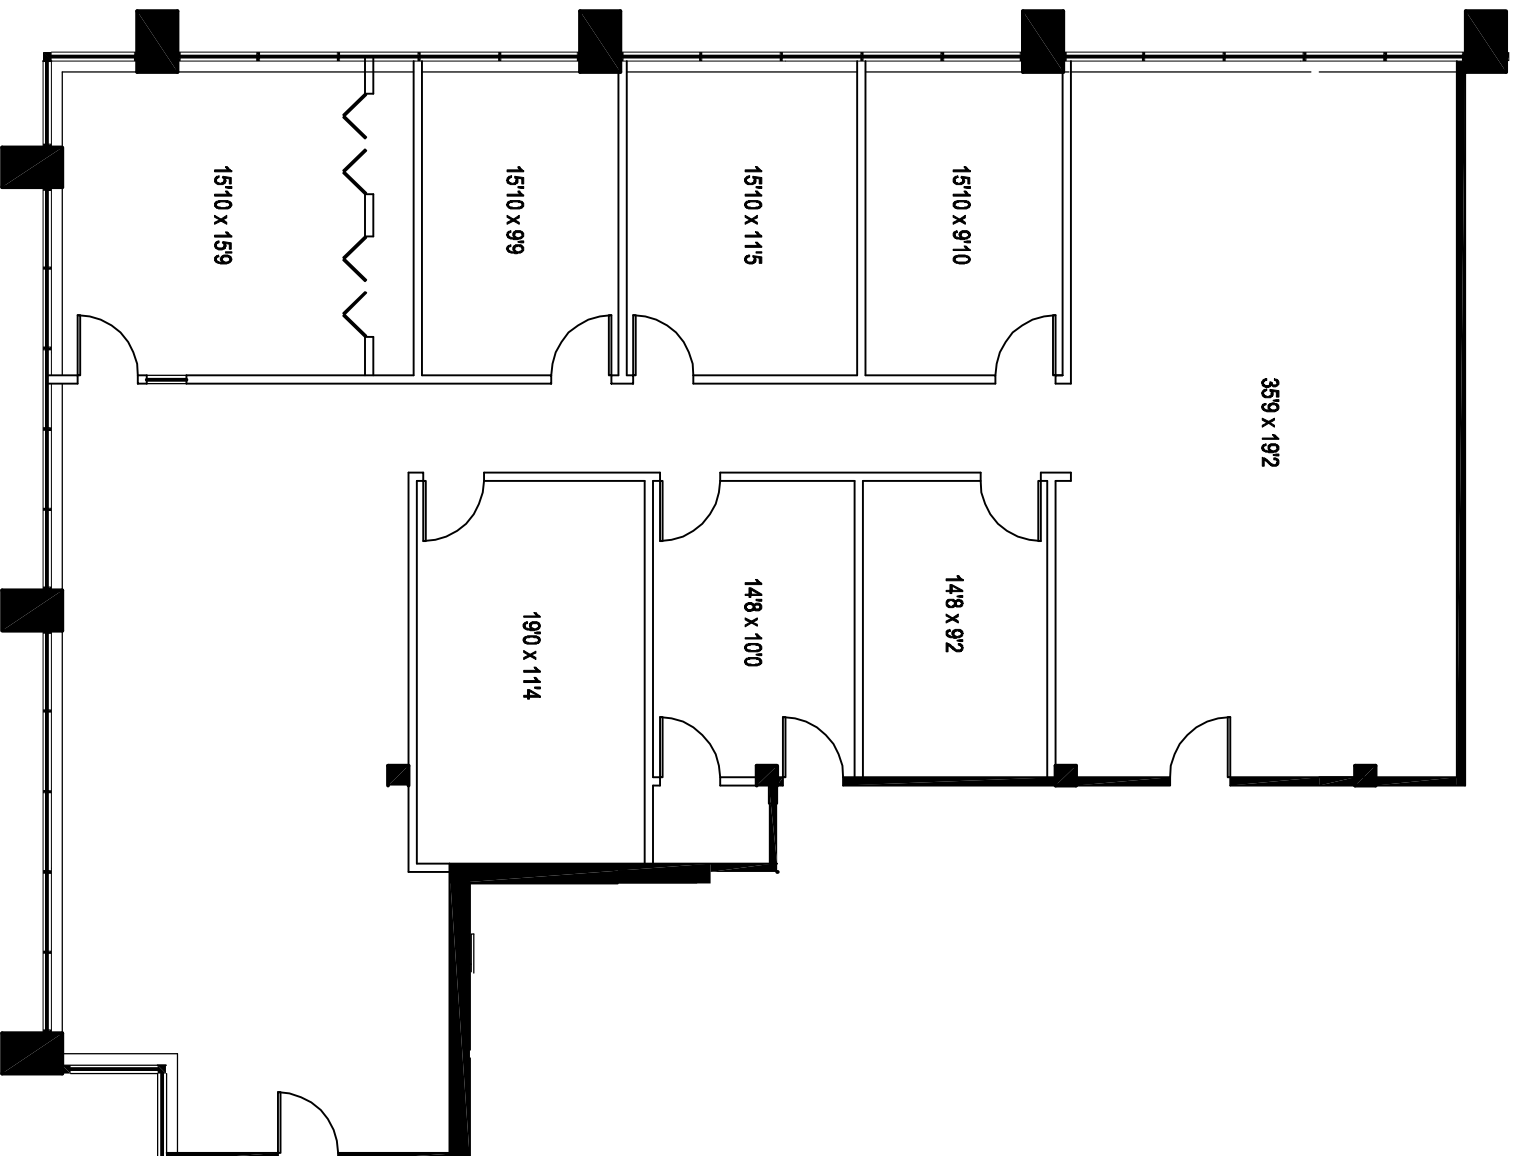

Midtown Centre OFFICE PARK

3947 BOULEVARD CENTER DRIVE
1000 BUILDING SUITE 5
JACKSONVILLE, FLORIDA 32207
904-396-9092

walburn studio
art . architecture . environments
3947 BOULEVARD CENTER DRIVE, SUITE 8
JACKSONVILLE, FLORIDA 32207

AS BUILT PLAN
SUITE 100, 4000 BUILDING
4811 BEACH BOULEVARD
JACKSONVILLE, FLORIDA

SCALE: N.T.S.
U.S.F.: 2,932
R.S.F.: 3,284
1/8/09

SHEET:
1
OF 1