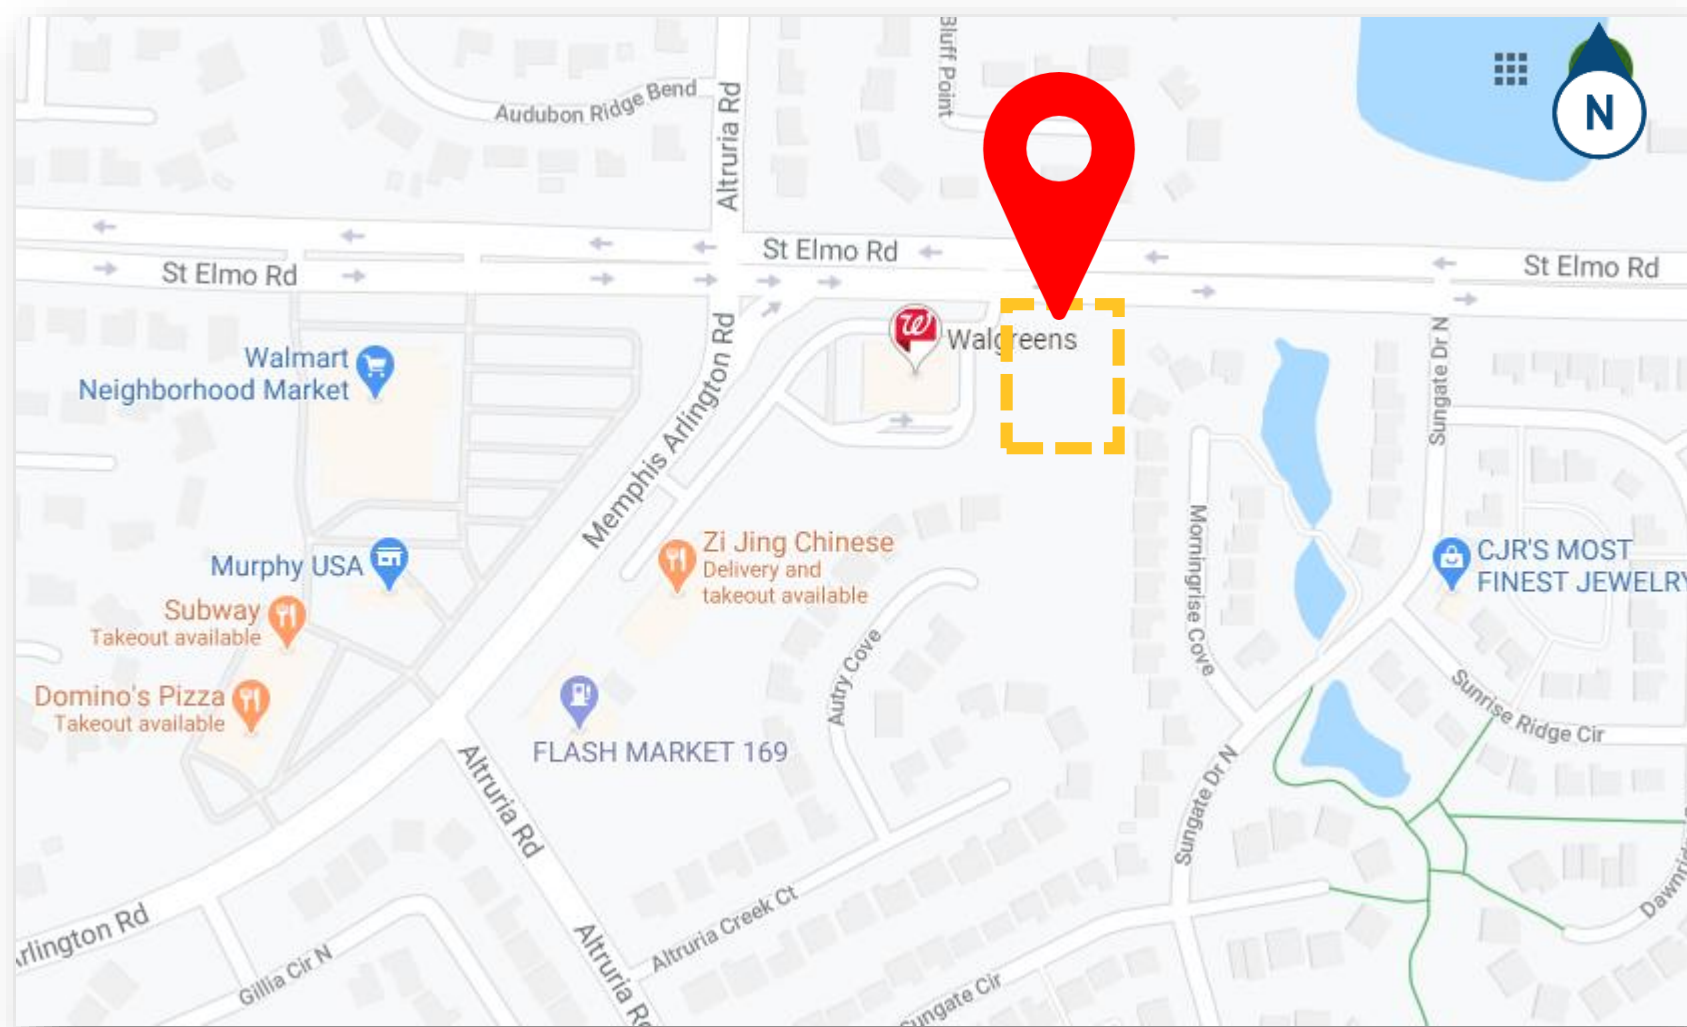

FOR LEASE

Available Retail PAD (Land) St. Elmo Place Lot 5, Sungate, Bartlett, TN

1.12 acres

Zoning: SC-1

St. Elmo Pl, Lt 5, Bartlett
Memphis, TN 38016

1.12 Acres

Asking: \$2.25 PSF

- Excellent vacant Land located in Sungate, Bartlett, TN ideal for **Owner-User – Ground Lease**
- Dense Demographics
- Located next to Walgreen's and near Walmart Neighborhood Market Center and other active shopping centers nearby