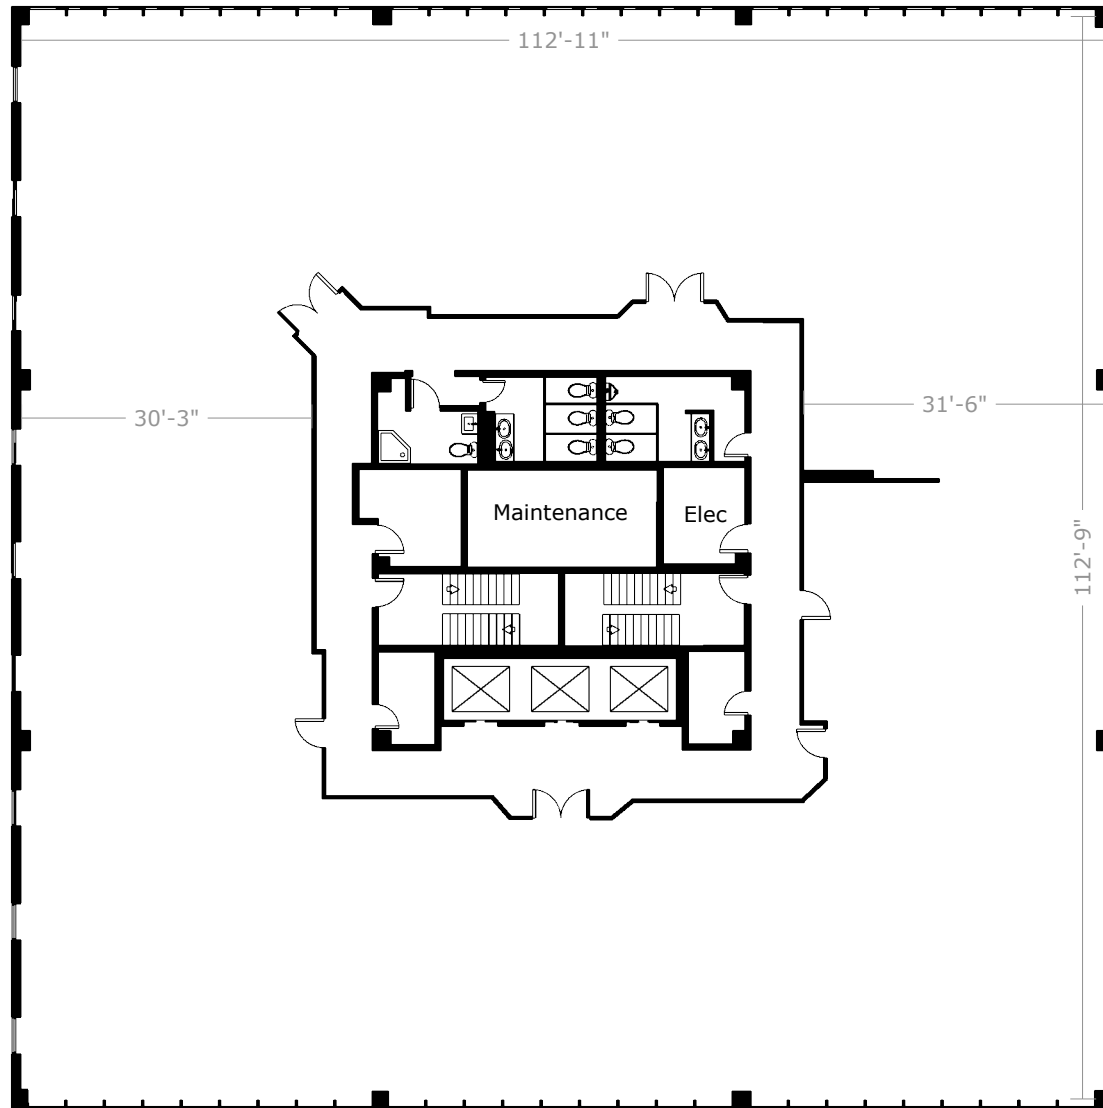

410 Ware Cir - 11th Floor

Tampa, FL 33619

SCALE: 1" = 20'

FloorPlanNinja.com