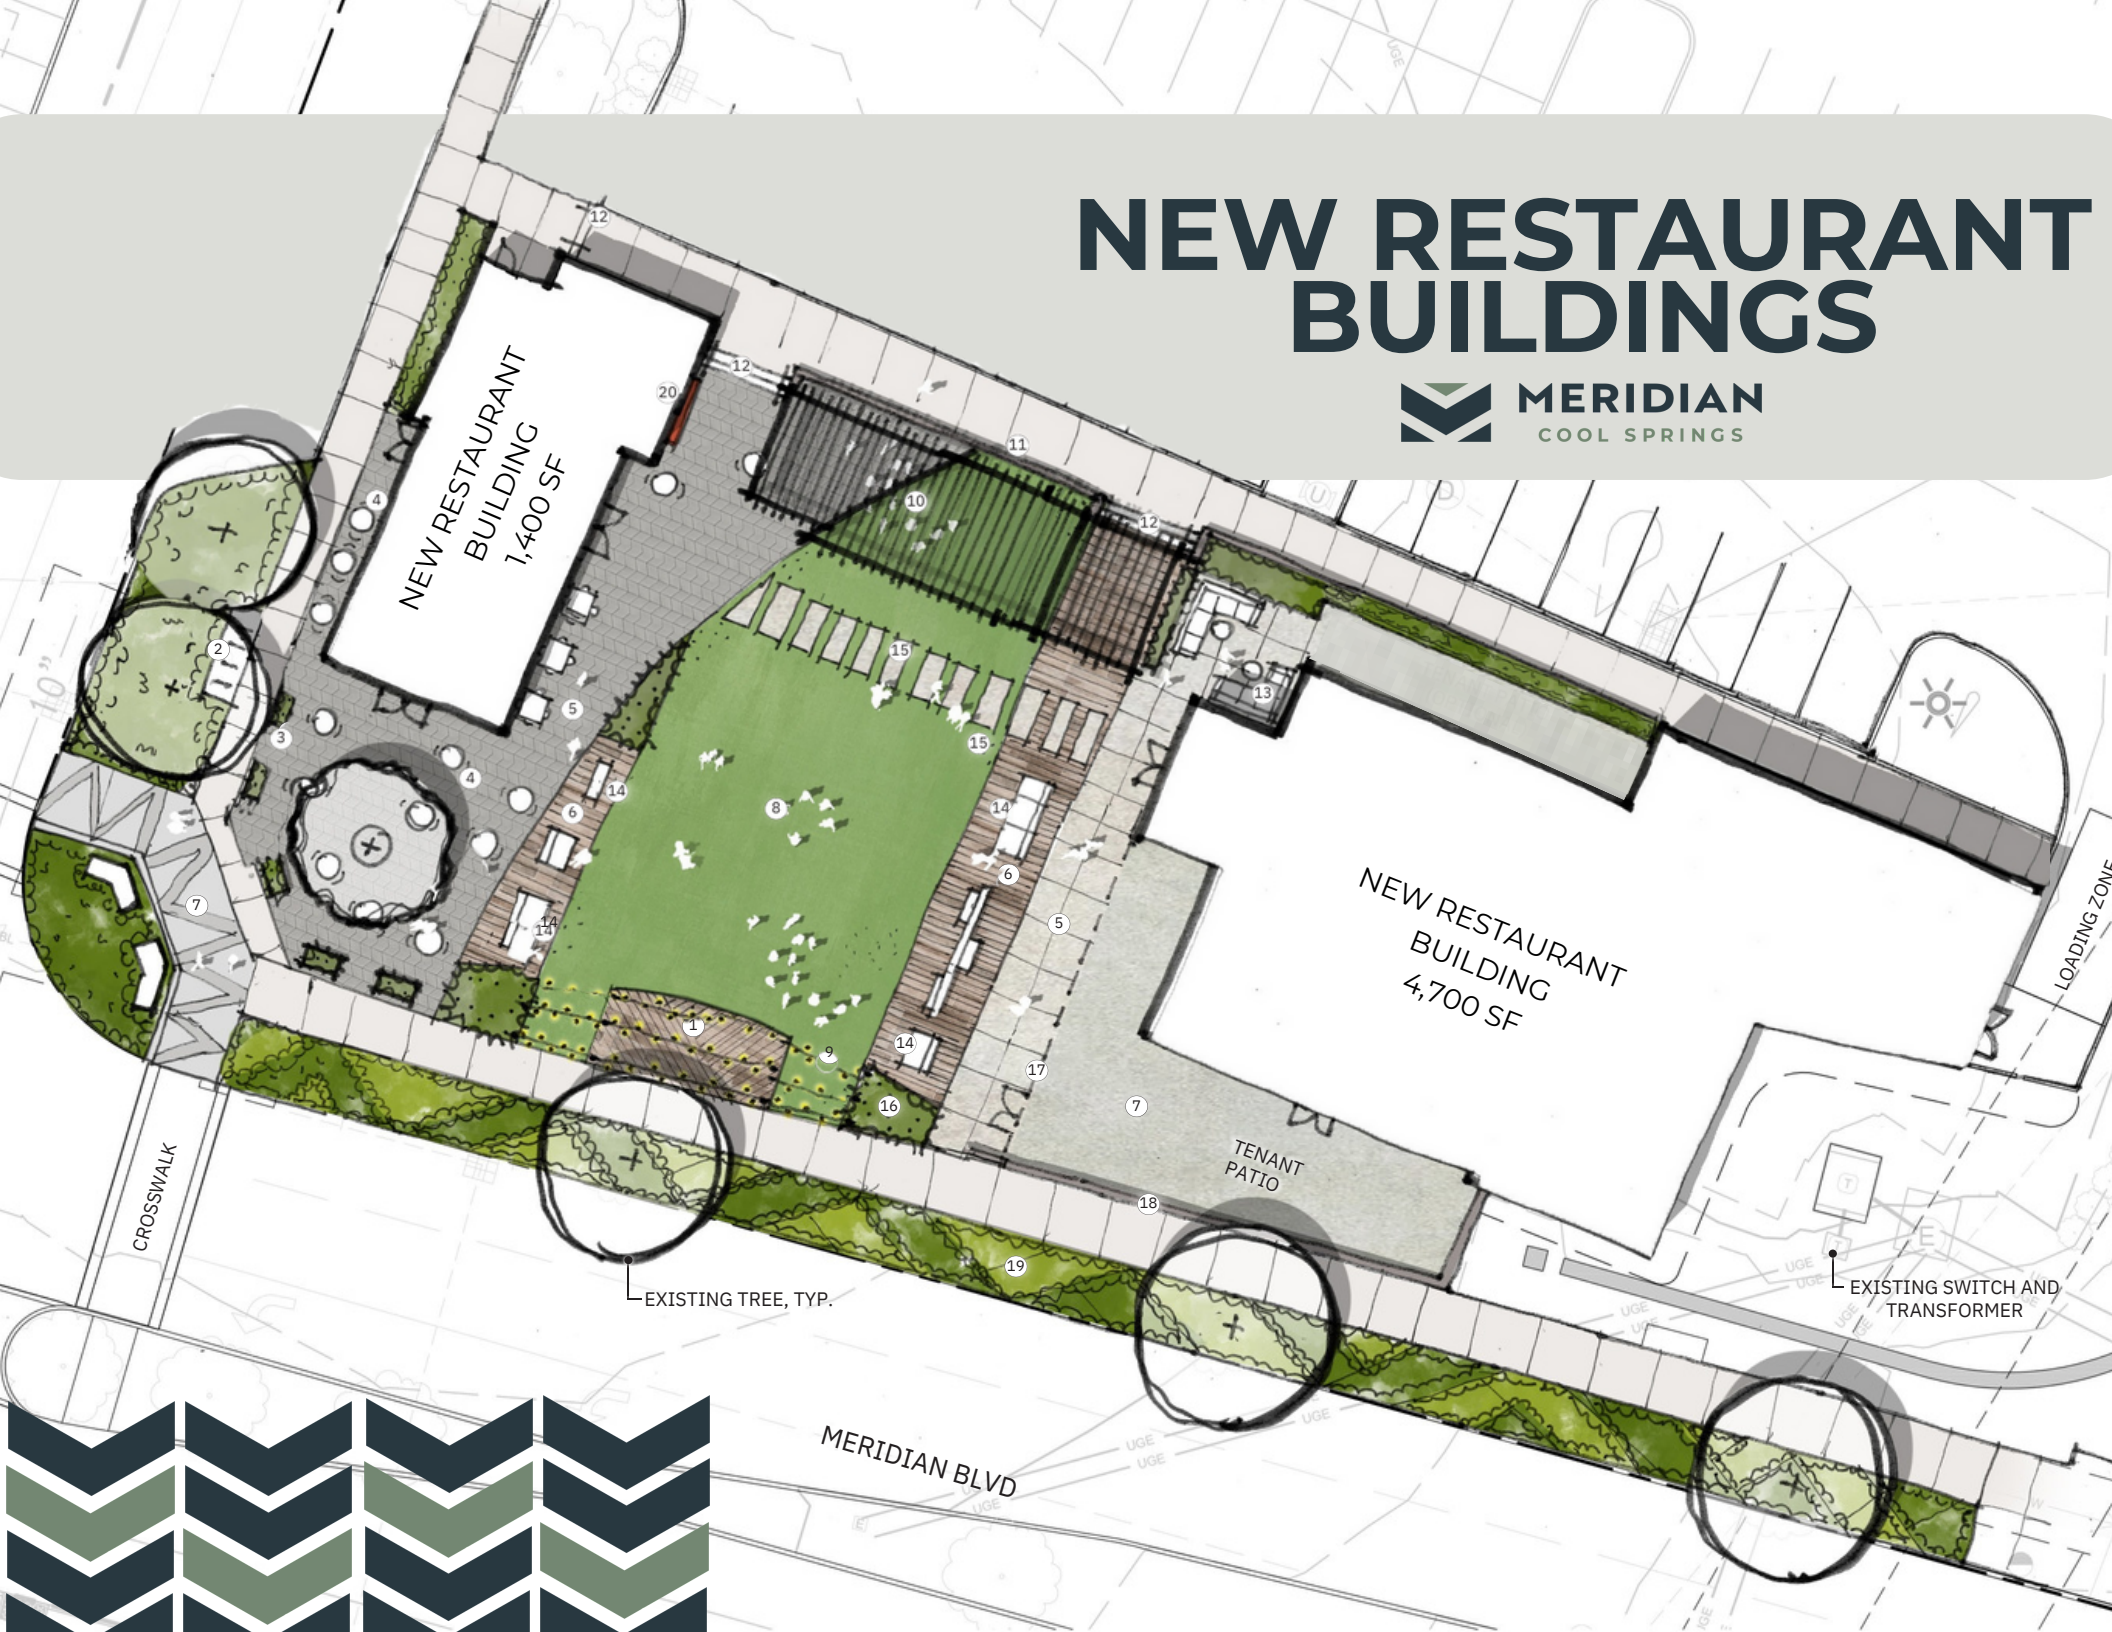

NEW RESTAURANT BUILDINGS

MERIDIAN
COOL SPRINGS

990 Pad - New Restaurant Buildings

Meridian Cool Springs -
Site Plan Summary

Description	Buildings	Total Square Footage
Office Space	9	904,000 SF
Retail Space	5	70,000 SF
Restaurant Space	9	23,550 SF
Hotels	3	544 Rooms
Fitness	1	2,614 SF

990 Pad - Site Plan

THESE NEW RESTAURANT BUILDINGS ARE STRATEGICALLY LOCATED AT THE ENTRANCE OF MERIDIAN FOR HIGH VISIBILITY FROM CAROTHERS PKWY

VISIBLE STOREFRONTS ON BOTH SIDES OF THE BUILDING

CONVENIENT PARKING

990 Pad - New Amenity Park

990 Pad - Dynamic Open Space