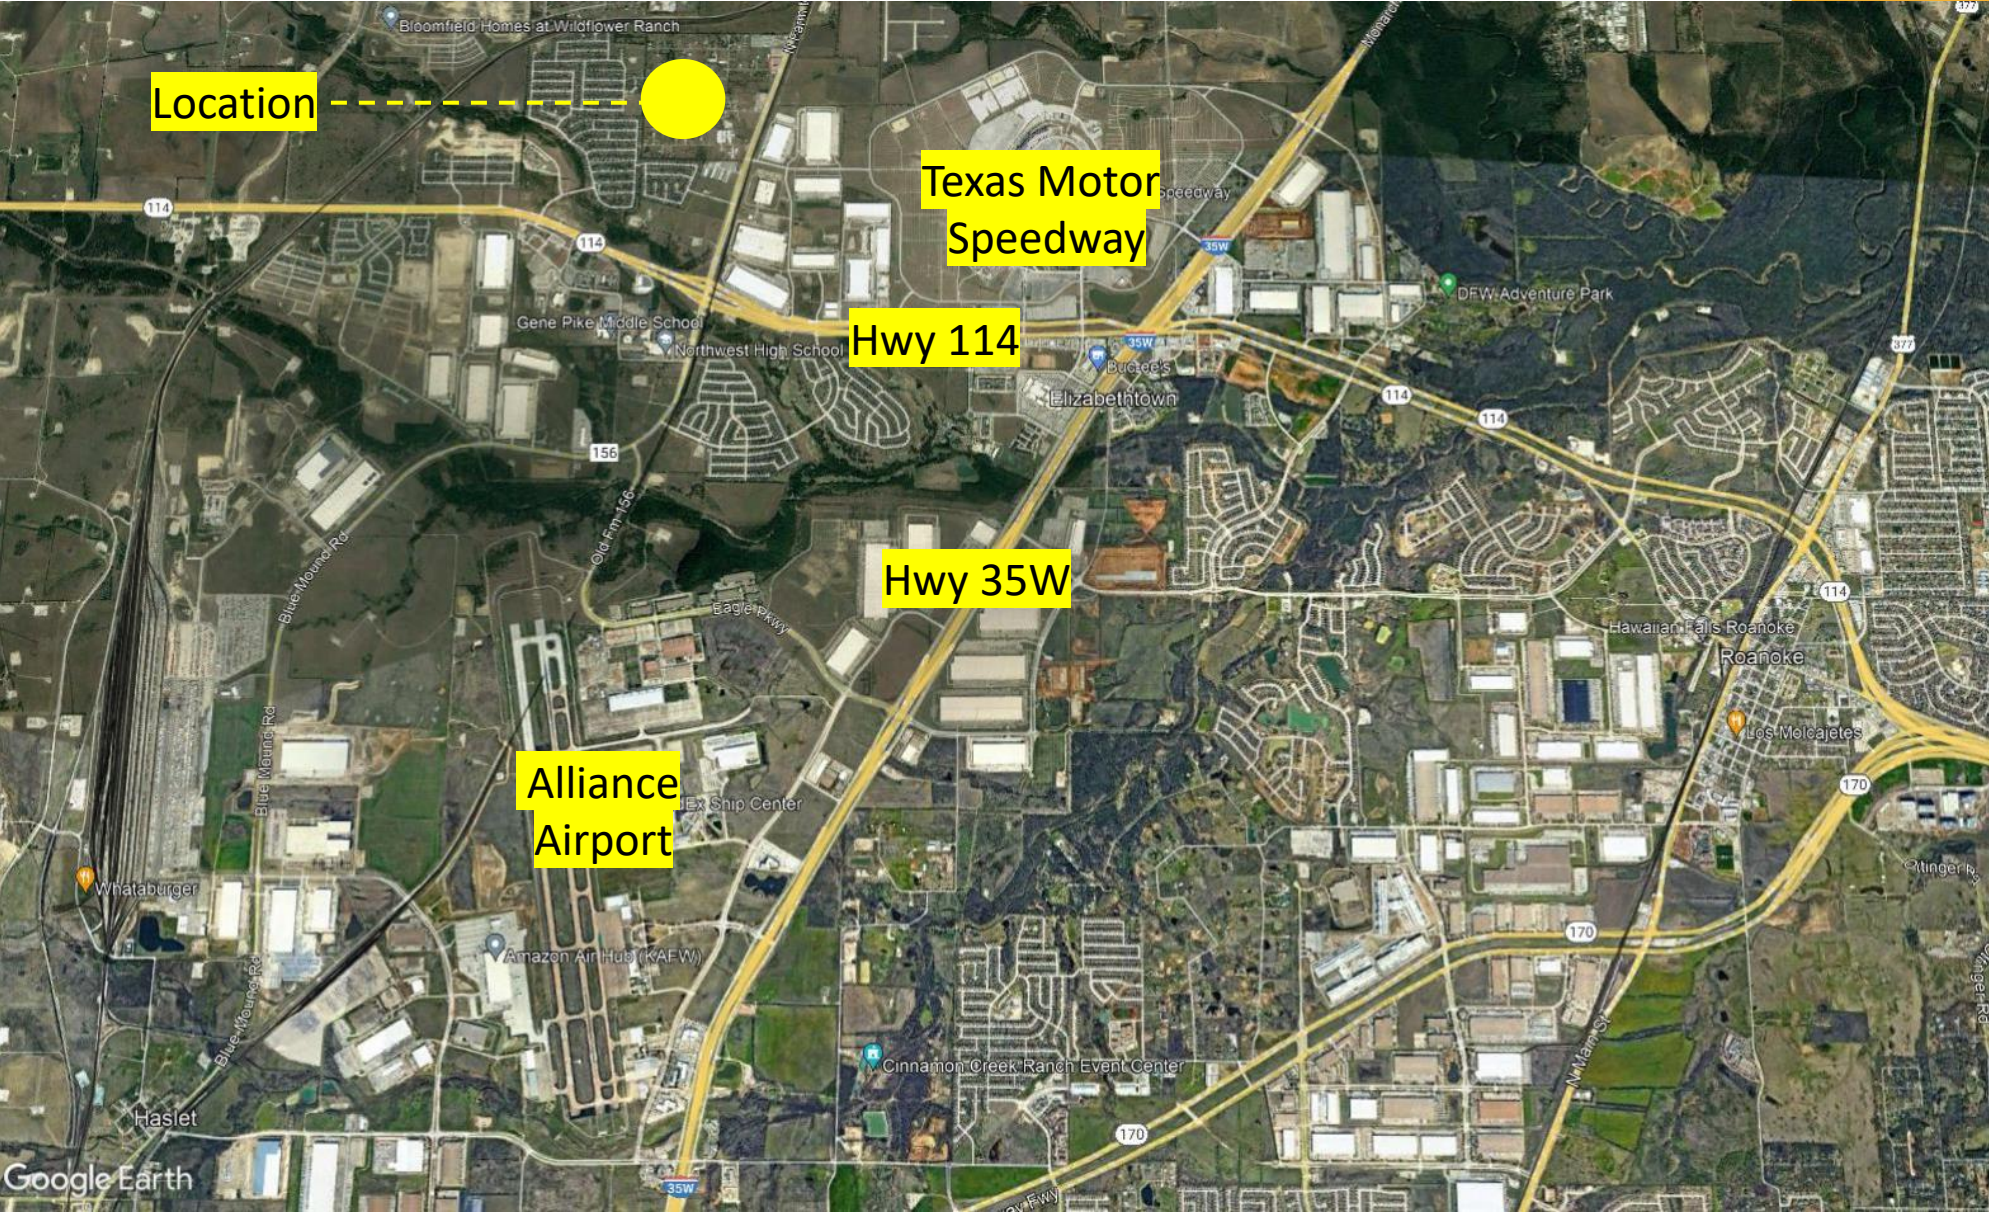

***1750 SF Office & 2.5 acre
Gated & Graveled Secured Yard***

**18022 J. Cheshier Rd.
Justin Texas**

Facility Location

Facility Location

Facility Location

Facility Location

Leasing Contact Information:

Leasing@855AllTrades.com