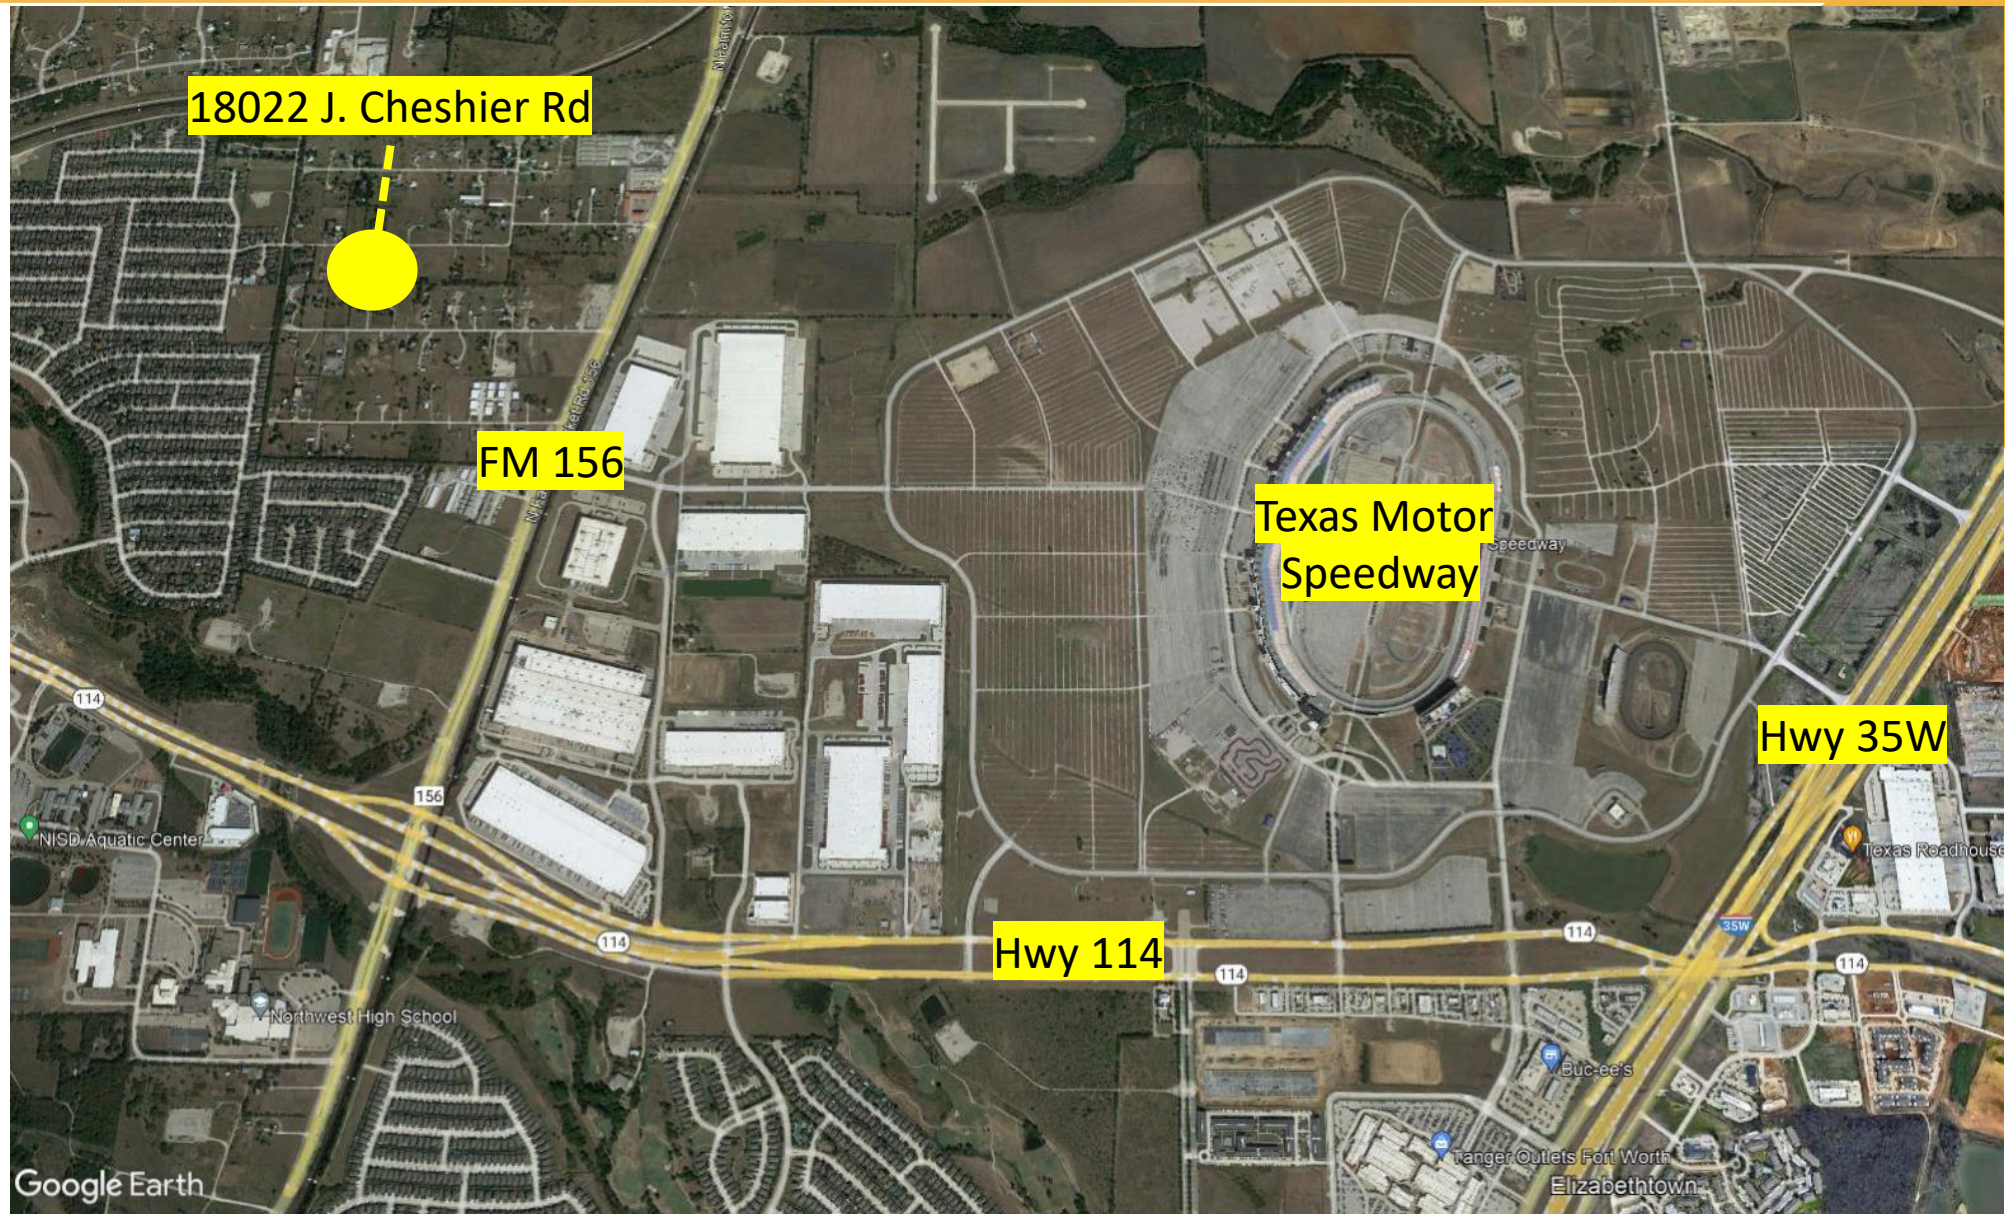

***1750 SF Office & 2.5 acre
Gated & Graveled Secured Yard***

**18022 J. Cheshier Rd.
Justin Texas**

Facility Location

Facility Location

Facility Location

Facility Location

Leasing Contact Information:

Leasing@855AllTrades.com