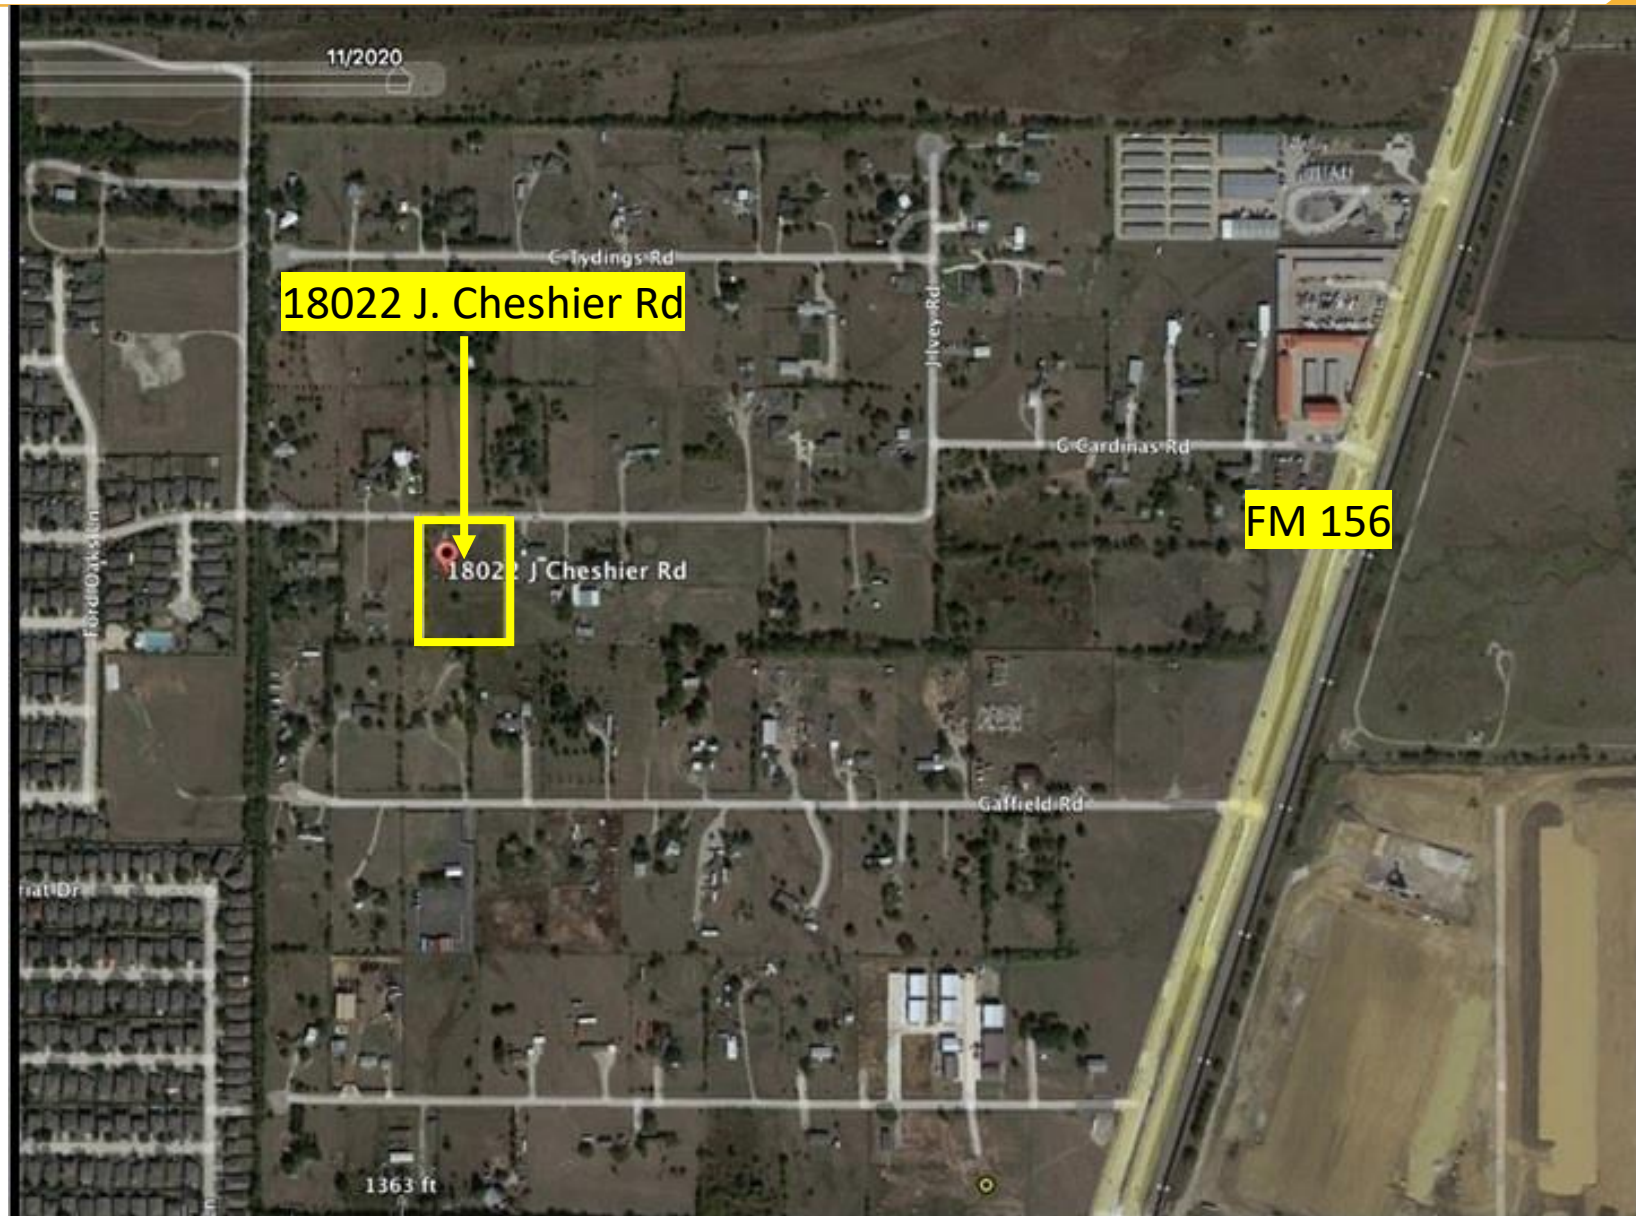

***1750 SF Office & 2.5 acre
Gated & Graveled Secured Yard***

**18022 J. Cheshier Rd.
Justin Texas**

Facility Location

Facility Location

Facility Location

Facility Location

Leasing Contact Information:

Leasing@855AllTrades.com