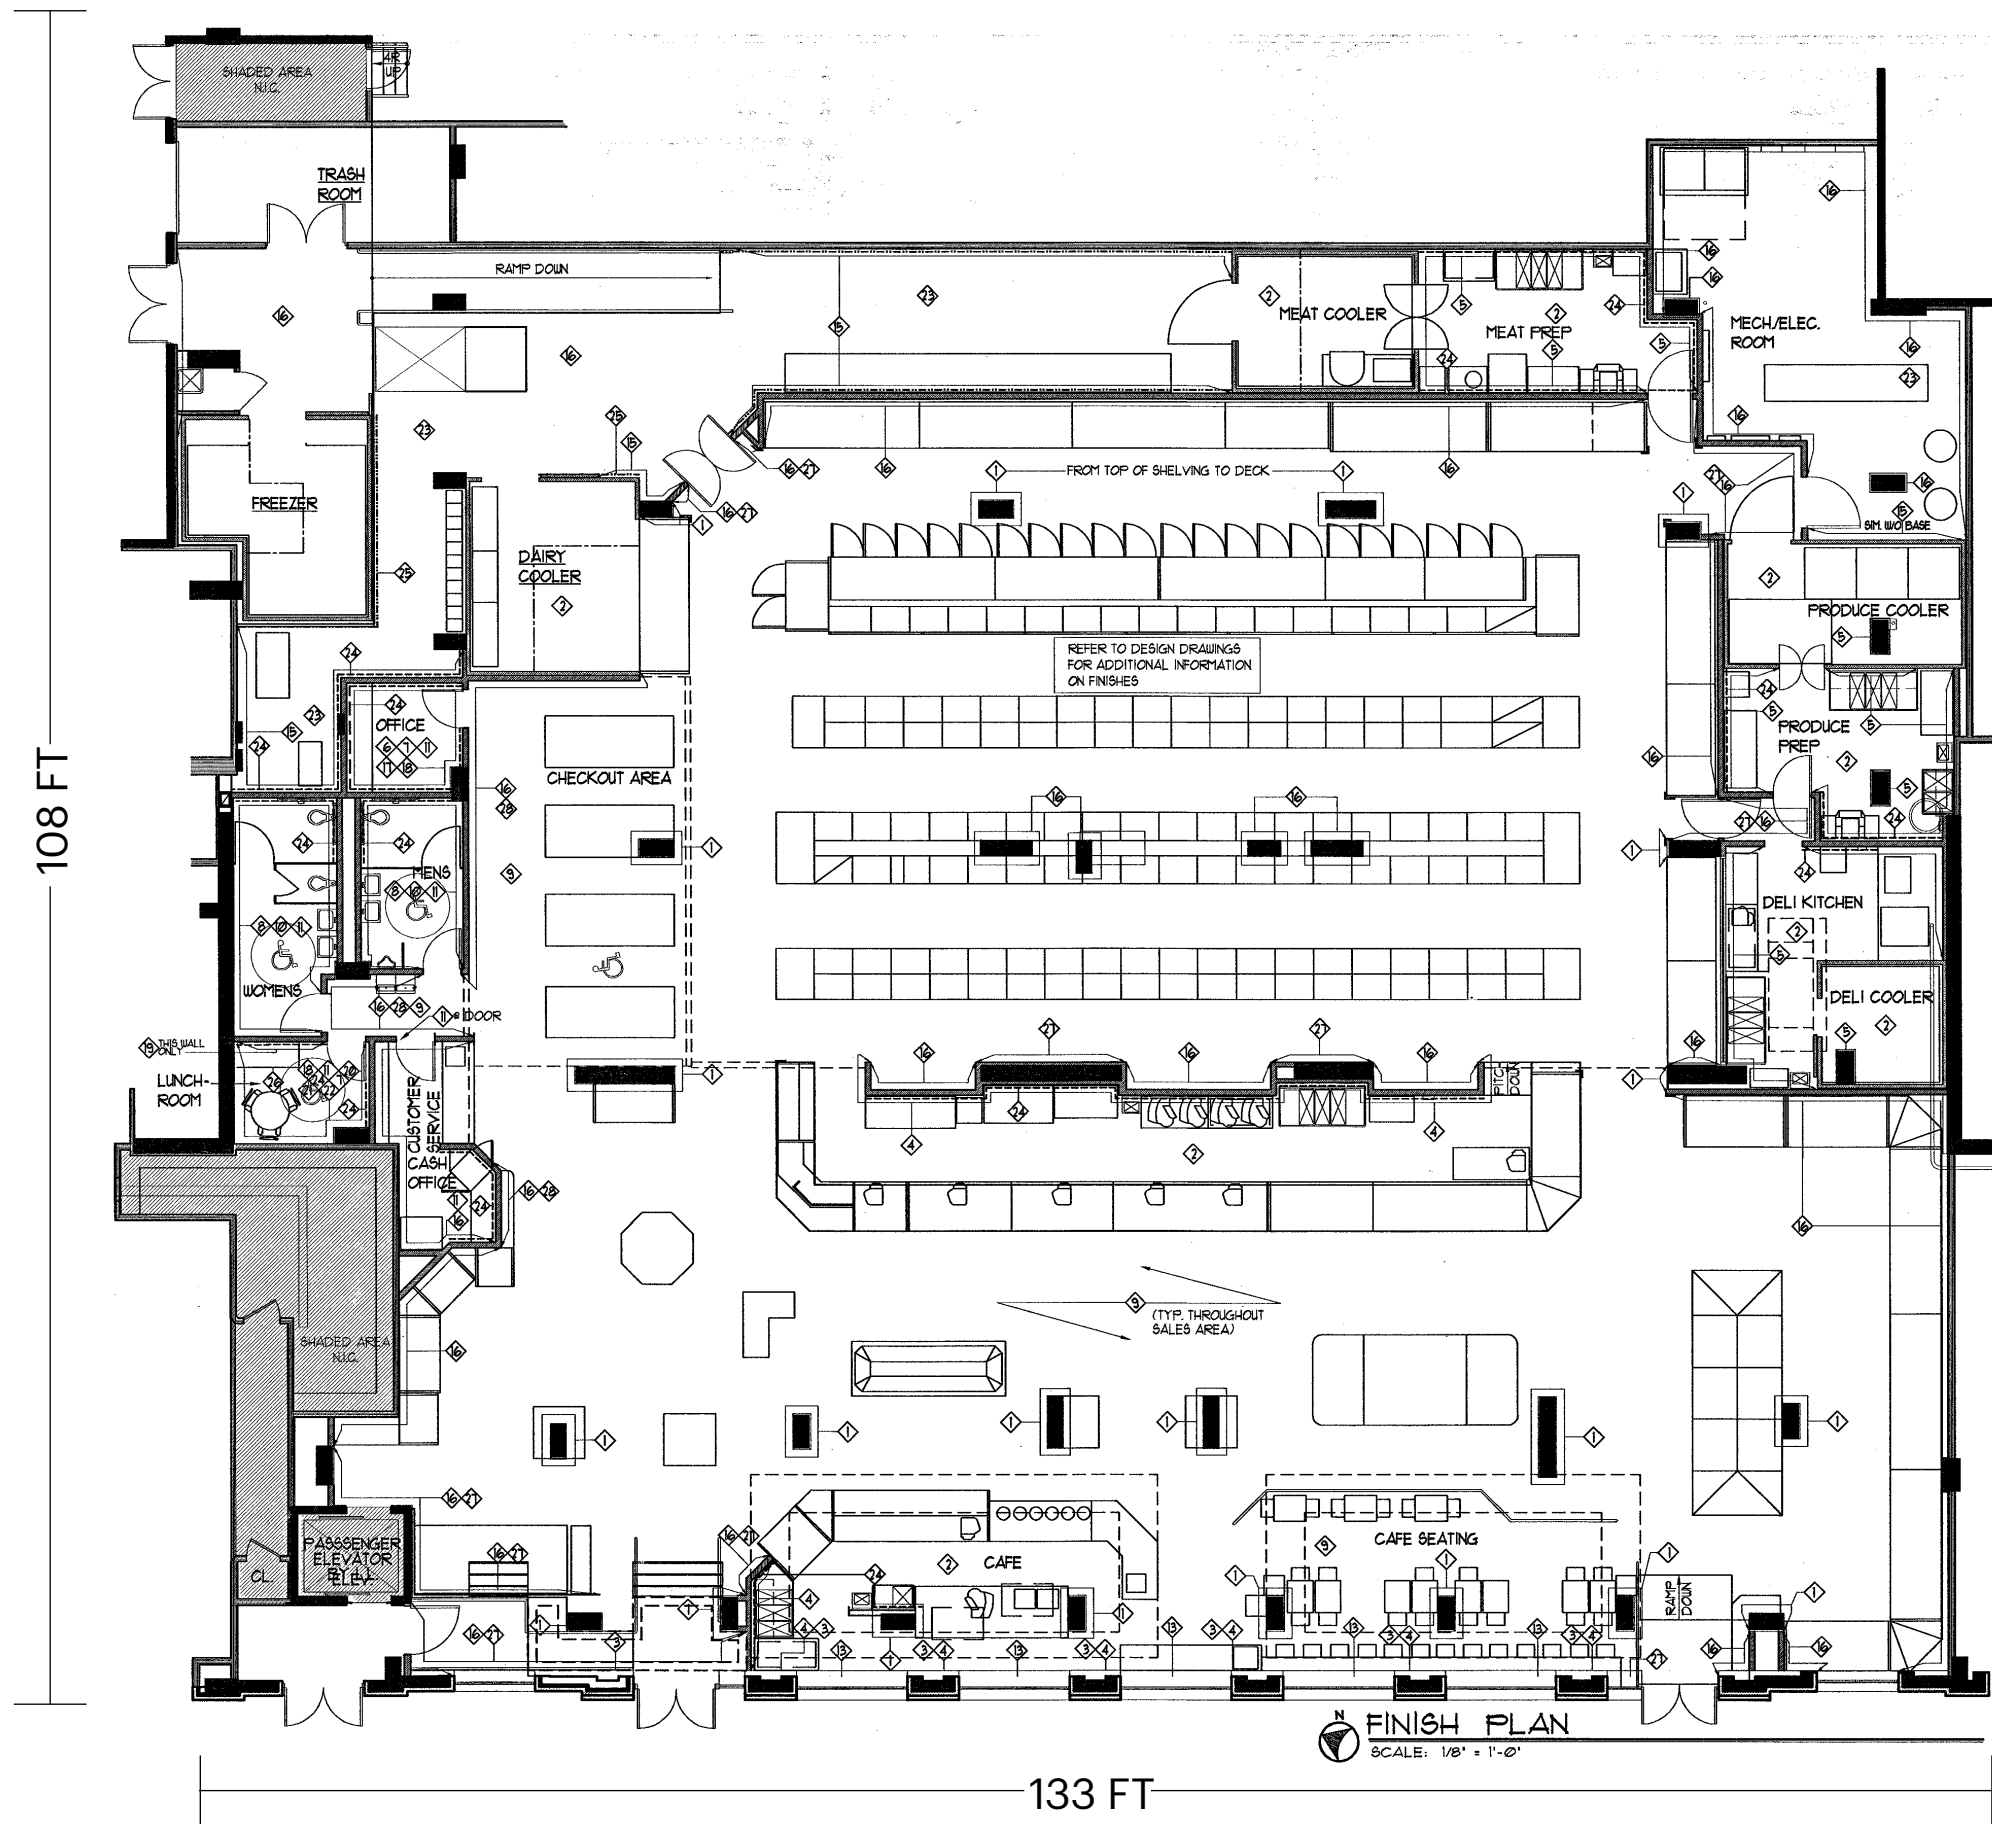

FLOOR PLAN: SPACE 1

ADDITIONAL PHOTOS: SPACE 2 - FORMER KINGS

DEDICATED LOADING DOCK

DELI

FLOOR PLAN: SPACE 2 - FORMER KINGS - 14,863 SF

108 FT

133 FT

FINISH PLAN
SCALE: 1/8" = 1'-0"