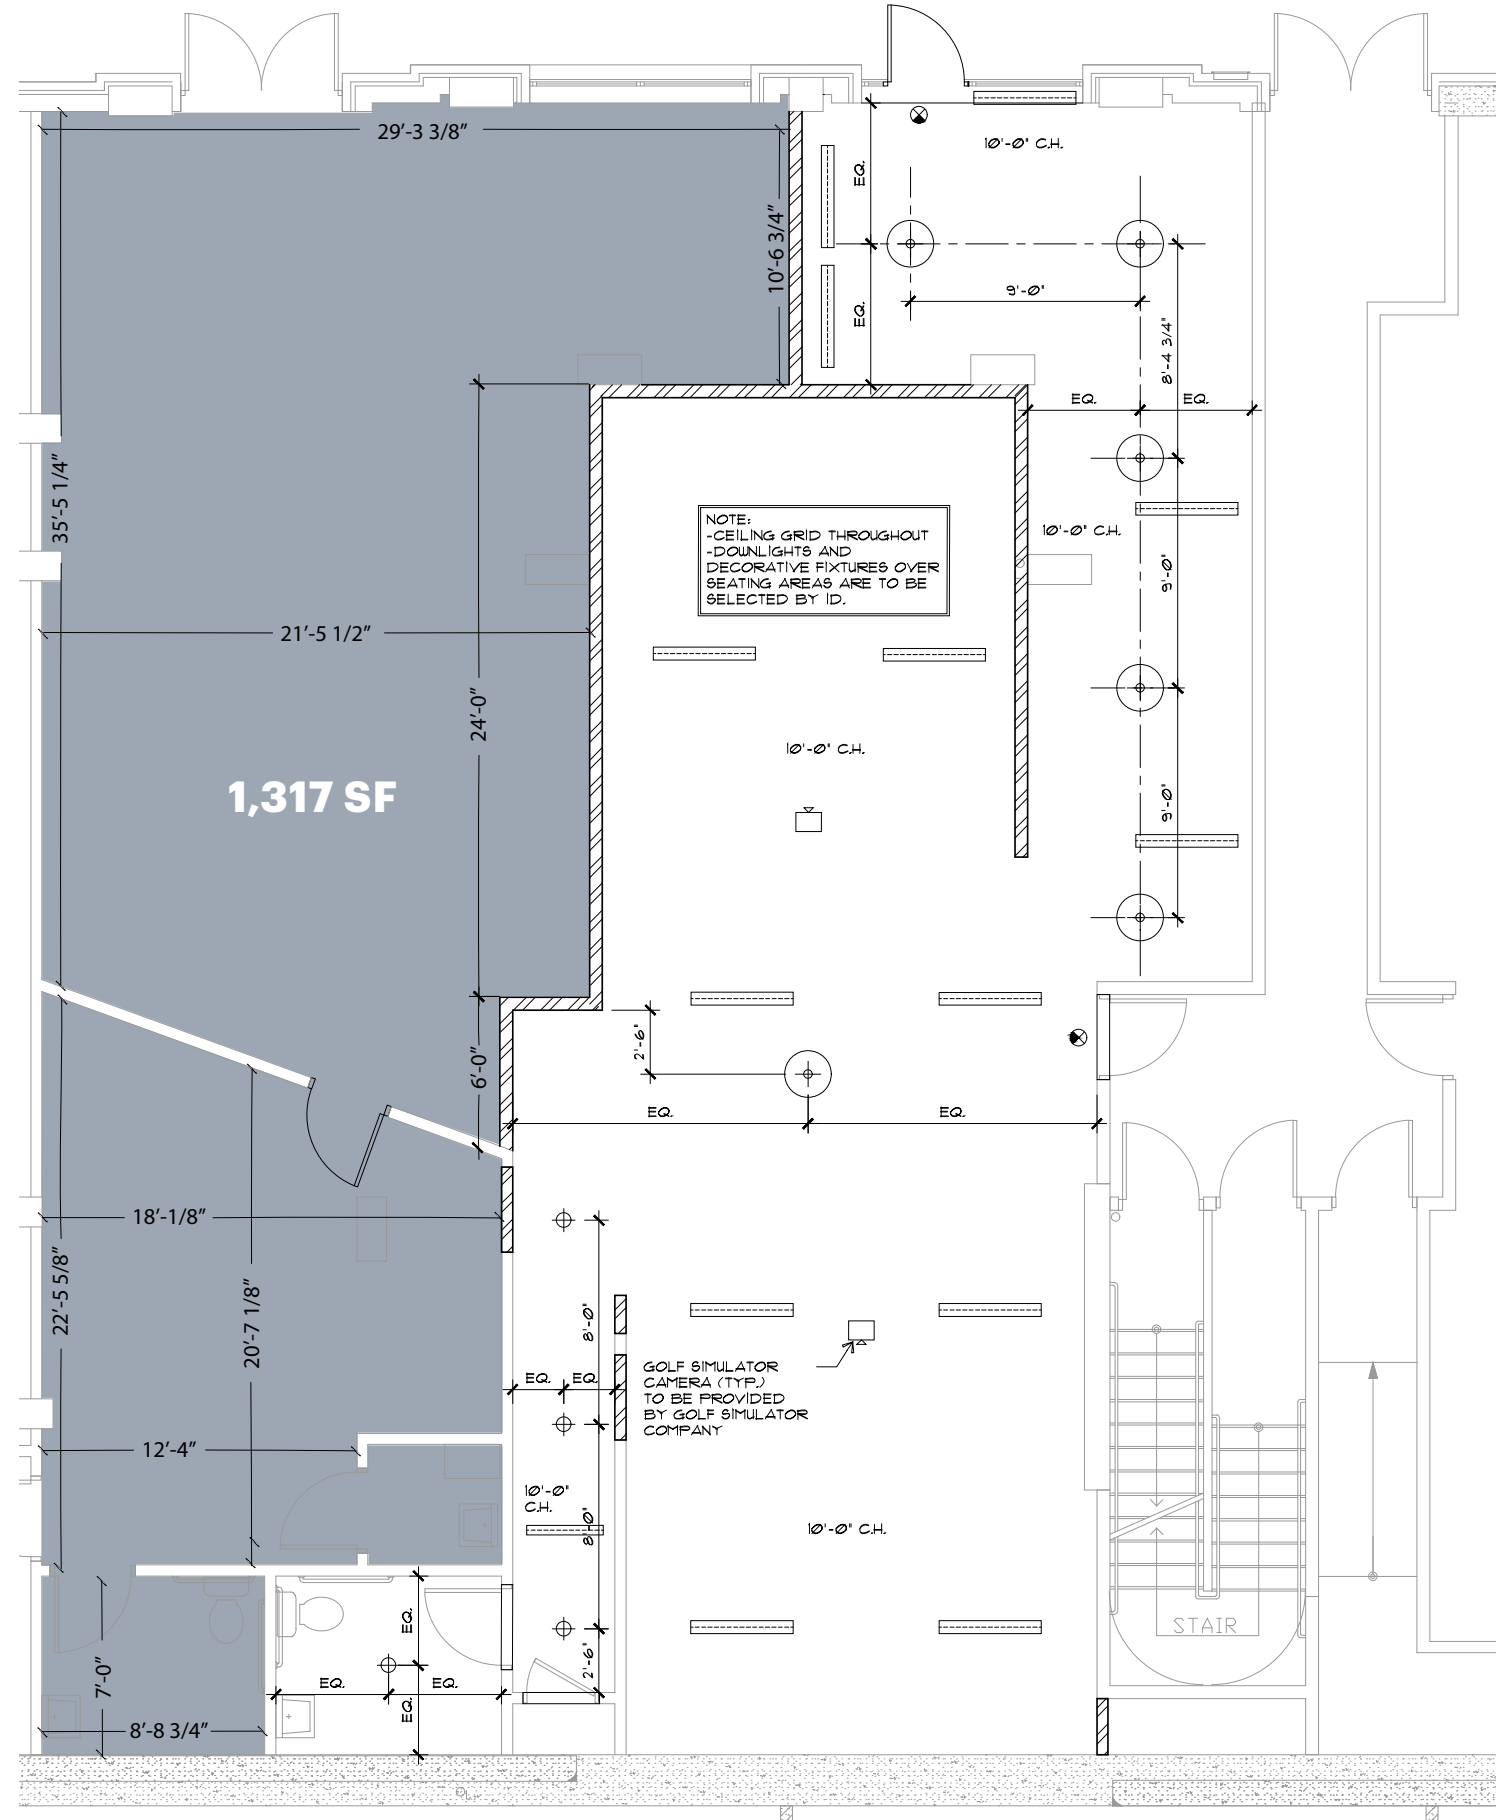

FLOOR PLAN: SPACE 1

ADDITIONAL PHOTOS: SPACE 2 - FORMER KINGS

DEDICATED LOADING DOCK

DELI

FLOOR PLAN: SPACE 2 - FORMER KINGS - 14,863 SF

108 FT

133 FT

FINISH PLAN
SCALE: 1/8" = 1'-0"