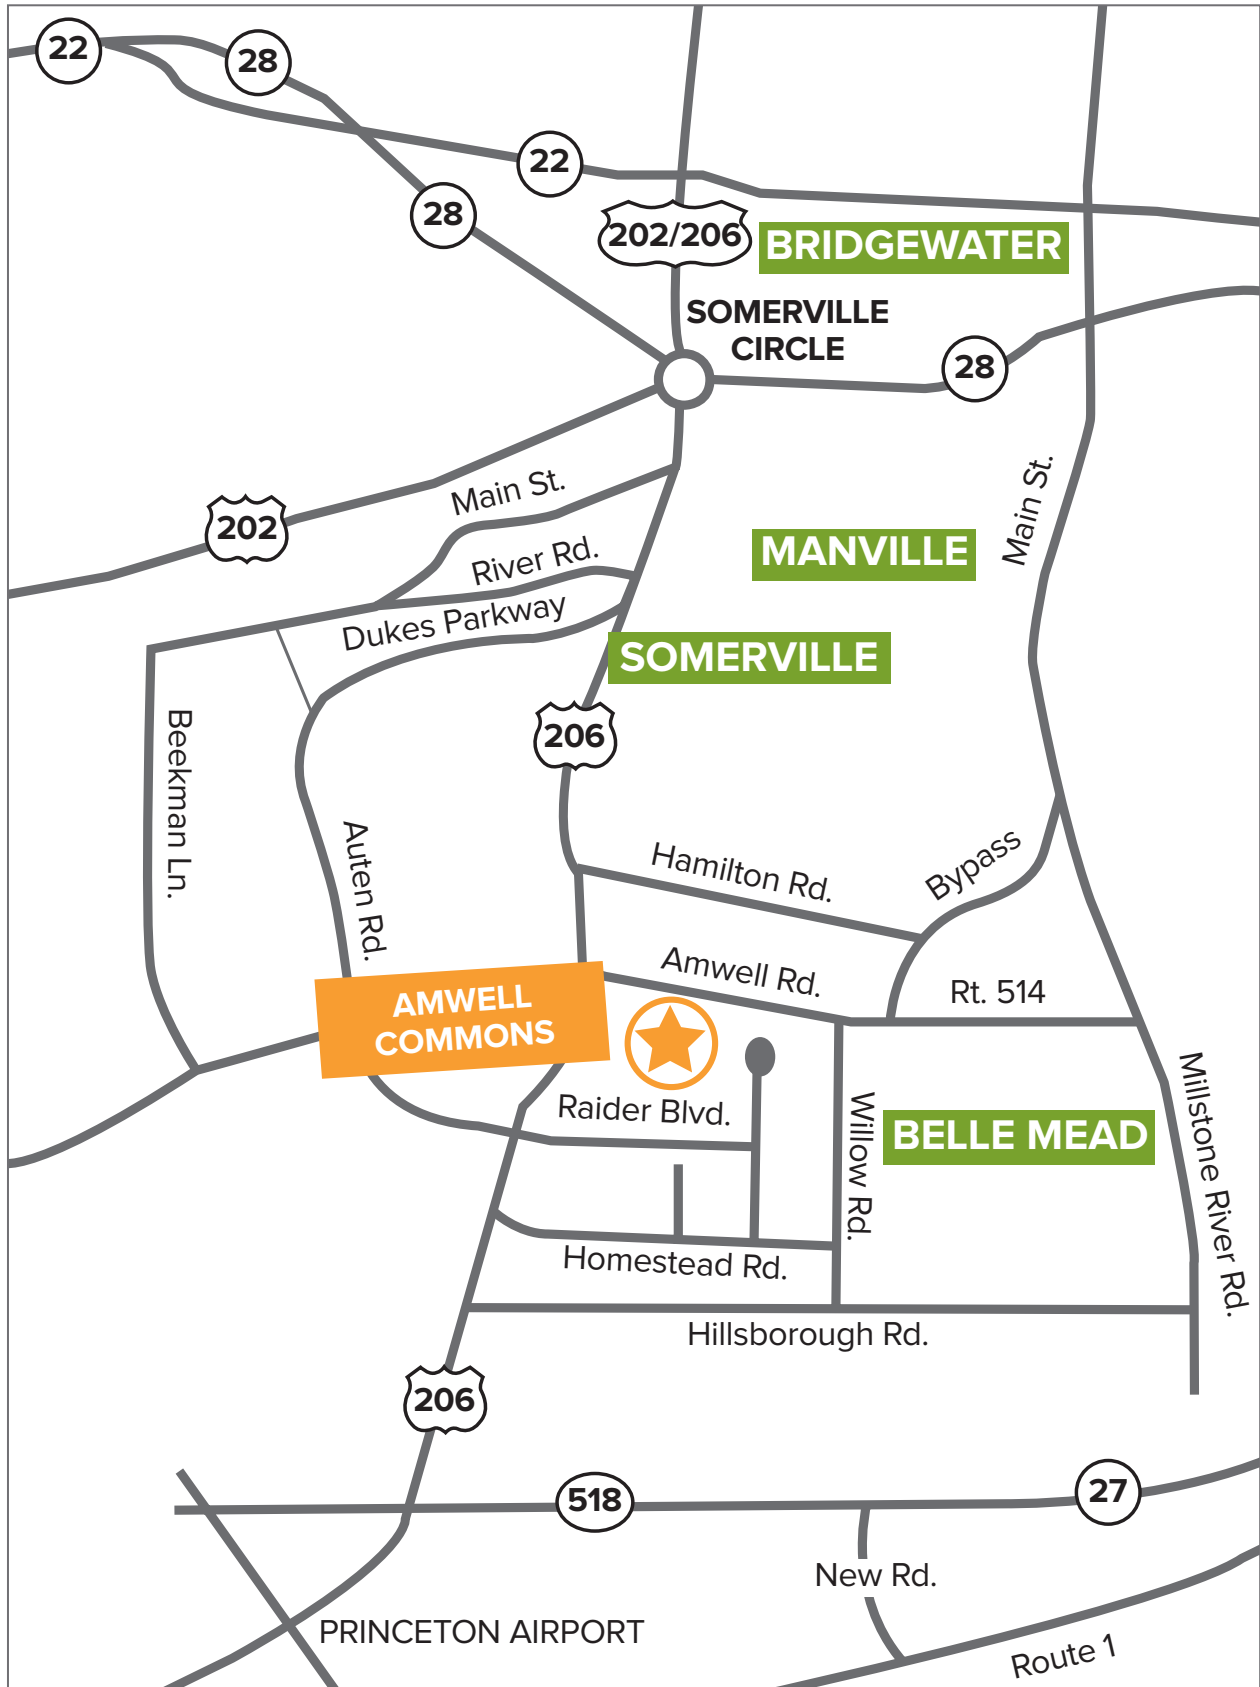

AMWELL COMMONS

390 Amwell Road | Hillsborough | Somerset County | New Jersey