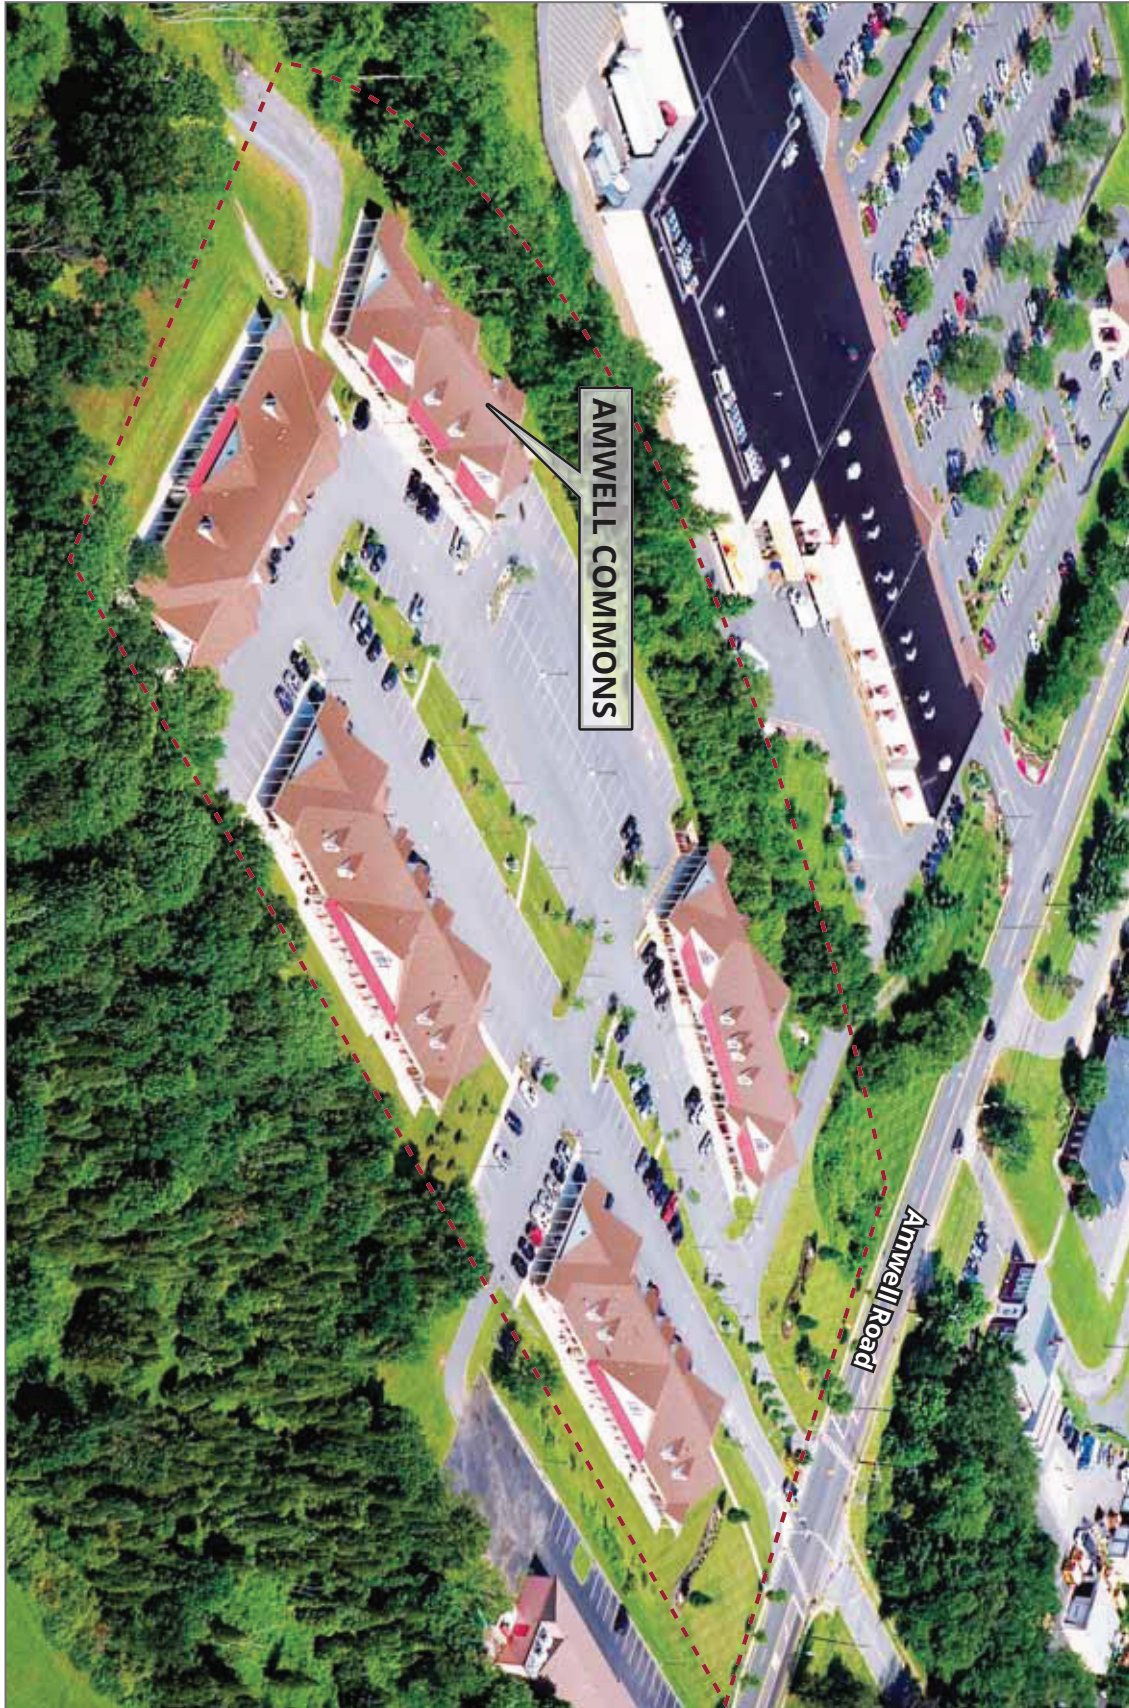

AMWELL COMMONS

390 Amwell Road | Hillsborough | Somerset County | New Jersey