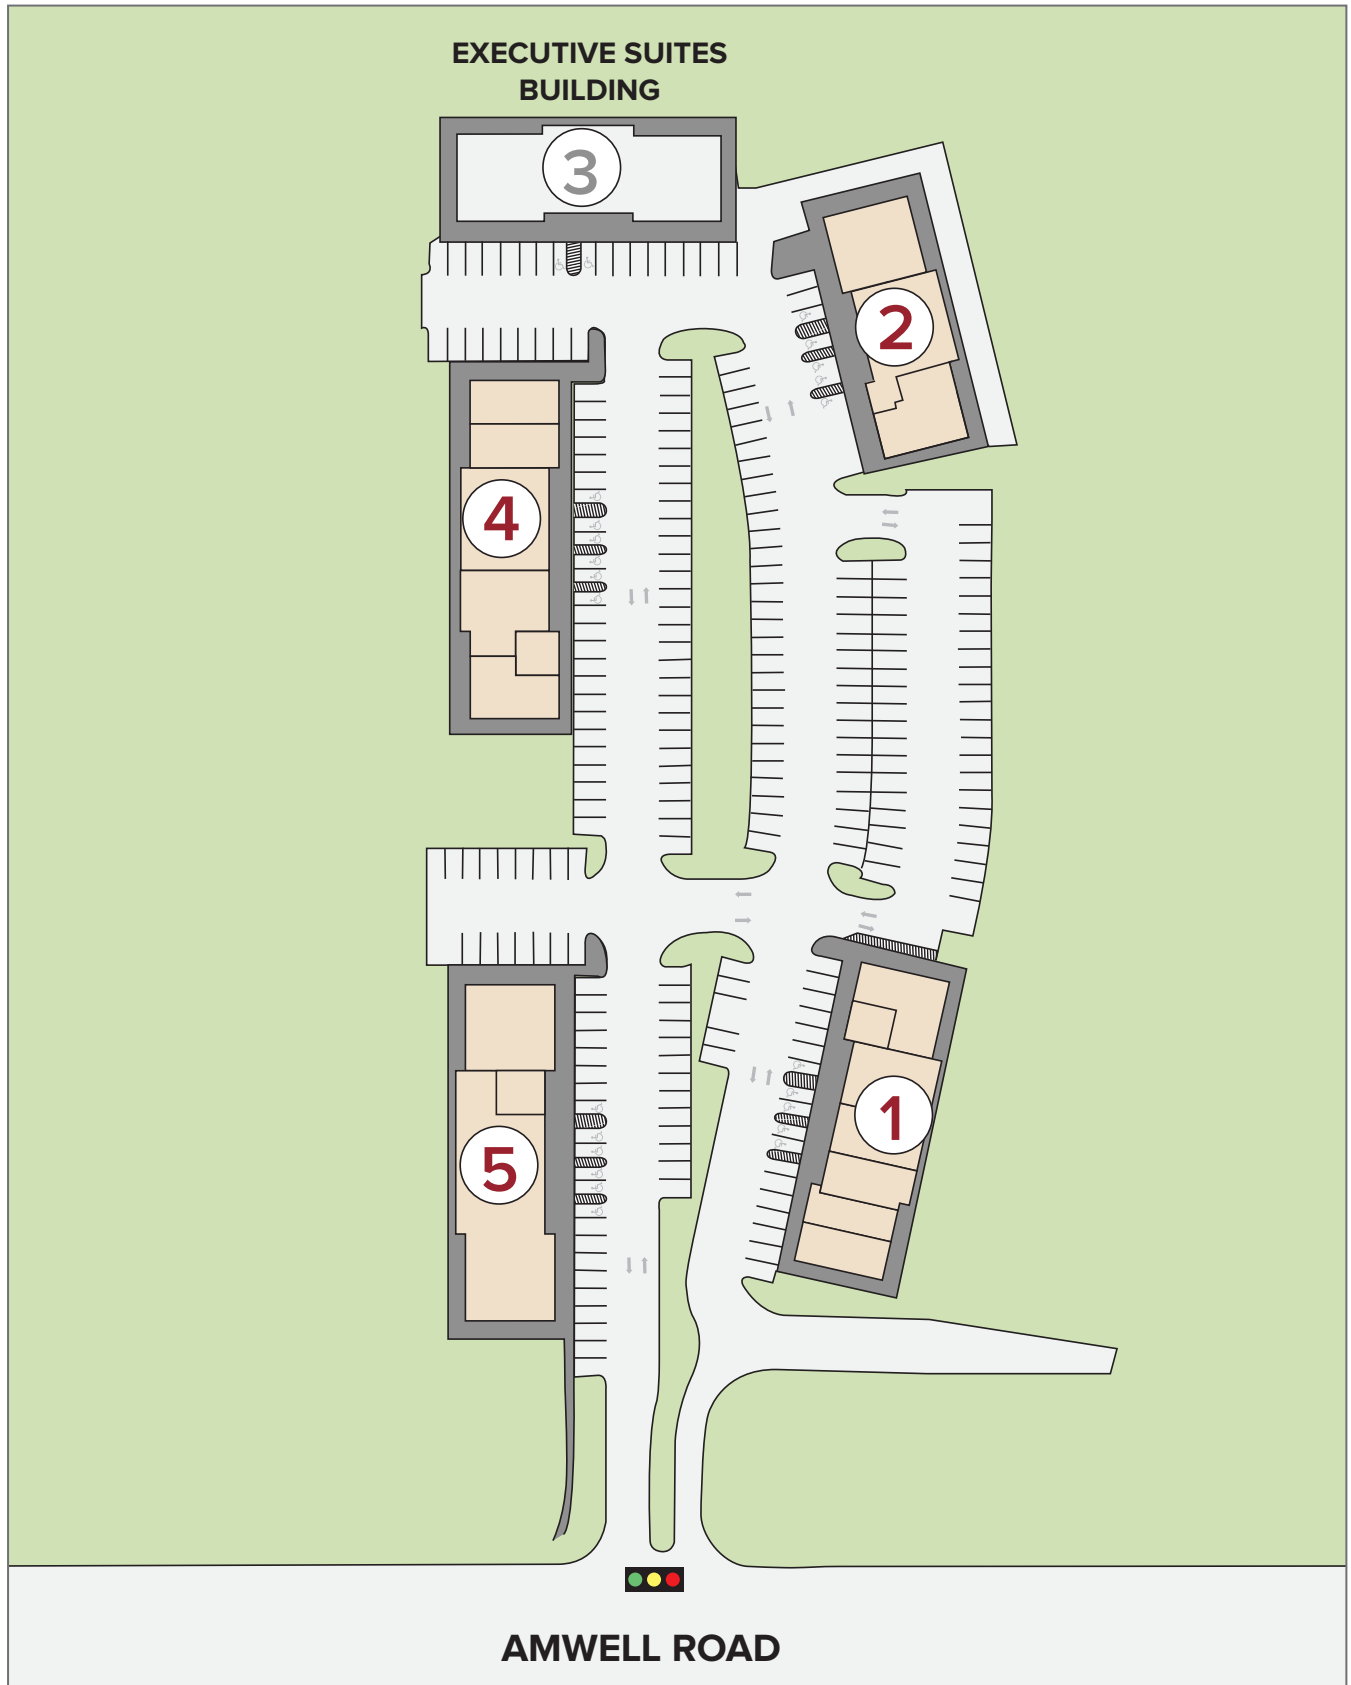

AMWELL COMMONS

390 Amwell Road | Hillsborough | Somerset County | New Jersey