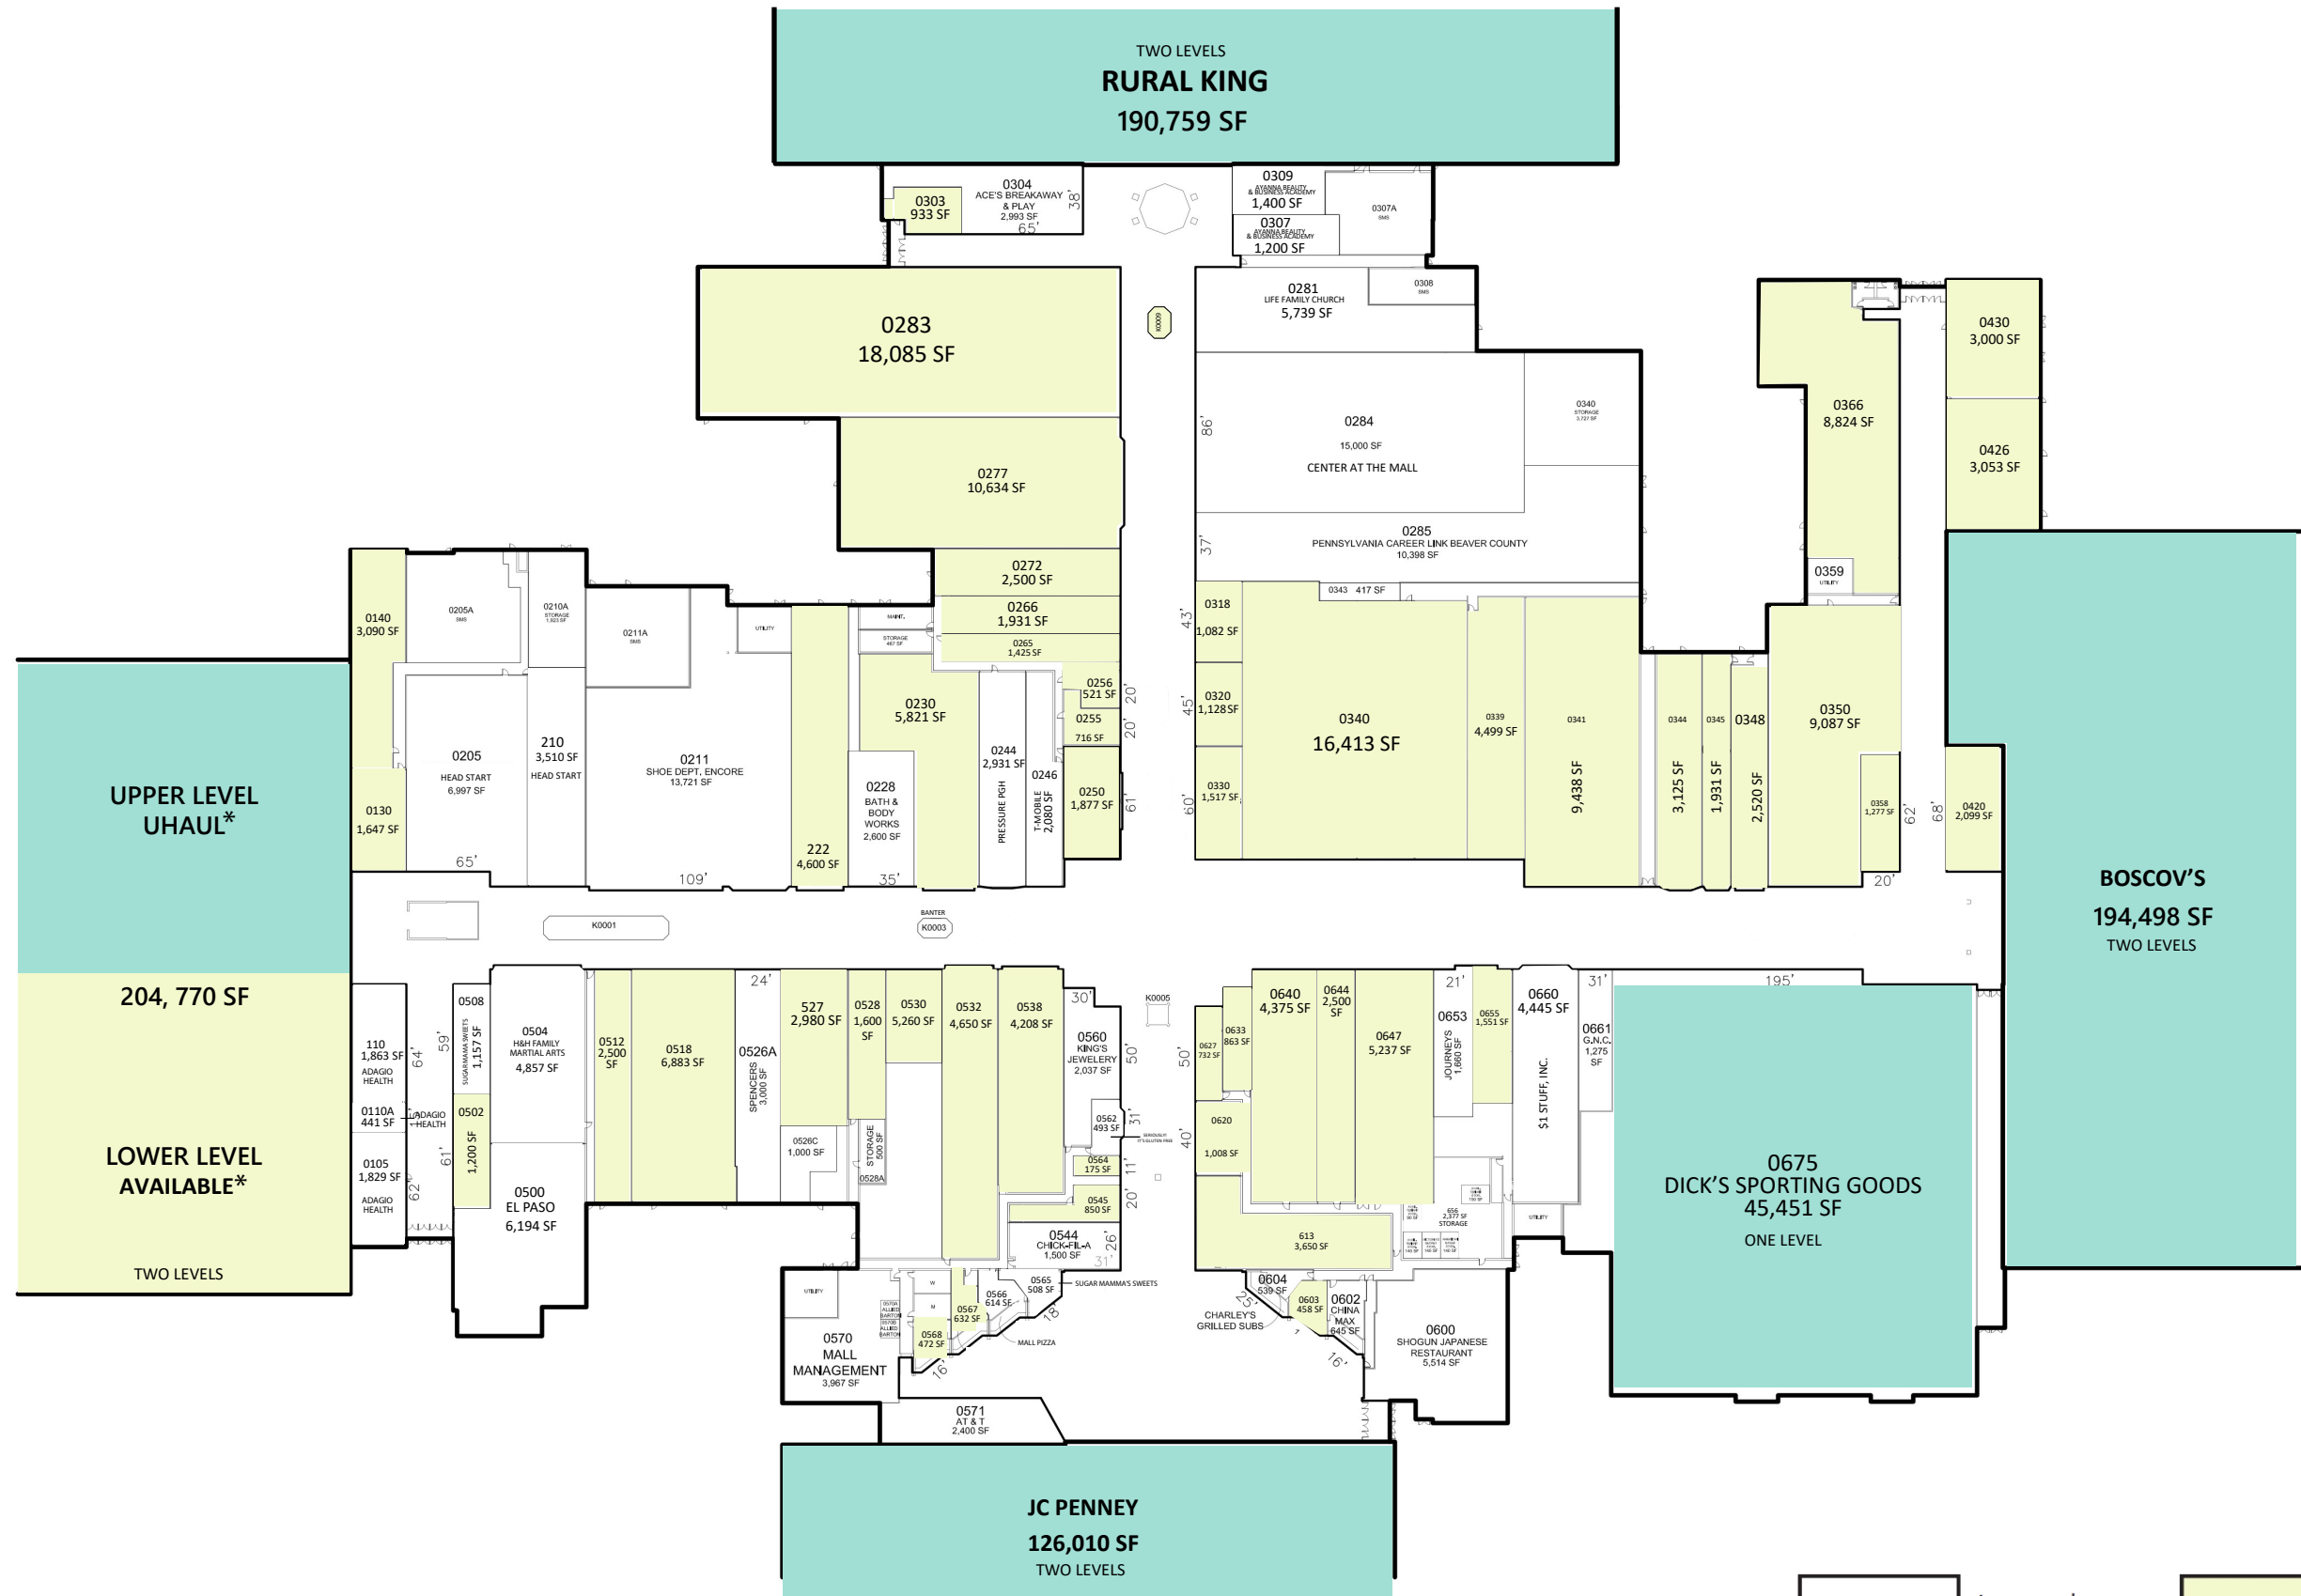

LEASING BY:

**BEAVER VALLEY MALL
MONACA, PA**

570 BEAVER VALLEY MALL BOULEVARD

LEASE PLAN
LP

Leased Available

*NOT OWNED