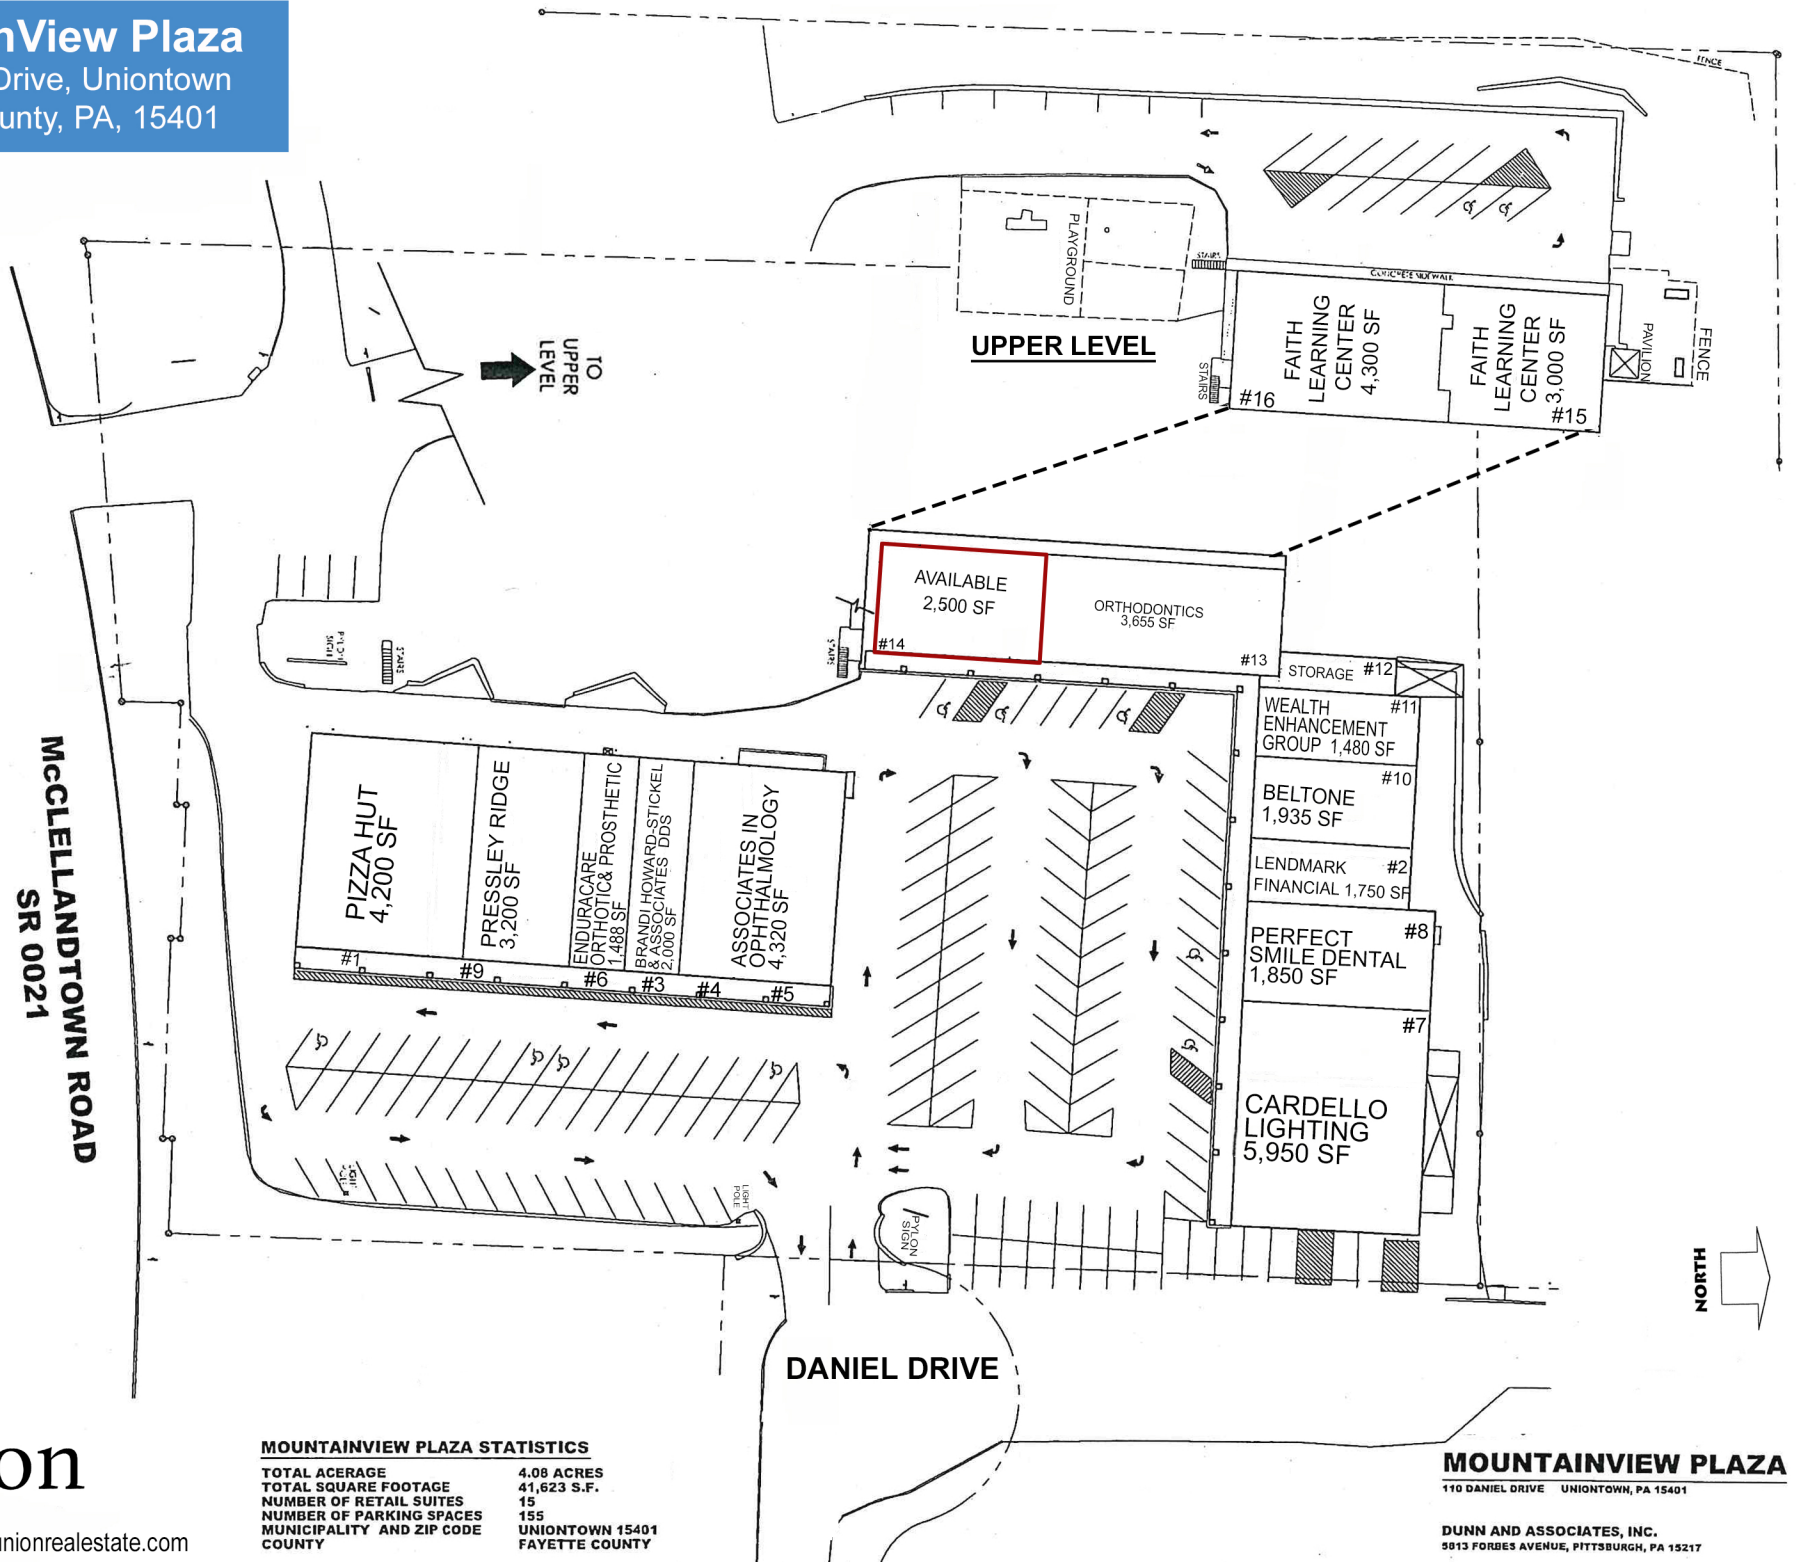

MountainView Plaza

110 Daniel Drive, Uniontown
Fayette County, PA, 15401

**MCCLELLANDTOWN ROAD
SR 0021**

MOUNTAINVIEW PLAZA STATISTICS

TOTAL AGERAGE	4.08 ACRES
TOTAL SQUARE FOOTAGE	41,623 S.F.
NUMBER OF RETAIL SUITES	15
NUMBER OF PARKING SPACES	155
MUNICIPALITY AND ZIP CODE	UNIONTOWN 15401
COUNTY	FAYETTE COUNTY