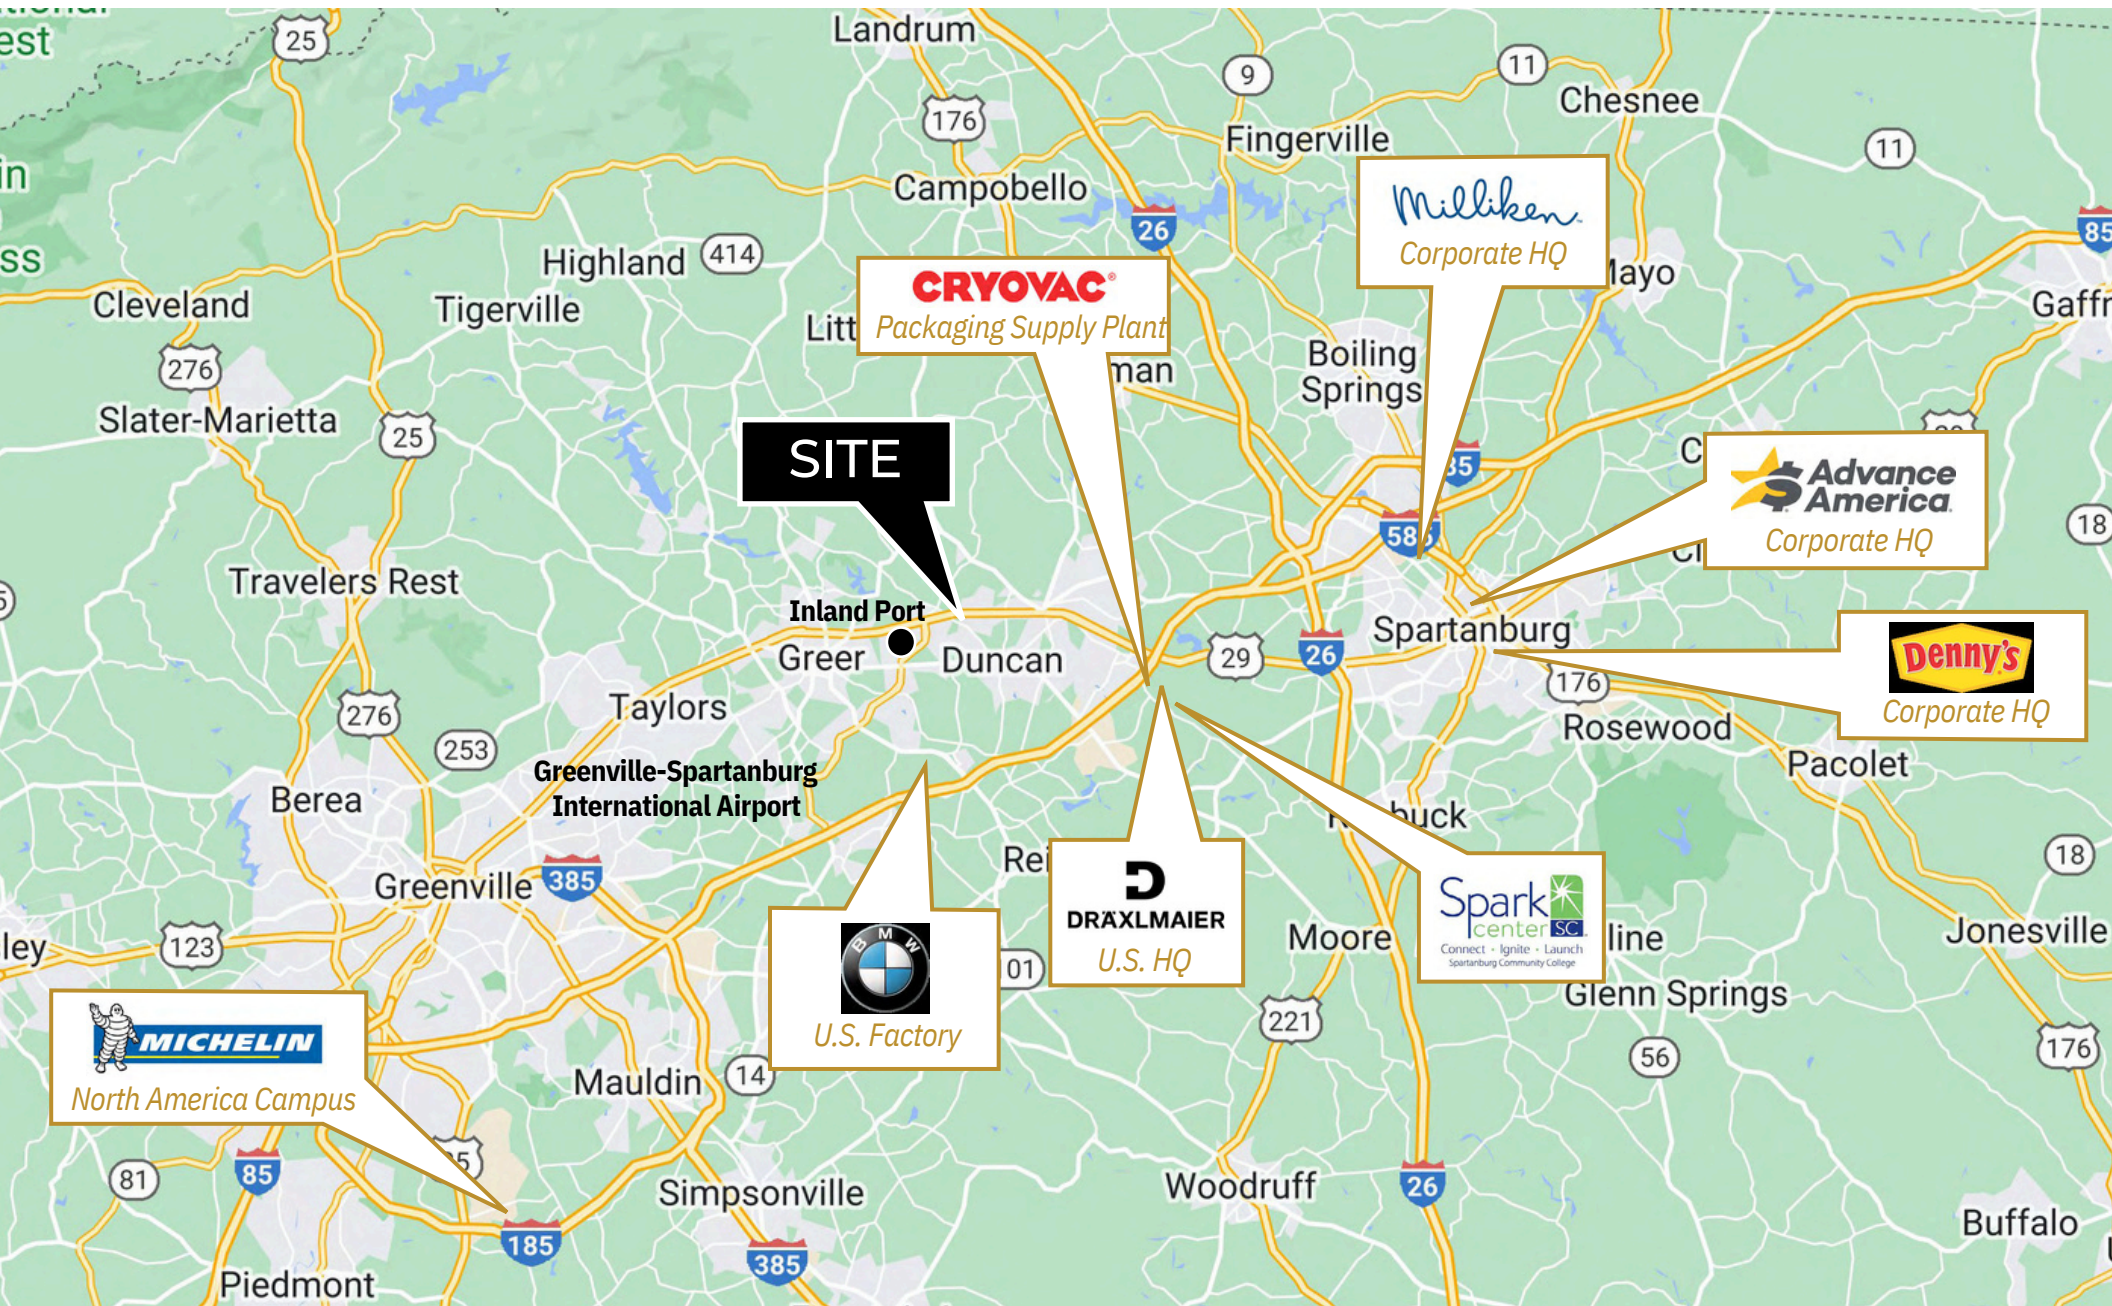

For more information, please contact:

Joe Lomady • 864.787.3781 • joe@lyonsindustrial.com