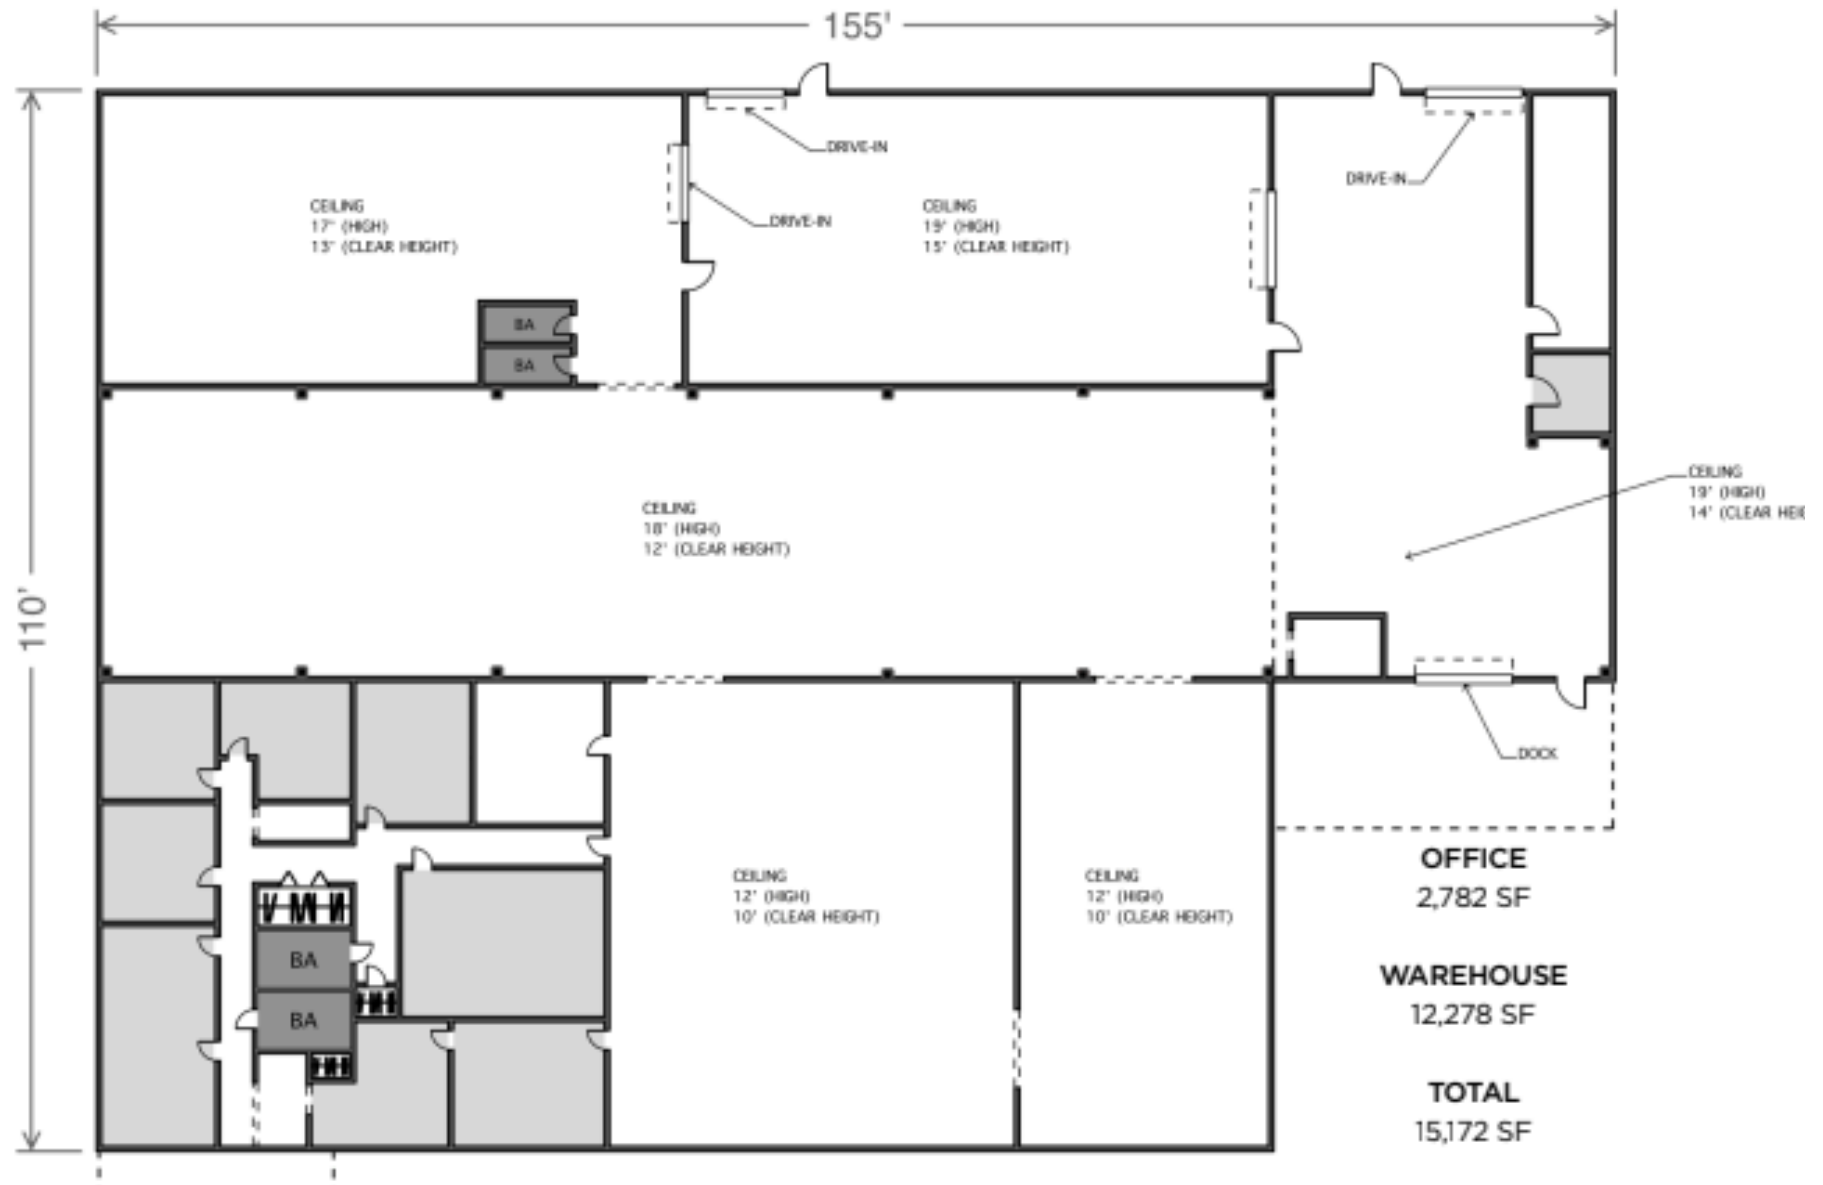

For more information, please contact:

Joe Lomady • 864.787.3781 • joe@lyonsindustrial.com