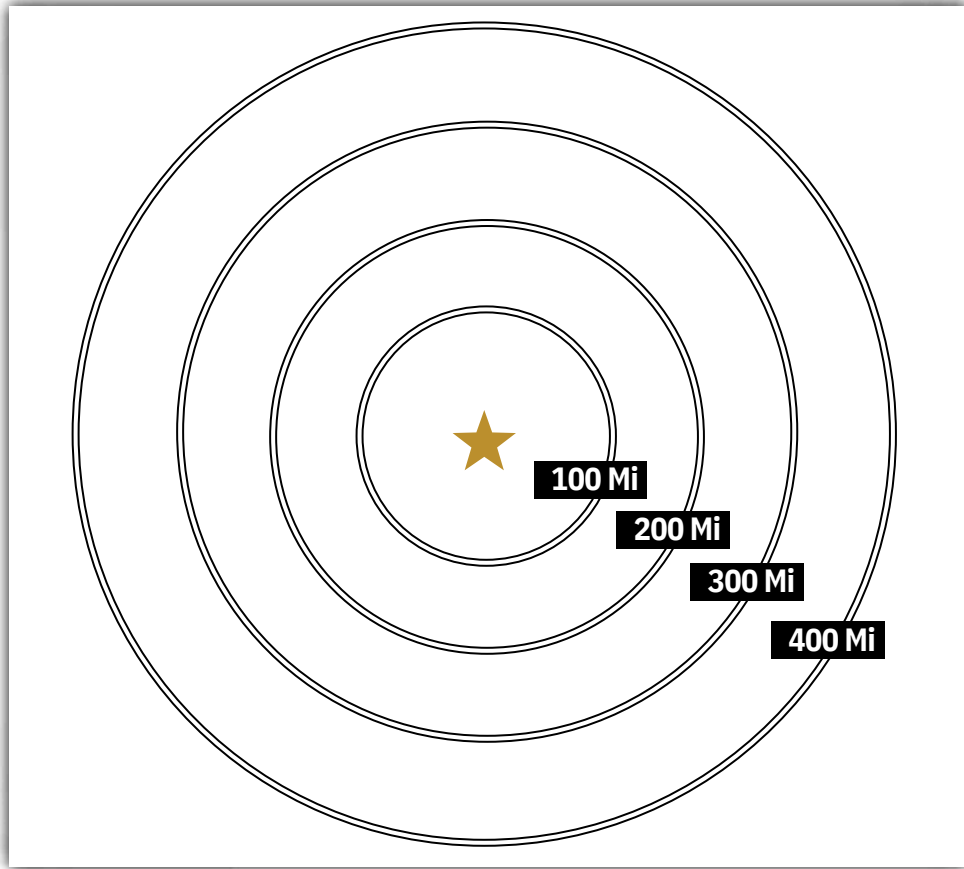

DRIVE TIMES IN SOUTH CAROLINA

I-85	8 Min	Spartanburg	13 Min
I-26	14 Min	Greenville	25 Min
I-585	16 Min	Columbia	1 Hr 33 Min
I-20	1 Hr 24 Min	Charleston	3 Hr 11 Min
I-77	1 Hr 27 Min	Hilton Head	3 Hr 48 Min
I-95	2 Hr 15 Min	Myrtle Beach	3 Hr 59 Min

DRIVE TIMES TO U.S. MAJOR CITIES

Charlotte, NC	1 Hr 45 Min	Cincinnati, OH	6 Hr 37 Min
Atlanta, GA	2 Hr 33 Min	Washington DC	7 Hr 16 Min
Raleigh, NC	3 Hr 41 Min	Mobile, AL	7 Hr 21 Min
Nashville, TN	5 Hr 26 min	Orlando, FL	7 Hr 33 Min
Jacksonville, FL	5 Hr 35 Min	Columbus, OH	7 Hr 59 Min
Richmond, VA	5 Hr 29 Min	Pittsburgh, PA	8 Hr 12 Min
Louisville, KY	6 Hr 31 Min	Indianapolis, IN	8 Hr 19 Min