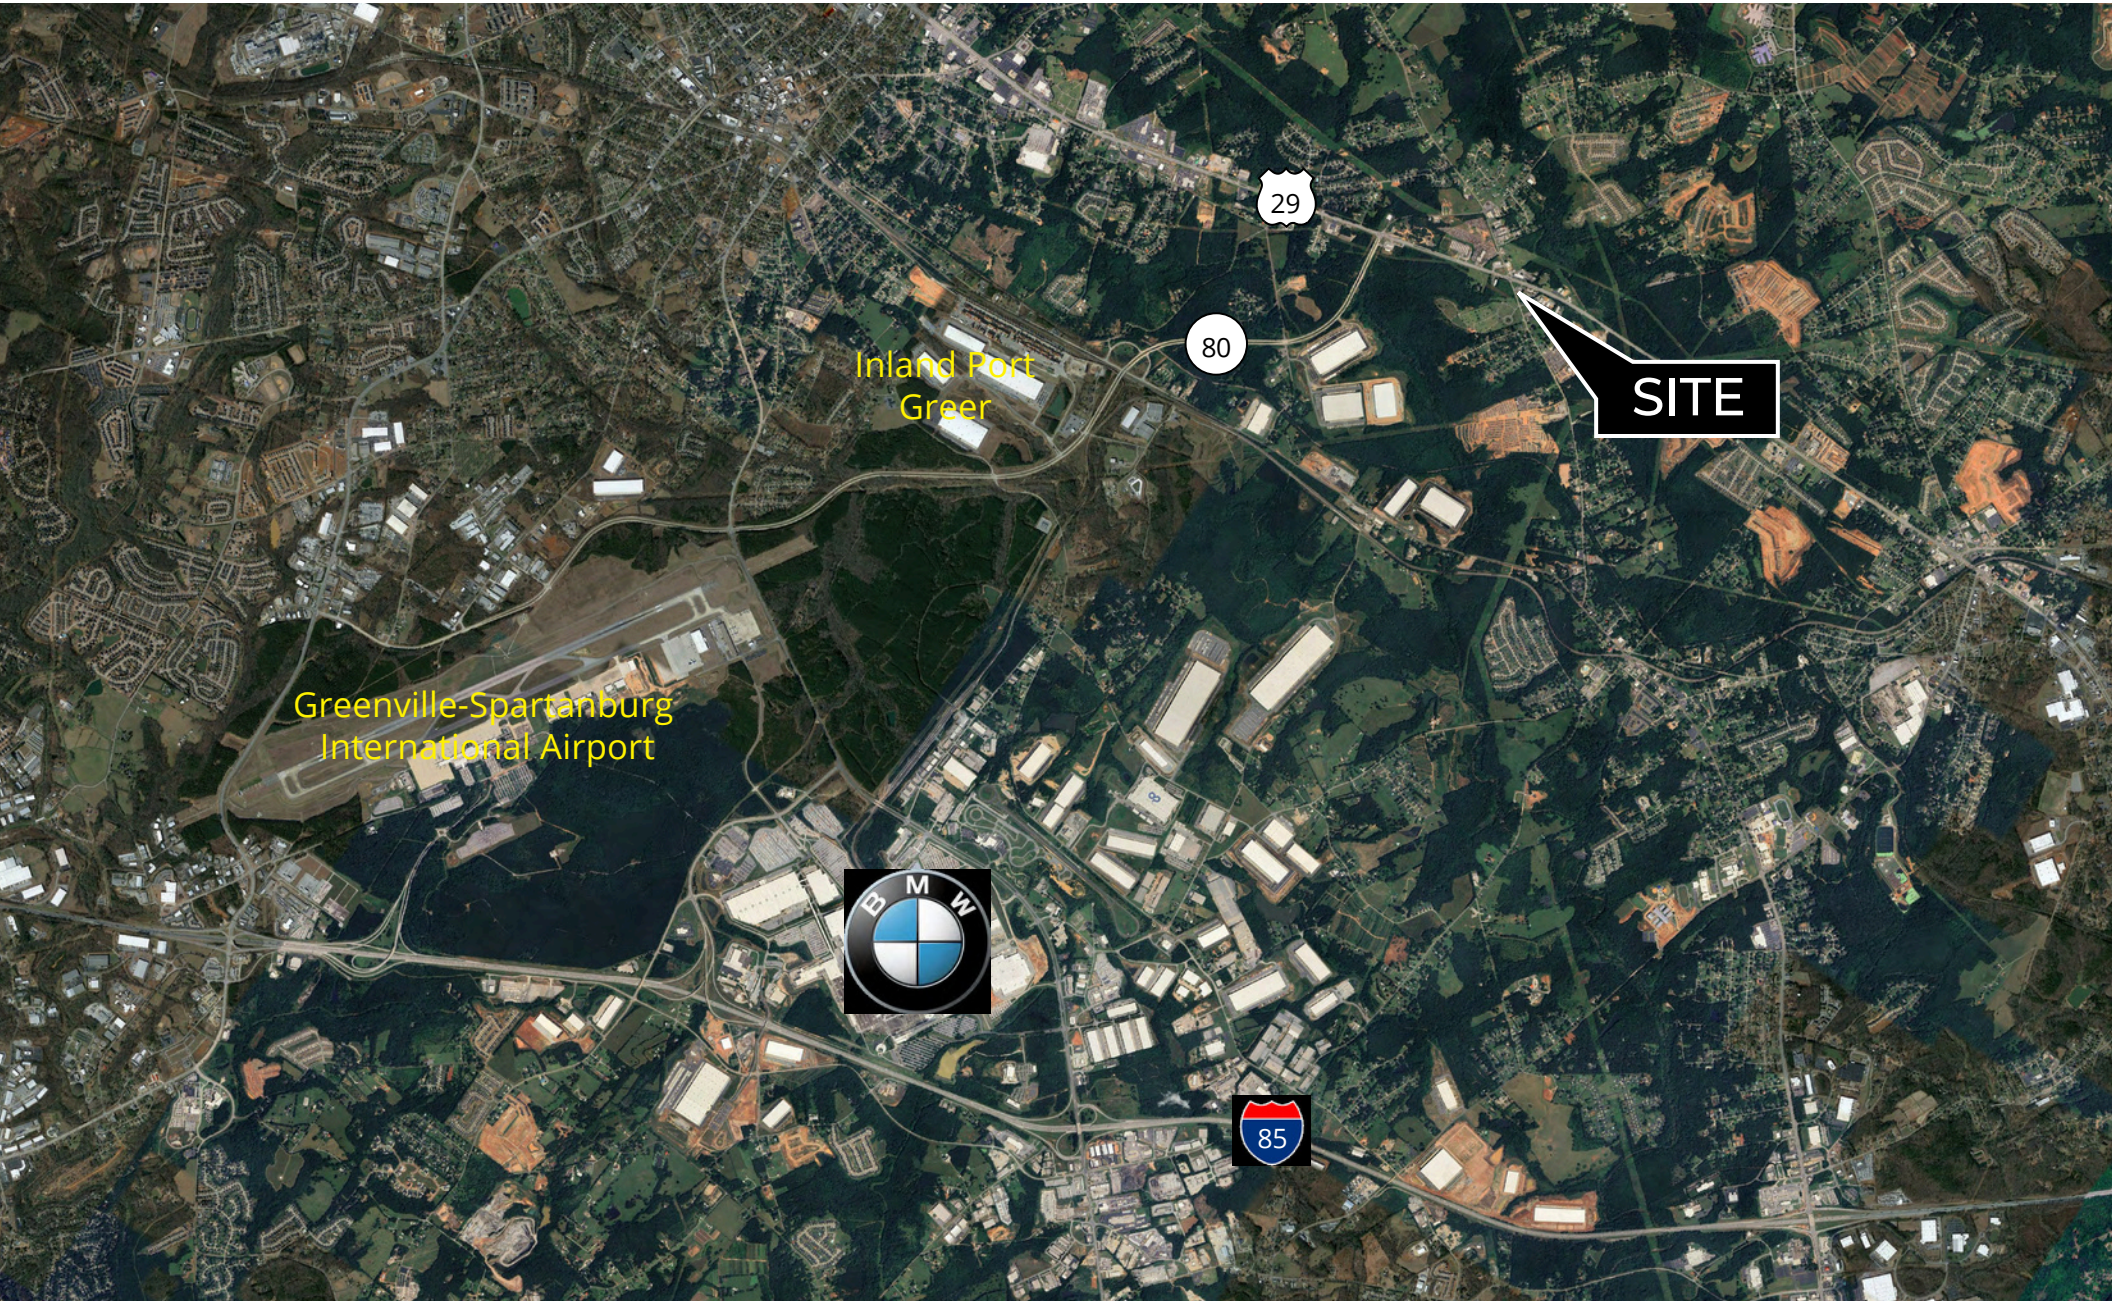

For more information, please contact:

Joe Lomady • 864.787.3781 • joe@lyonsindustrial.com