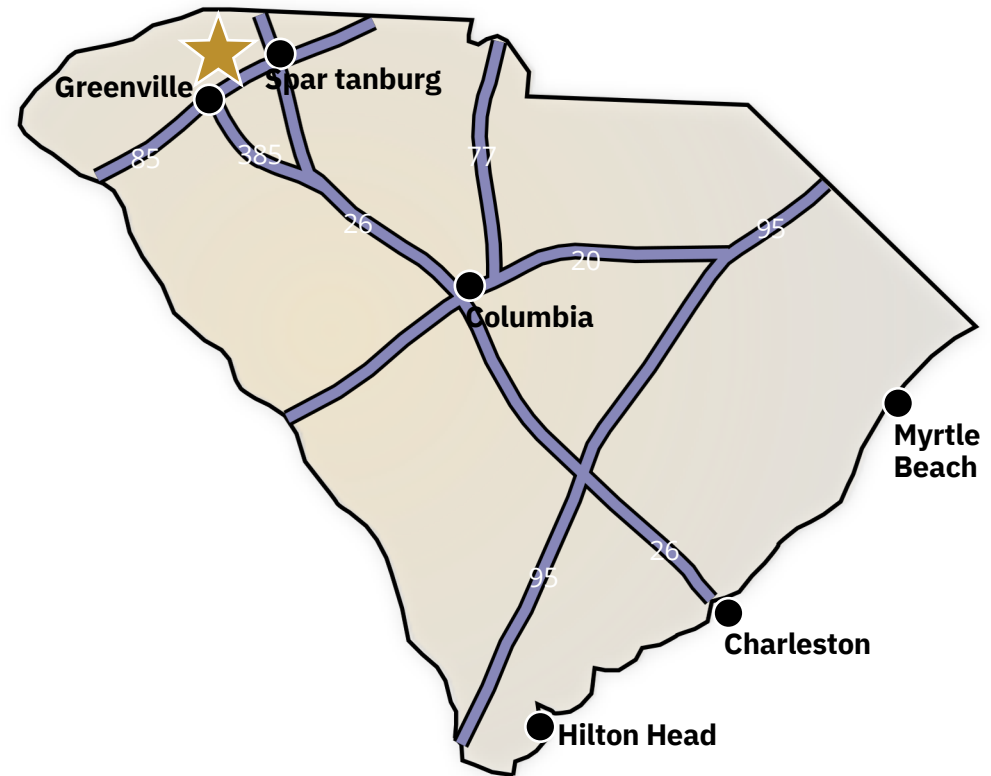

FOR SALE/LEASE
110 LEE JOYAL ROAD

Duncan, South Carolina

±15,172 SF OF WAREHOUSE FACILITY

LYONS
INDUSTRIAL PROPERTIES
SALES • LEASING • DEVELOPMENT
CORFAC INTERNATIONAL

EXECUTIVE SUMMARY

- 15,172 SF Available
- Great location, just minutes from the Inland Port Greer, GSPInternational Airport, and BMW.
- Manufacturing facility located right off of Highway 29 in Duncan, SC
- Call for pricing.
- Lease Rate: \$8.00/SF NNN

Joe Lomady • 864.787.3781 • joe@lyonsindustrial.com

For more information, please contact:

Joe Lomady • 864.787.3781 • joe@lyonsindustrial.com

DRIVE TIMES IN SOUTH CAROLINA

I-85	8 Min	Spartanburg	13 Min
I-26	14 Min	Greenville	25 Min
I-585	16 Min	Columbia	1 Hr 33 Min
I-20	1 Hr 24 Min	Charleston	3 Hr 11 Min
I-77	1 Hr 27 Min	Hilton Head	3 Hr 48 Min
I-95	2 Hr 15 Min	Myrtle Beach	3 Hr 59 Min

DRIVE TIMES TO U.S. MAJOR CITIES

Charlotte, NC	1 Hr 45 Min	Cincinnati, OH	6 Hr 37 Min
Atlanta, GA	2 Hr 33 Min	Washington DC	7 Hr 16 Min
Raleigh, NC	3 Hr 41 Min	Mobile, AL	7 Hr 21 Min
Nashville, TN	5 Hr 26 min	Orlando, FL	7 Hr 33 Min
Jacksonville, FL	5 Hr 35 Min	Columbus, OH	7 Hr 59 Min
Richmond, VA	5 Hr 29 Min	Pittsburgh, PA	8 Hr 12 Min
Louisville, KY	6 Hr 31 Min	Indianapolis, IN	8 Hr 19 Min