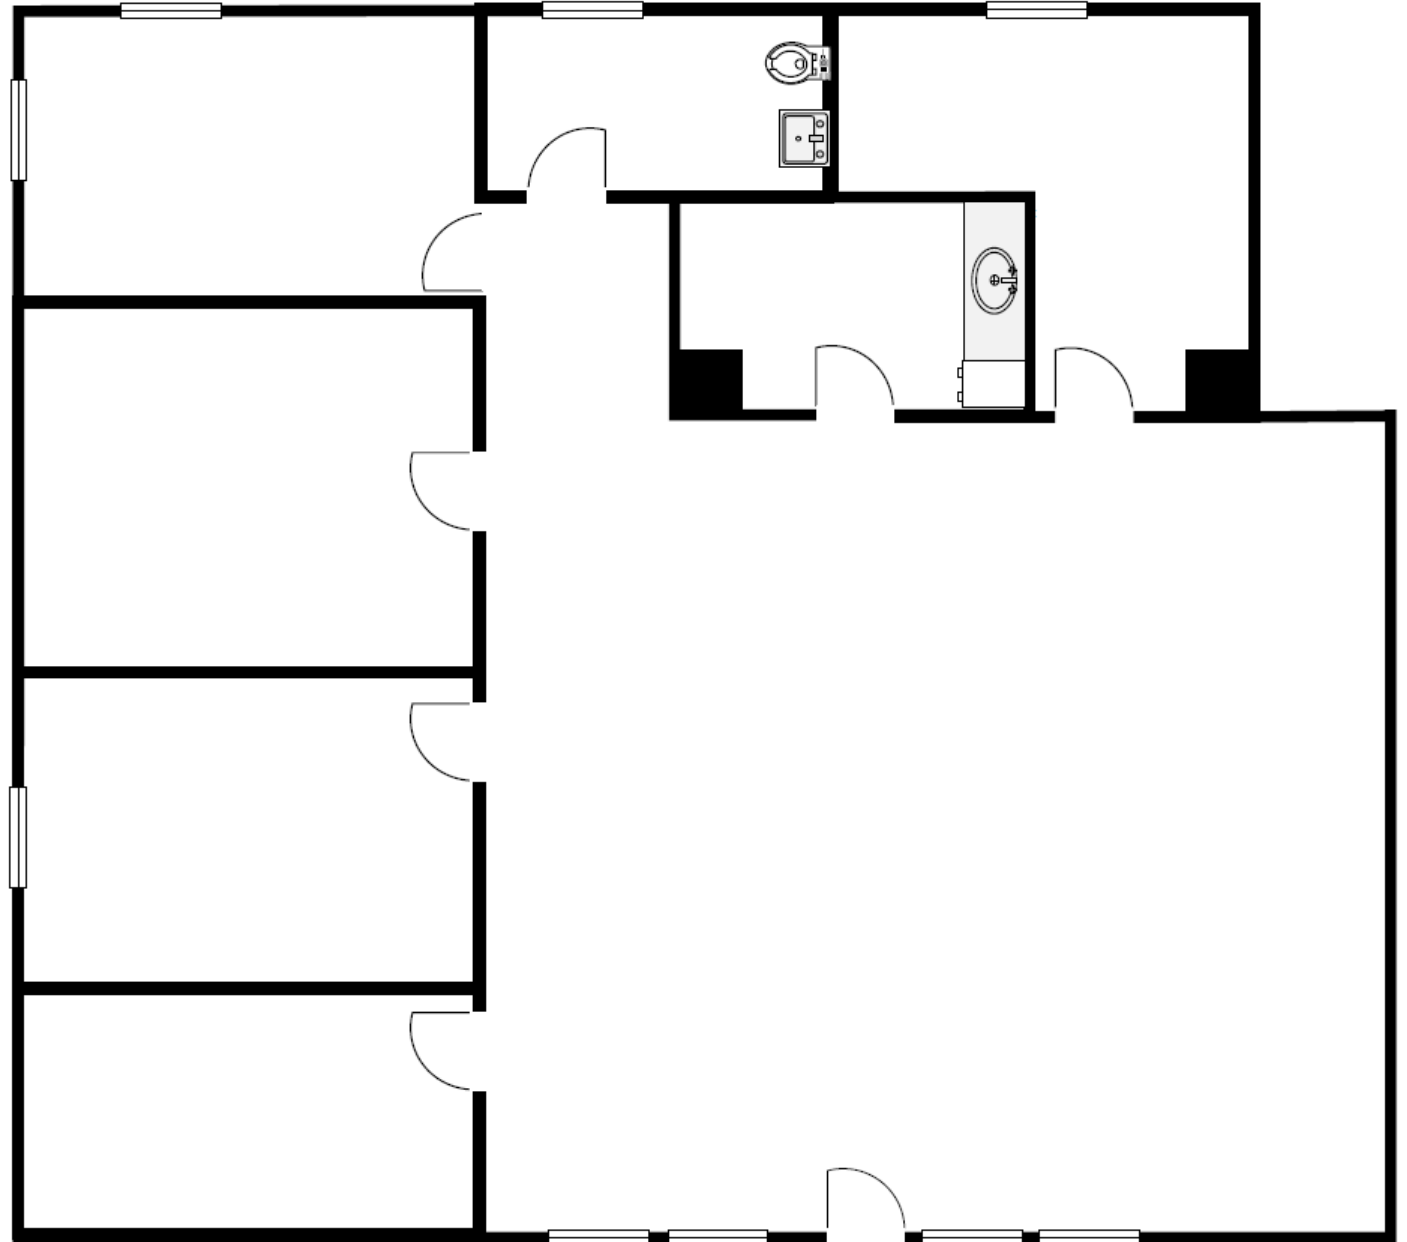

TOKCOMMERCIAL.COM

SUITE 107

±2,272 SF

UPDATED: 8.14.2024

THIS PROPERTY IS EXCLUSIVELY MARKETED BY TOK BOISE LLC DBA TOK COMMERCIAL
This information was obtained from sources believed reliable but cannot be guaranteed. Any opinions or estimates are used for example only.

SUITE 108

±1,400 SF

UPDATED: 8.14.2024

THIS PROPERTY IS EXCLUSIVELY MARKETED BY TOK BOISE LLC DBA TOK COMMERCIAL

This information was obtained from sources believed reliable but cannot be guaranteed. Any opinions or estimates are used for example only.