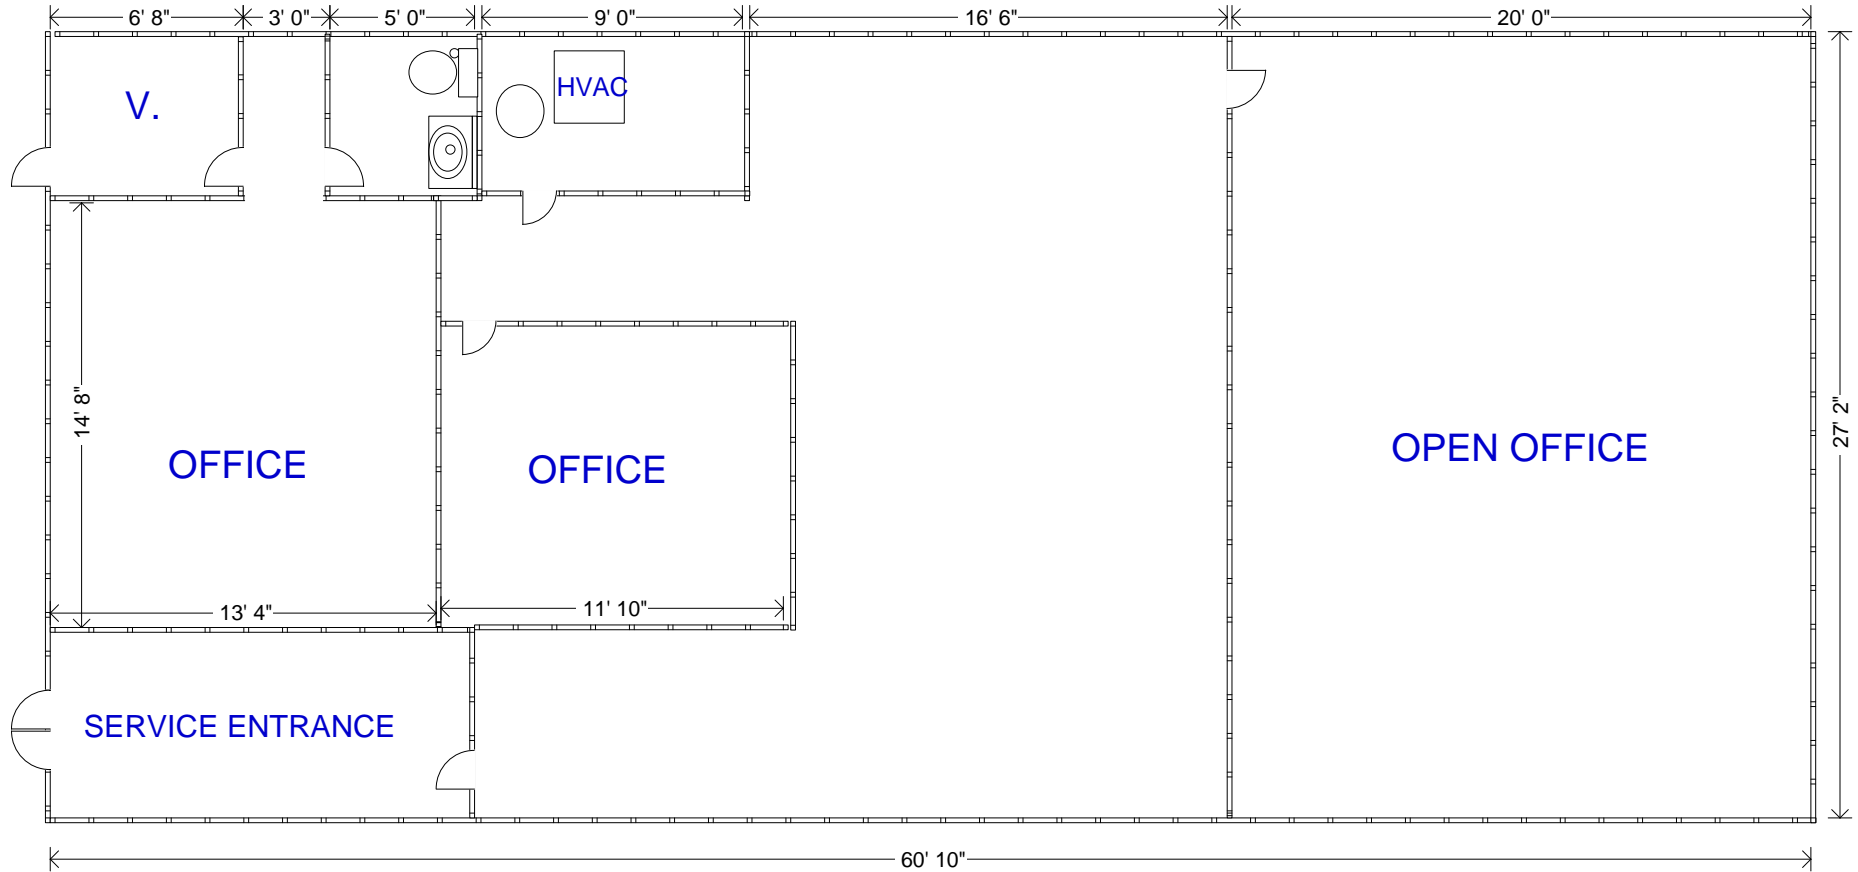

1942 RAYMOND DRIVE, NORTHBROOK

1,736 SQUARE FEET

ALL MEASUREMENTS ARE APPROXIMATE

BNB REALTY PARTNERS, LLC

847-808-8850

1946 RY Floor Plan.PLN
Print scale: 1" : 80"