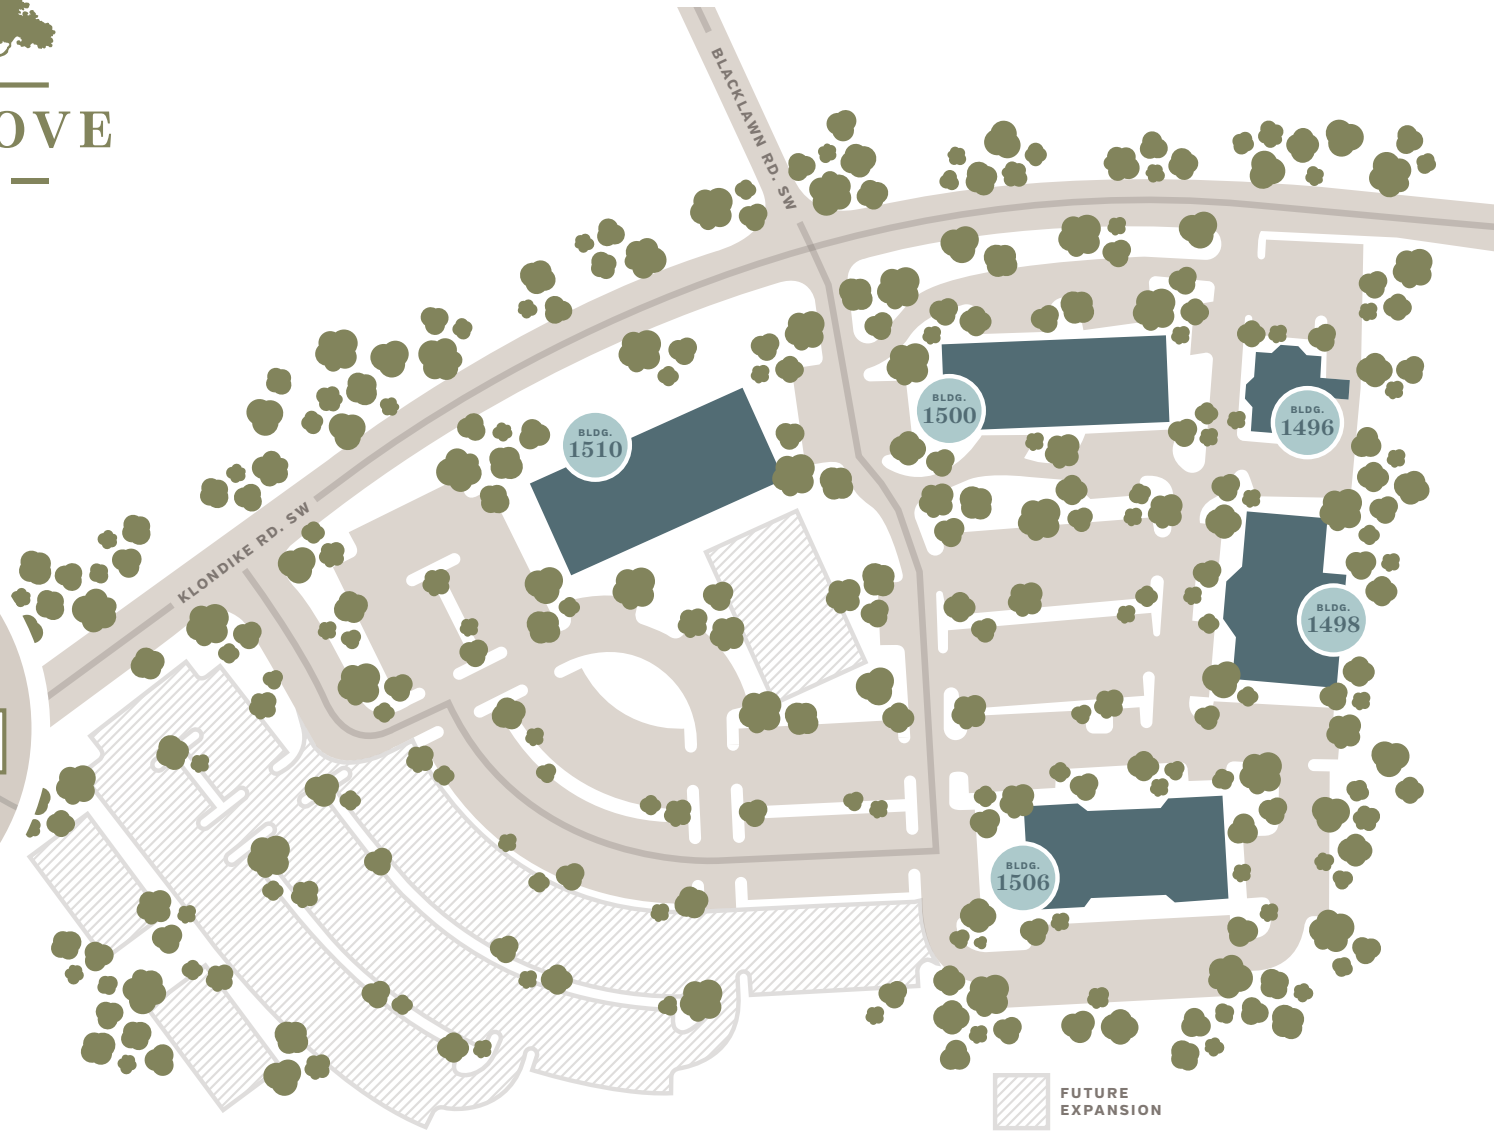

SUMMIT GROVE

— OFFICE PARK —

SUMMIT GROVE OFFICE PARK

1510 Klondike Road • Conyers, Georgia • [770] 929-8995