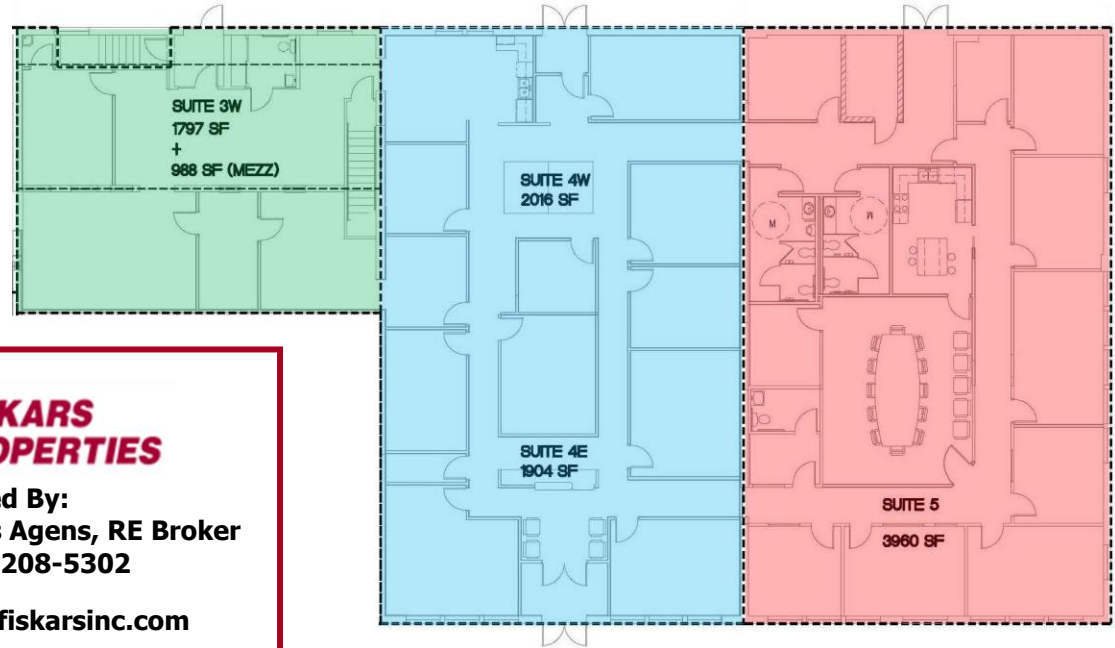

Executive Office Space Available at **The Professional Center**

2900 S. State Street, Suites 2W, 3W, 4 & 5, St. Joseph, MI

Features

- Professional Office Suites
- City of St. Joseph
- Attractive, Colonial Style
- Convenient Location
- From 2,785 to 10,665/SF
- Will Remodel-to-Suit
- Entry Level Suites
- Private Offices
- Legal; Financial; Medical
- Barrier-Free Restrooms
- Ample Parking
- City Water/Sewer