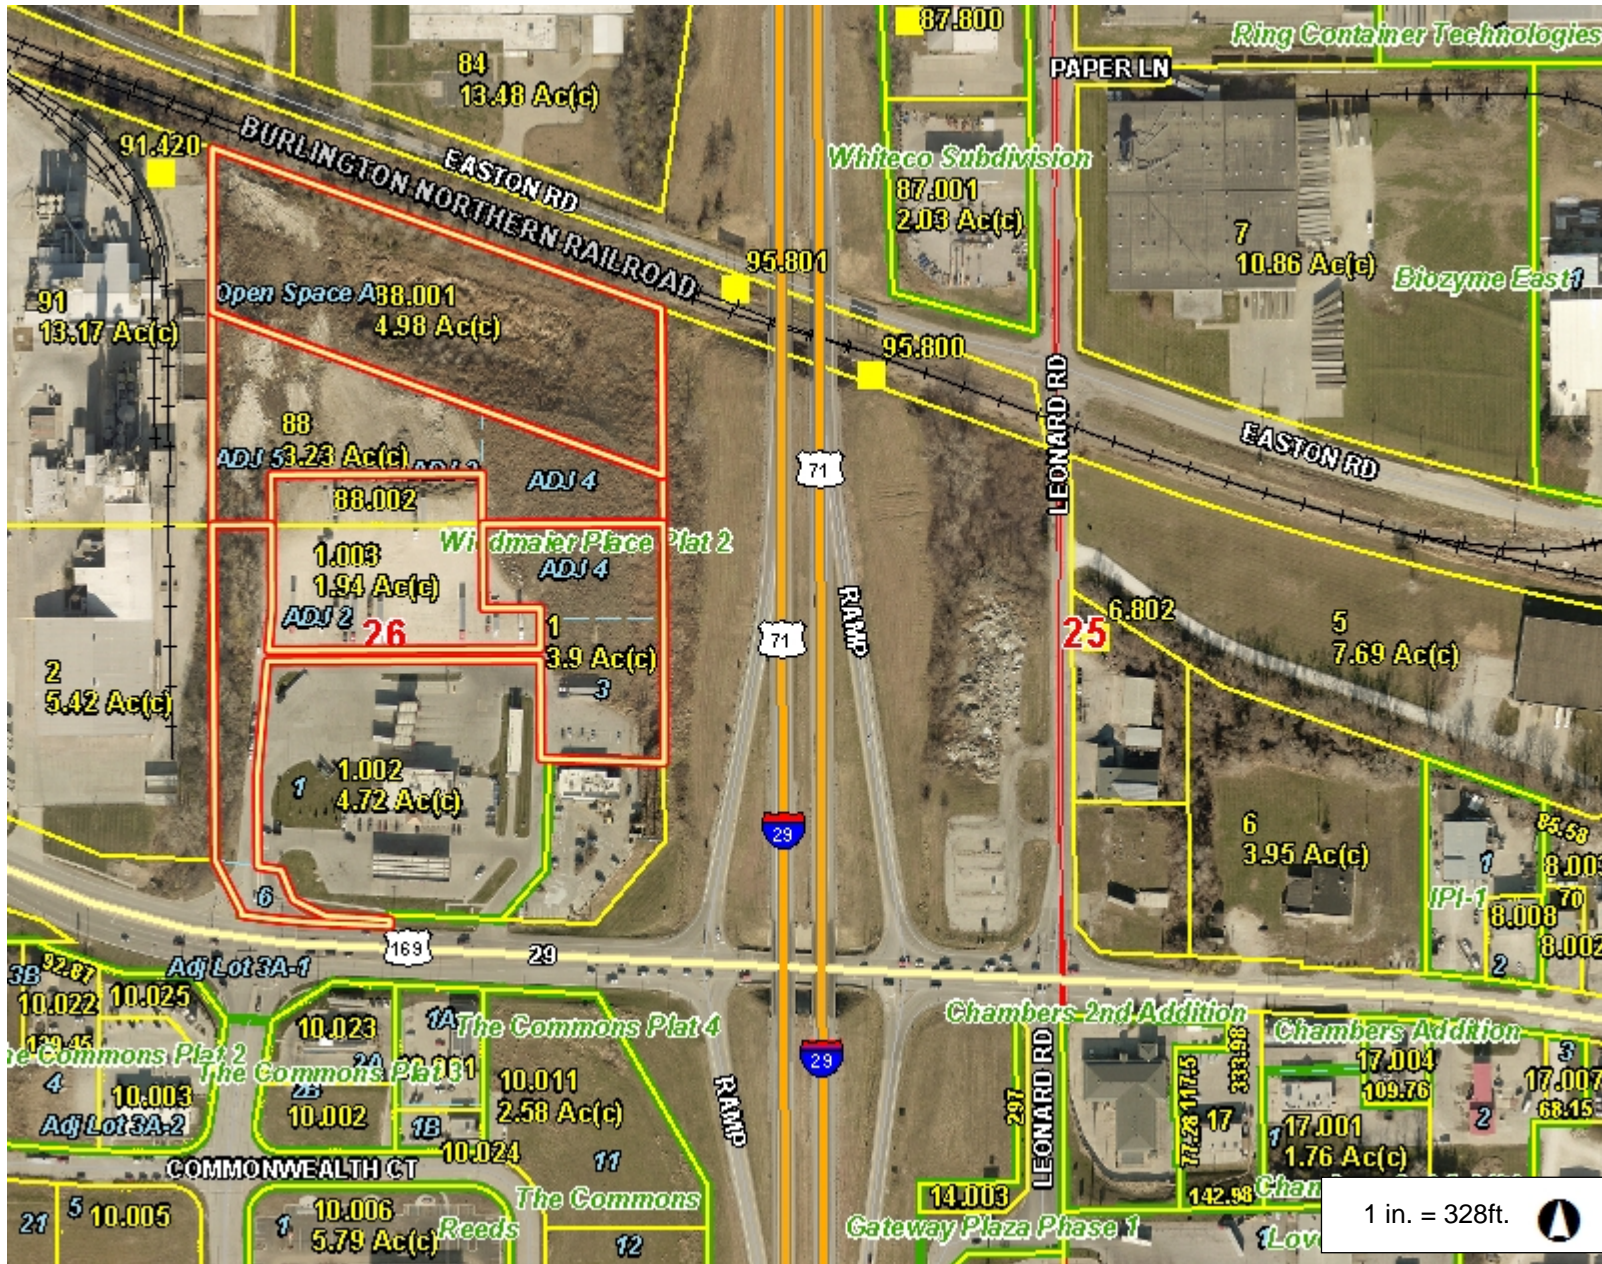

Buchanan County/St. Joseph, MO

- ### Legend
- Road
 - <all other values>
 - Interstate
 - State Highway L
 - State Highway N
 - U.S. Highway
 - + Railroad
 - Parcel
 - Split Use
 - Multi Family Use
 - Leased Land
 - Corporate Limit Line
 - Dimension
 - Land Hook
 - Original Lot
 - Original Block
 - Subdivision
 - Section
 - County Boundary

Notes

This Cadastral Map is for informational purposes only. It does not purport to represent a property boundary survey of the parcels shown and shall not be used for conveyances or the establishment of property boundaries.

THIS MAP IS NOT TO BE USED FOR NAVIGATION