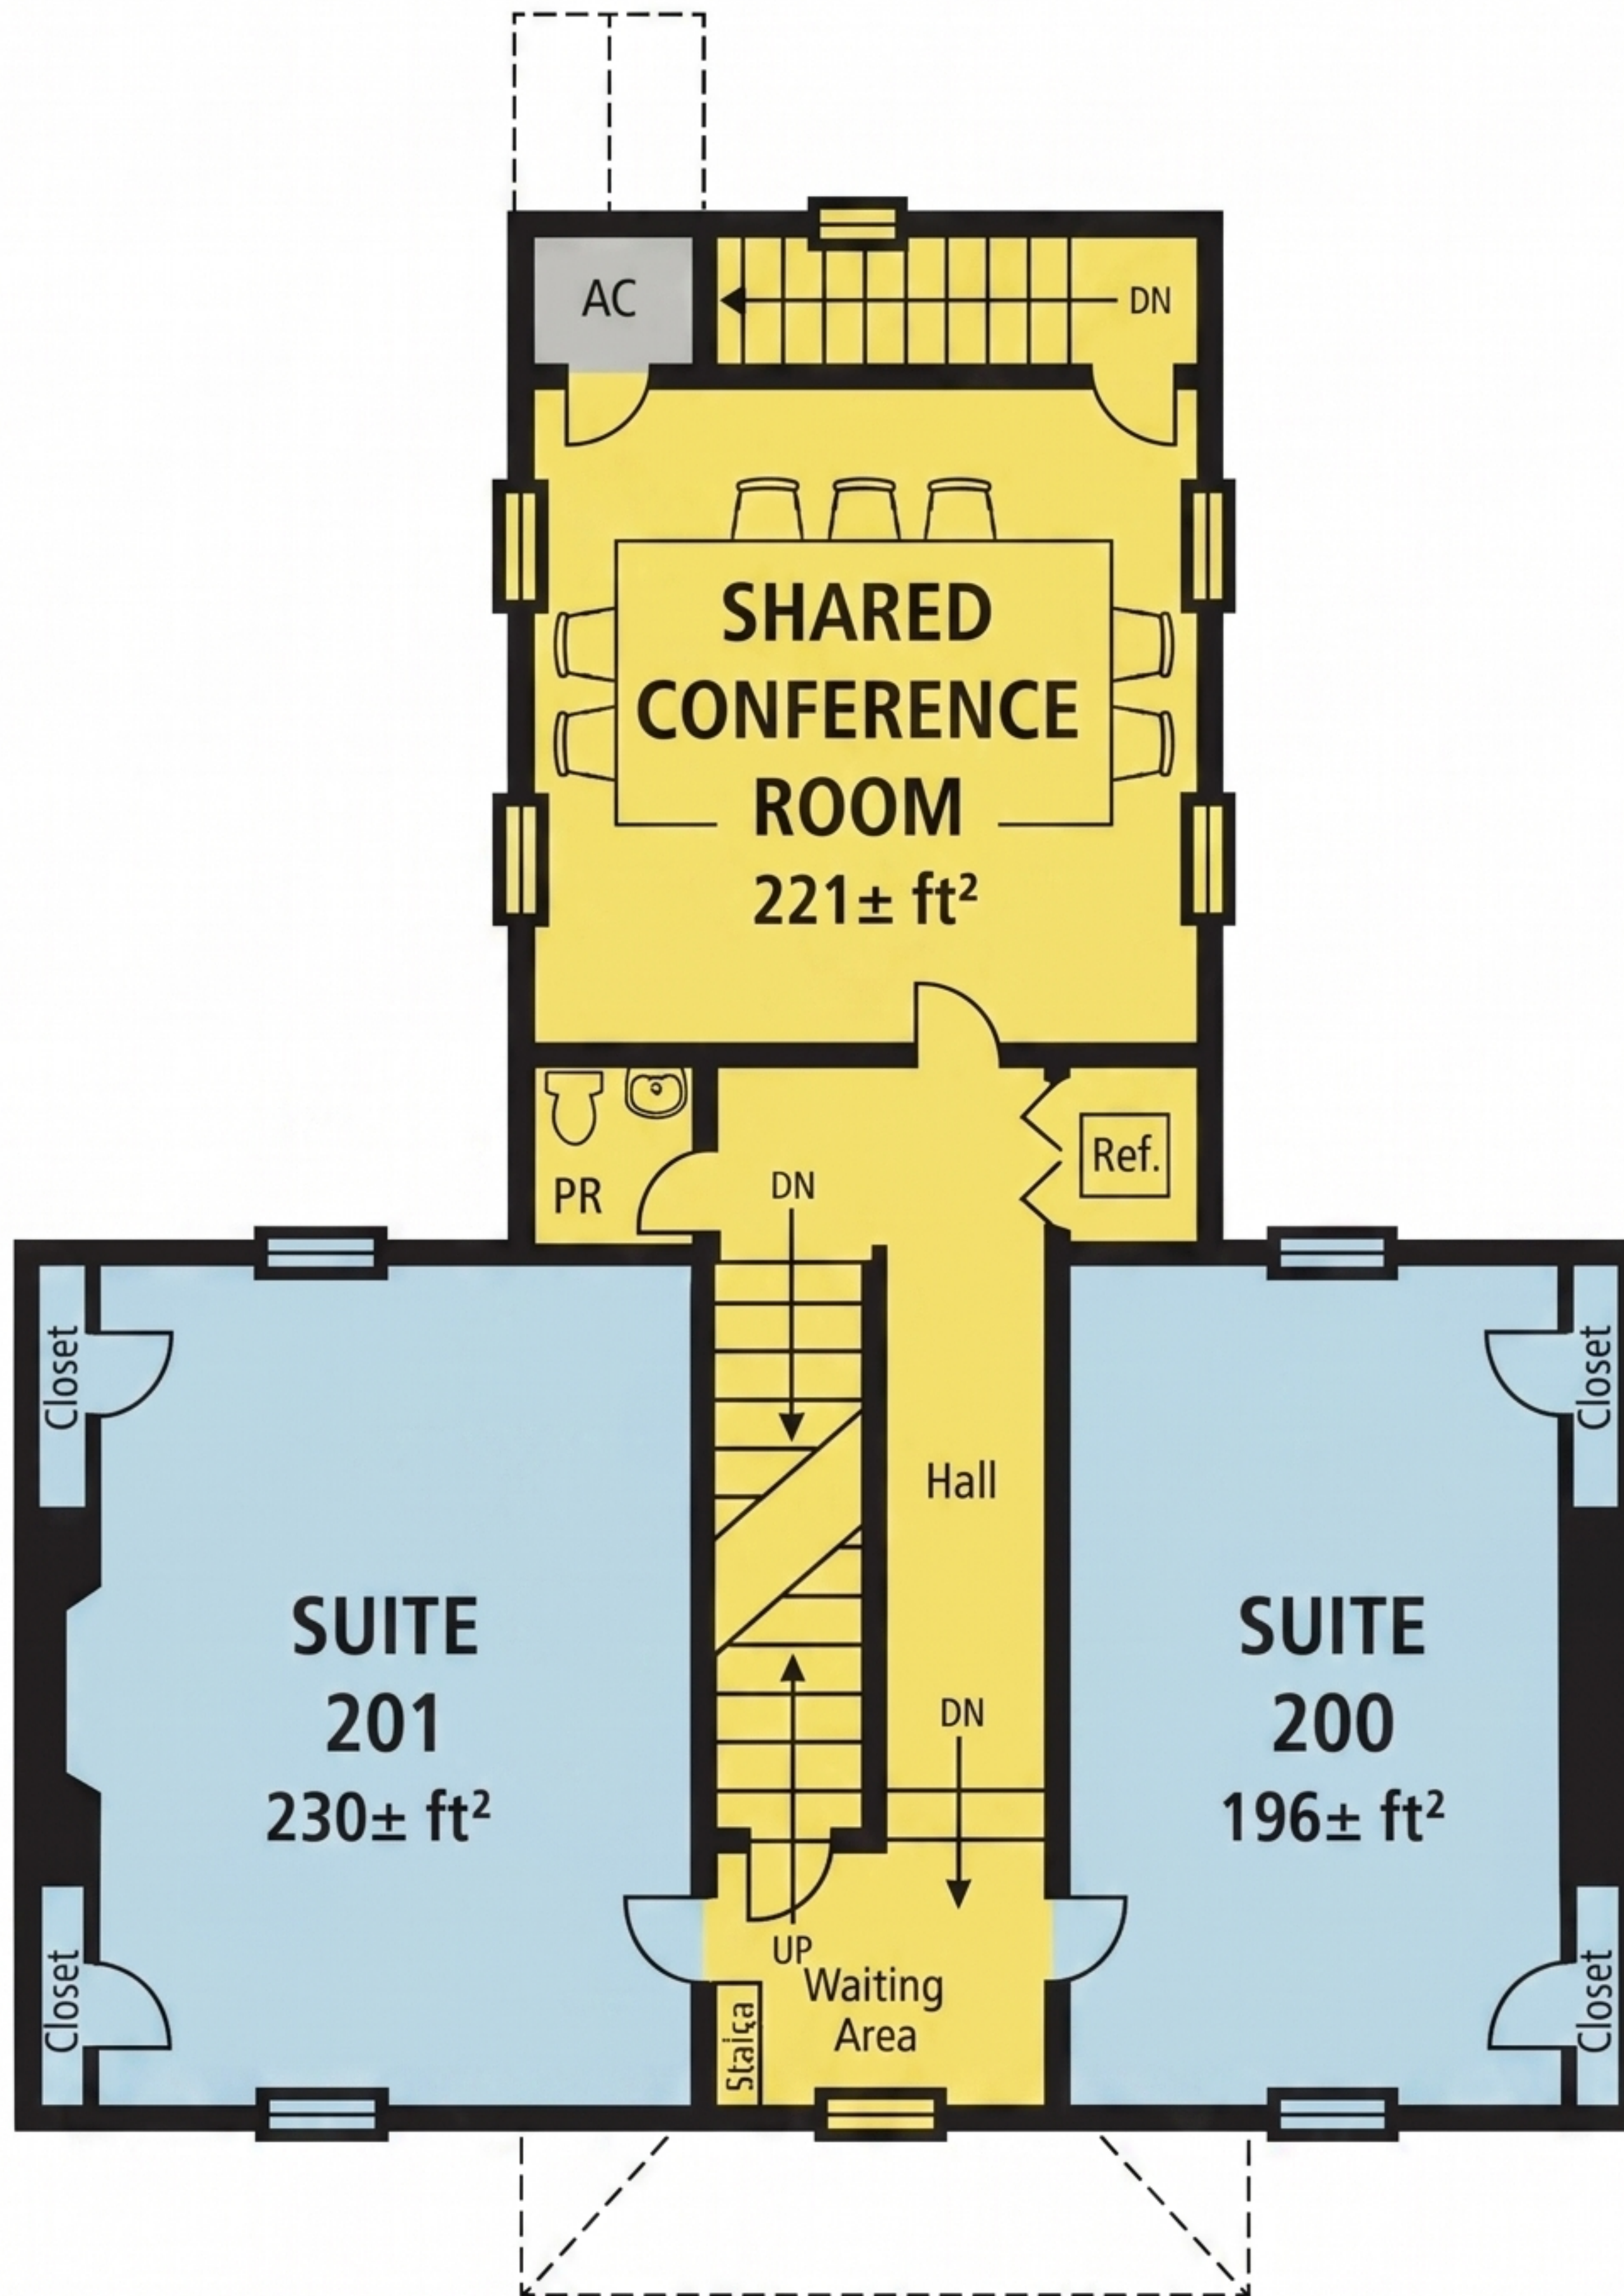

FIRST FLOOR

- Common Area
- Private Tenant Area
- Utility Space

SECOND FLOOR

Legend:

- Common Area
- Private Tenant Area
- Utility Space

Total:
 459± ft²

THIRD FLOOR

- Common Area
- Private Tenant Area
- Utility Space