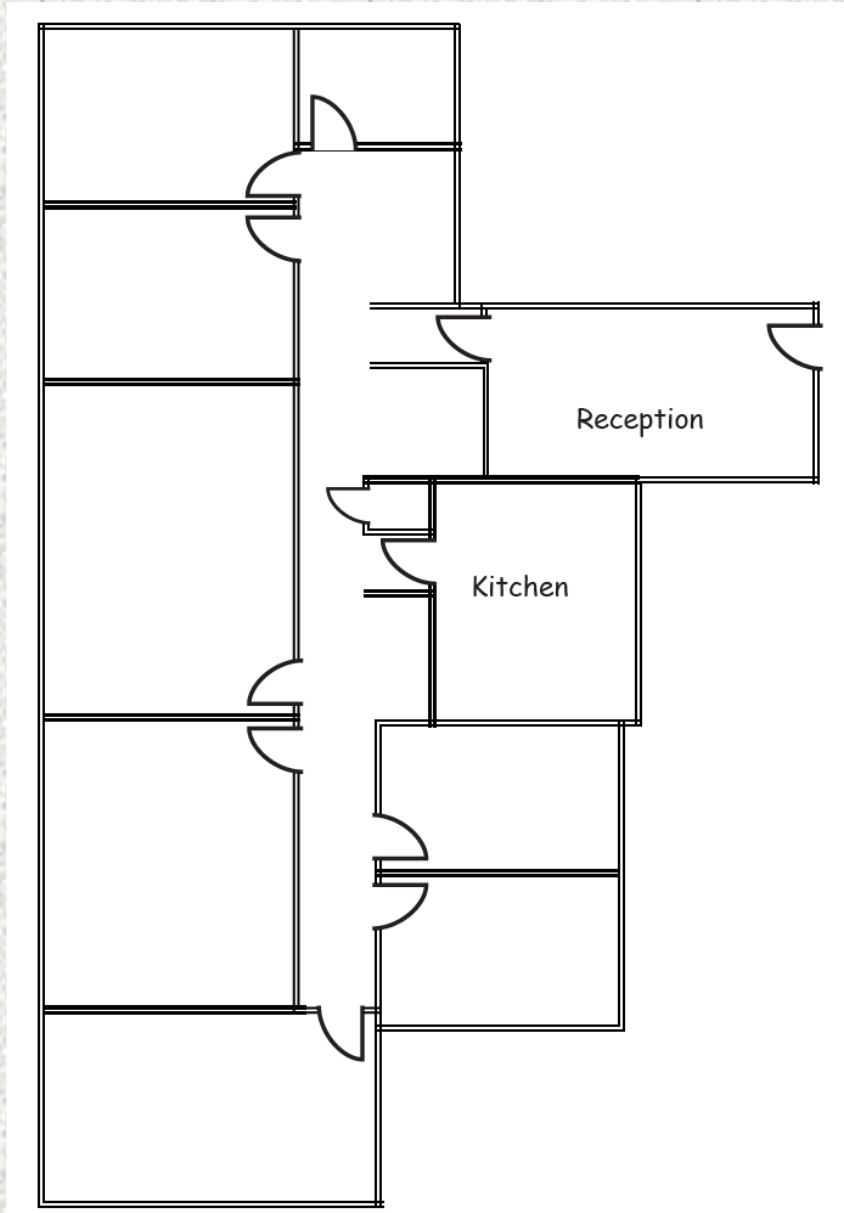

Fox Plaza Office

5416 S. Yale, Tulsa, Oklahoma

TFP

TWENTY FIRST PROPERTIES, INC.

Suite 600
3,033 Sq. Ft.

- 6 Offices
- Conference Room
- Kitchen

For additional information contact
Paul D. Wilson
at 918-743-4300 or
email paul@tfptulsa.com
www.tfptulsa.com