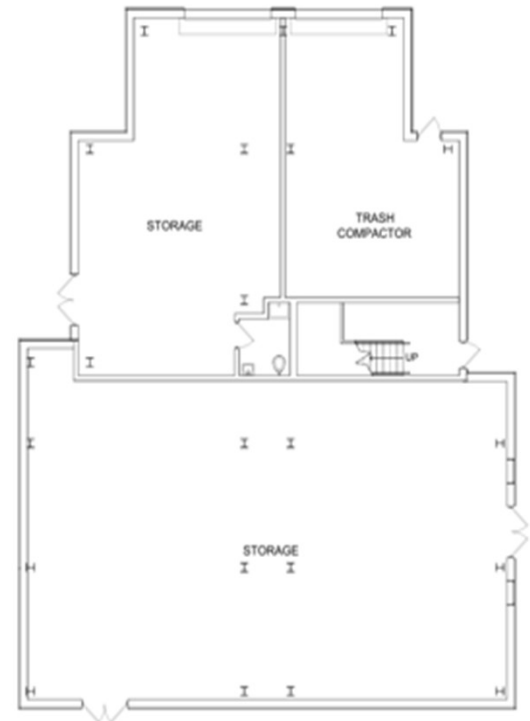

**Storage Space  
@ Rowan University  
Glassboro, NJ**

**STORAGE SPACE AVAILABLE**

- Storage Space at Rowan University
- +/- 3,500 sq ft split between two rooms
- Can be demised based on need
- Located behind Whitney Center building off Rowan Blvd
- Flexible Leases with competitive rates
- Please contact Joe Umosella ([jumosella@procisionbb.com](mailto:jumosella@procisionbb.com))  
for more information

## **300-330 Rowan Blvd, Glassboro NJ**

**LOCATION** – Storage Space located at Rowan University behind the Whitney Center on Rowan Blvd. Totalling +/- 3,500 square feet between two rooms, this space can be demised to need. The main space is +/- 2,750 sq ft and the back space is +/- 750 sq ft. Flexible leases with competitive pricing. Please reach out for more information.