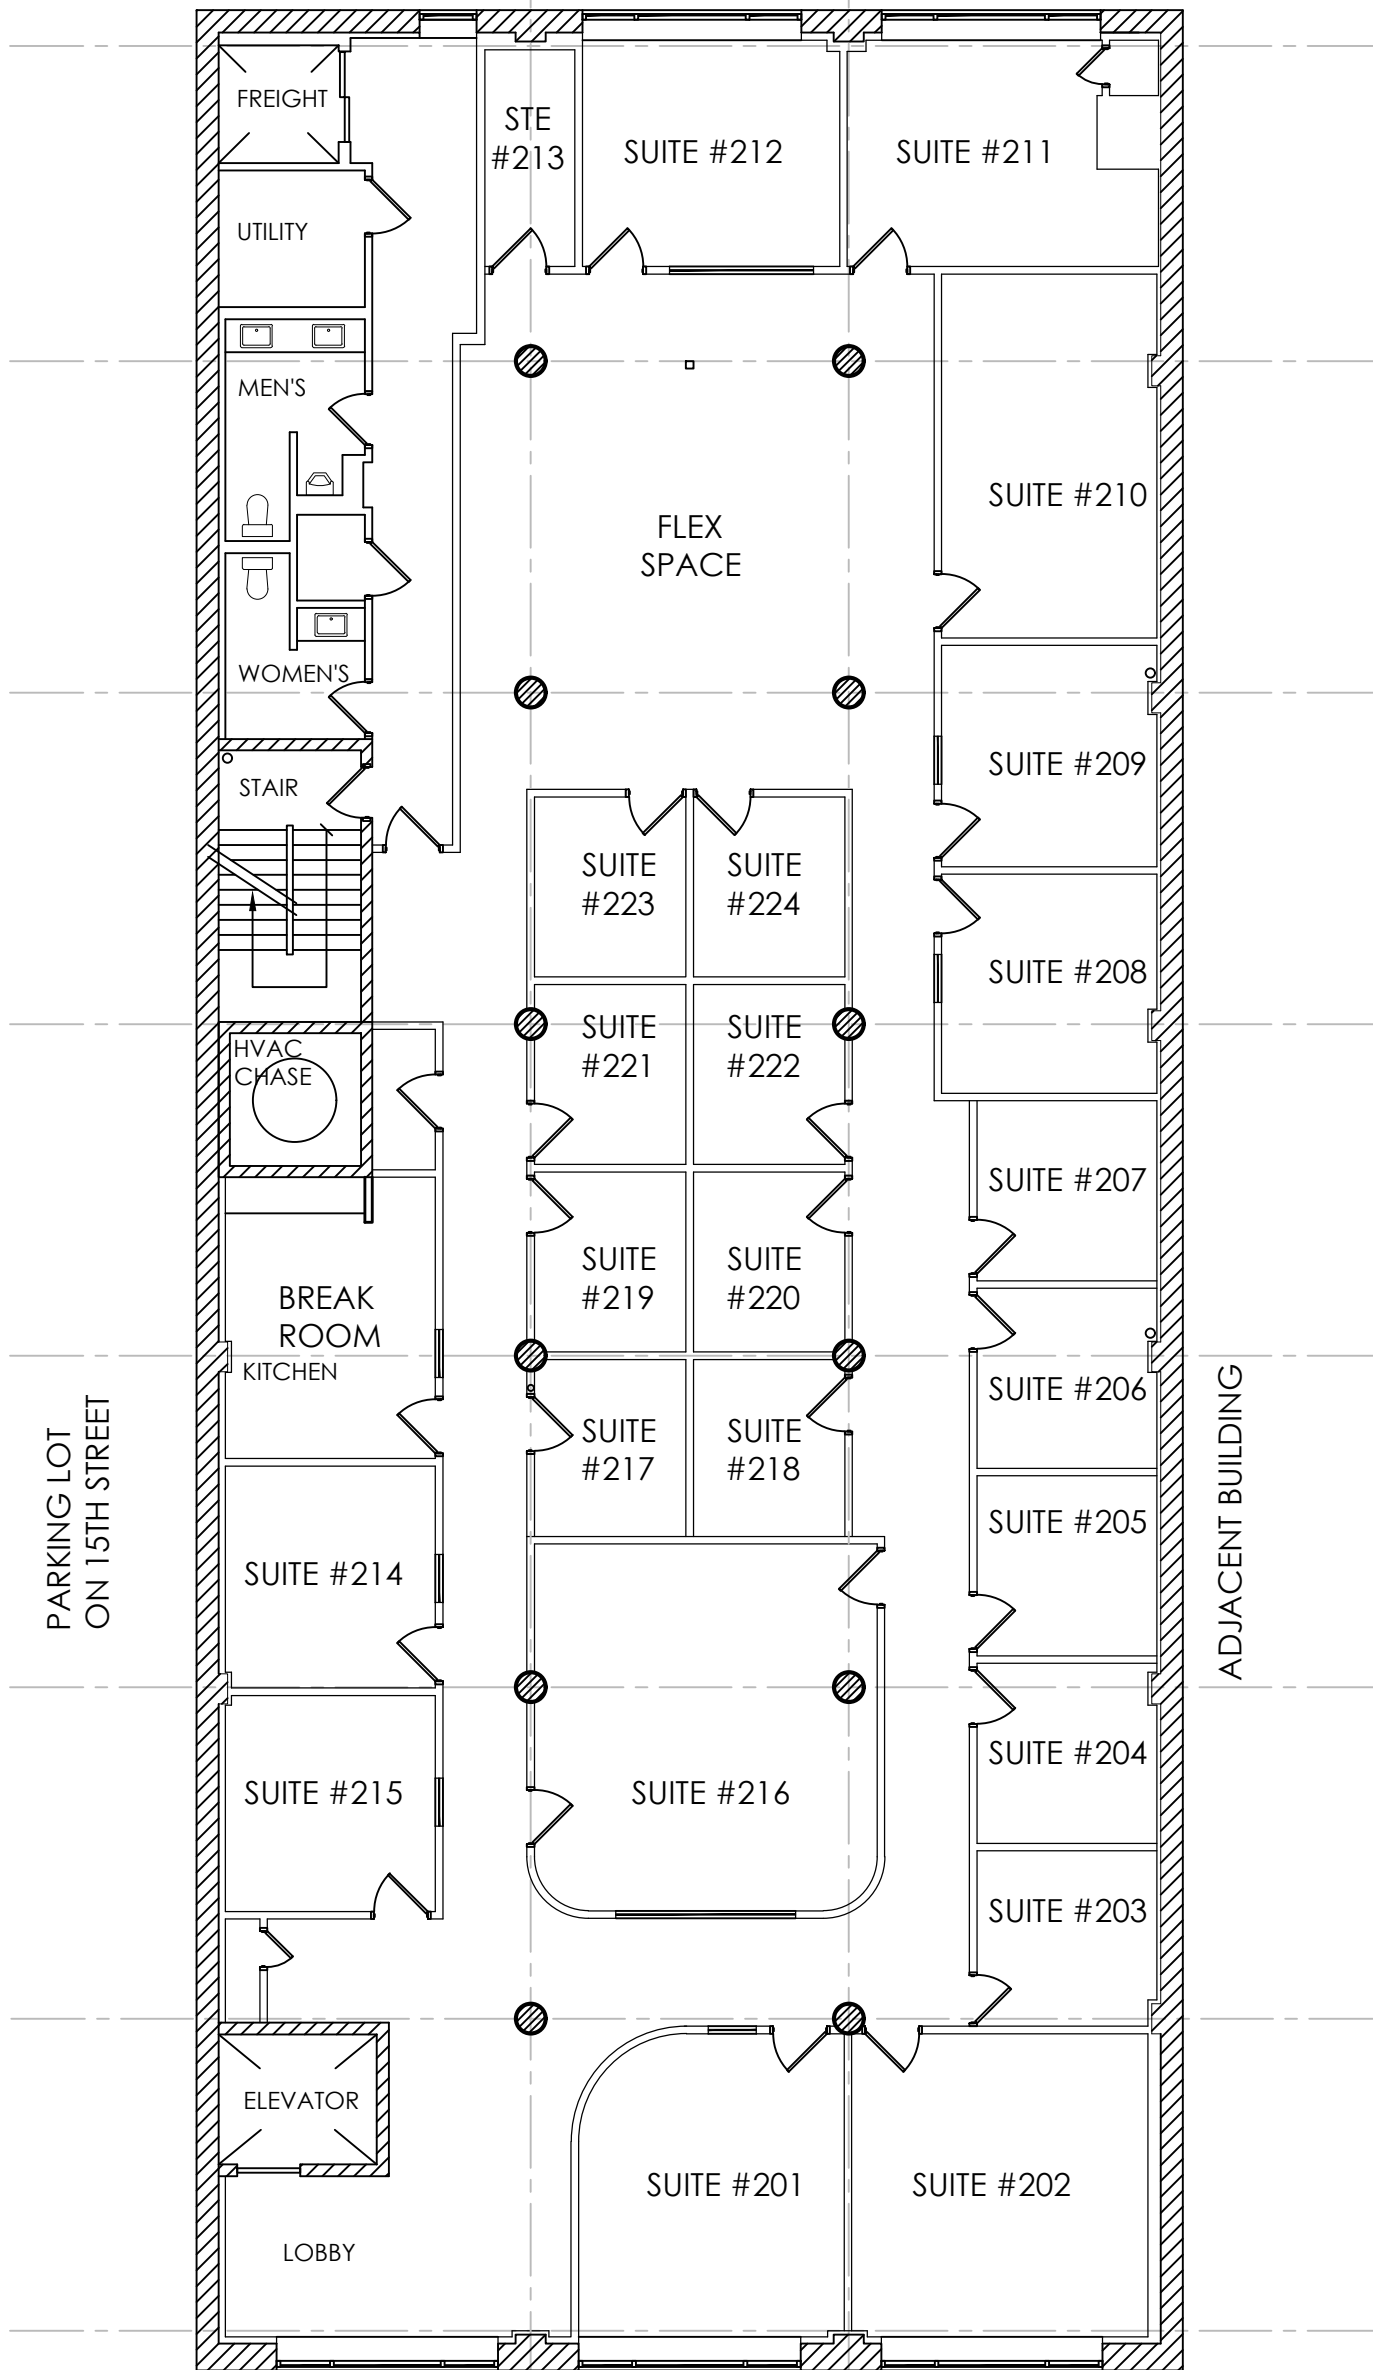

LUCAS AVE.

WASHINGTON AVE.

scale: 3/32" = 1'-0"

Second Floor Lease Plan

1409 Washington Ave - St.Louis MO
Managed by: Riley Real Estate, LLC 314.809.8541

date:
06-22-2016

designer: dadoworks, llc
 www.dadoworks.com
 314.776.7595