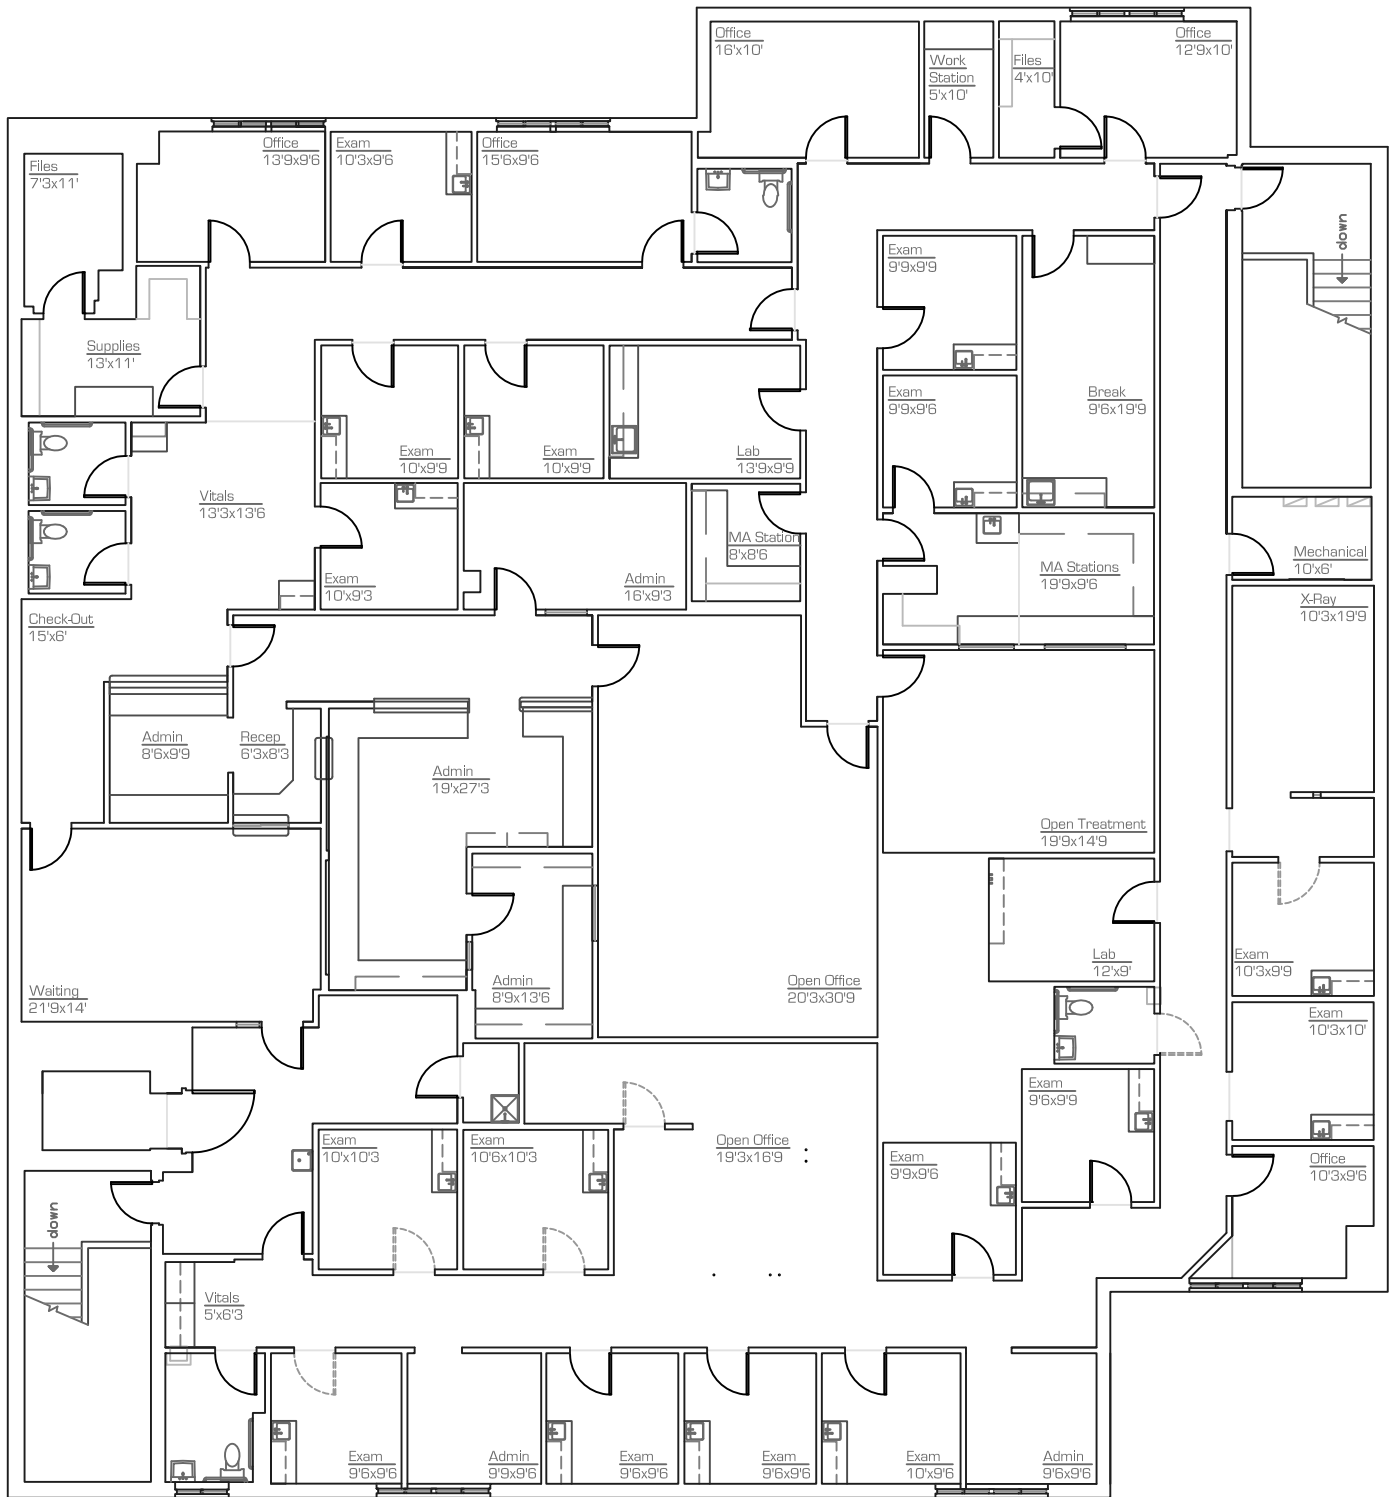

3921 East Baseline Road

Gilbert . Arizona

Second Floor - 10,467 RSF

As-Built

scale: nts

February.2020

*All dimensions are approximate at $\pm 3"$

*All information is of general nature

precision**DIMENSIONS**

as-built & design
602.790.6412