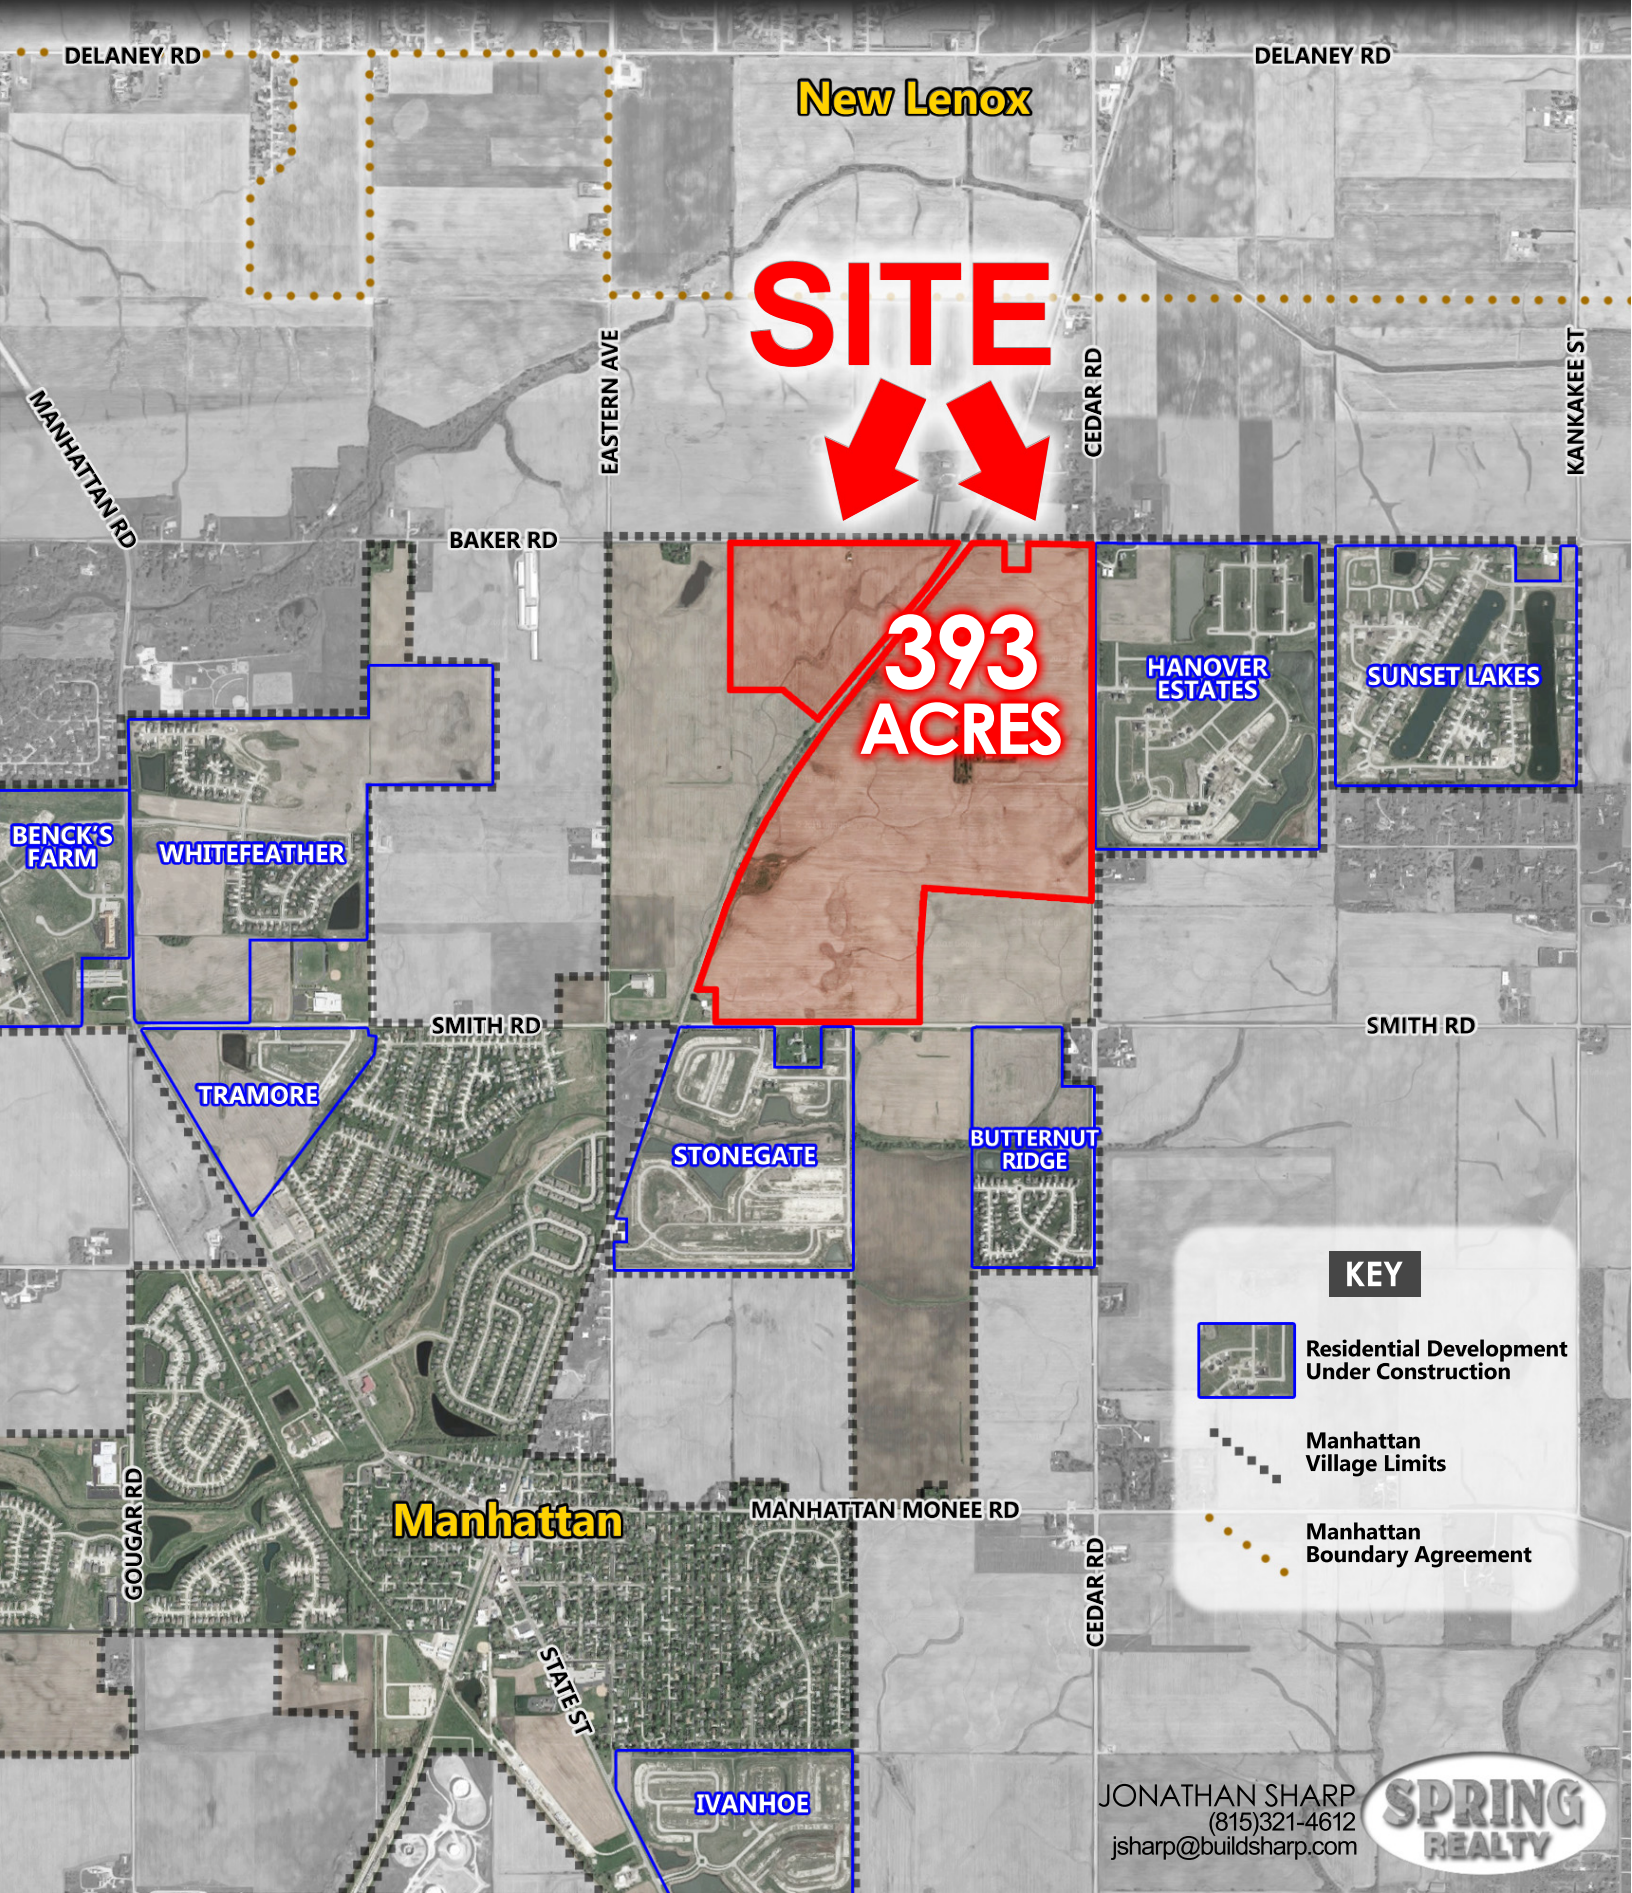

LAND FOR SALE

Residential Development Opportunity MANHATTAN, IL

SITE

**393
ACRES**

KEY

Residential Development Under Construction

Manhattan Village Limits

Manhattan Boundary Agreement

JONATHAN SHARP
(815)321-4612
jsharp@buildsharp.com

VILLAGE OF MANHATTAN

Lexington Residential Development Utility Map

VILLAGE OF MANHATTAN ZONING

March 2016