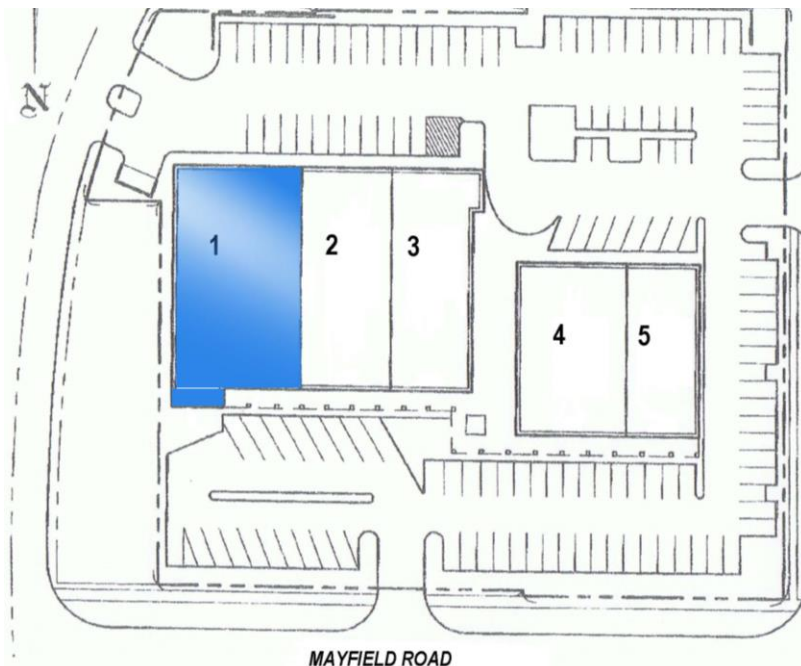

6,000 SQ FT (50' WIDE) AVAILABLE FOR LEASE

Located At 5378 Mayfield Road

Tower Plaza

—

**Lyndhurst,
Ohio**

—

**Located on
Mayfield Road**

—

Near I-271

—

**Would Be
Joining**

- **AAA**
- **Brown
Derby**
- **Jets Pizza**
- **Fantasy
Candies**

**CARTER
PROPERTIES**

13 West Hanna Lane
Bratenahl, OH 44108

[http://www.carter-
properties.net/](http://www.carter-properties.net/)