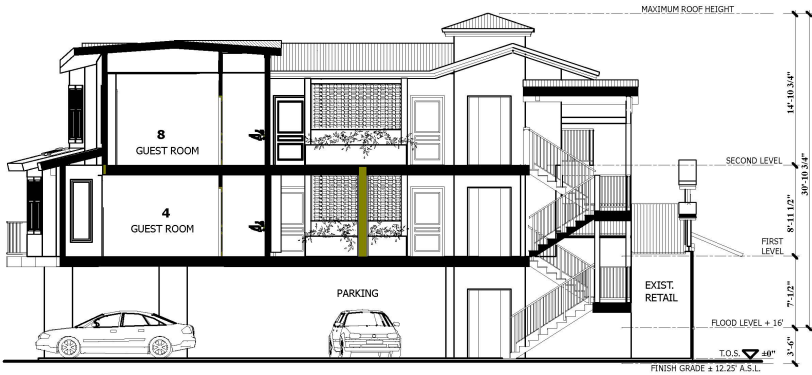

Sheet 1 of 3

69 Hana Highway NEW 8 Room Addition

FIRST LEVEL

SECOND LEVEL

12/9/2014

DAVID WARREN LUNDQUIST
ARCHITECT
AR 6901
(808) 283-6015

PAIA PARK II

69 HANA HWY 7A PAIA, MAUI, HI
(2) 2-6-002: 006

Sheet 2 of 3

69 Hana Highway NEW 8 Room Addition

ROOF PLAN

NORTH-SOUTH SECTION

SOUTH-NORTH SECTION

12/9/2014

DAVID WARREN LUNDQUIST
ARCHITECT
AR 6901
(808) 283-6015

PAIA PARK II