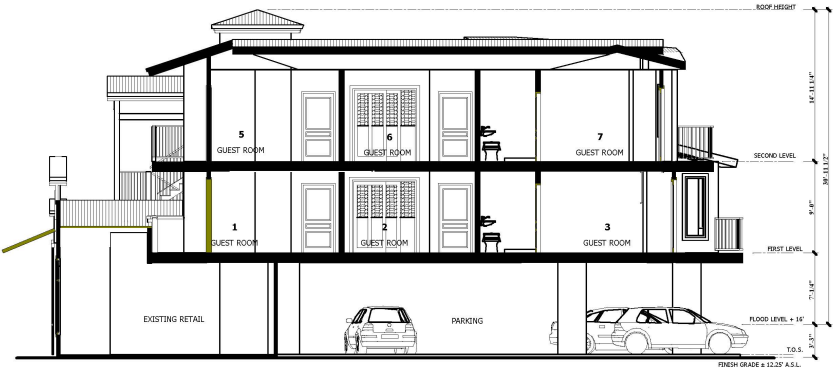

Sheet 2 of 3

69 Hana Highway NEW 8 Room Addition

ROOF PLAN

NORTH-SOUTH SECTION

SOUTH-NORTH SECTION

12/9/2014

DAVID WARREN LUNDQUIST
ARCHITECT
AR 6901
(808) 283-6015

PAIA PARK II