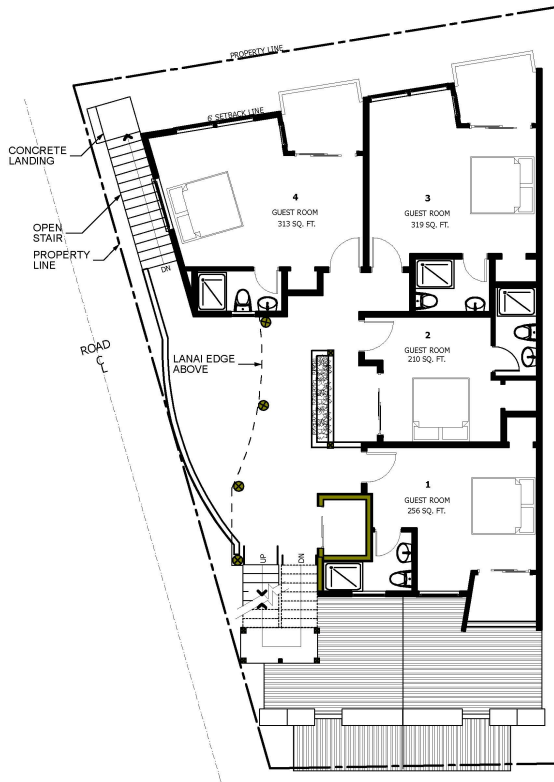

69 Hana Highway NEW 8 Room Addition

STREET VIEW
HANA HIGHWAY

HANA HWY
PARKING LEVEL

12/9/2014

DAVID WARREN LUNDQUIST
ARCHITECT

AR 6901
(808) 283-6015

PAIA PARK II

69 HANA HWY 7A PAIA, MAUI, HI
(2) 2-6-002; 006

Sheet 1 of 3

69 Hana Highway NEW 8 Room Addition

FIRST LEVEL

SECOND LEVEL

12/9/2014

DAVID WARREN LUNDQUIST
ARCHITECT
AR 6901
(808) 283-6015

PAIA PARK II

69 HANA HWY 7A PAIA, MAUI, HI
(2) 2-6-002: 006

Sheet 2 of 3

69 Hana Highway NEW 8 Room Addition

ROOF PLAN

NORTH-SOUTH SECTION

SOUTH-NORTH SECTION

12/9/2014

DAVID WARREN LUNDQUIST
ARCHITECT
AR 6901
(808) 283-6015

PAIA PARK II