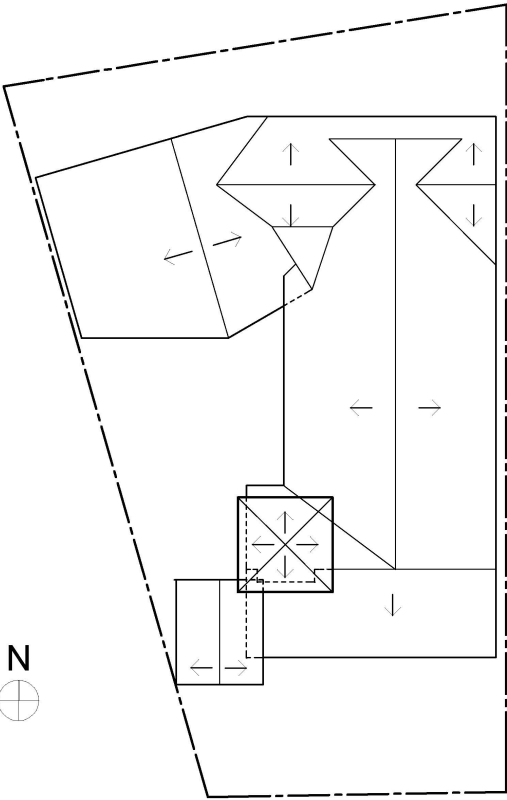

Sheet 1 of 3

69 Hana Highway NEW 8 Room Addition

FIRST LEVEL

SECOND LEVEL

12/9/2014

DAVID WARREN LUNDQUIST
ARCHITECT
AR 6901
(808) 283-6015

PAIA PARK II

69 HANA HWY 7A PAIA, MAUI, HI
(2) 2-6-002: 006

Sheet 2 of 3

69 Hana Highway NEW 8 Room Addition

ROOF PLAN

NORTH-SOUTH SECTION

SOUTH-NORTH SECTION

12/9/2014

DAVID WARREN LUNDQUIST
ARCHITECT
AR 6901
(808) 283-6015

PAIA PARK II