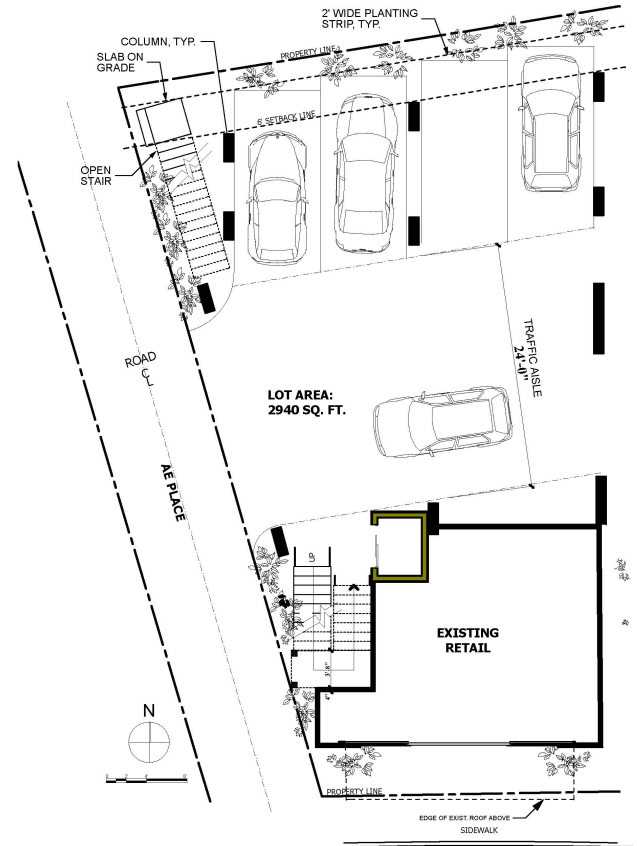

69 Hana Highway NEW 8 Room Addition

STREET VIEW
HANA HIGHWAY

HANA HWY
PARKING LEVEL

12/9/2014

DAVID WARREN LUNDQUIST
ARCHITECT

AR 6901
(808) 283-6015

PAIA PARK II

69 HANA HWY 7A PAIA, MAUI, HI
(2) 2-6-002; 006

Sheet 1 of 3

69 Hana Highway NEW 8 Room Addition

FIRST LEVEL

SECOND LEVEL

12/9/2014

DAVID WARREN LUNDQUIST
ARCHITECT
AR 6901
(808) 283-6015

PAIA PARK II

69 HANA HWY 7A PAIA, MAUI, HI
(2) 2-6-002: 006

Sheet 2 of 3

69 Hana Highway NEW 8 Room Addition

ROOF PLAN

NORTH-SOUTH SECTION

SOUTH-NORTH SECTION

12/9/2014

DAVID WARREN LUNDQUIST
ARCHITECT
AR 6901
(808) 283-6015

PAIA PARK II