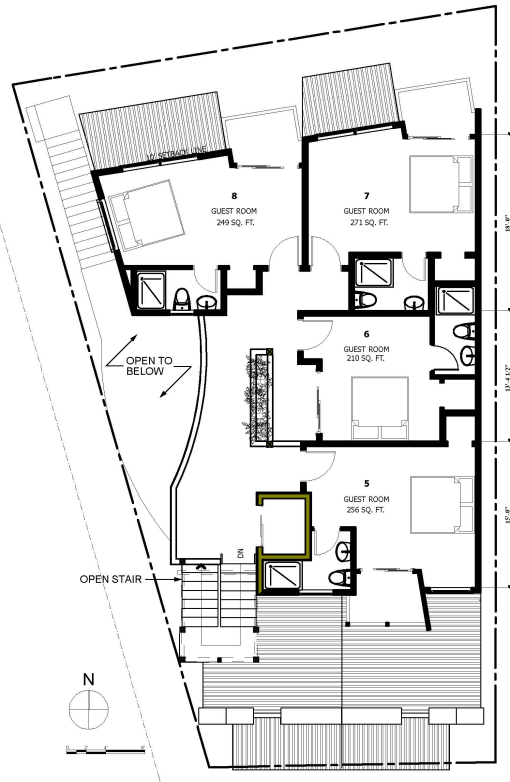

69 Hana Highway NEW 8 Room Addition

STREET VIEW
HANA HIGHWAY

HANA HWY
PARKING LEVEL

12/9/2014

DAVID WARREN LUNDQUIST
ARCHITECT

AR 6901
(808) 283-6015

PAIA PARK II

69 HANA HWY 7A PAIA, MAUI, HI
(2) 2-6-002; 006

Sheet 1 of 3

69 Hana Highway NEW 8 Room Addition

FIRST LEVEL

SECOND LEVEL

12/9/2014

DAVID WARREN LUNDQUIST
ARCHITECT
AR 6901
(808) 283-6015

PAIA PARK II

69 HANA HWY 7A PAIA, MAUI, HI
(2) 2-6-002: 006

Sheet 2 of 3

69 Hana Highway NEW 8 Room Addition

ROOF PLAN

NORTH-SOUTH SECTION

SOUTH-NORTH SECTION

12/9/2014

DAVID WARREN LUNDQUIST
ARCHITECT
AR 6901
(808) 283-6015

PAIA PARK II