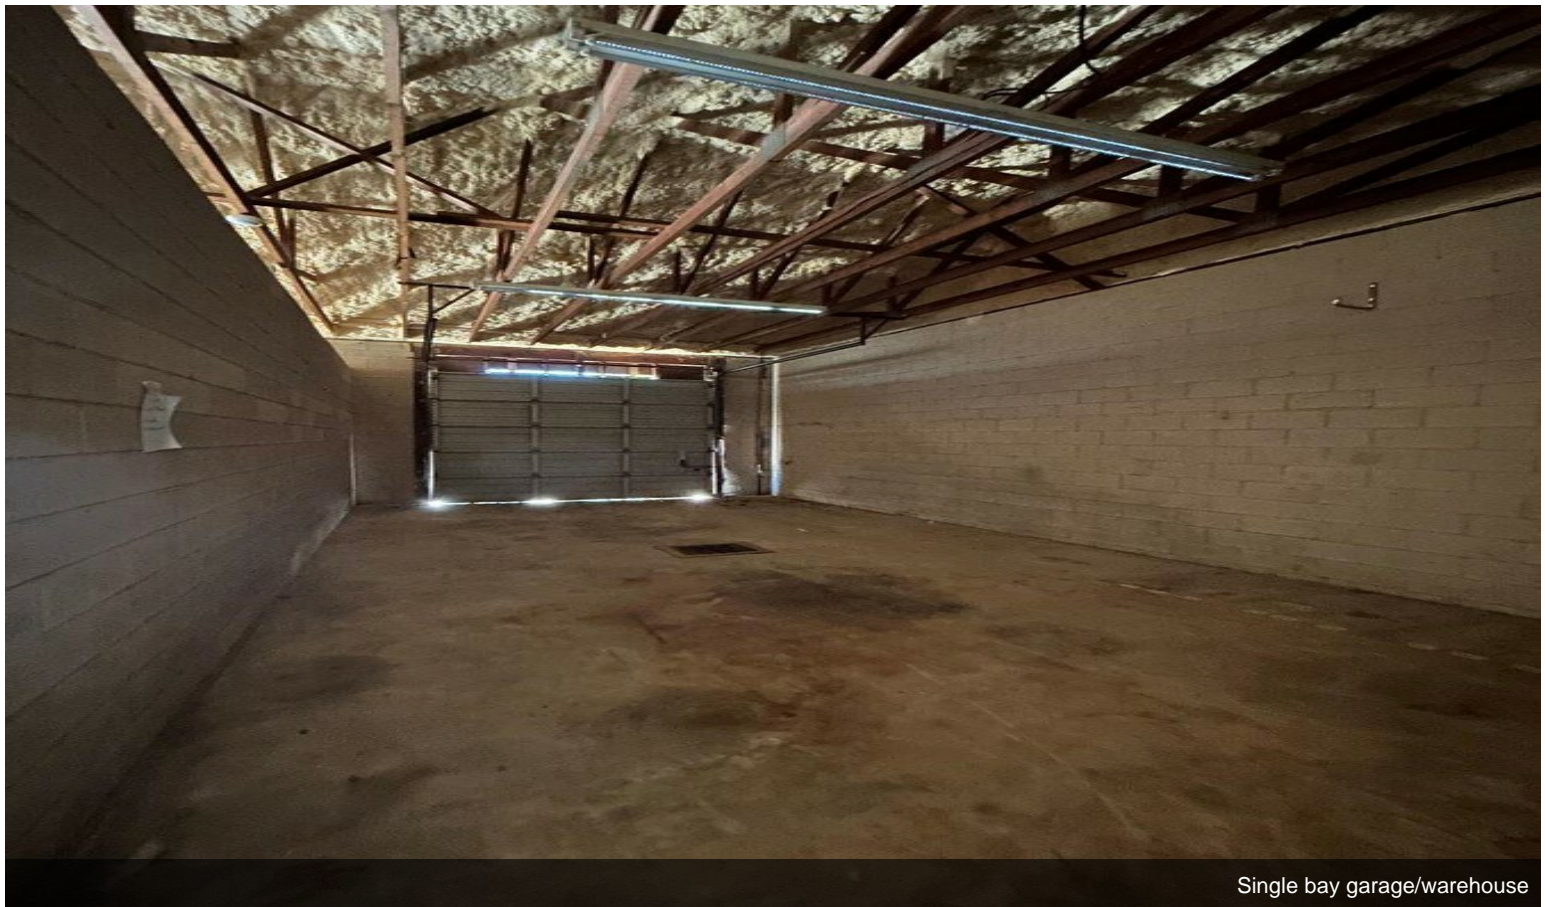

- High Traffic Count. Major intersection on main thoroughfare. Large fenced parking lot, open parking lot. Showroom.

Rental Rate:	\$24.00 /SF/YR
Property Type:	Retail
Property Subtype:	Storefront Retail/Office
Gross Leasable Area:	3,000 SF
Year Built:	1962
Walk Score @:	24 (Car-Dependent)
Rental Rate Mo:	\$2.00 /SF/MO

1st Floor

Space Available	3,000 SF
Rental Rate	\$24.00 /SF/YR
Date Available	30 Days
Service Type	TBD
Space Type	Relet
Space Use	Retail
Lease Term	Negotiable

3301 W Roosevelt Blvd, Monroe, NC 28110

Excellent 1.45 Acre parcel on high traffic thoroughfare. Highway 74 (Roosevelt Blvd) road frontage, corner lot at major intersection. Neighboring parcel is Auto Zone, Retail strip mall across the street, dealership across the intersection. Building has quality finished space with showroom, office, kitchenette, bath, storage, lobby, and more. Garage/warehouse space is 1700 feet with oversize garage bays and loads of storage space. Paved parking in front and ample parking inside fence.

Show room

Property Photos

Property Photos

Property Photos

Property Photos

Storage/ back lobby

Garage/warehouse

Property Photos

Garage/workshop/warehouse

Double bay garage/warehouse

Property Photos

Single bay garage/warehouse

Single bay garage/warehouse

Property Photos