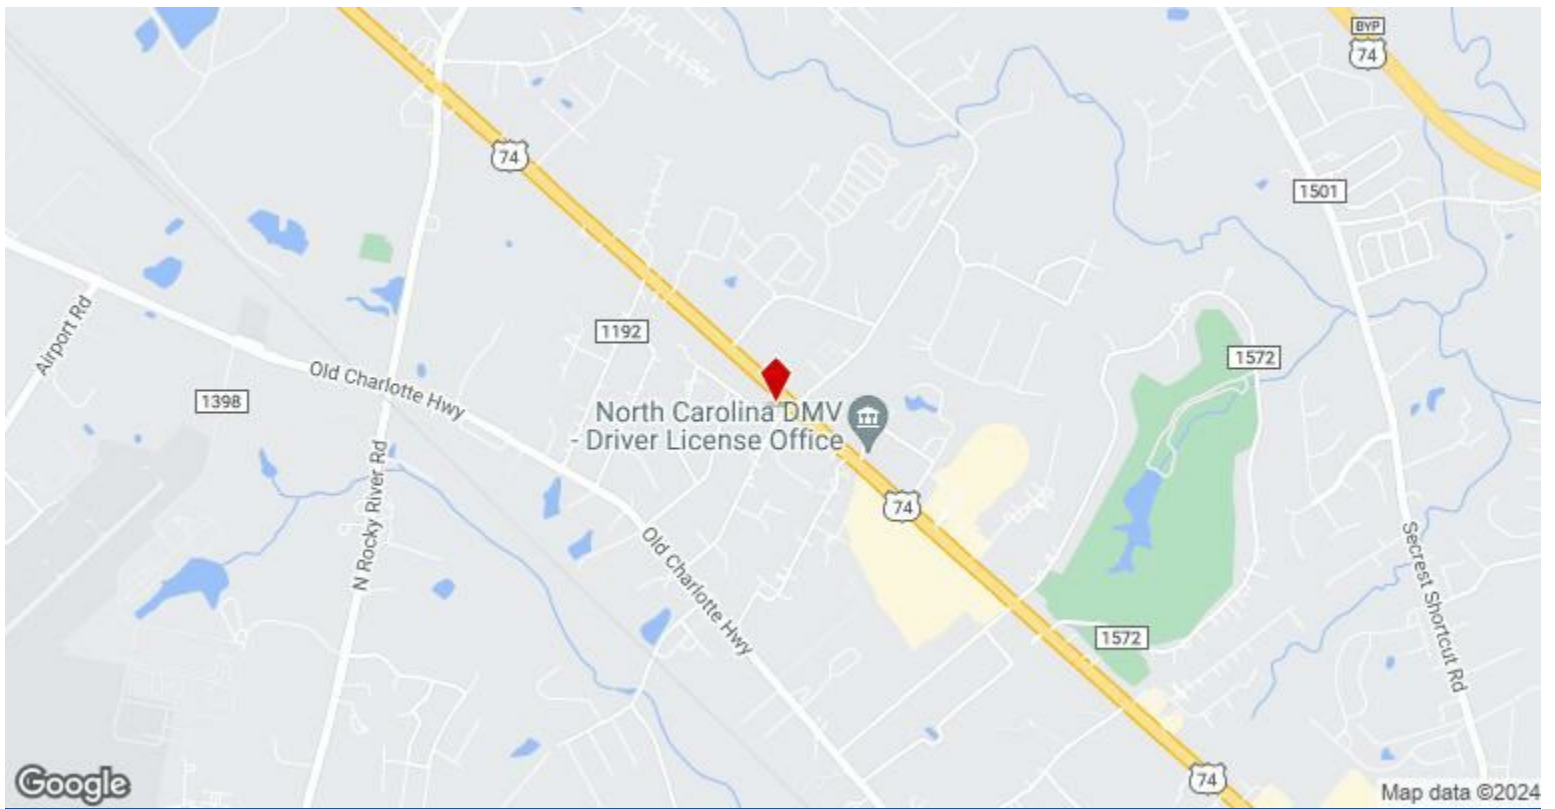

Main Intersection Lease Monroe/Charlotte Area

\$24.00 /SF/YR

Excellent 1.45 Acre parcel on high traffic thoroughfare. Highway 74 (Roosevelt Blvd) road frontage, corner lot at major intersection. Neighboring parcel is Auto Zone, Retail strip mall across the street, dealership across the intersection. Building has quality finished space with showroom, office, kitchenette, bath, storage, lobby, and more. Garage/warehouse space is 1700 feet with oversize garage bays and loads of storage space. Paved parking in front and ample parking inside fence....

- High Traffic Count. Major intersection on main thoroughfare. Large fenced parking lot, open parking lot. Showroom.

Rental Rate:	\$24.00 /SF/YR
Property Type:	Retail
Property Subtype:	Storefront Retail/Office
Gross Leasable Area:	3,000 SF
Year Built:	1962
Walk Score @:	24 (Car-Dependent)
Rental Rate Mo:	\$2.00 /SF/MO

1st Floor

Space Available	3,000 SF
Rental Rate	\$24.00 /SF/YR
Date Available	30 Days
Service Type	TBD
Space Type	Relet
Space Use	Retail
Lease Term	Negotiable

3301 W Roosevelt Blvd, Monroe, NC 28110

Excellent 1.45 Acre parcel on high traffic thoroughfare. Highway 74 (Roosevelt Blvd) road frontage, corner lot at major intersection. Neighboring parcel is Auto Zone, Retail strip mall across the street, dealership across the intersection. Building has quality finished space with showroom, office, kitchenette, bath, storage, lobby, and more. Garage/warehouse space is 1700 feet with oversize garage bays and loads of storage space. Paved parking in front and ample parking inside fence.