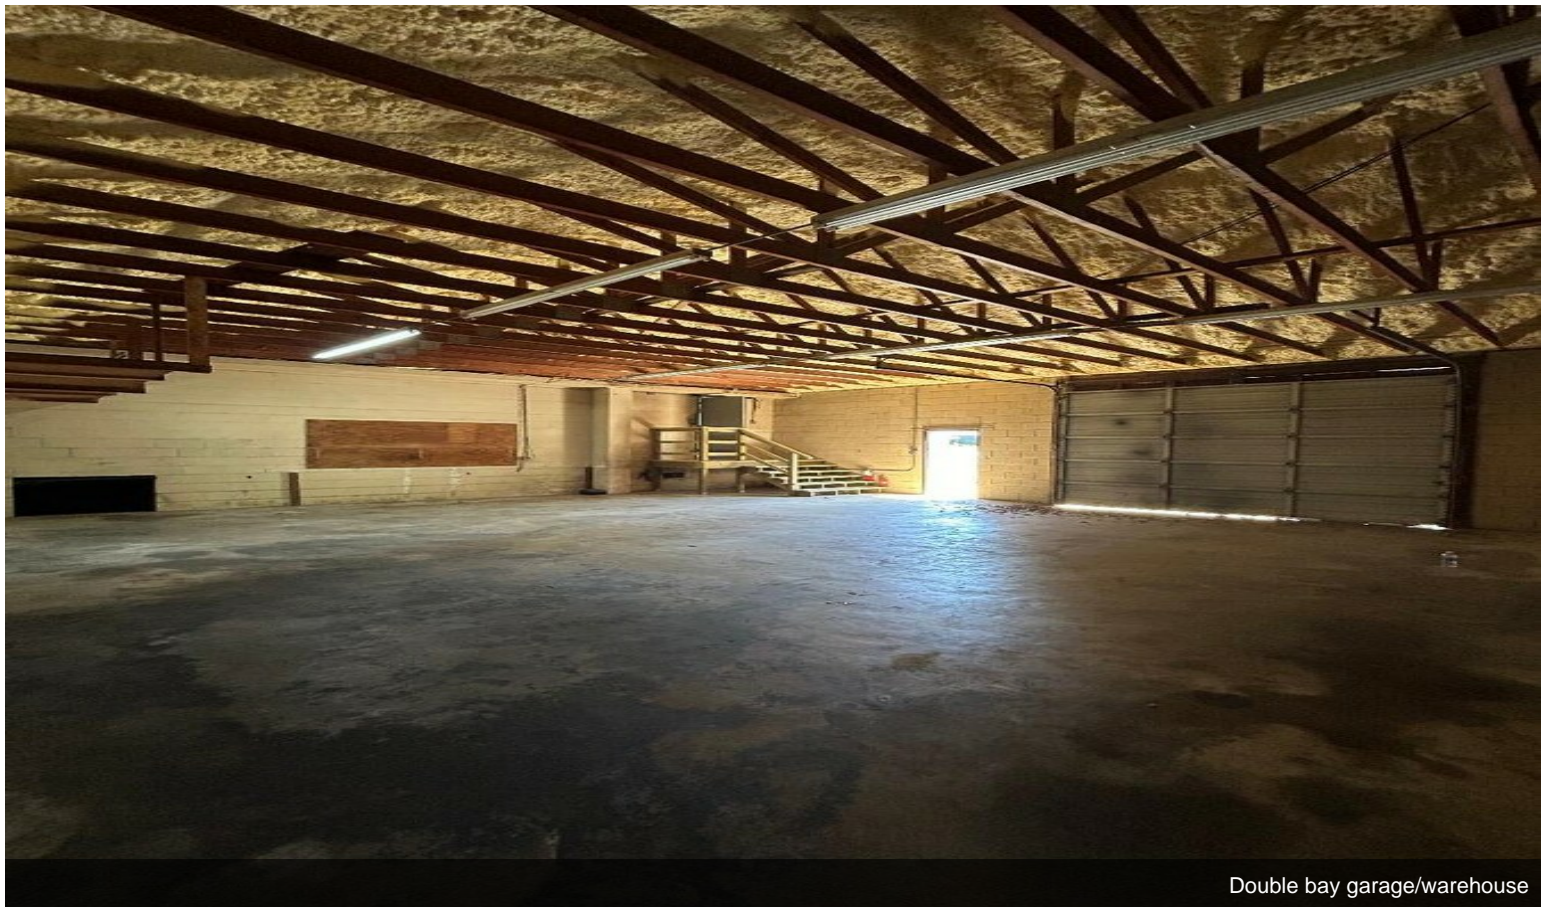

Double bay garage/warehouse