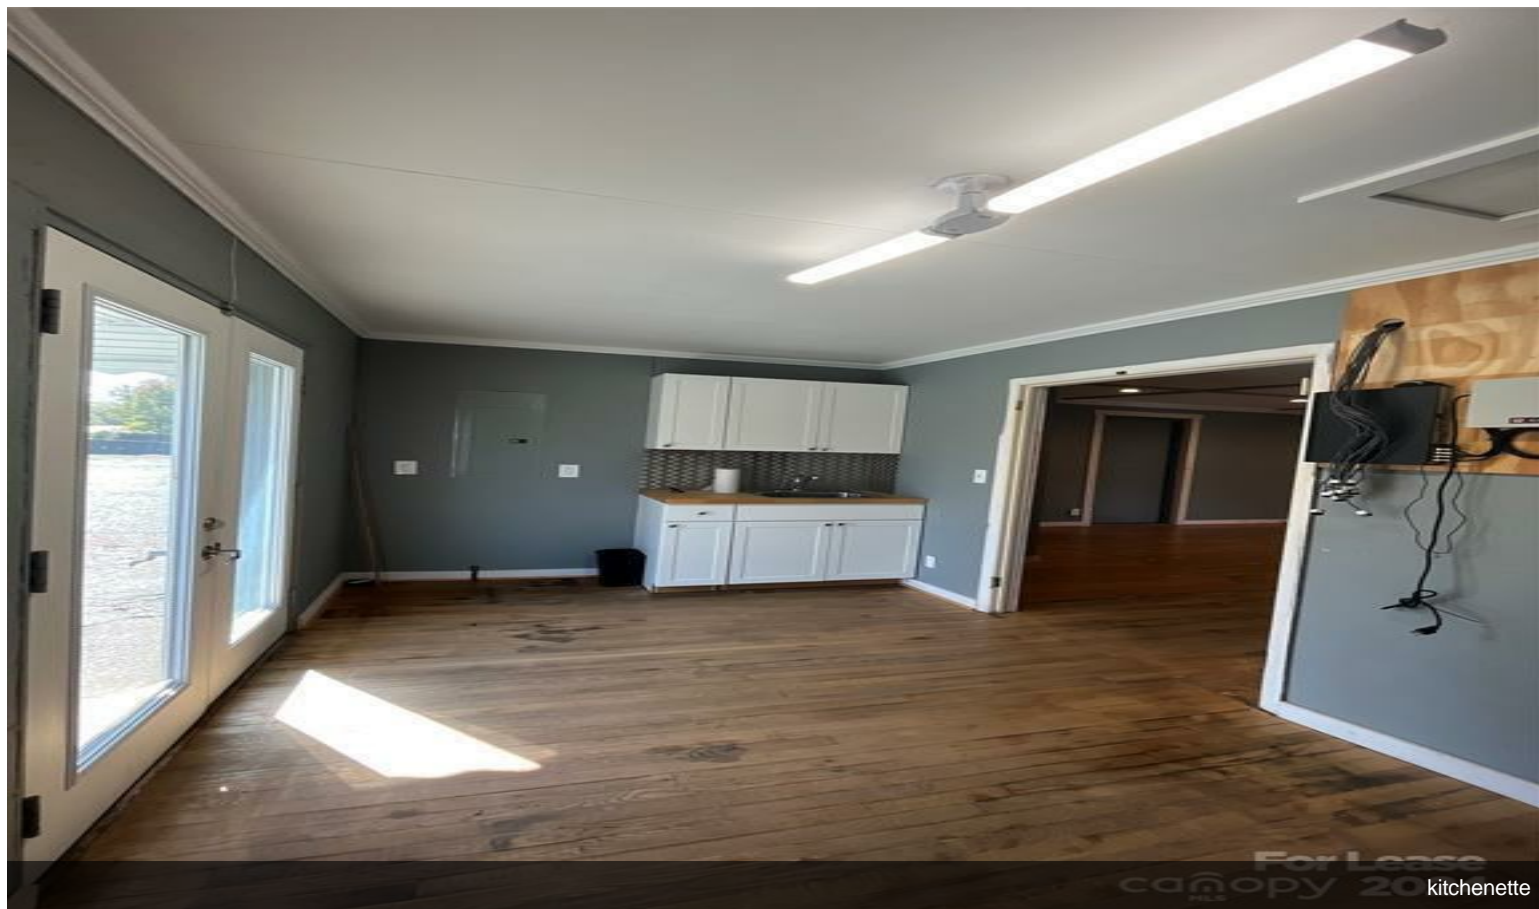

1st Floor

Space Available	3,000 SF
Rental Rate	\$24.00 /SF/YR
Date Available	30 Days
Service Type	TBD
Space Type	Relet
Space Use	Retail
Lease Term	Negotiable

3301 W Roosevelt Blvd, Monroe, NC 28110

Excellent 1.45 Acre parcel on high traffic thoroughfare. Highway 74 (Roosevelt Blvd) road frontage, corner lot at major intersection. Neighboring parcel is Auto Zone, Retail strip mall across the street, dealership across the intersection. Building has quality finished space with showroom, office, kitchenette, bath, storage, lobby, and more. Garage/warehouse space is 1700 feet with oversize garage bays and loads of storage space. Paved parking in front and ample parking inside fence.

Show room

Property Photos

Property Photos

Property Photos

Property Photos

Storage/ back lobby

Garage/warehouse

Property Photos