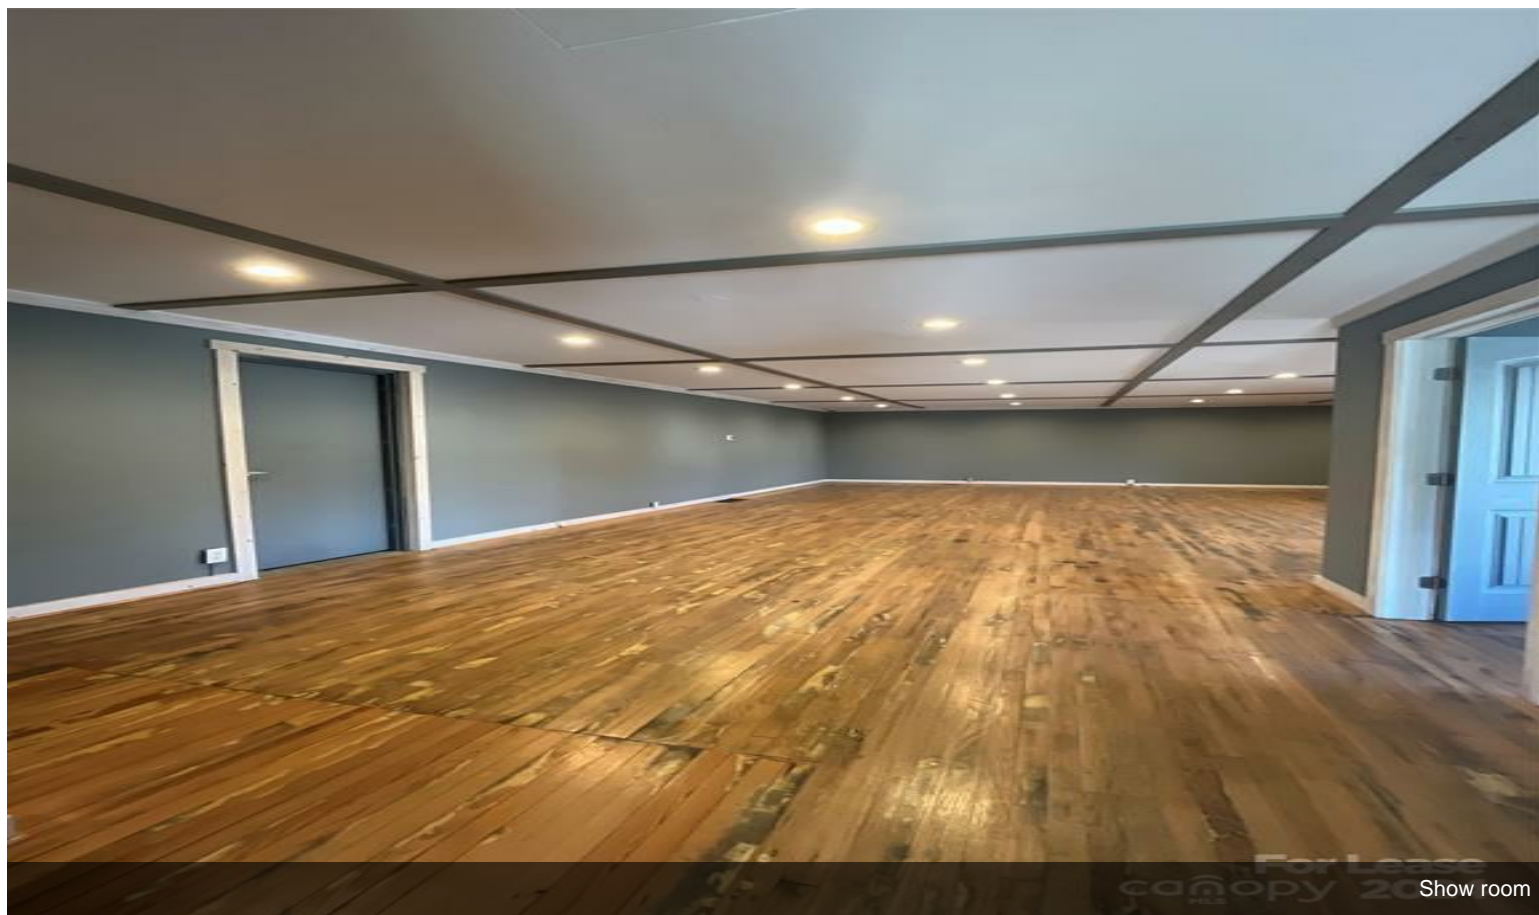

- High Traffic Count. Major intersection on main thoroughfare. Large fenced parking lot, open parking lot. Showroom.

Rental Rate:	\$24.00 /SF/YR
Property Type:	Retail
Property Subtype:	Storefront Retail/Office
Gross Leasable Area:	3,000 SF
Year Built:	1962
Walk Score @:	24 (Car-Dependent)
Rental Rate Mo:	\$2.00 /SF/MO

1st Floor

Space Available	3,000 SF
Rental Rate	\$24.00 /SF/YR
Date Available	30 Days
Service Type	TBD
Space Type	Relet
Space Use	Retail
Lease Term	Negotiable

3301 W Roosevelt Blvd, Monroe, NC 28110

Excellent 1.45 Acre parcel on high traffic thoroughfare. Highway 74 (Roosevelt Blvd) road frontage, corner lot at major intersection. Neighboring parcel is Auto Zone, Retail strip mall across the street, dealership across the intersection. Building has quality finished space with showroom, office, kitchenette, bath, storage, lobby, and more. Garage/warehouse space is 1700 feet with oversize garage bays and loads of storage space. Paved parking in front and ample parking inside fence.

Show room

Property Photos

Property Photos

Property Photos

Property Photos

Storage/ back lobby

Garage/warehouse

Property Photos