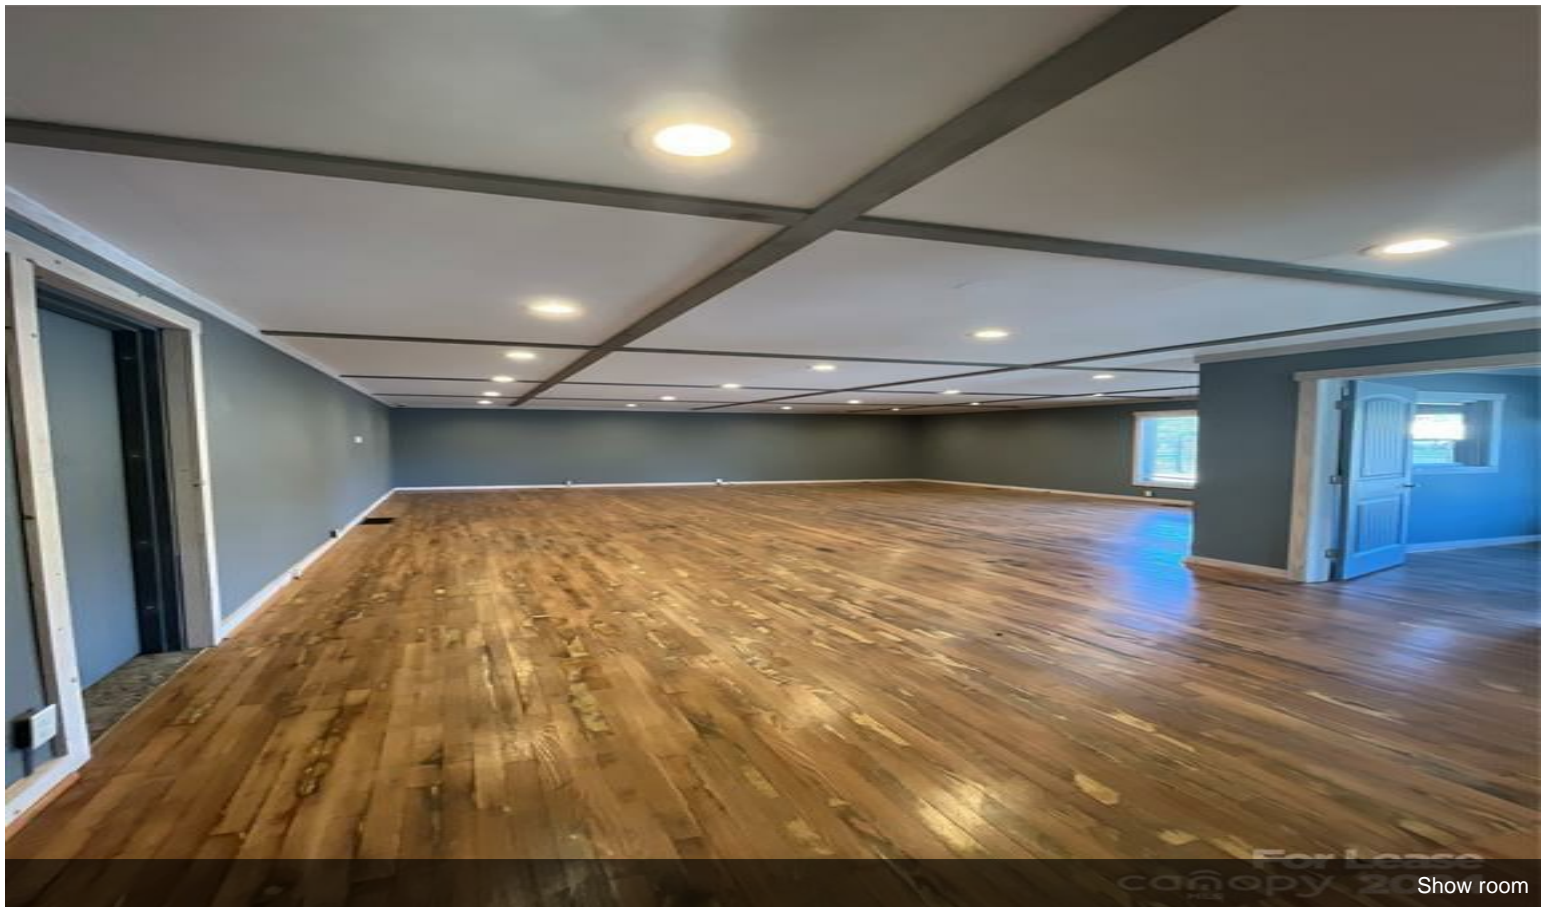

- High Traffic Count. Major intersection on main thoroughfare. Large fenced parking lot, open parking lot. Showroom.

Rental Rate:	\$24.00 /SF/YR
Property Type:	Retail
Property Subtype:	Storefront Retail/Office
Gross Leasable Area:	3,000 SF
Year Built:	1962
Walk Score @:	24 (Car-Dependent)
Rental Rate Mo:	\$2.00 /SF/MO

1st Floor

Space Available	3,000 SF
Rental Rate	\$24.00 /SF/YR
Date Available	30 Days
Service Type	TBD
Space Type	Relet
Space Use	Retail
Lease Term	Negotiable

3301 W Roosevelt Blvd, Monroe, NC 28110

Excellent 1.45 Acre parcel on high traffic thoroughfare. Highway 74 (Roosevelt Blvd) road frontage, corner lot at major intersection. Neighboring parcel is Auto Zone, Retail strip mall across the street, dealership across the intersection. Building has quality finished space with showroom, office, kitchenette, bath, storage, lobby, and more. Garage/warehouse space is 1700 feet with oversize garage bays and loads of storage space. Paved parking in front and ample parking inside fence.

Show room

Property Photos

Property Photos

Property Photos

Property Photos

Storage/ back lobby

Garage/warehouse

Property Photos