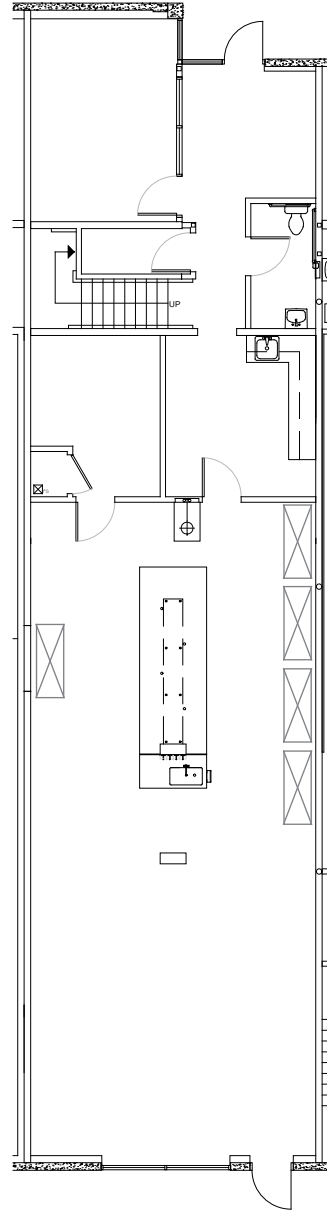

11558 Sorrento Valley Rd, San Diego
SOVA Science District | Central

Suite 3 | 3,148 RSF
Lab Available Now

FIRST FLOOR