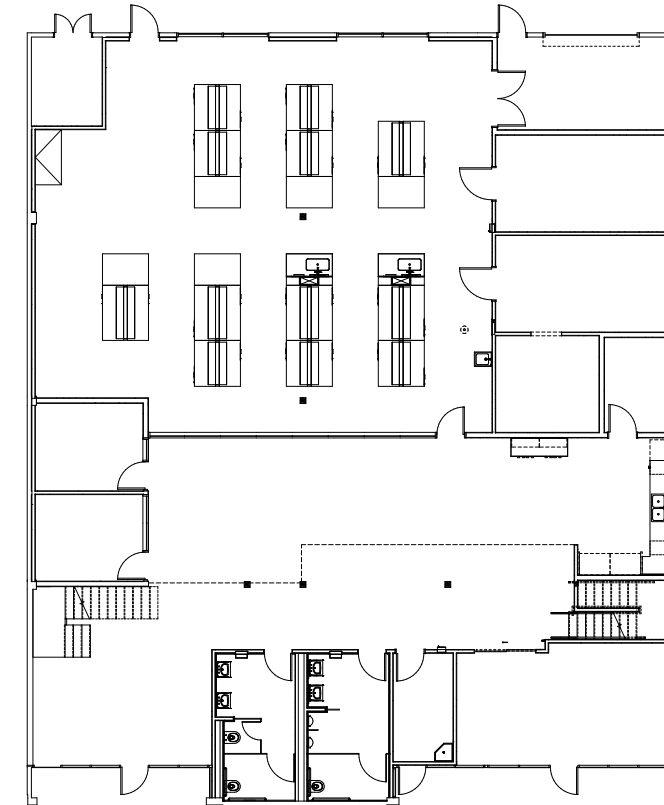

11760 Sorrento Valley Rd, San Diego SOVA Science District | North

Suite A | 7,290 RSF

Lab Available Now

FIRST FLOOR