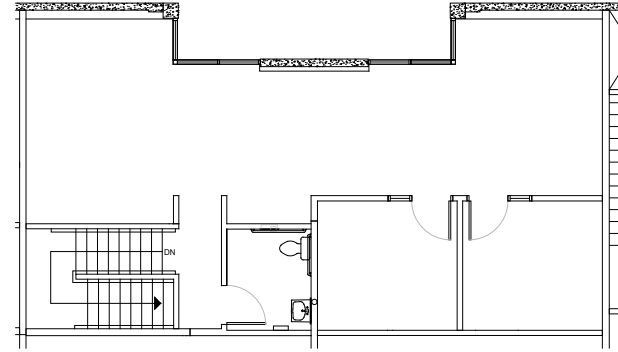

SECOND FLOOR