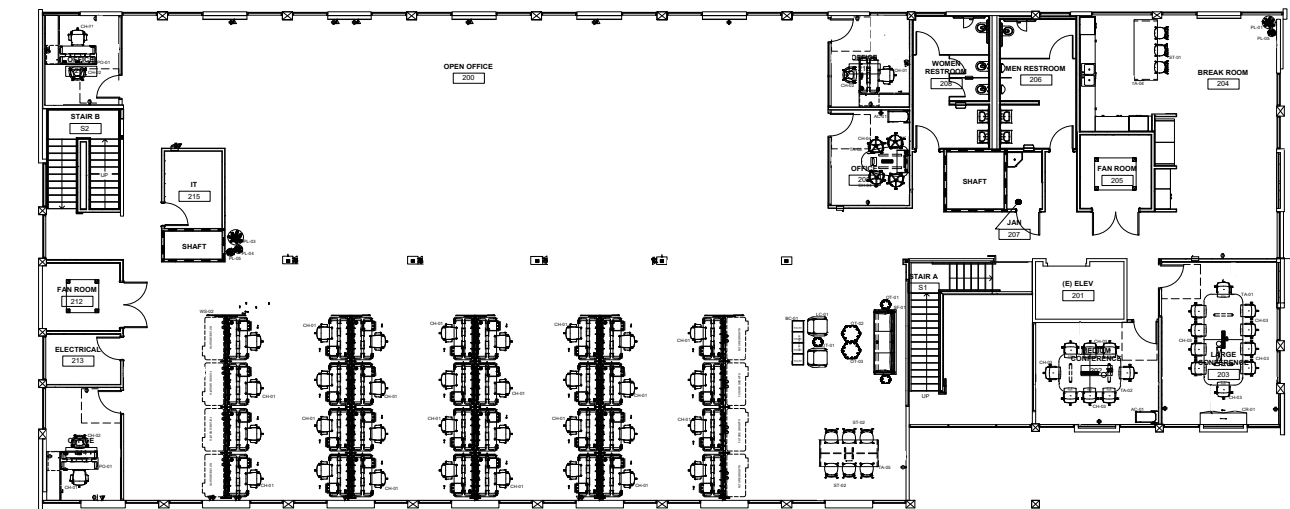

Play

Tenant Competitions & Prizes
Outdoor Gaming
Adopt a Puppy Event

11772

SCIENCE DISTRICT

NORTH

AVAILABILITY: SOVA NORTH

Lab Space

BUILDING	SQ FT	SUITE	STATUS	NOTES
11760 SVR	7,290	A	Available	
11772 SVR	20,217	Full Building	Available	Move-in ready fitted lab. New furniture available in the upstairs office area

Fitted Lab Available Now

FIRST FLOOR

SECOND FLOOR

Furniture shown in the open office, private offices, conference rooms, and reception area is available now.

11772 BLDG

MOVE-IN READY FITTED LAB
WITH NEW OFFICE FURNITURE