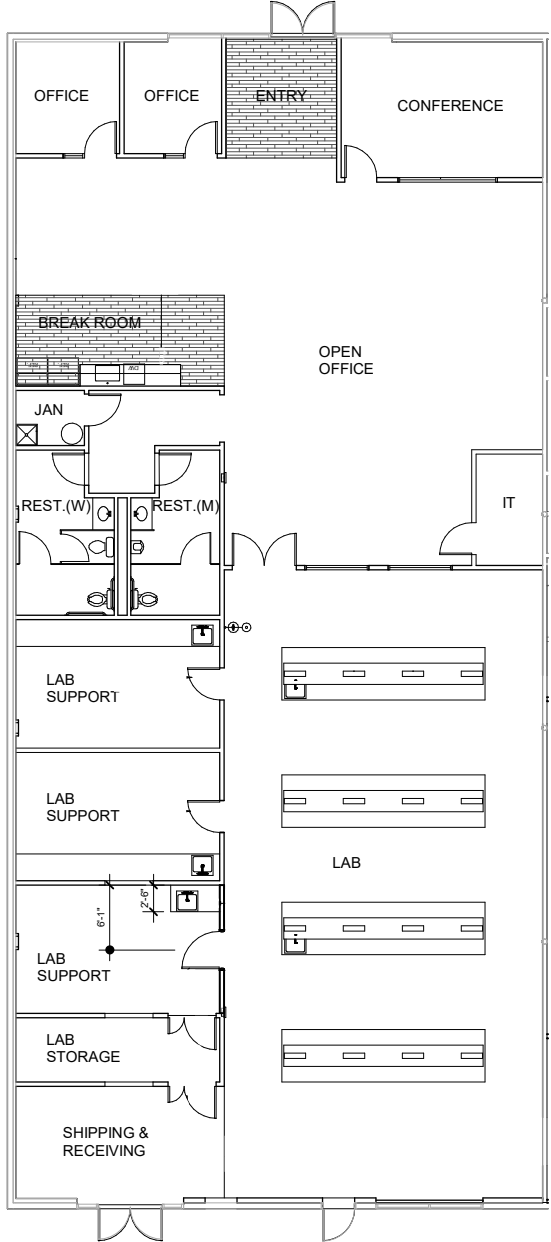

10581 Roselle Street, San Diego
SOVA Science District | South

Suite 100 | 5,541 RSF
Fitted Lab Available Now

CLICK FOR
VIRTUAL TOUR