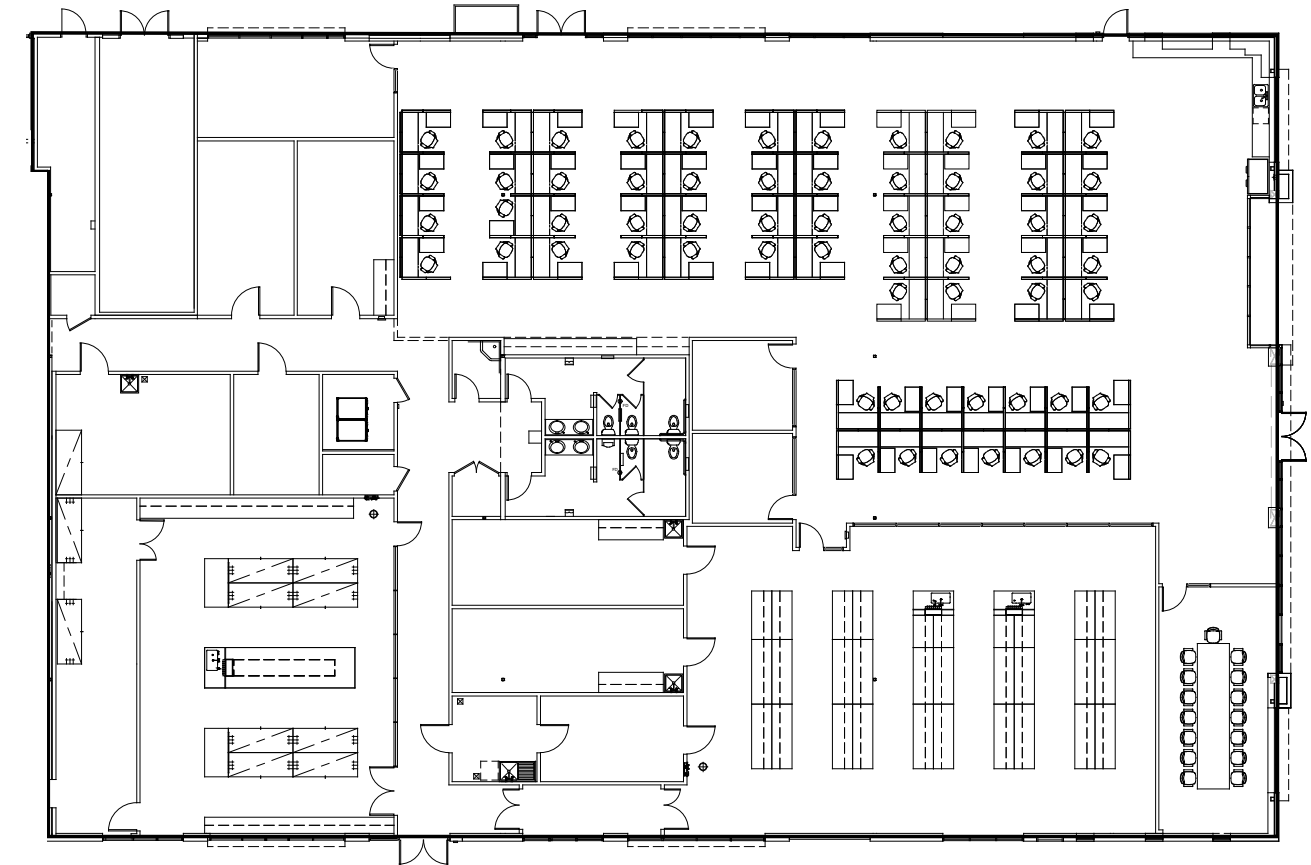

Office Space

BUILDING	SQ FT	SUITE	STATUS	NOTES
11555 SVR	3,740	201	Available	

AVAILABLE
 OFFICE
 SPACE

11494 Sorrento Valley Rd, San Diego
SOVA Science District | Central

11494-A | 15,037 RSF
Turn-key fitted lab