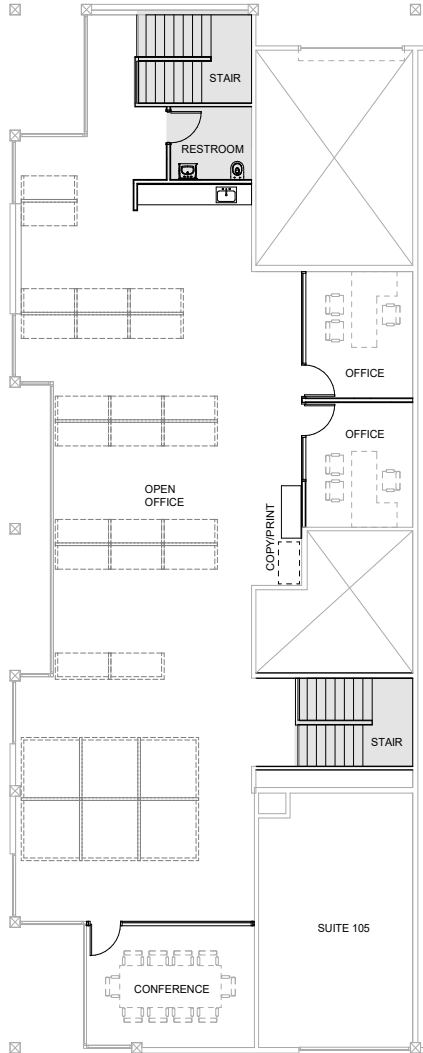

11578 Sorrento Valley Rd, San Diego
SOVA Science District | Central

11578 Suite 25 | 8,834 RSF

Fitted Lab Available Now

*FFE shown as conceptual

[CLICK FOR VIRTUAL TOUR](#)

11578 Suite 29 | 12,947 RSF

Fitted Lab Available Now

[CLICK FOR VIRTUAL TOUR](#)

FIRST FLOOR

SECOND FLOOR

11585 Sorrento Valley Rd, San Diego
SOVA Science District | Central

Suite 101 | 6,930 RSF

Fitted Lab Available Now

*FFE shown as conceptual

[CLICK FOR VIRTUAL TOUR](#)

FIRST FLOOR

MEZZANINE