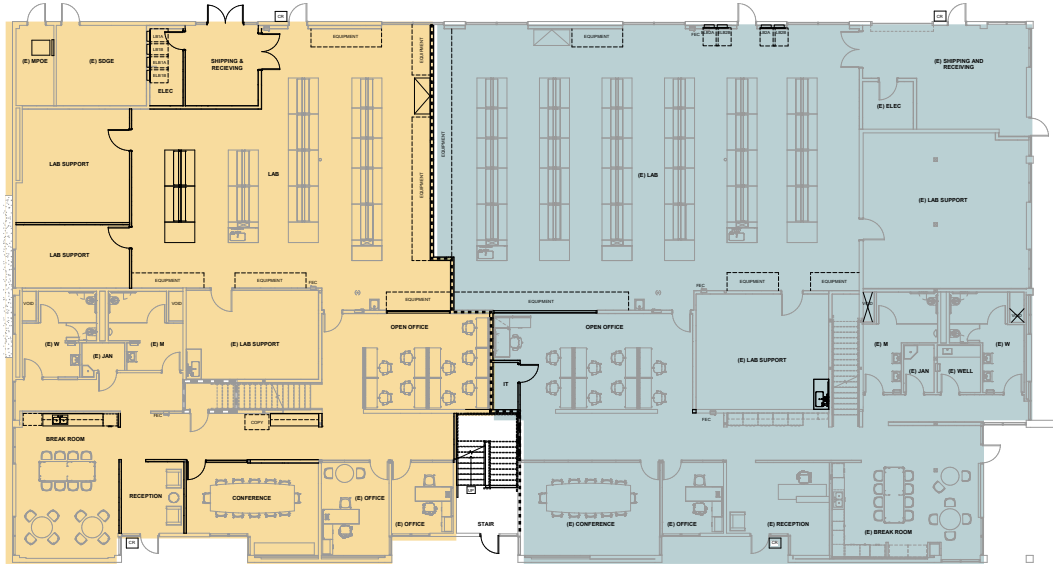

11578 Sorrento Valley Rd, San Diego
SOVA Science District | Central

11578 Suite 25 | 8,834 RSF

Fitted Lab Available Now

*FFE shown as conceptual

[CLICK FOR VIRTUAL TOUR](#)

11578 Suite 29 | 12,947 RSF

Fitted Lab Available Now