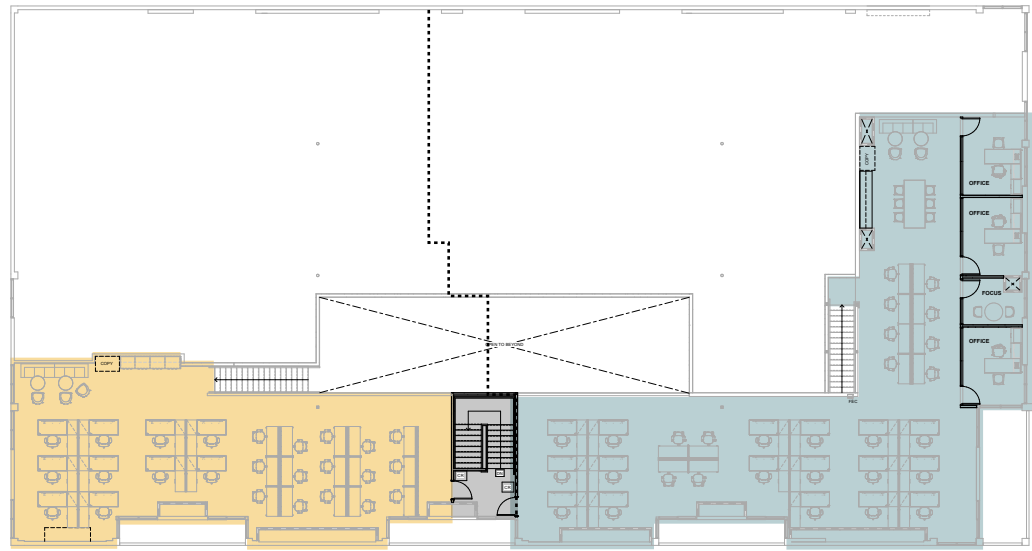

11578 Sorrento Valley Rd, San Diego
SOVA Science District | Central

11578 Suite 25 | 8,834 RSF

Fitted Lab Available Now

*FFE shown as conceptual

[CLICK FOR VIRTUAL TOUR](#)

11578 Suite 29 | 12,947 RSF

Fitted Lab Available Now

[CLICK FOR VIRTUAL TOUR](#)

FIRST FLOOR

SECOND FLOOR

11585 Sorrento Valley Rd, San Diego
SOVA Science District | Central

Suite 101 | 6,930 RSF

Fitted Lab Available Now

*FFE shown as conceptual

[CLICK FOR VIRTUAL TOUR](#)

FIRST FLOOR

MEZZANINE