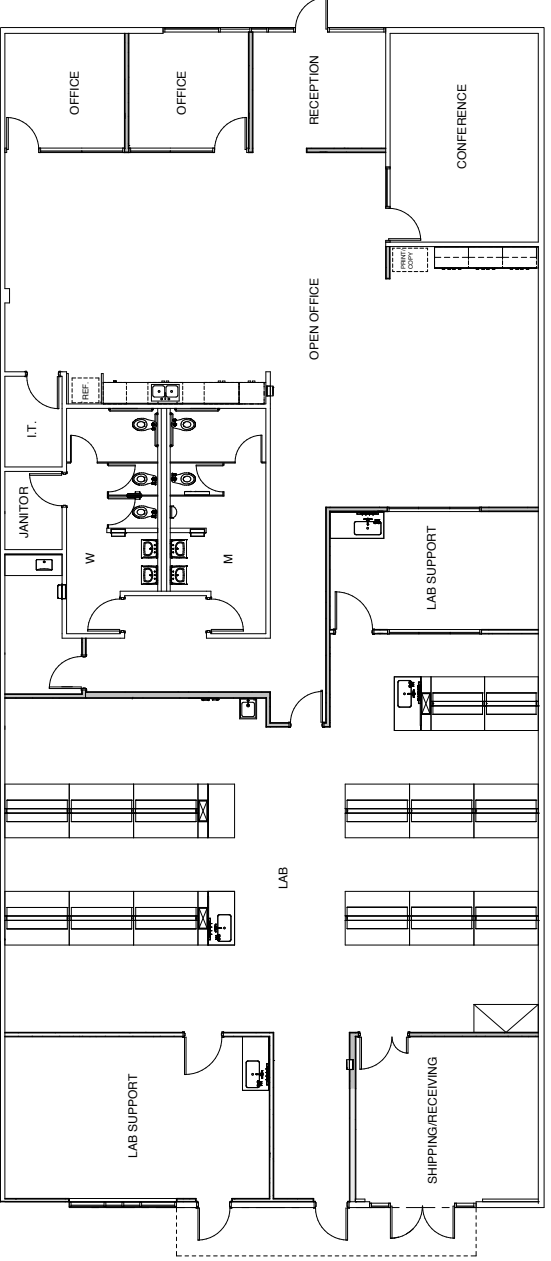

Fitted Lab Available Now

FIRST FLOOR

SECOND FLOOR

Furniture shown in the open office, private offices, conference rooms, and reception area is available now.

11772 BLDG

MOVE-IN READY FITTED LAB
WITH NEW OFFICE FURNITURE

Suite 100 | 5,541 RSF
Fitted Lab Available Now

CLICK FOR
VIRTUAL TOUR

10581 Roselle Street, San Diego
SOVA Science District | South

Suite 105 | 5,528 RSF
Fitted Lab Available Now

CLICK FOR
VIRTUAL TOUR

10581 Roselle Street, San Diego
SOVA Science District | South