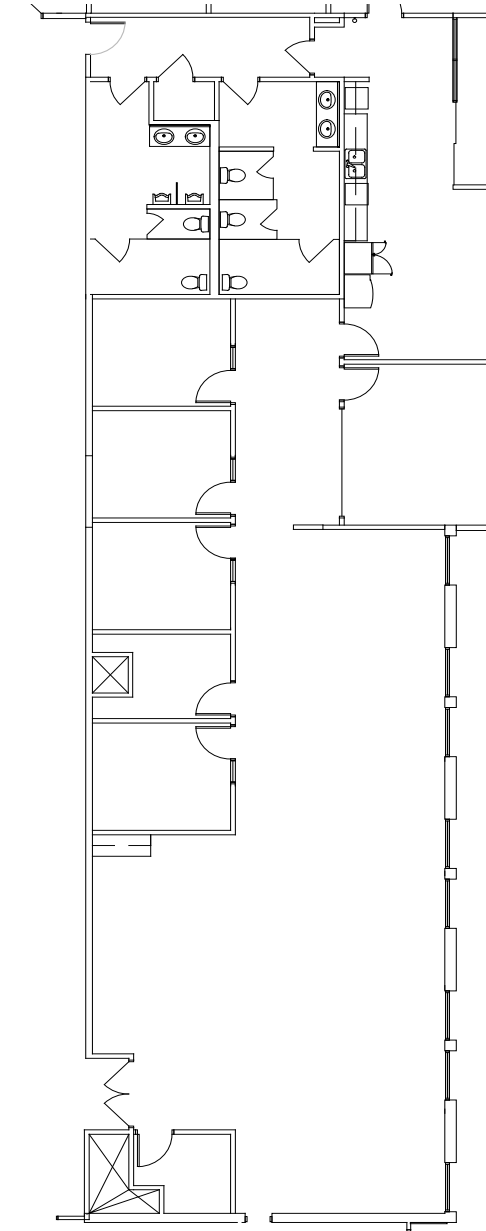

Suite 201 | 3,740 RSF

Available Office Space

10581

SCIENCE DISTRICT

SOUTH

AVAILABILITY: SOVA SOUTH

Lab Space

BUILDING	SQ FT	SUITE	STATUS	NOTES
10575 Roselle	10,294	100	Available	
10581 Roselle	5,541	100*	Available	Fitted Lab
10581 Roselle	5,528	105*	Available	Fitted Lab
10581 Roselle	5,523	110*	June 2026	