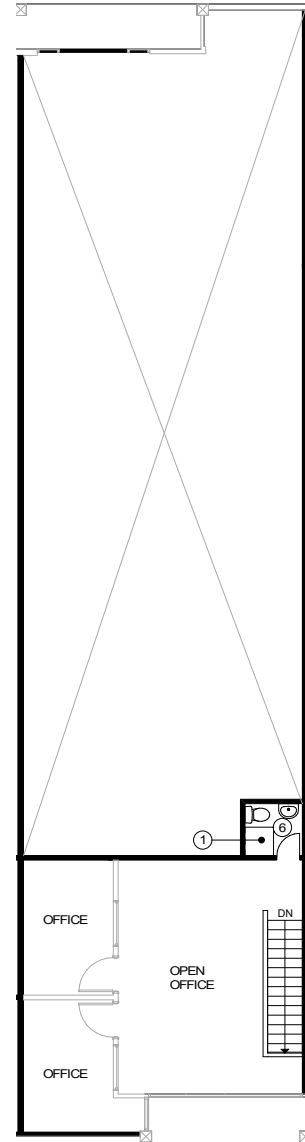

11585 Sorrento Valley Rd, San Diego
SOVA Science District | Central

Suite 107 | 3,345 RSF

Lab Available Now

FIRST FLOOR