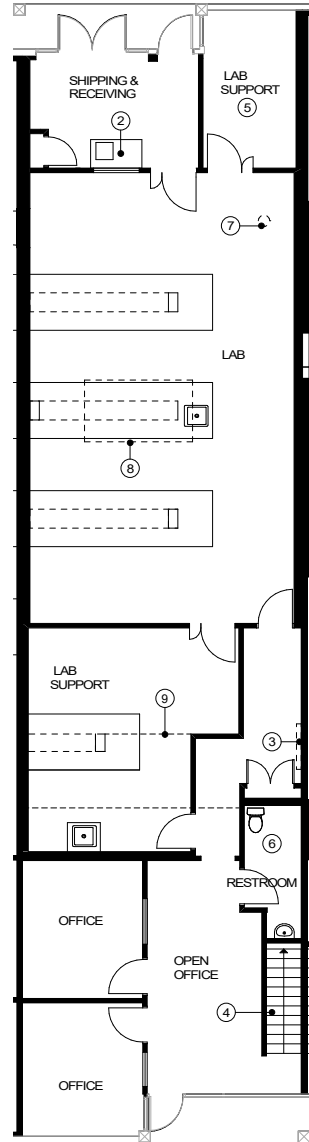

11585 Sorrento Valley Rd, San Diego
SOVA Science District | Central

Suite 107 | 3,345 RSF

Lab Available Now

FIRST FLOOR