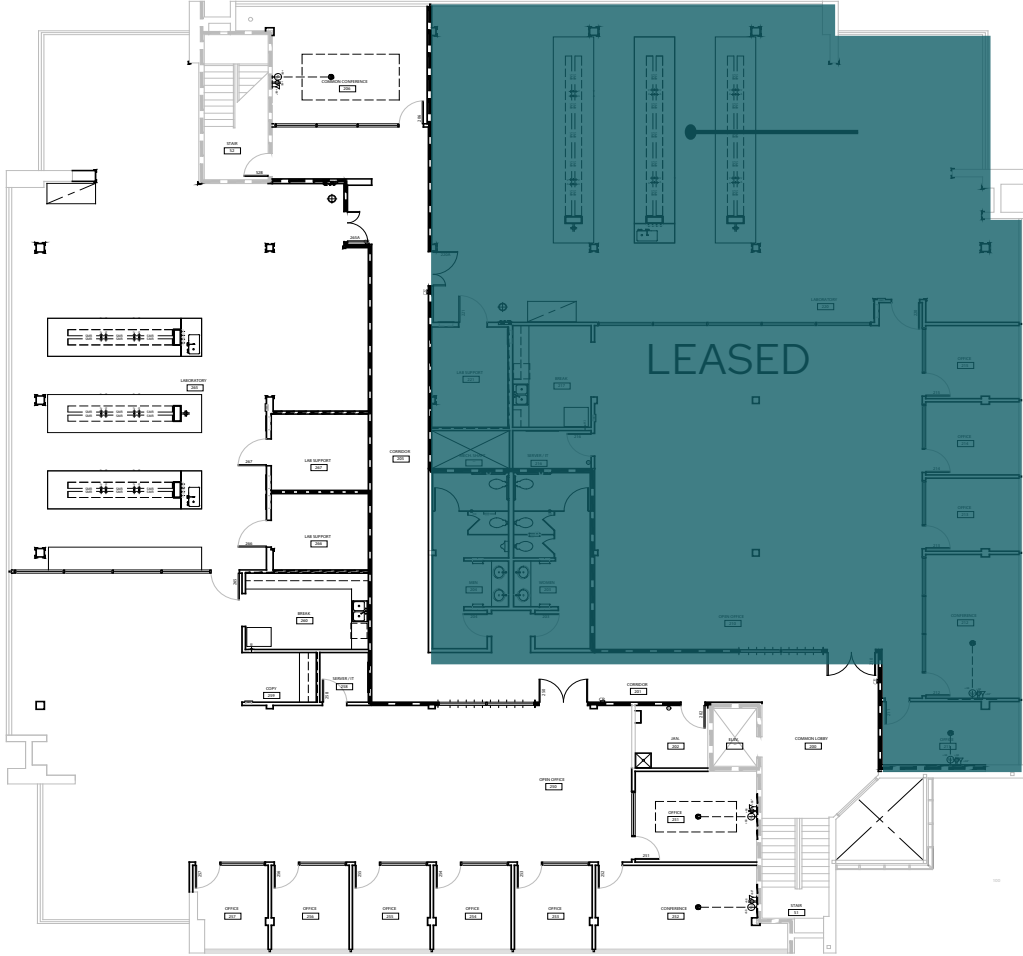

Suite 110 | 5,523 RSF

Lab Available June 2026

SCIENCE DISTRICT

SYCAMORE

10675 Sorrento Valley Rd, San Diego
SOVA Science District | Sycamore

Suite 200 | 7,950 RSF
Lab Space Available

CLICK FOR
VIRTUAL TOUR

NOVA