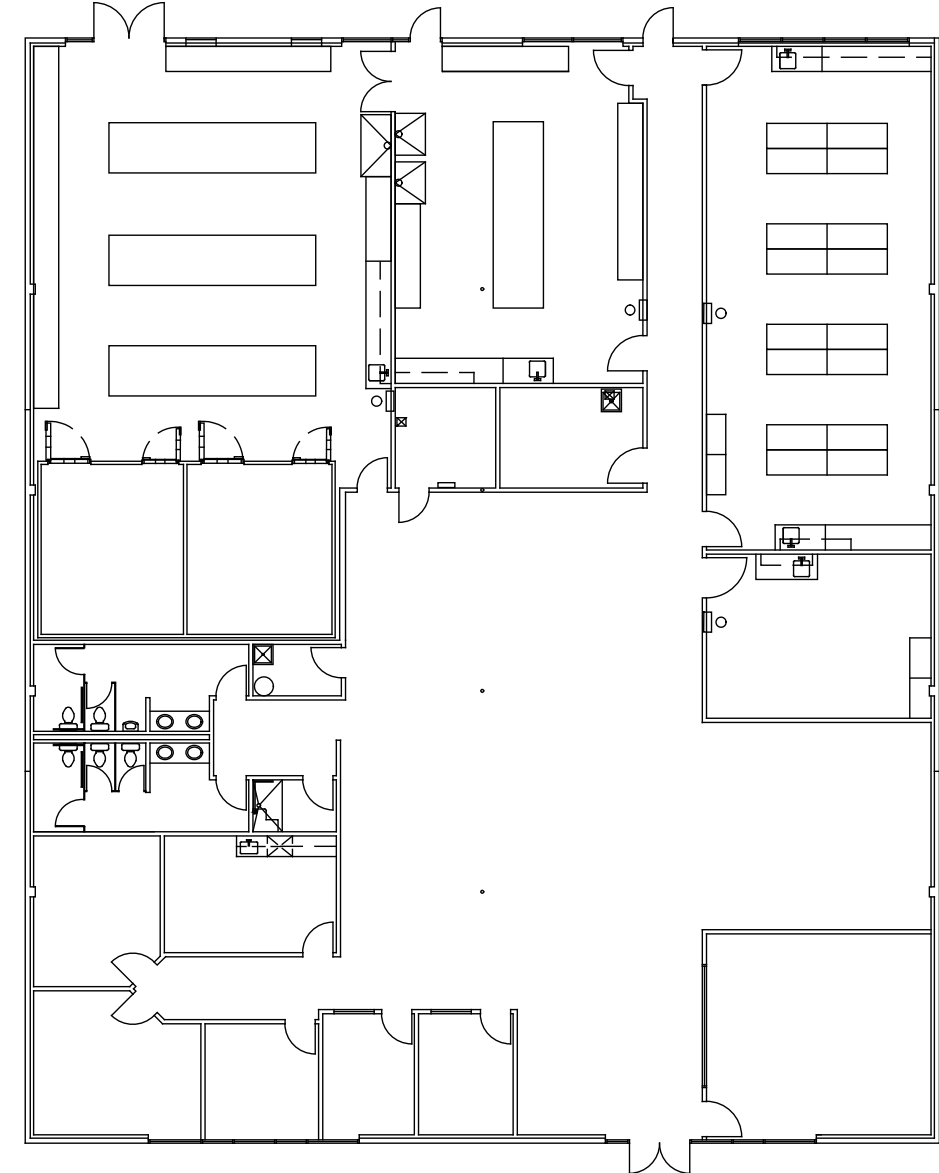

10575 Roselle Street, San Diego SOVA Science District | South

Suite 100 | 10,294 RSF
Lab Available Now