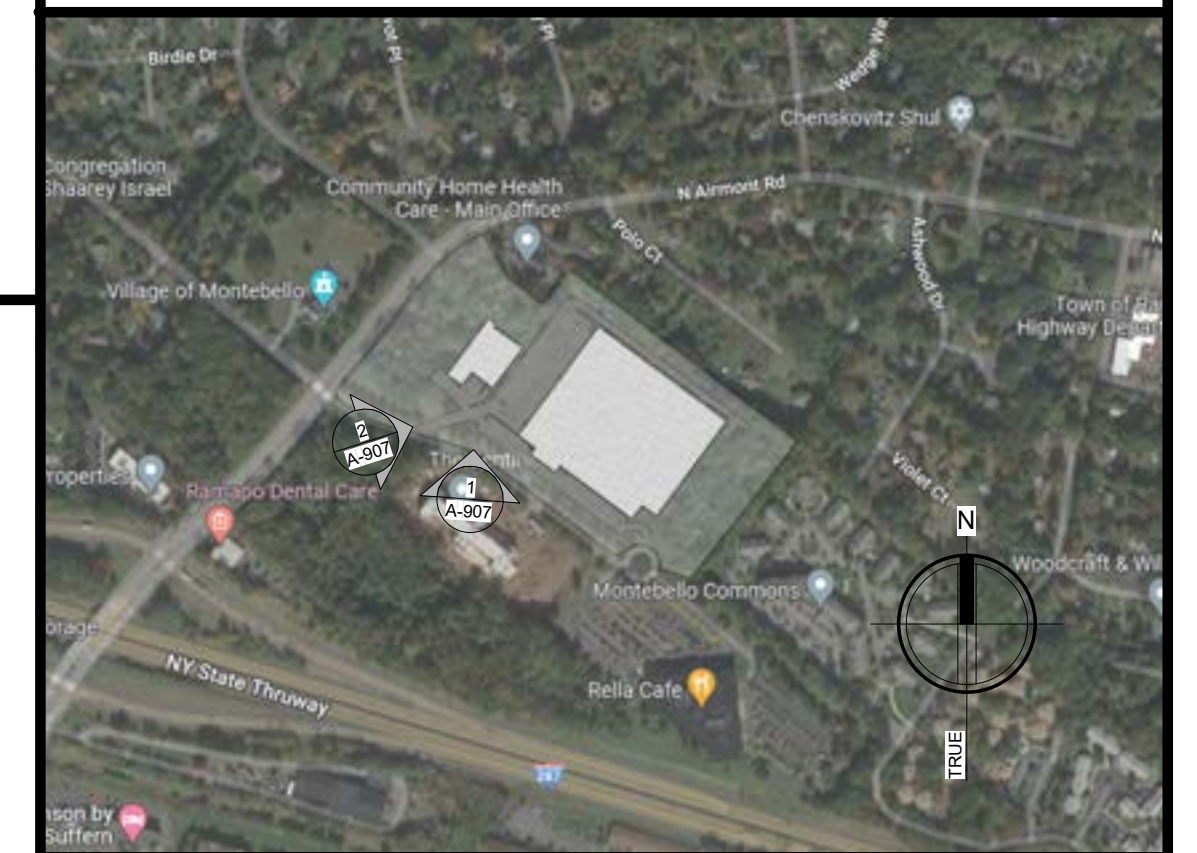

① VIEW FROM RELLA BLVRD
EXTERIOR RENDERING 1

② VIEW FROM RELLA BLVRD NEAR N AIRMONT CROSSING
EXTERIOR RENDERING 2

PROJECT

NORTH

KEY PLAN

AREA OF CONSTRUCTION

PLANNING BOARD SUBMISSION

REVISIONS:

Project: **RELLA BOULEVARD WAREHOUSE**
Village of Montebello, Rockland County, New York

Drawing Name:
EXTERIOR RENDERINGS

Drawn: IDEA Scale: As Noted Project: 21112 Date: 03/16/22

Drawing Number:
A-907