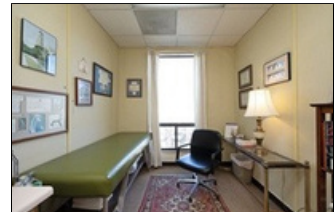

## 109 Conner Drive, Suite 207

- ~~\$700,00~~ \$649,000
- Approximately 2850 gsf
- Short distance to University Place, branch banking and restaurants
- Elevator access
- Formerly used as an ENT practice