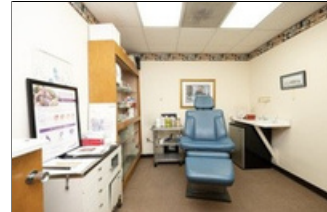

## 109 Conner Drive, Suite 207

- ~~\$700,00~~ \$649,000
- Approximately 2850 gsf
- Short distance to University Place, branch banking and restaurants
- Elevator access
- Formerly used as an ENT practice