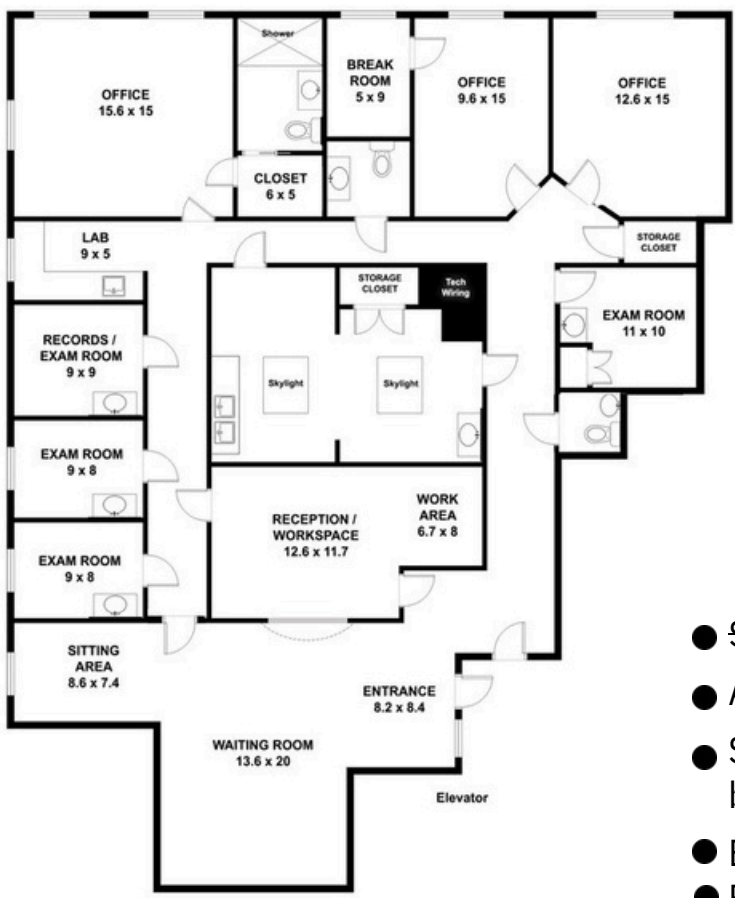

# MEDICAL OFFICE SUITE FOR SALE

## 109 Conner Drive, Suite 207

- ~~\$700,00~~ \$649,000
- Approximately 2850 gsf
- Short distance to University Place, branch banking and restaurants
- Elevator access
- Formerly used as an ENT practice