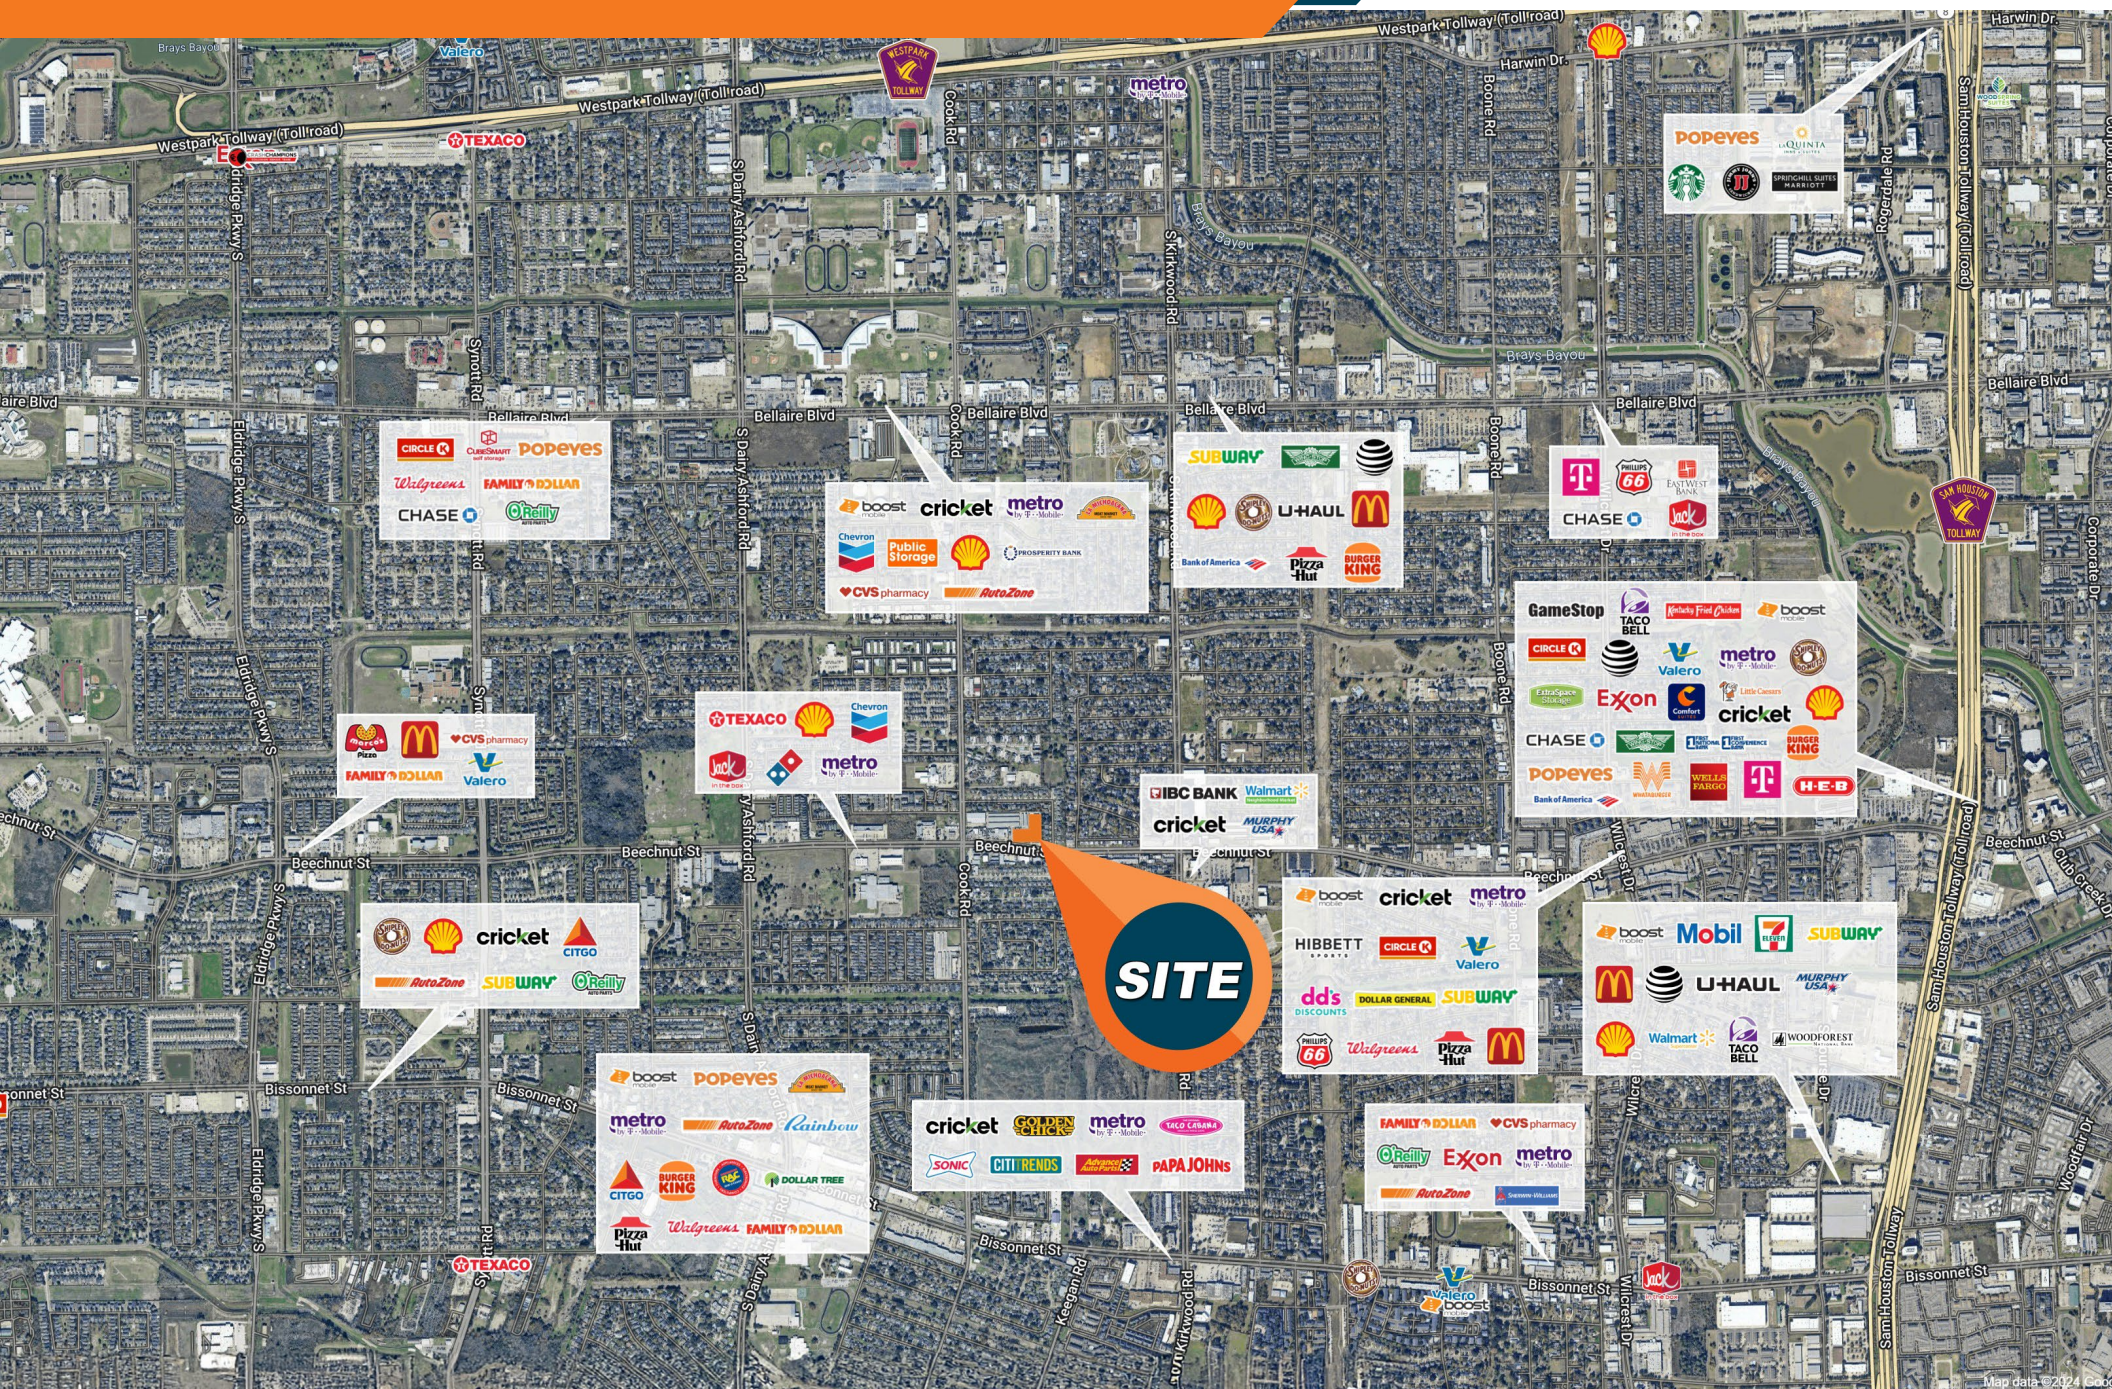

For Lease

The information contained herein while based upon data supplied by sources deemed reliable, is subject to errors or omissions and is not in any way, warranted by Hunnington Properties or by any agent, independent associate, subsidiary or employee of Hunnington Properties This information is subject to change.