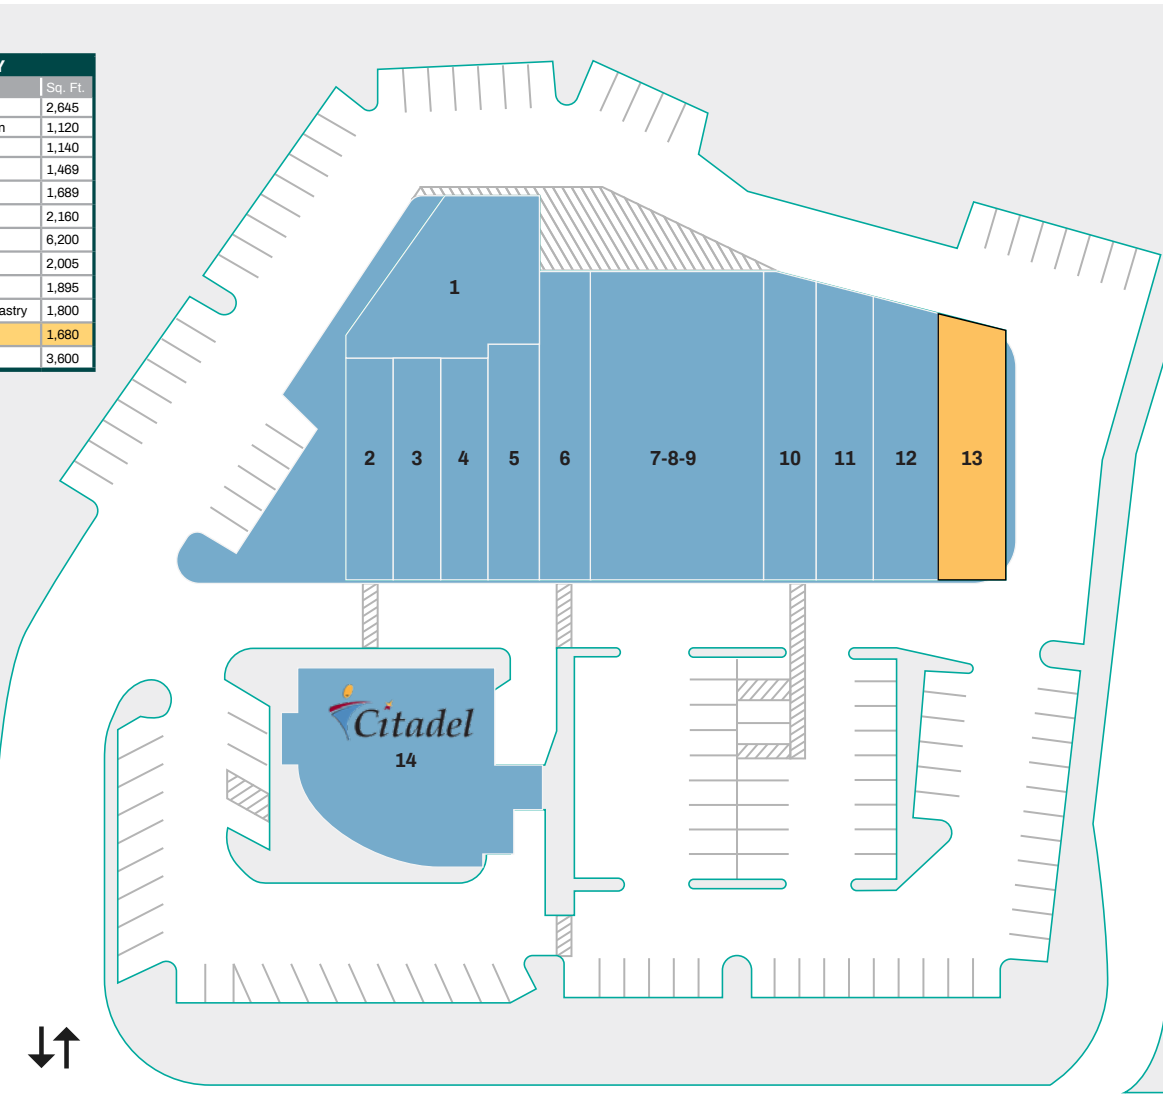

# KIMBERTON SHOPPES

550 - 558 Kimberton Rd, Phoenixville, PA 19460

TENANT KEY		
Unit	Tenant	Sq. Ft.
1	Purls of Wisdom	2,845
2	RK Arters Tax Preparation	1,120
3	State Farm Insurance	1,140
4	Day Spa	1,489
5	Kimberton Nails	1,689
6	Z-Best Cleaners	2,160
7-9	Gracie Jiu Jitsu	6,200
10	Asian Cafe	2,005
11	Tio Mexican Restaurant	1,895
12	Dante's Italian Bistro & Pastry	1,800
13	Available	1,680
14	Citadel (Pad Site)	3,600