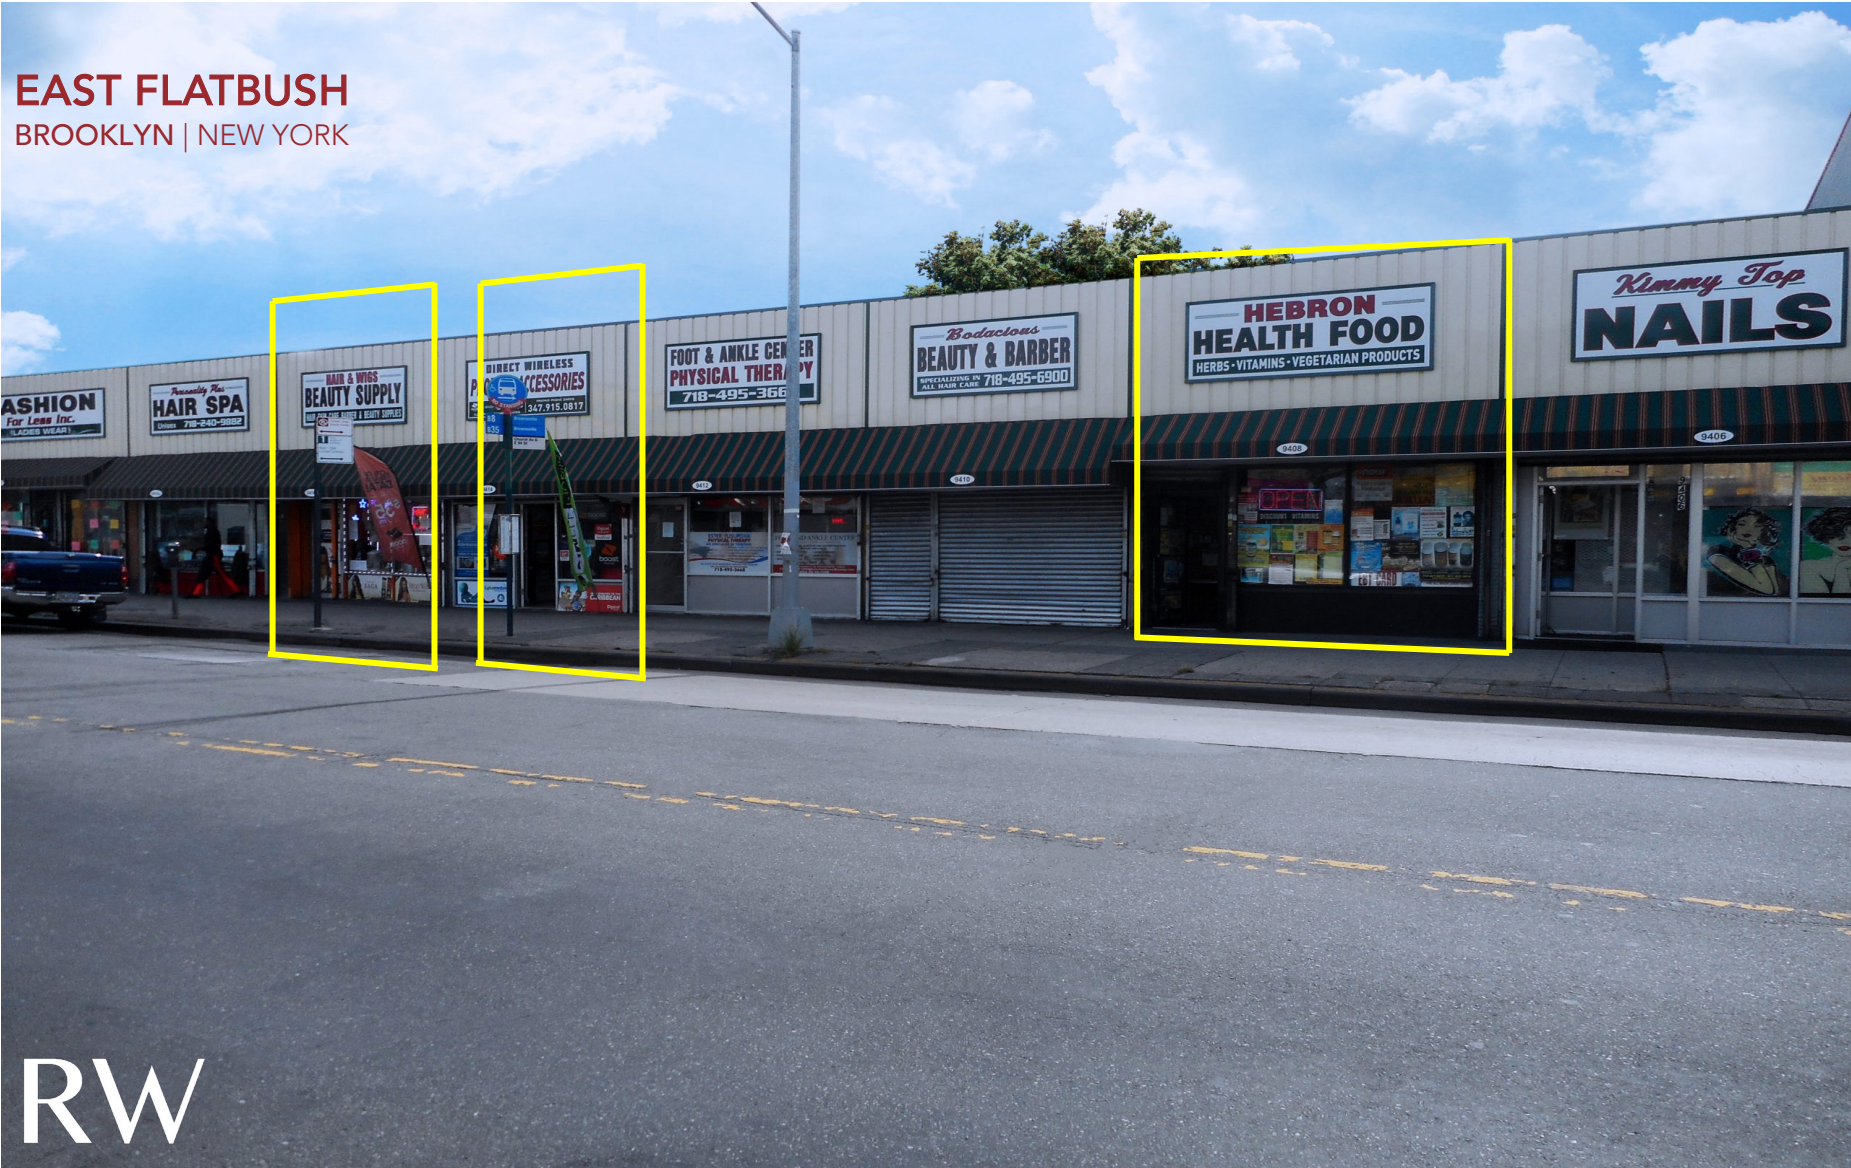

9406-9418 CHURCH AVENUE

2,190 SF

Available For Lease

Brokers Protected

Between Linden Boulevard & E 95 Street

EAST FLATBUSH
BROOKLYN | NEW YORK

RW

9406-9418 CHURCH AVENUE

2,190 SF

Available For Lease

Between Linden Boulevard & E 95 Street

9406-9418 CHURCH AVENUE

2,190 SF

Available For Lease

Between Linden Boulevard & E 95 Street

EAST FLATBUSH
BROOKLYN | NEW YORK