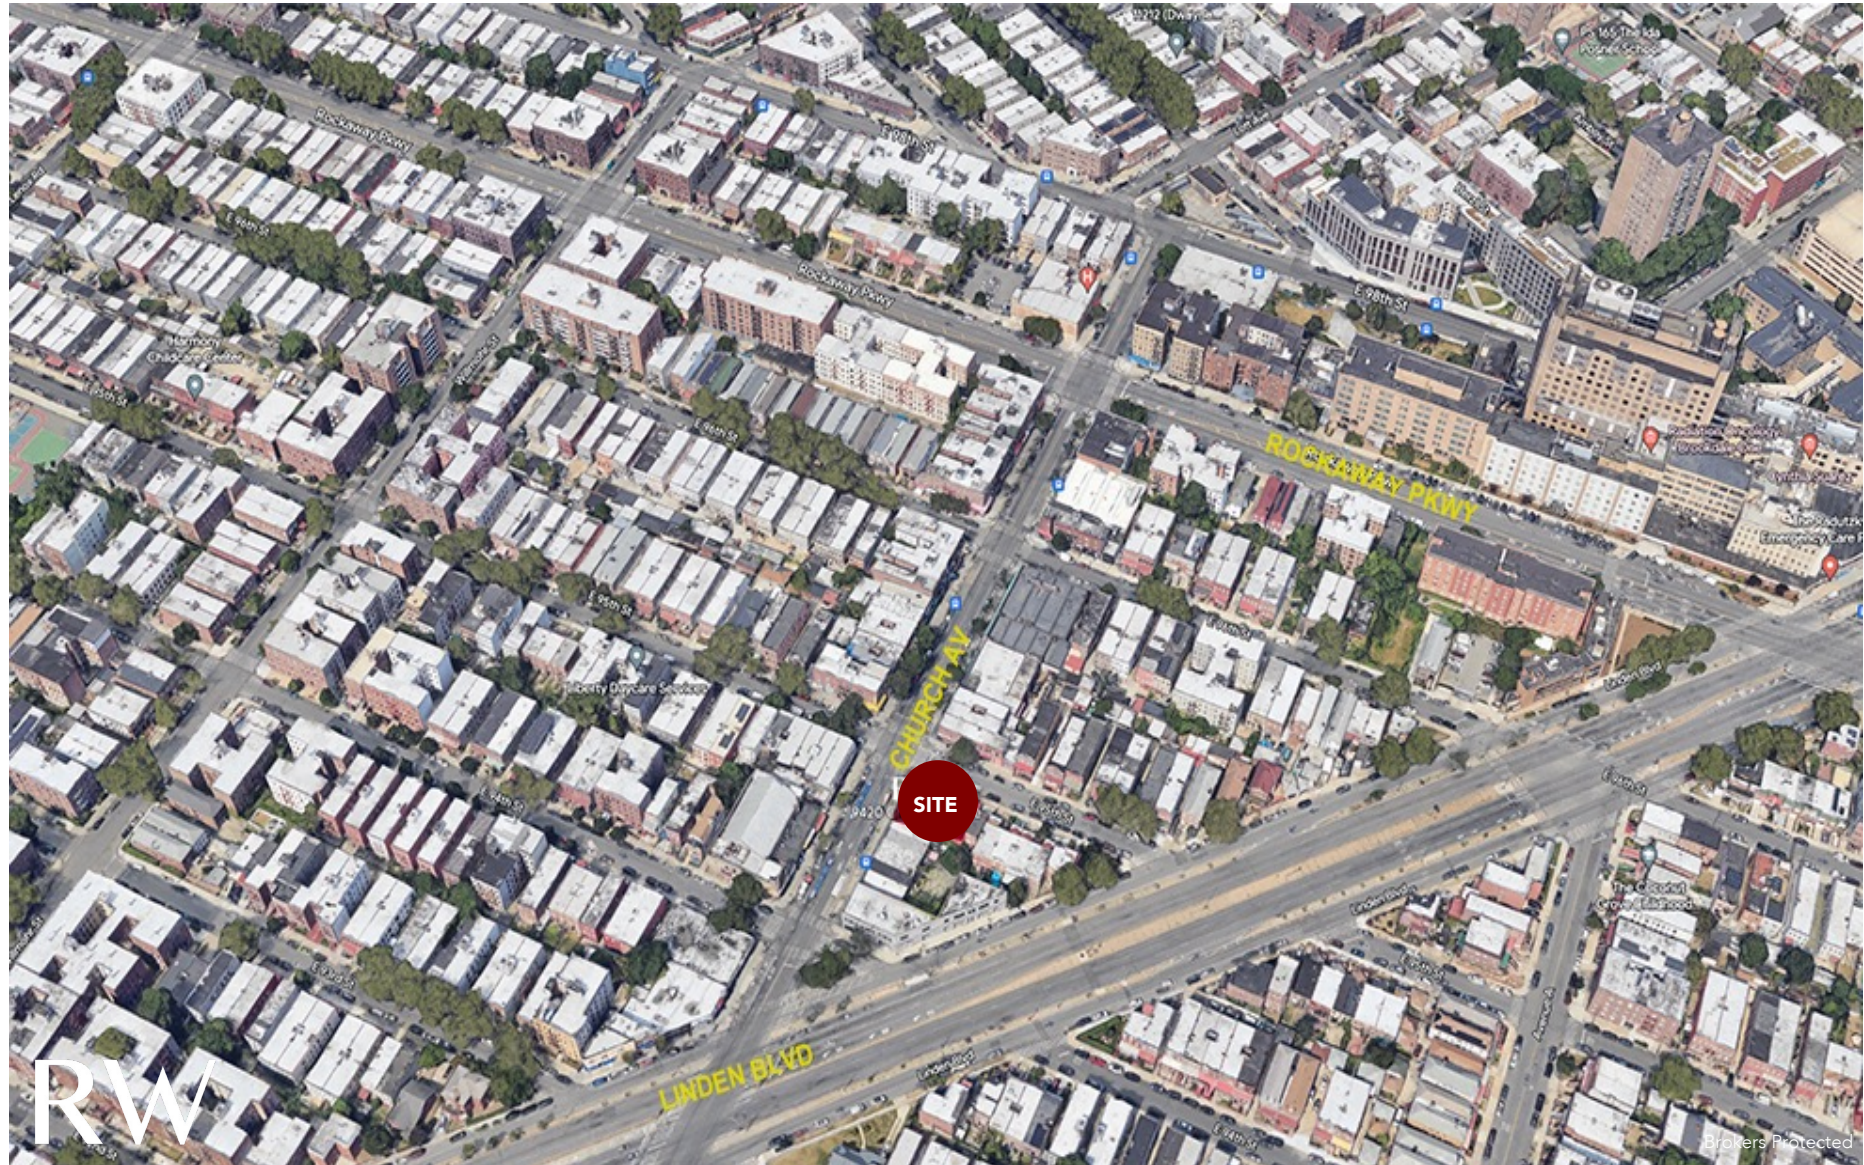

9406-9418 CHURCH AVENUE

2,190 SF

Available For Lease

Brokers Protected

Between Linden Boulevard & E 95 Street

EAST FLATBUSH
BROOKLYN | NEW YORK

RW

9406-9418 CHURCH AVENUE

2,190 SF

Available For Lease

Between Linden Boulevard & E 95 Street

9406-9418 CHURCH AVENUE

2,190 SF

Available For Lease

Between Linden Boulevard & E 95 Street

EAST FLATBUSH
BROOKLYN | NEW YORK