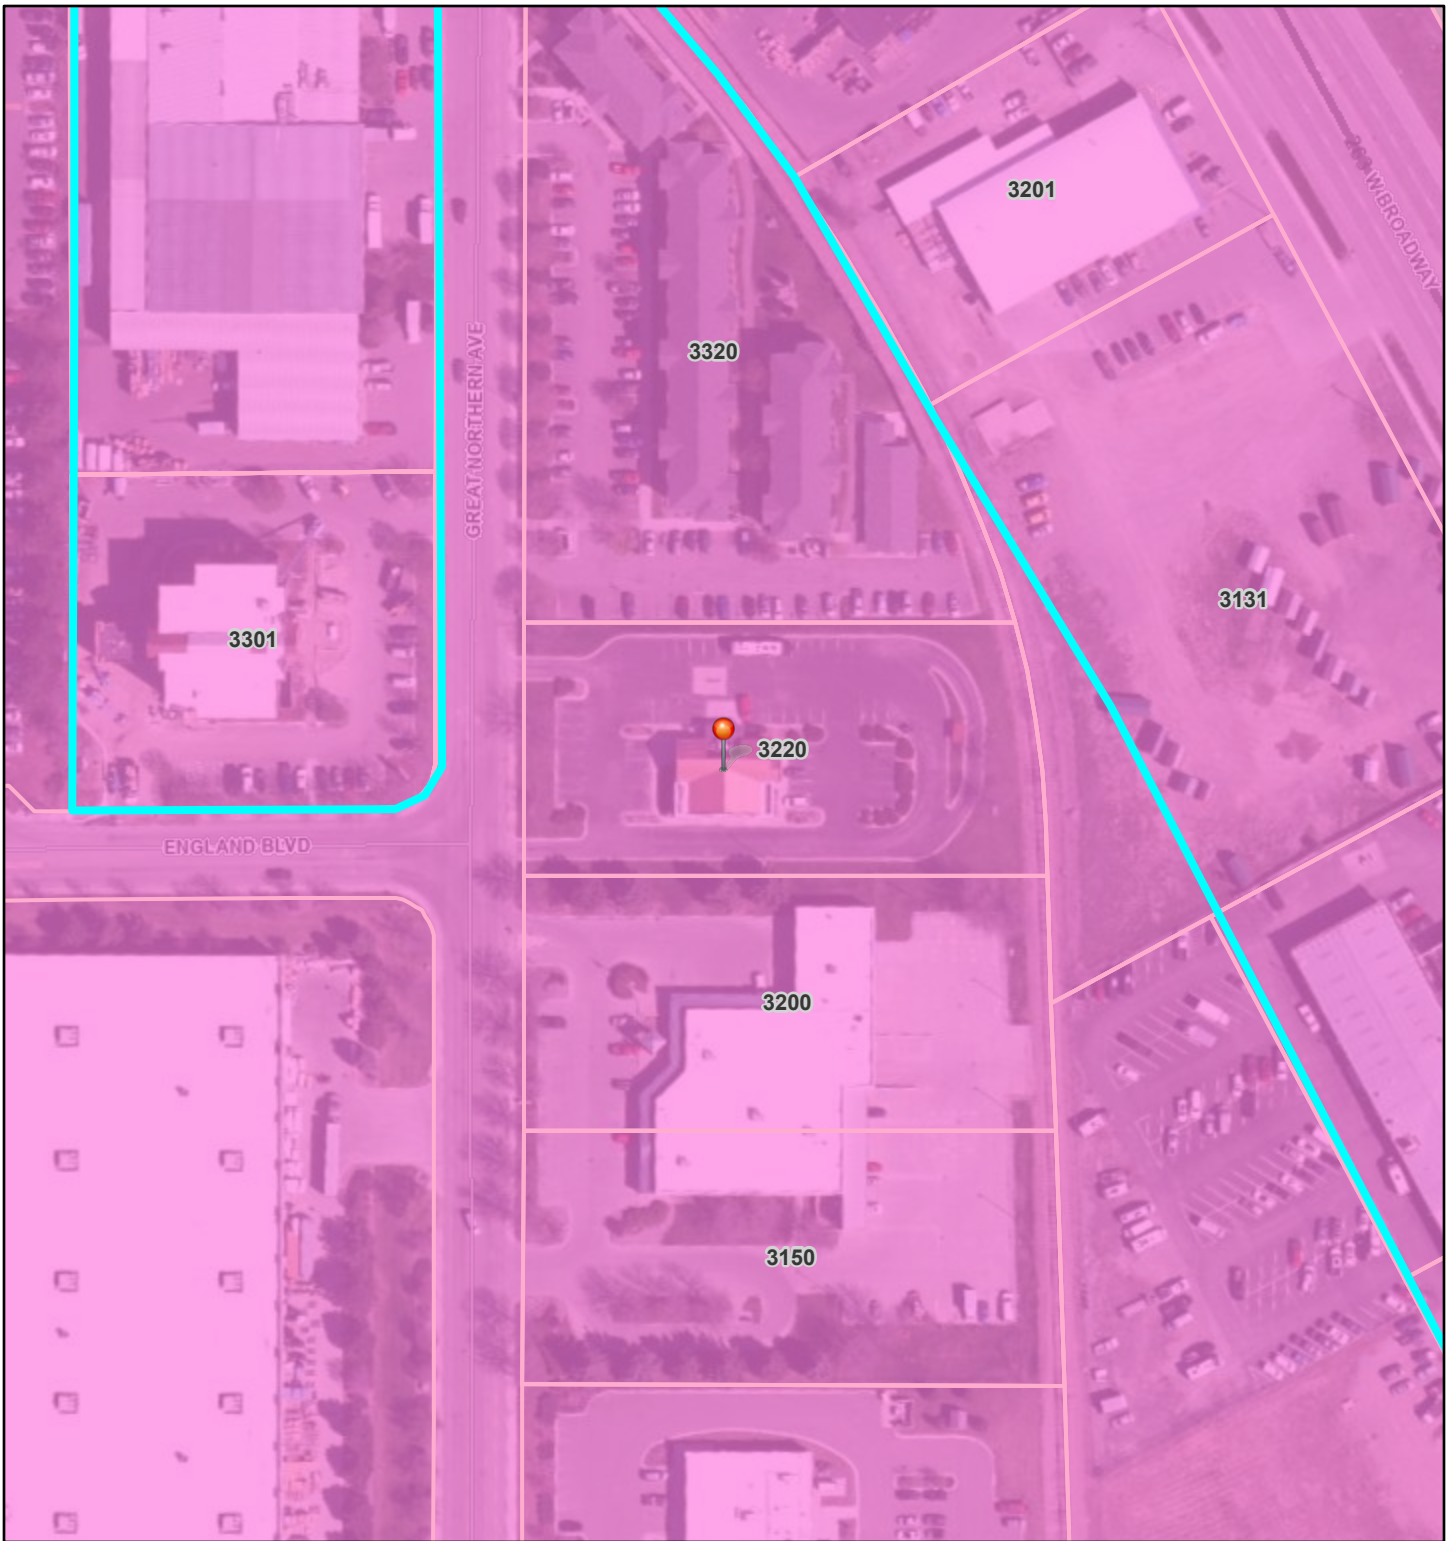

City of Missoula: Zoning

8/13/2024, 11:08:19 AM

-  Parcels
-  City Limits
- City Zoning
 -  M1-2
 -  M1R-2

Bureau of Land Management, Esri, HERE, Garmin, INCREMENT P, NGA, USGS