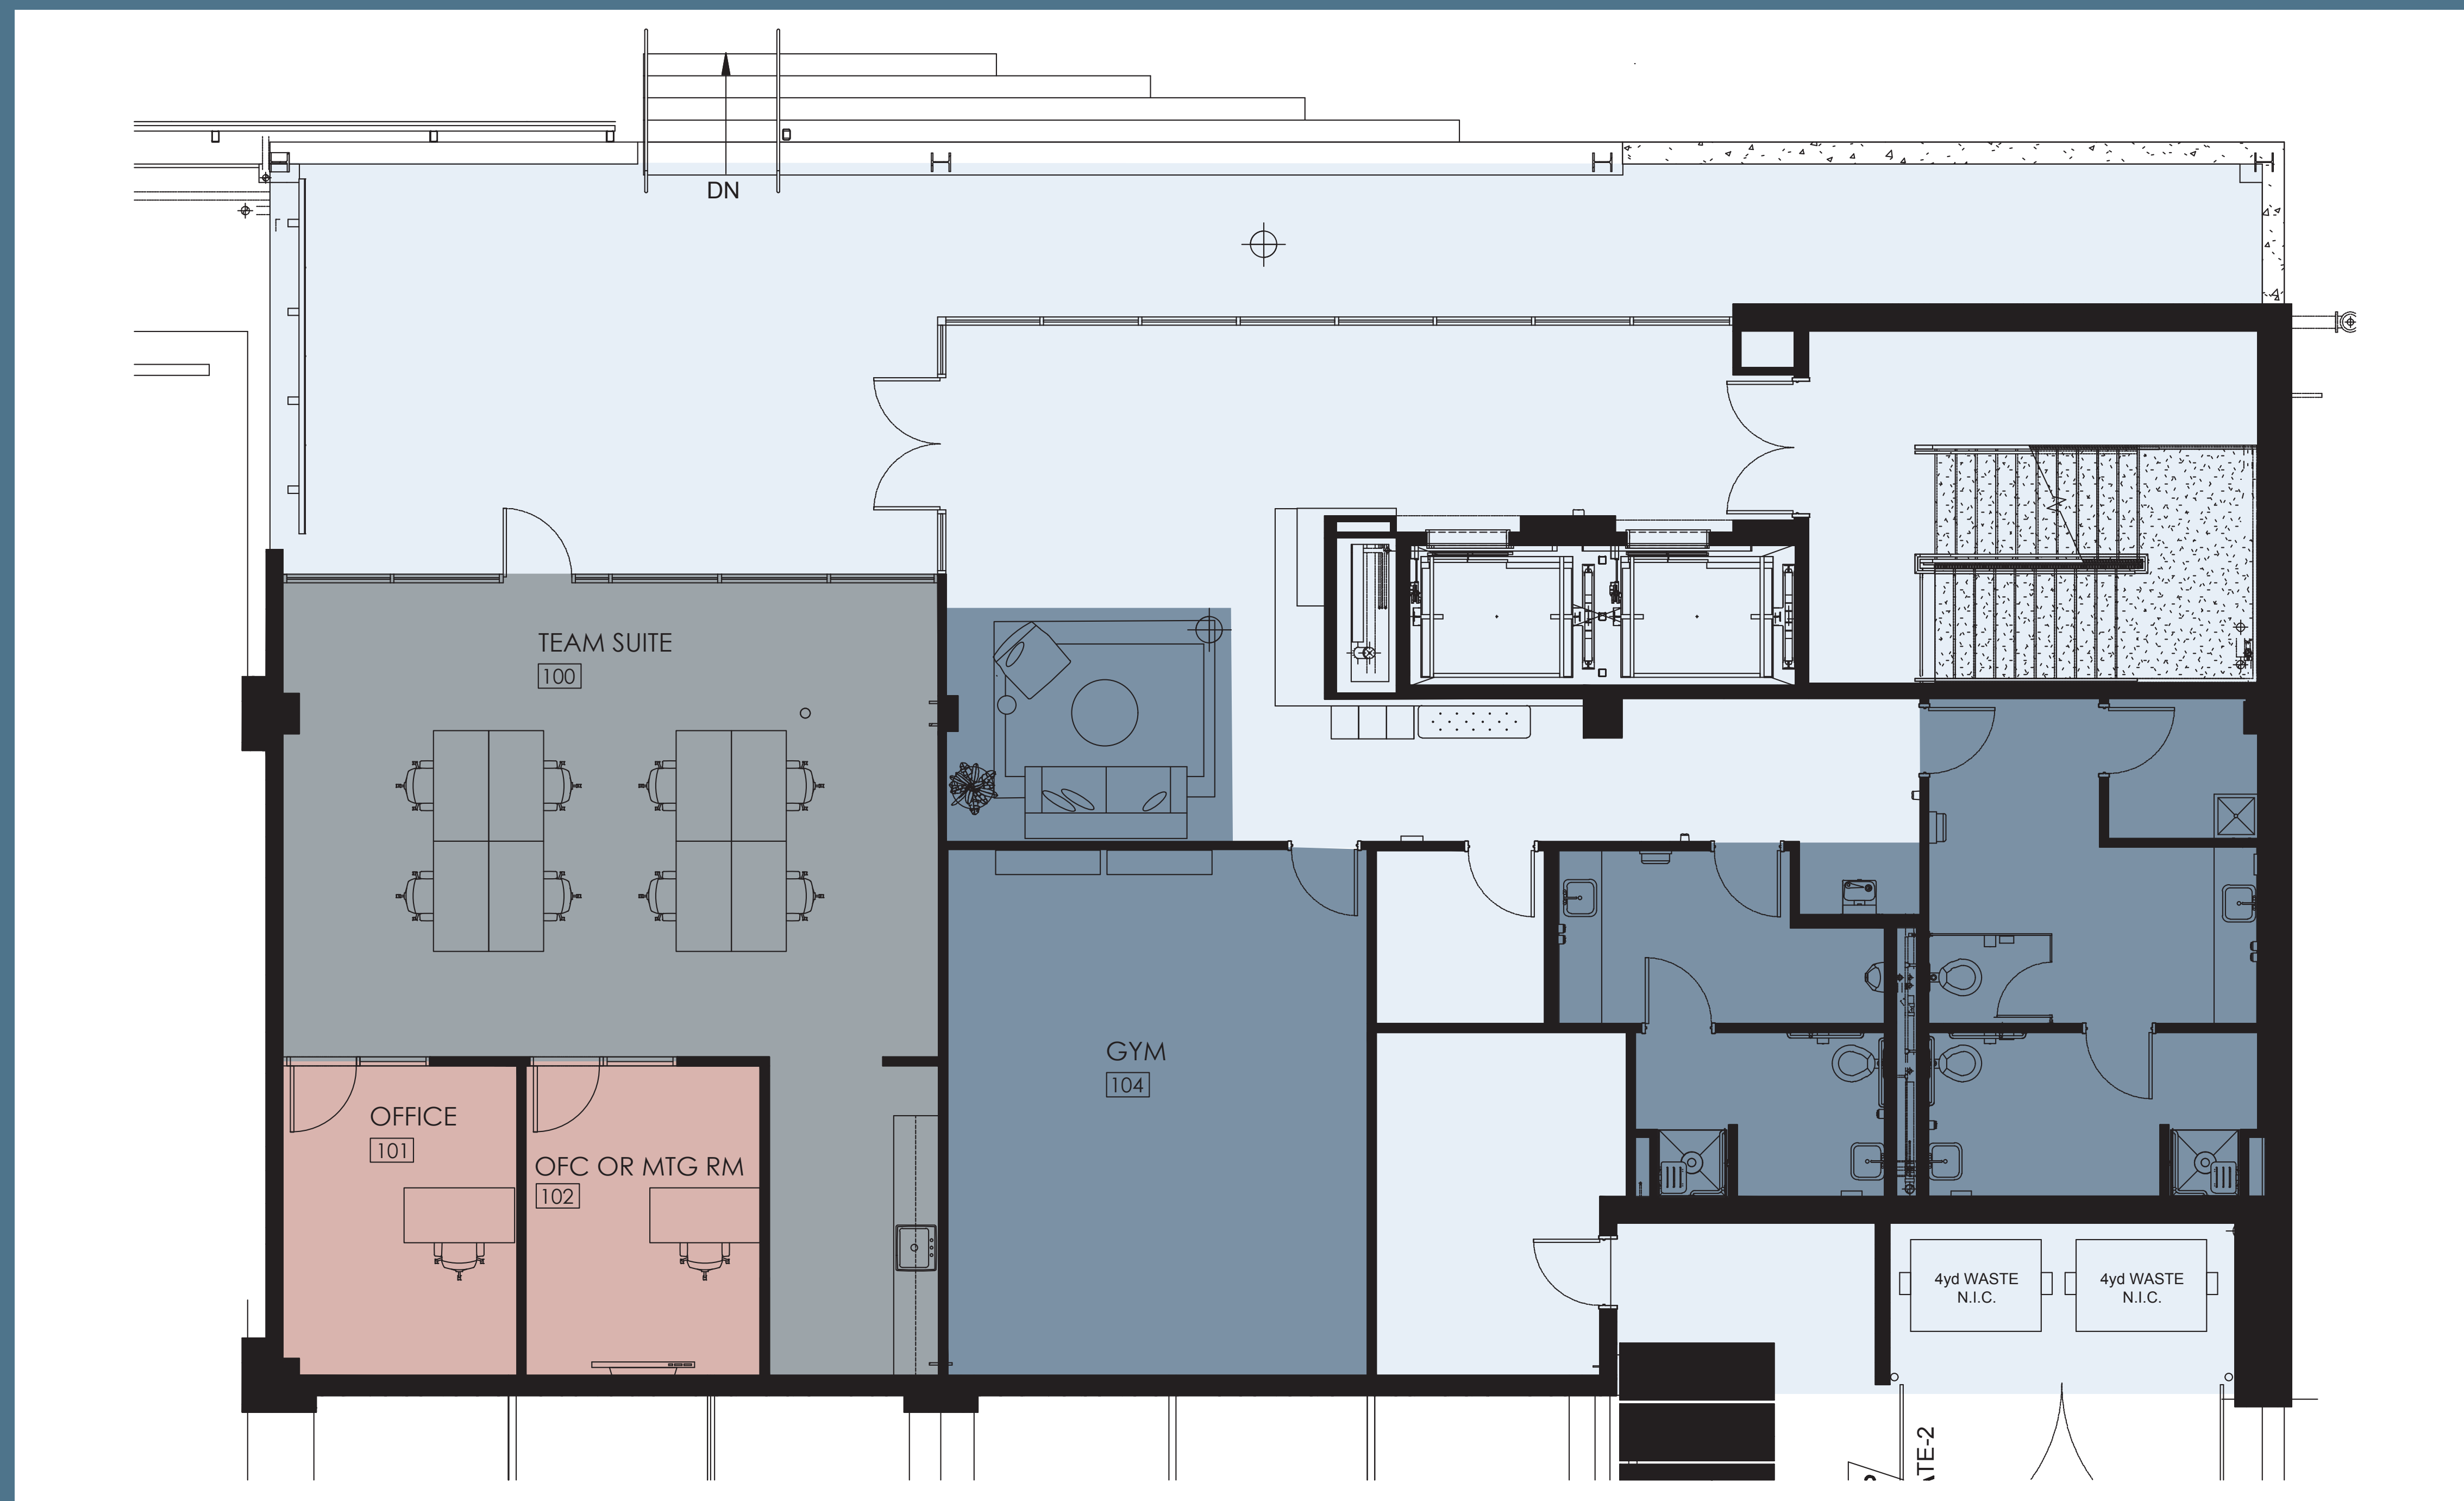

FUSE WORKSPACE

EAST MLK

2105 East MLK Blvd | Austin, TX 78702

First Floor

Desk Count

1-2 3-4 5-6

Common Area
Meeting Rooms

FUSE WORKSPACE