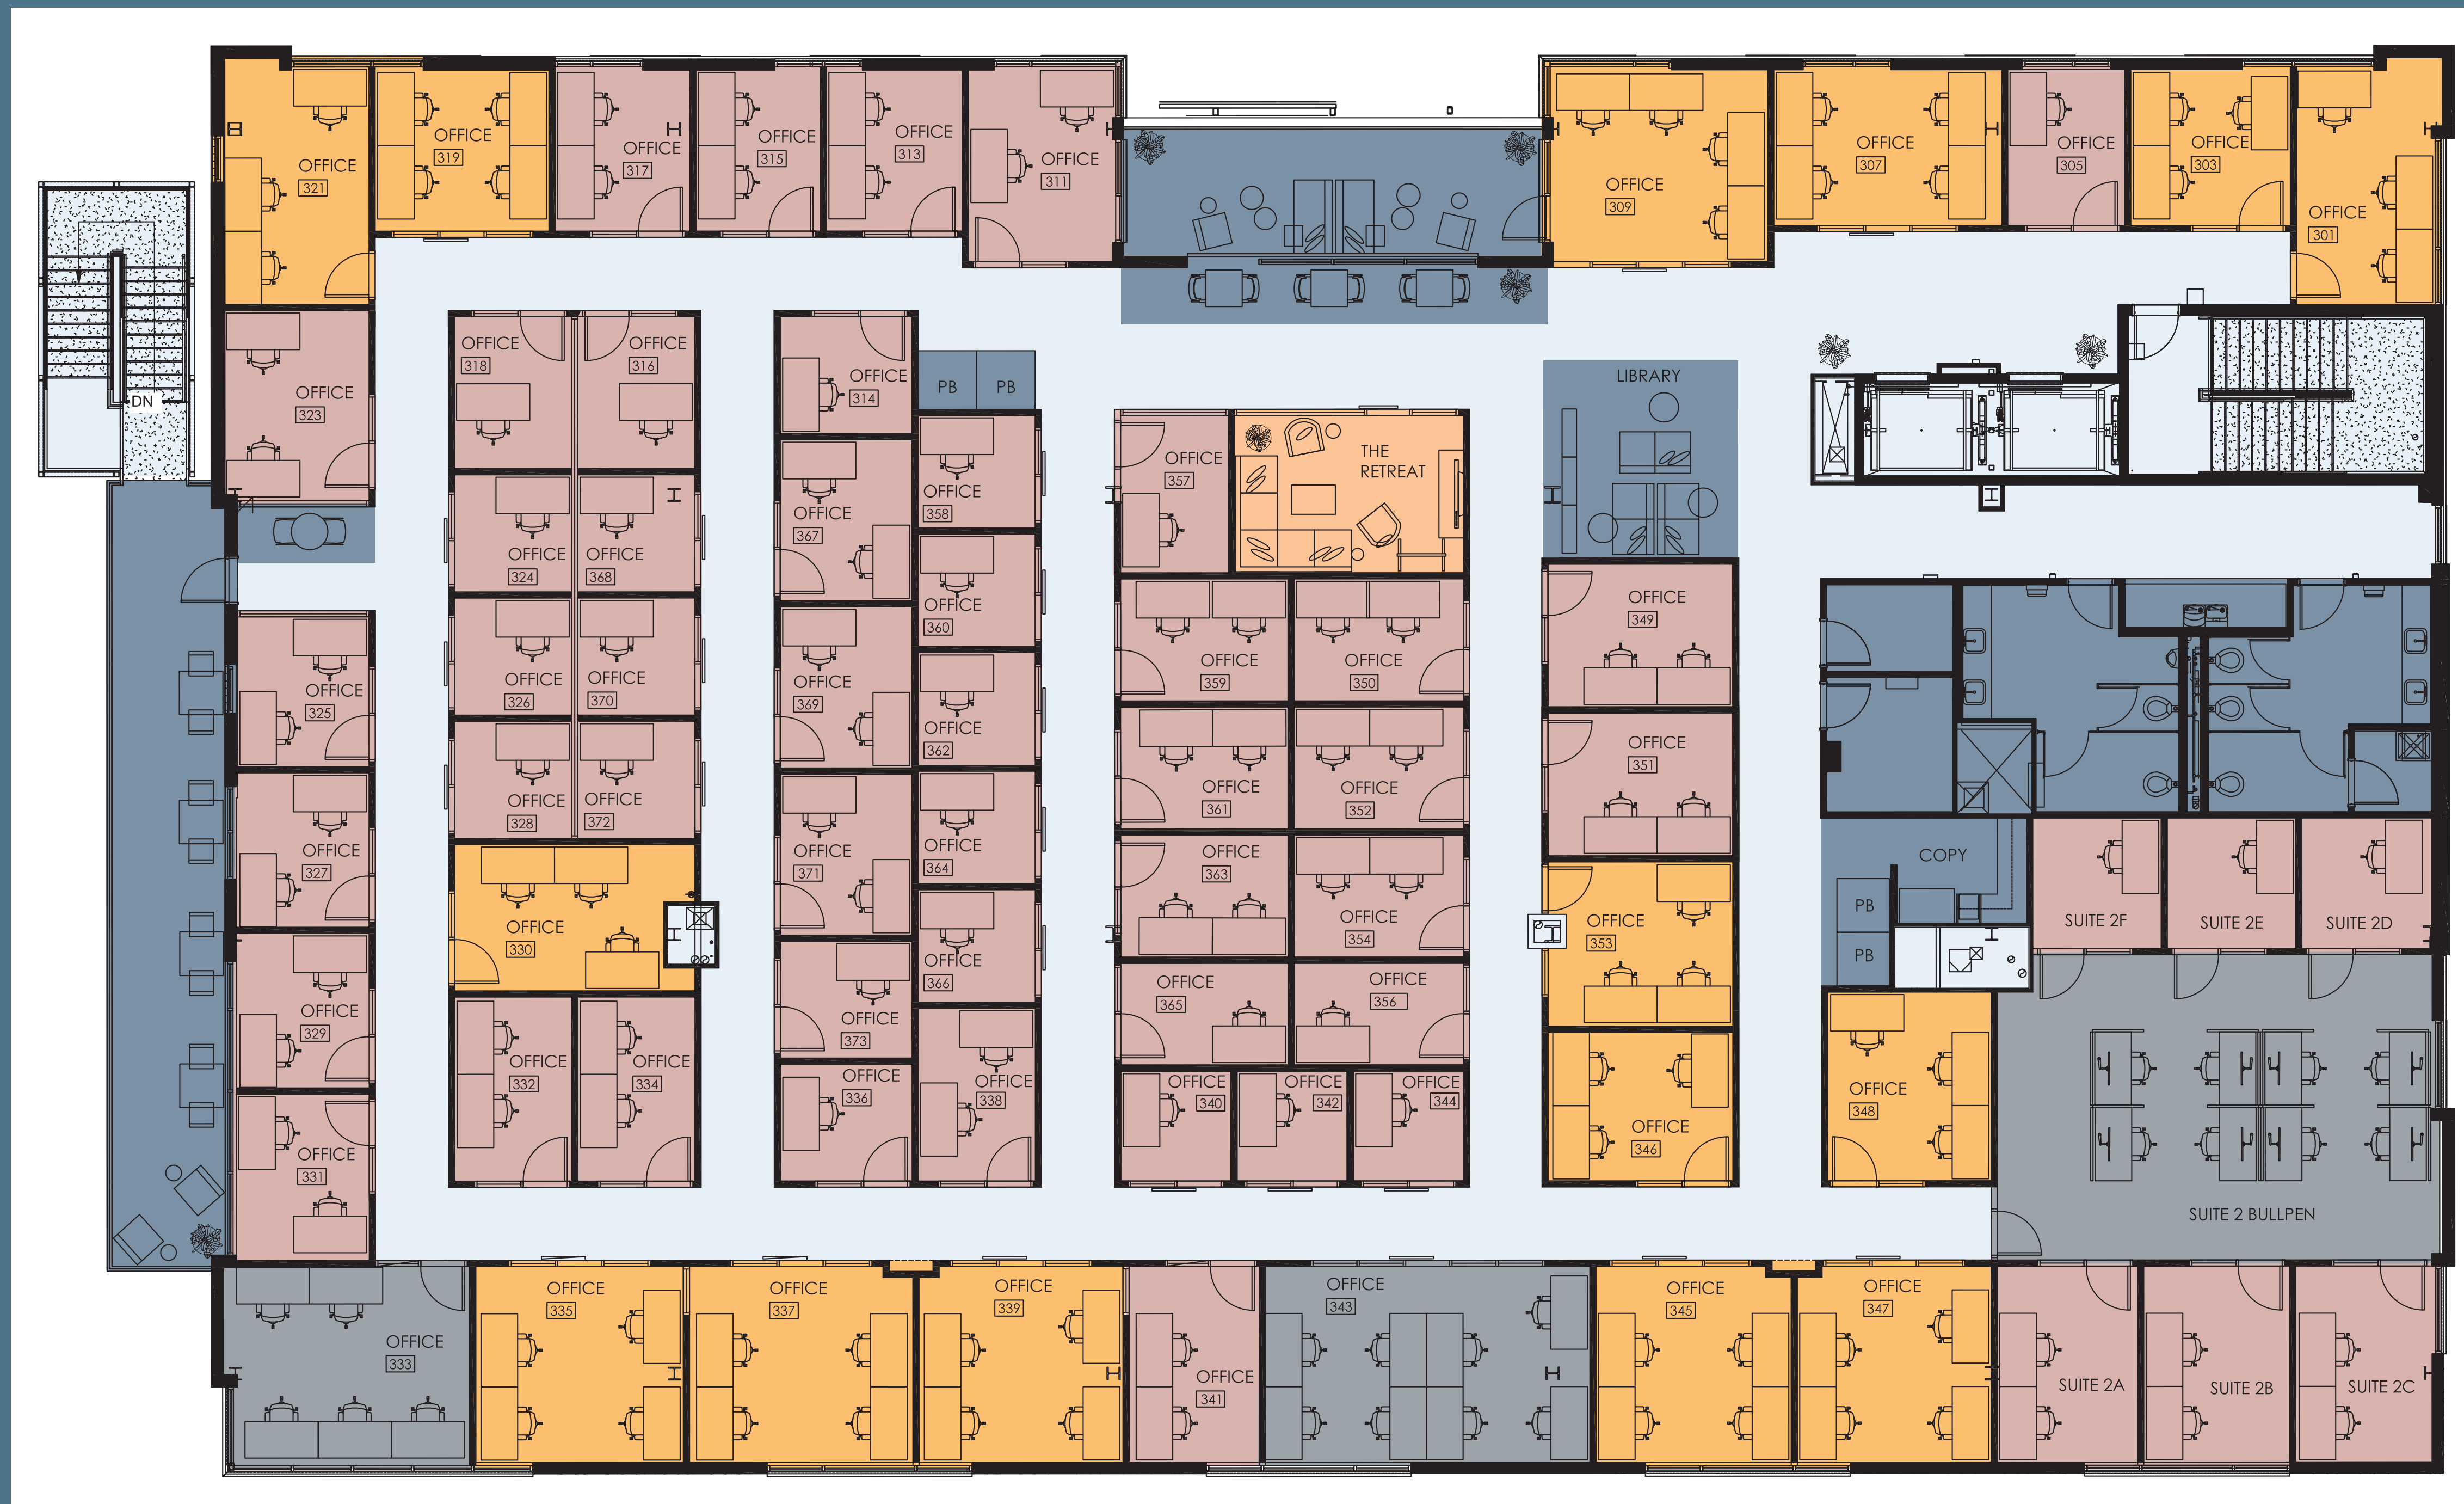

FUSE

WORKSPACE

EAST MLK

2105 East MLK Blvd | Austin, TX 78702

Third Floor

Desk Count

- 1-2
- 3-4
- 5-6

- Common Area
- Meeting Rooms

For office availability, please contact: eastmlk@fuseworkspace.com or 737-300-6205