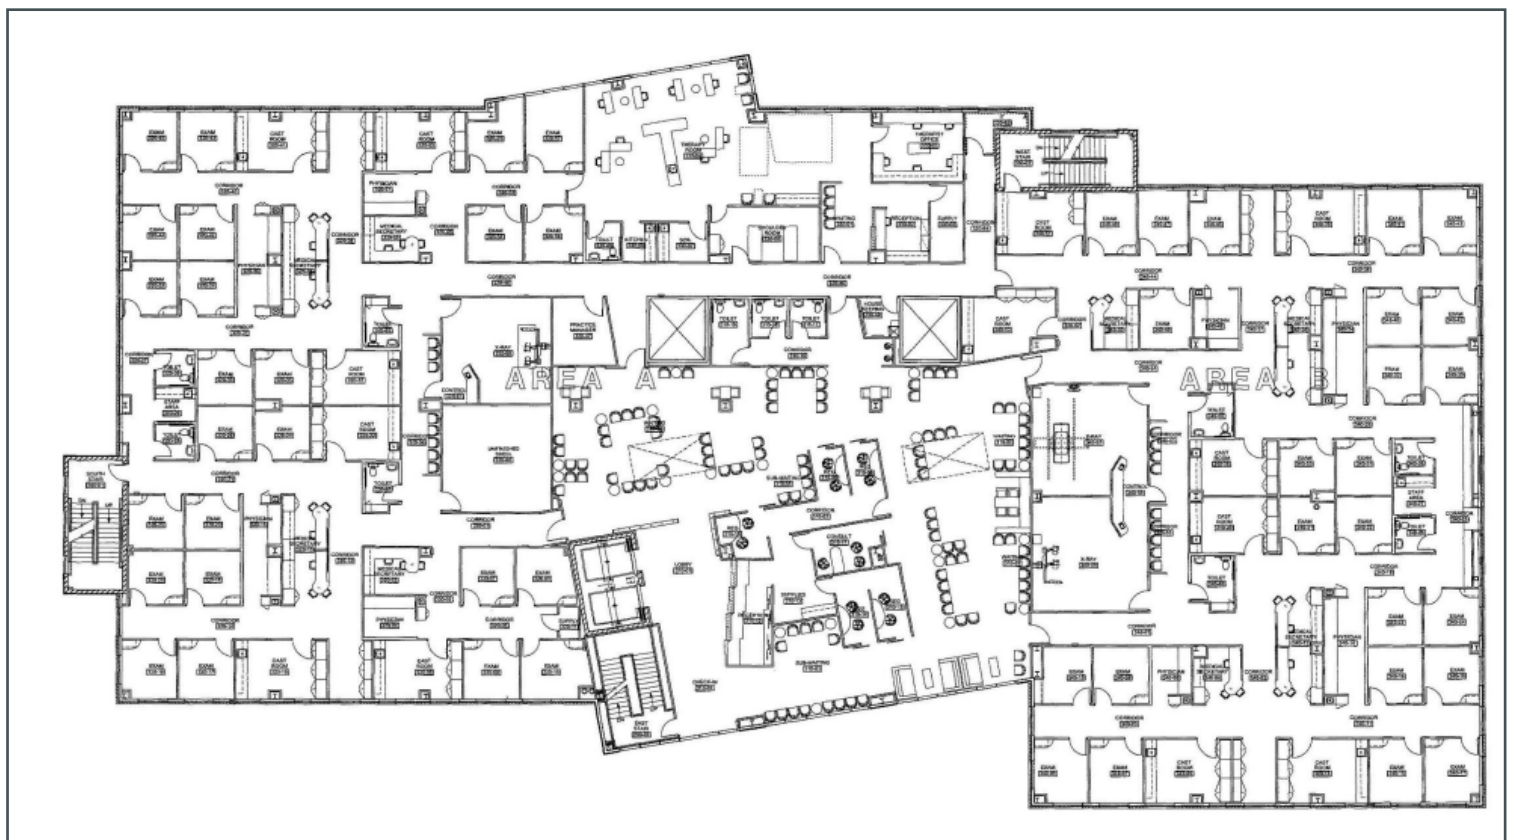

Third Floor- 25,291 SF Available