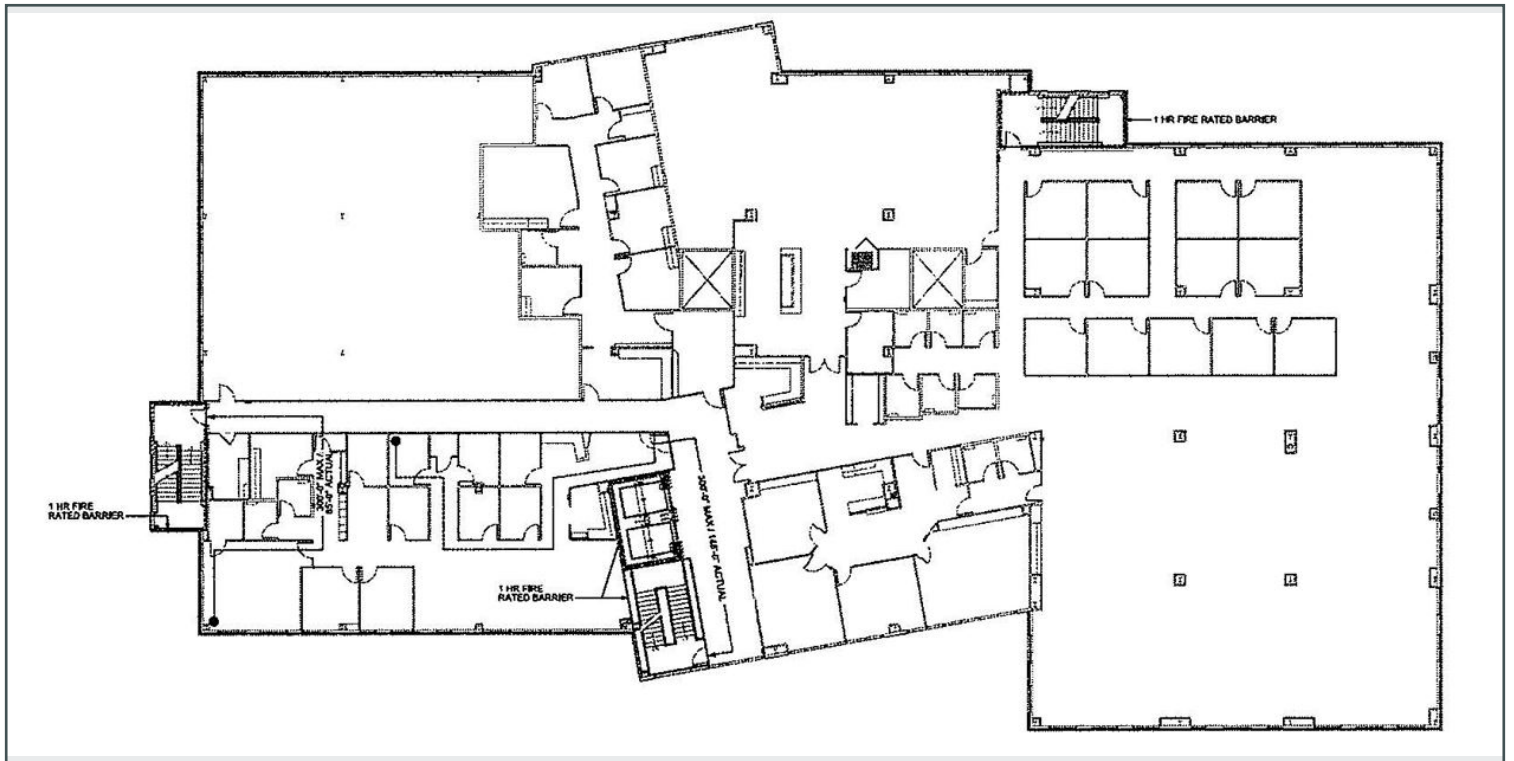

## Medical Office located across from Mount Carmel East Hospital

- 3,542 - 75,873 SF Available
- Entire building available demisable down to 3,541 SF
- Medical Office / General Office / Life Science Building
- Generous improvement allowance available
- Plentiful parking and traffic signal
- 3-Phase 240/480 Power
- Imaging space available

## First Floor- 25,291 SF Available

# Second Floor- 25,291 SF Available

# Third Floor- 25,291 SF Available