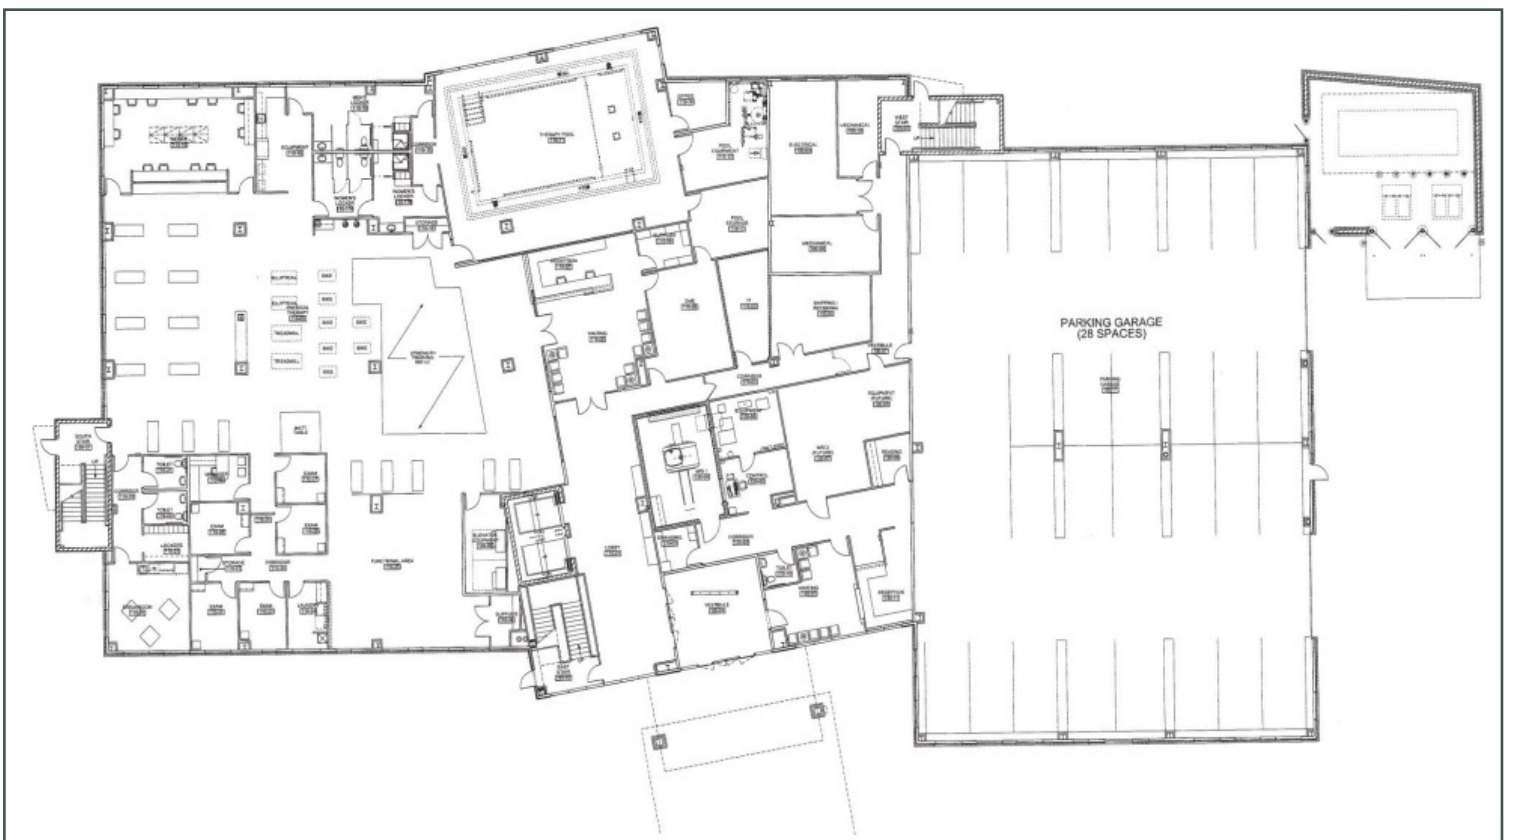

# 170 Taylor Station Rd

Medical Office / General Office / Life Science Building

170 Taylor Station Rd  
Columbus, OH 43213

3,541 - 75,873 SF Available

## Medical Office located across from Mount Carmel East Hospital

- 3,542 - 75,873 SF Available
- Entire building available demisable down to 3,541 SF
- Medical Office / General Office / Life Science Building
- Generous improvement allowance available
- Plentiful parking and traffic signal
- 3-Phase 240/480 Power
- Imaging space available

## First Floor- 25,291 SF Available

# Second Floor- 25,291 SF Available