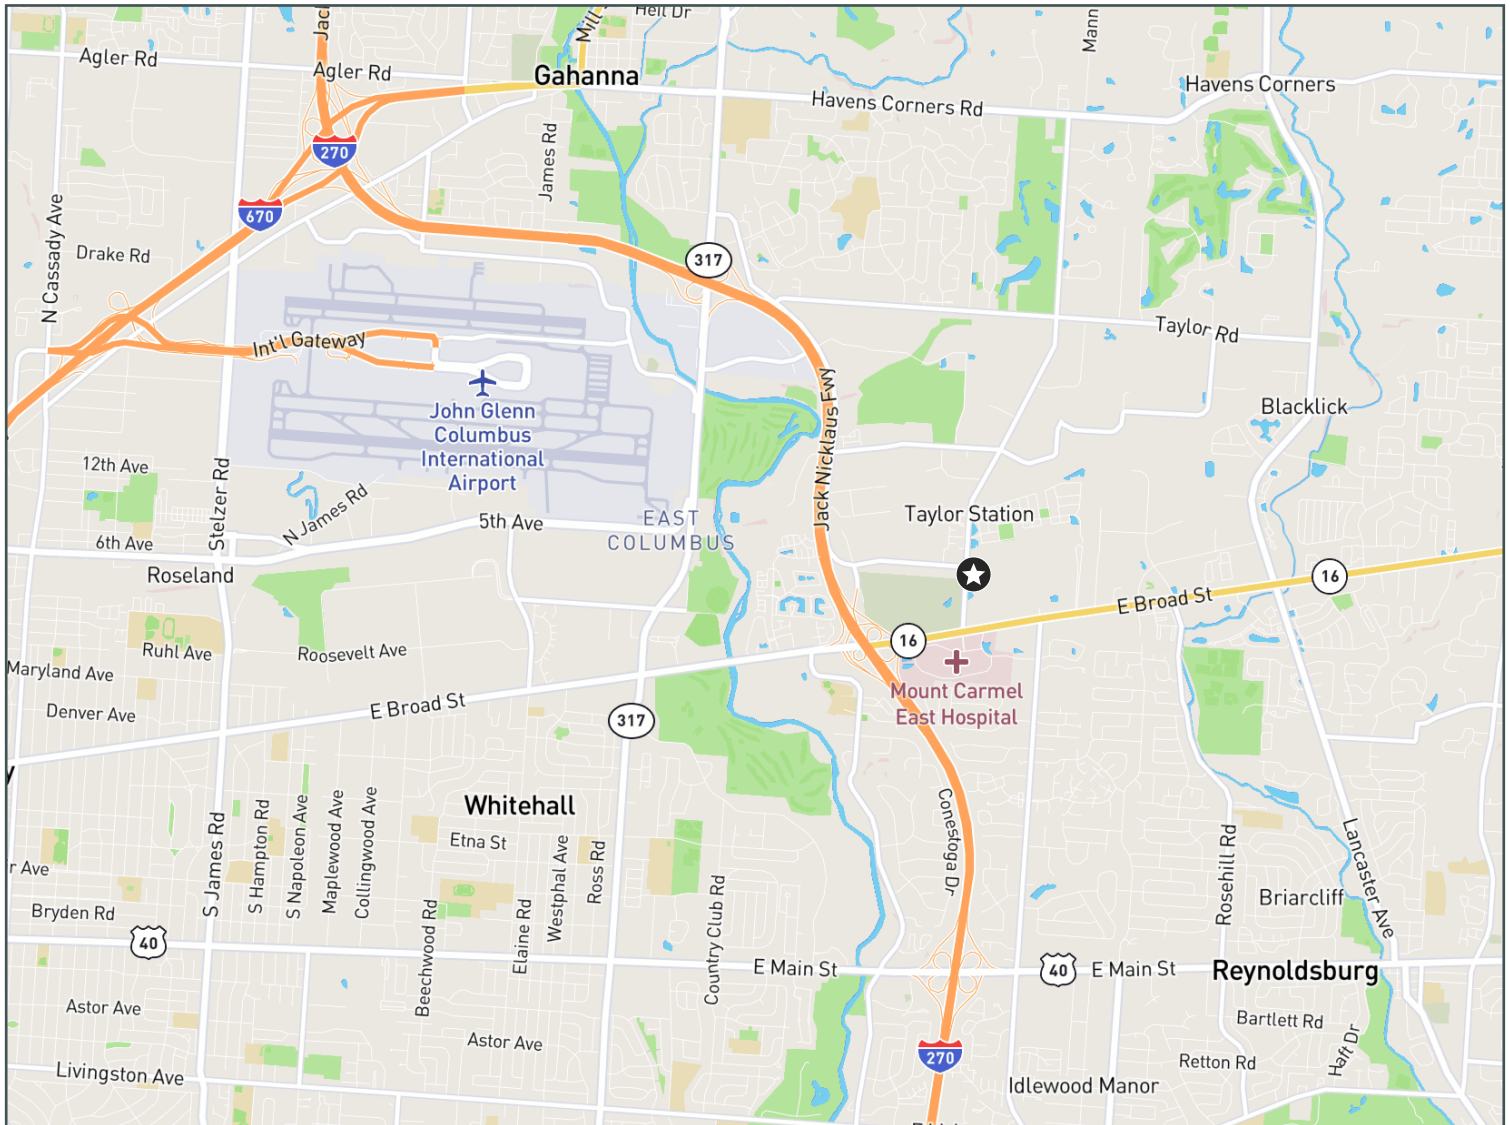

# 170 Taylor Station Rd

Medical Office / General Office / Life Science Building

170 Taylor Station Rd  
Columbus, OH 43213

3,541 - 75,873 SF Available

# Map