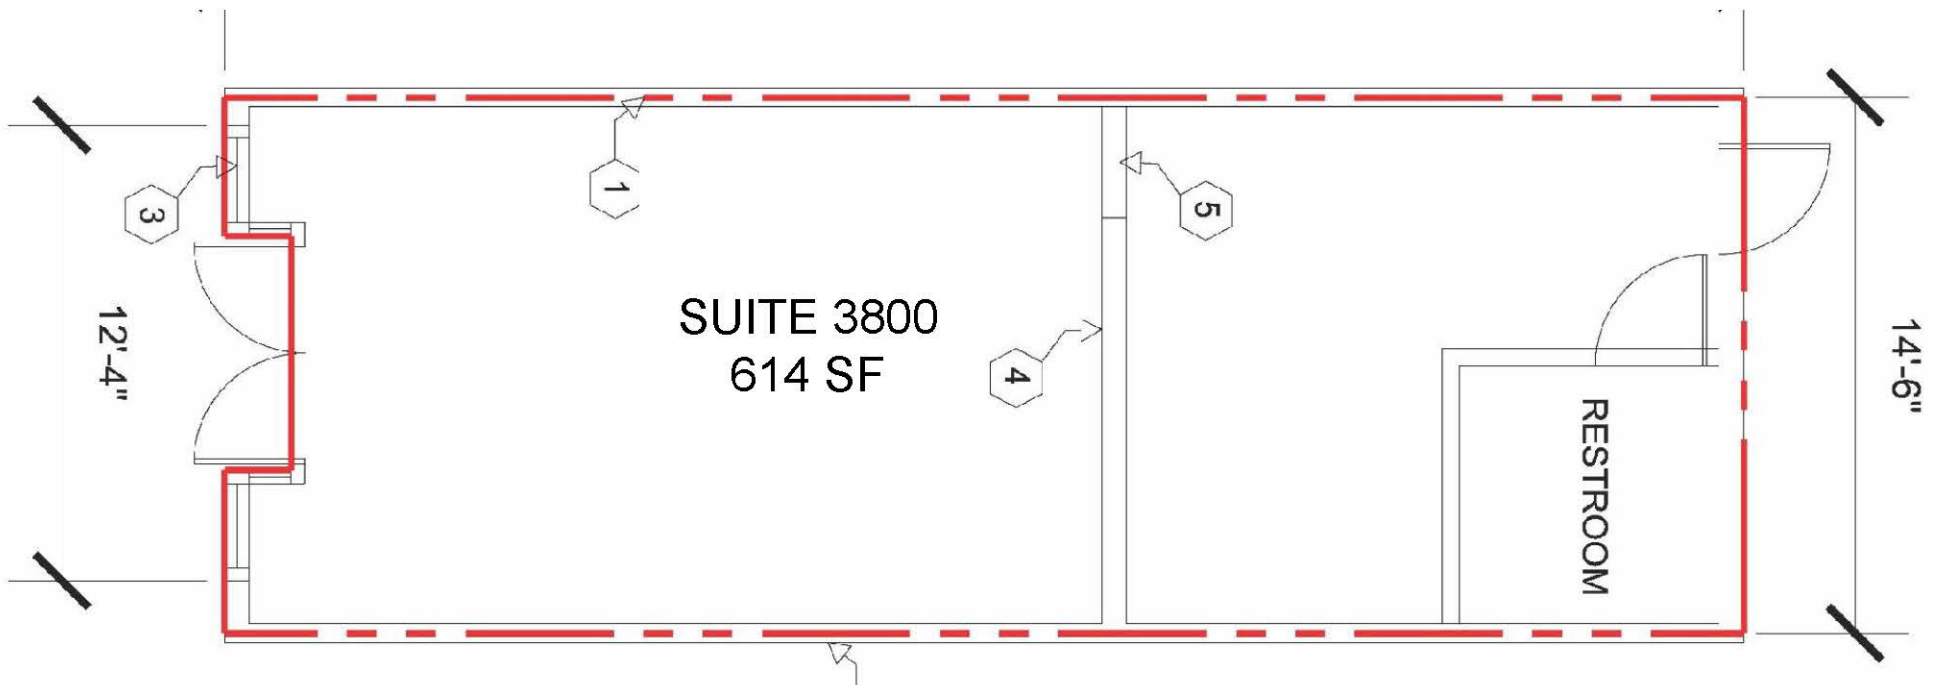

Bel Aire Plaza

3614 - 4020 Bel Aire Plaza | Napa, California

SITE PLAN

Contact: Andy Armstrong CA DRE# 01860367, armstrong@crosspointrealty.com; Carter Hemming CA DRE#01123464, chemming@crosspointrealty.com; Kathy DeOchoa (CA DRE#01871554), kdechoa@crosspointrealty.com Phone 415.288.6888