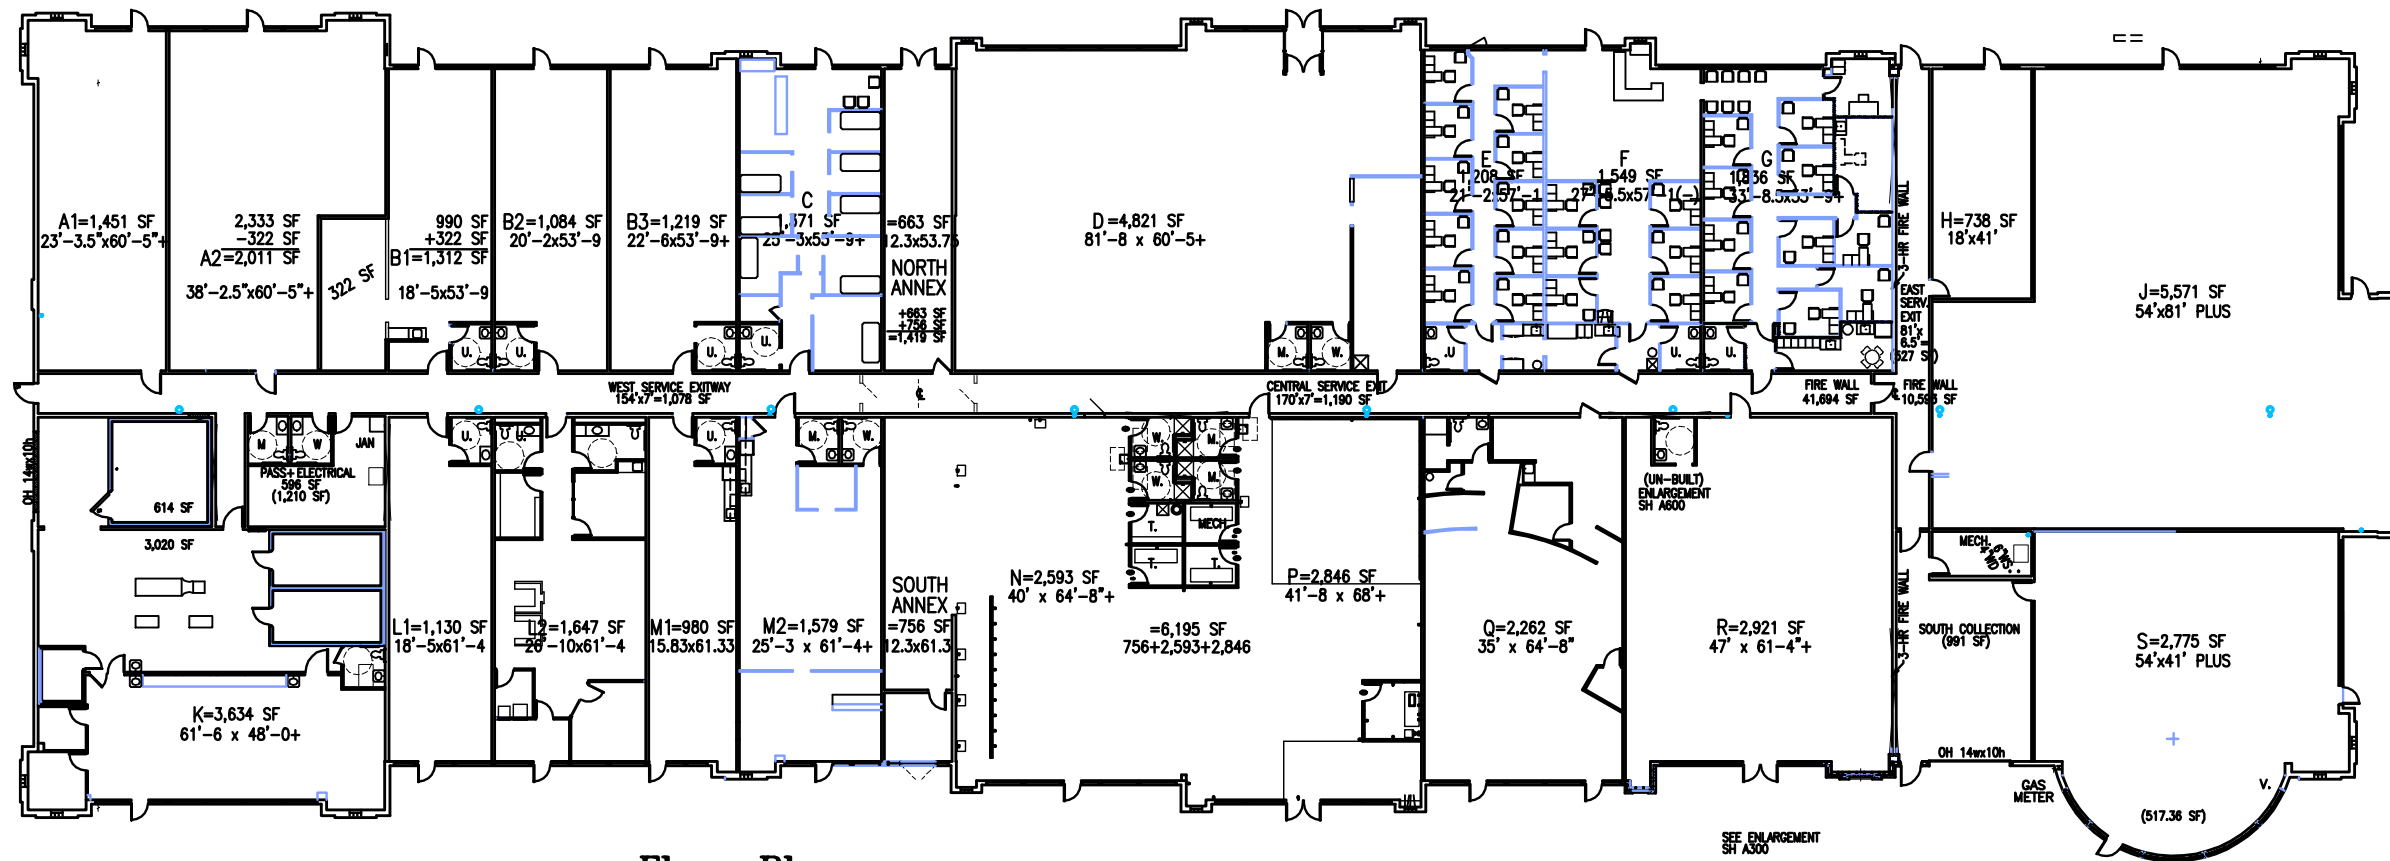

Central Market Place

45th St S
 Fargo, ND

North Elevation 1/16"

Floor Plan 1/16"
 NORTH

South Elevation 1/16"