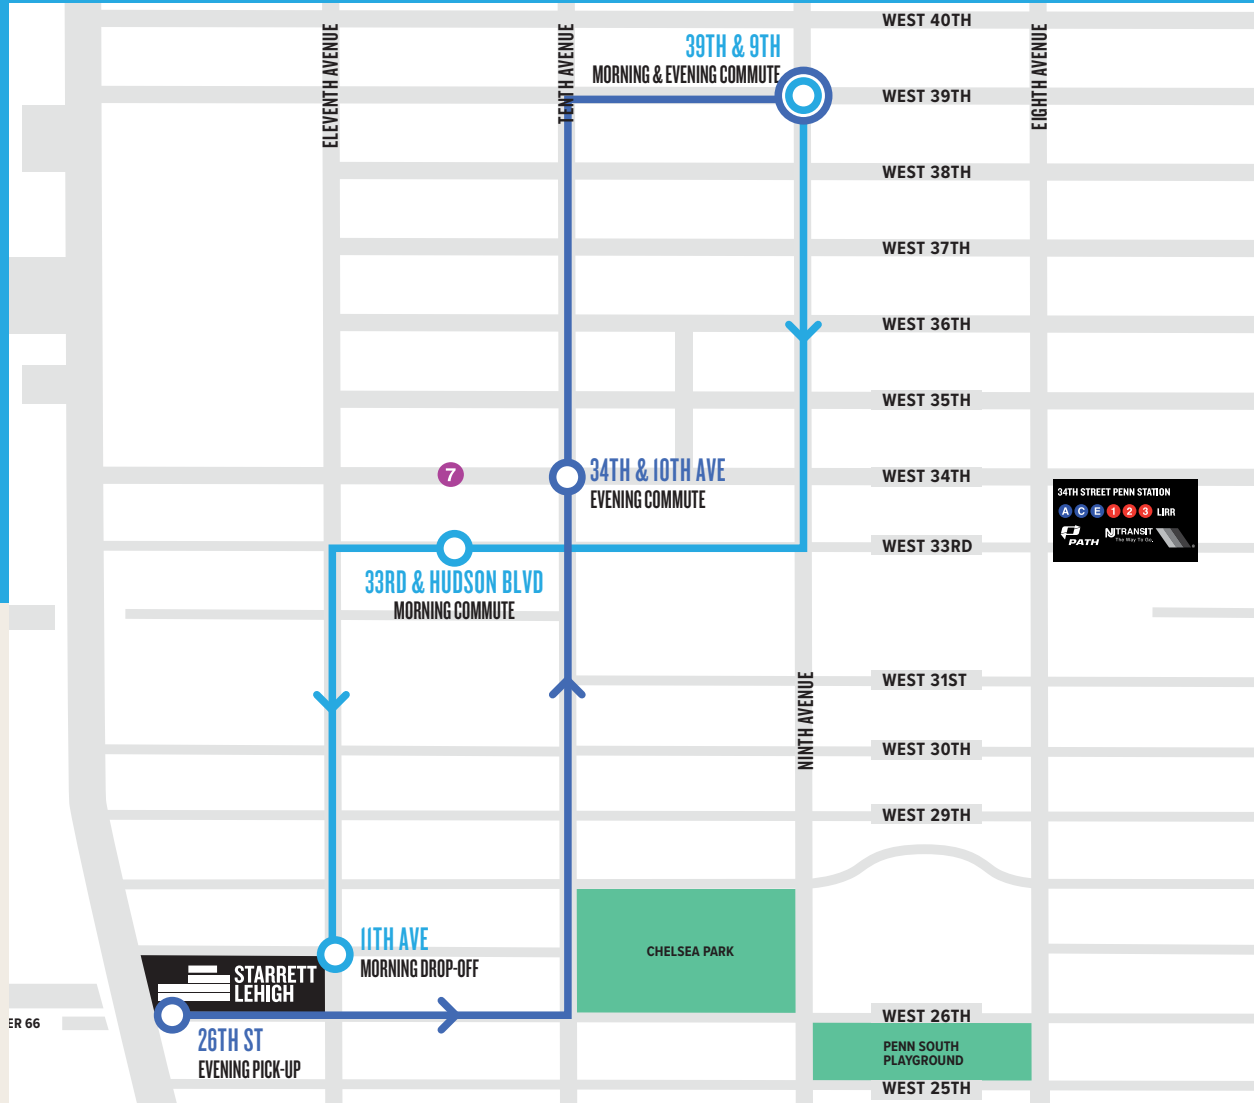

Live schedules are maintained on the HQ Shuttle Portal within the WorxWell™ app to reflect daily updates.

# PENN STATION

— MORNING COMMUTE — EVENING COMMUTE

26TH & 8TH	7:40 AM	8:00 AM	8:20 AM	8:40 AM	9:00 AM	9:20 AM	9:42 AM	10:05 AM	10:25 AM
31ST & 8TH	7:43 AM	8:03 AM	8:23 AM	8:43 AM	9:03 AM	9:24 AM	9:46 AM	10:09 AM	10:29 AM
33RD & HUDSON BLVD	7:50 AM	8:11 AM	8:31 AM	8:52 AM	9:12 AM	9:33 AM	9:55 AM	10:18 AM	10:39 AM
STARRETT-LEHIGH @ 11TH	7:54 AM	8:14 AM	8:36 AM	8:56 AM	9:16 AM	9:37 AM	9:59 AM	10:22 AM	10:43 AM
STARRETT-LEHIGH @ 26TH	5:00 PM	5:22 PM	5:45 PM	6:05 PM	6:28 PM	6:50 PM	7:10 PM	7:30 PM	7:50 PM
26TH & 8TH	5:06 PM	5:27 PM	5:50 PM	6:10 PM	6:33 PM	6:55 PM	7:14 PM	7:35 PM	7:55 PM
31ST & 8TH	5:10 PM	5:31 PM	5:55 PM	6:14 PM	6:37 PM	6:59 PM	7:19 PM	7:39 PM	7:59 PM

# PORT AUTHORITY

— MORNING COMMUTE — EVENING COMMUTE

39TH & 9TH	7:35 AM	7:55 AM	8:18 AM	8:40 AM	9:05 AM	9:30 AM	9:55 AM	10:20 AM
33RD & HUDSON BLVD	7:41 AM	8:02 AM	8:26 AM	8:49 AM	9:14 AM	9:39 AM	10:04 AM	10:29 AM
STARRETT-LEHIGH @ I1TH	7:44 AM	8:05 AM	8:29 AM	8:53 AM	9:18 AM	9:43 AM	10:09 AM	10:33 AM
STARRETT-LEHIGH @ 26TH	4:50 PM	5:15 PM	5:40 PM	6:05 PM	6:30 PM	6:55 PM	7:20 PM	7:40 PM
34TH & 10TH	4:56 PM	5:21 PM	5:46 PM	6:11 PM	6:36 PM	7:00 PM	7:26 PM	7:43 PM
39TH & 9TH	5:03 PM	5:28 PM	5:53 PM	6:18 PM	6:43 PM	7:06 PM	7:31 PM	7:46 PM