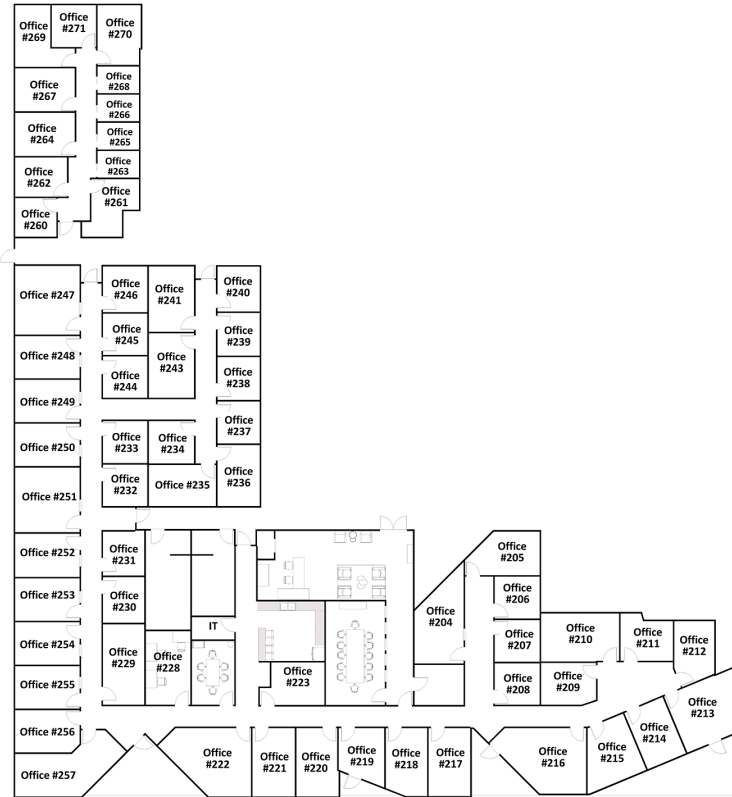

# WILD BASIN

ExecutiveWorkspace  
.com

108 Wild Basin Road S.  
Suite 250  
Austin, TX 78746

972-417-2888  
office@executiveworkspace.com

**Accessible Highways**  
• Capital of Texas Highway

**Center Features**  
• Balcony offices and seating  
• Garage parking,  
• Showers and lockers