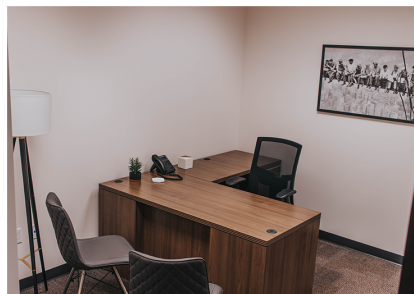

# WILD BASIN

ExecutiveWorkspace  
.com

108 Wild Basin Road S.  
Suite 250  
Austin, TX 78746

972-417-2888  
office@executiveworkspace.com

**Accessible Highways**  
• Capital of Texas Highway

**Center Features**  
• Balcony offices and seating  
• Garage parking,  
• Showers and lockers

**Products/Services**  
• Full-Time Offices  
• Virtual Offices  
• Meeting Spaces