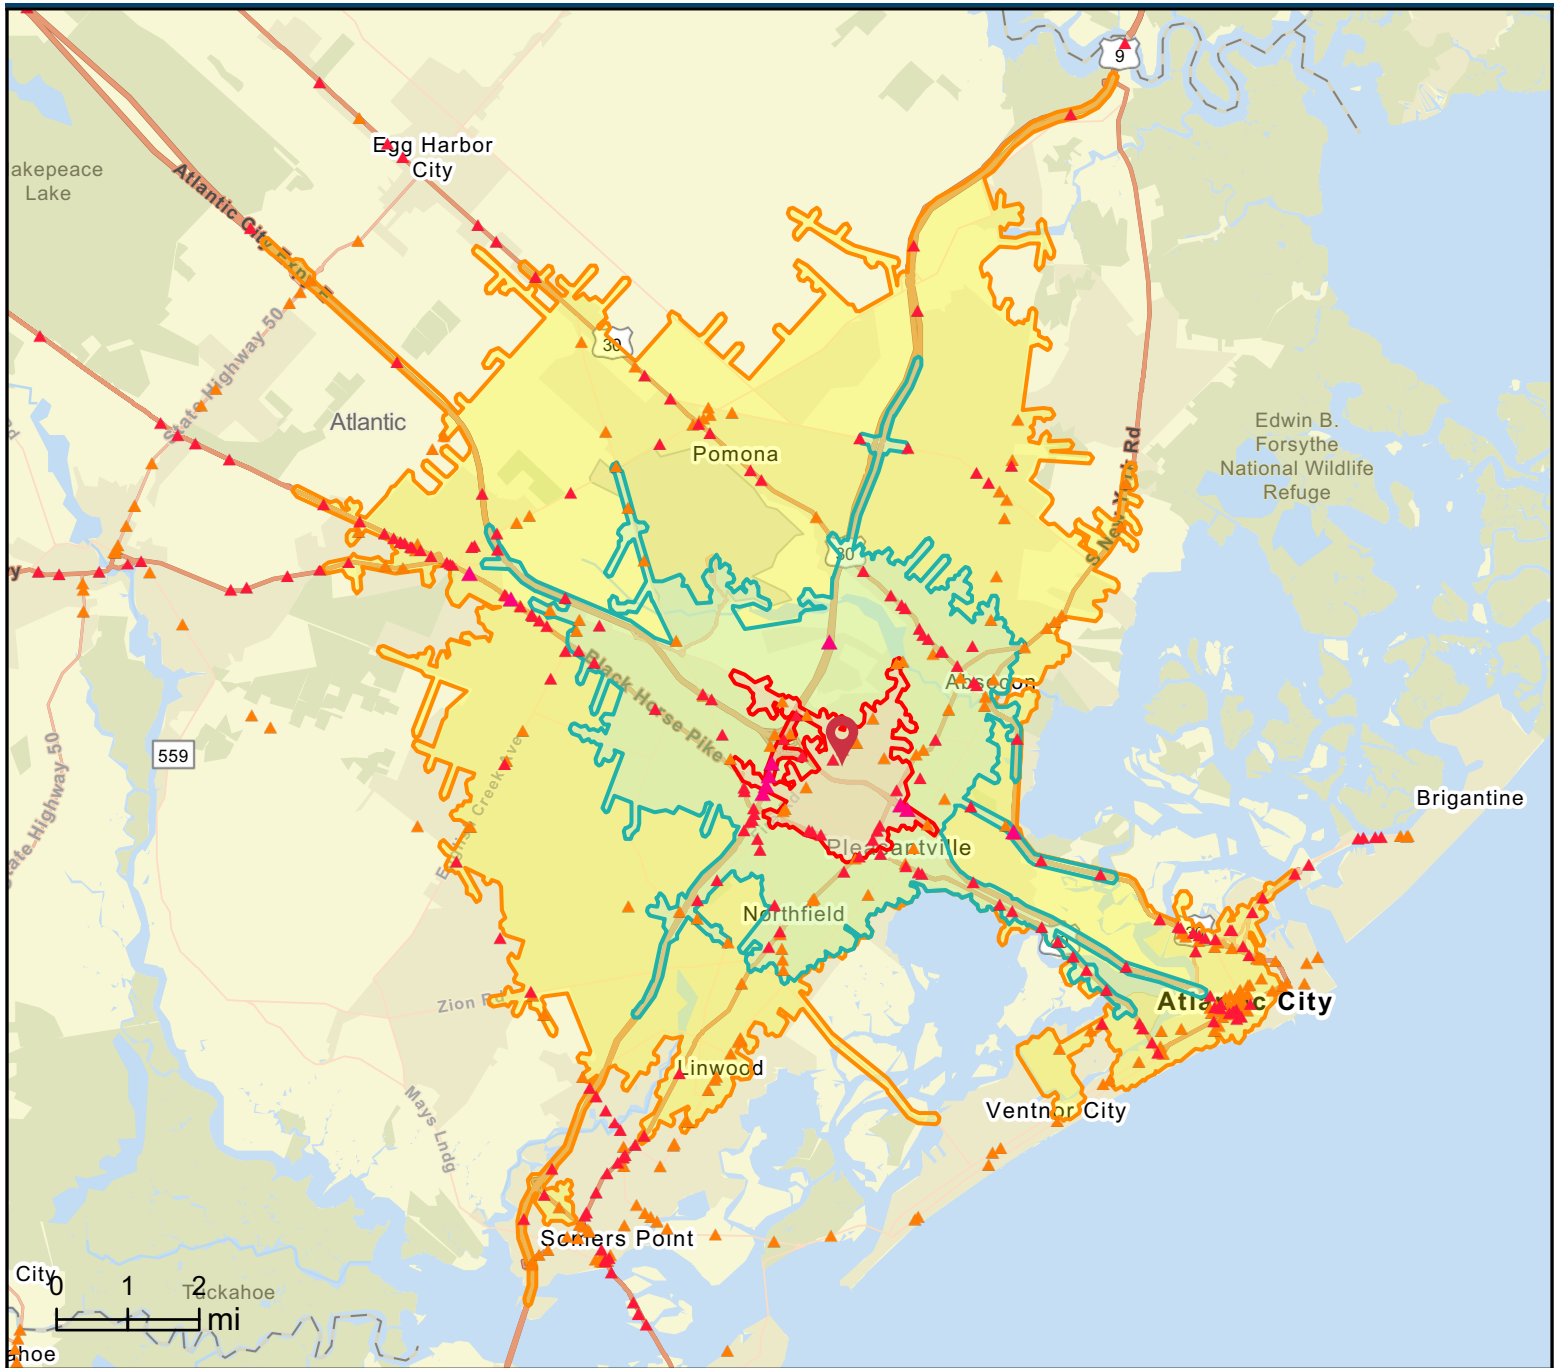

# Traffic Count Map

2628 Fire Rd, Bldg 300  
 2628 Fire Rd, Egg Harbor Township, New Jersey, 08234  
 Drive time: 5, 10, 15 minute radii

Prepared by Joshua Levin, CCIM  
 Latitude: 39.40871  
 Longitude: -74.53728

- Average Daily Traffic Volume**
- ▲ Up to 6,000 vehicles per day
  - ▲ 6,001 - 15,000
  - ▲ 15,001 - 30,000
  - ▲ 30,001 - 50,000
  - ▲ 50,001 - 100,000
  - ▲ More than 100,000 per day

Source: ©2024 Kalibrate Technologies (Q2 2024).