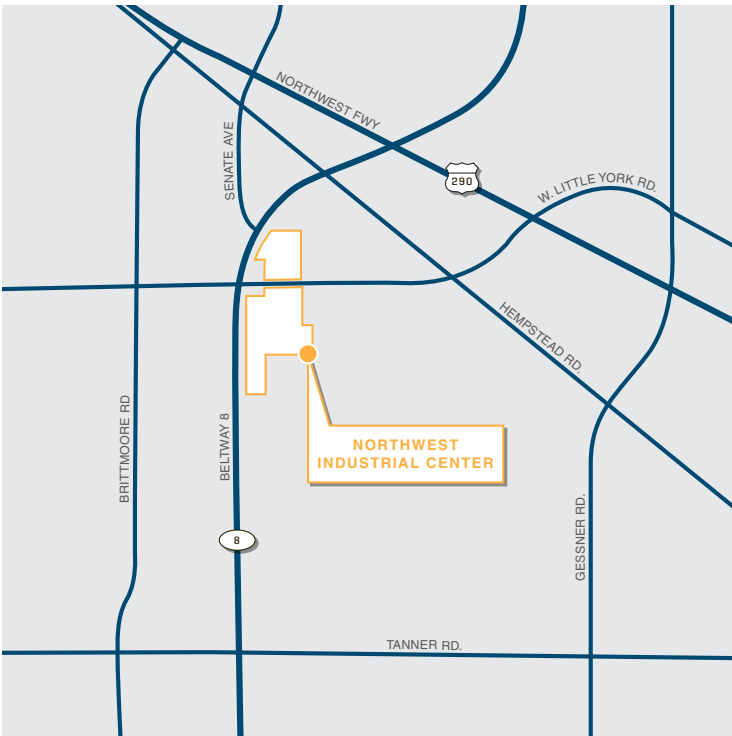

FOR LEASE

NORTHWEST INDUSTRIAL CENTER 10633 WEST LITTLE YORK, SUITE 120 35,316 SF AVAILABLE

SUITE HIGHLIGHTS

- 35,316 SF total
- 2,792 SF office
- 35,316 SF warehouse
- 24' clear height
- 11 dock high loading doors