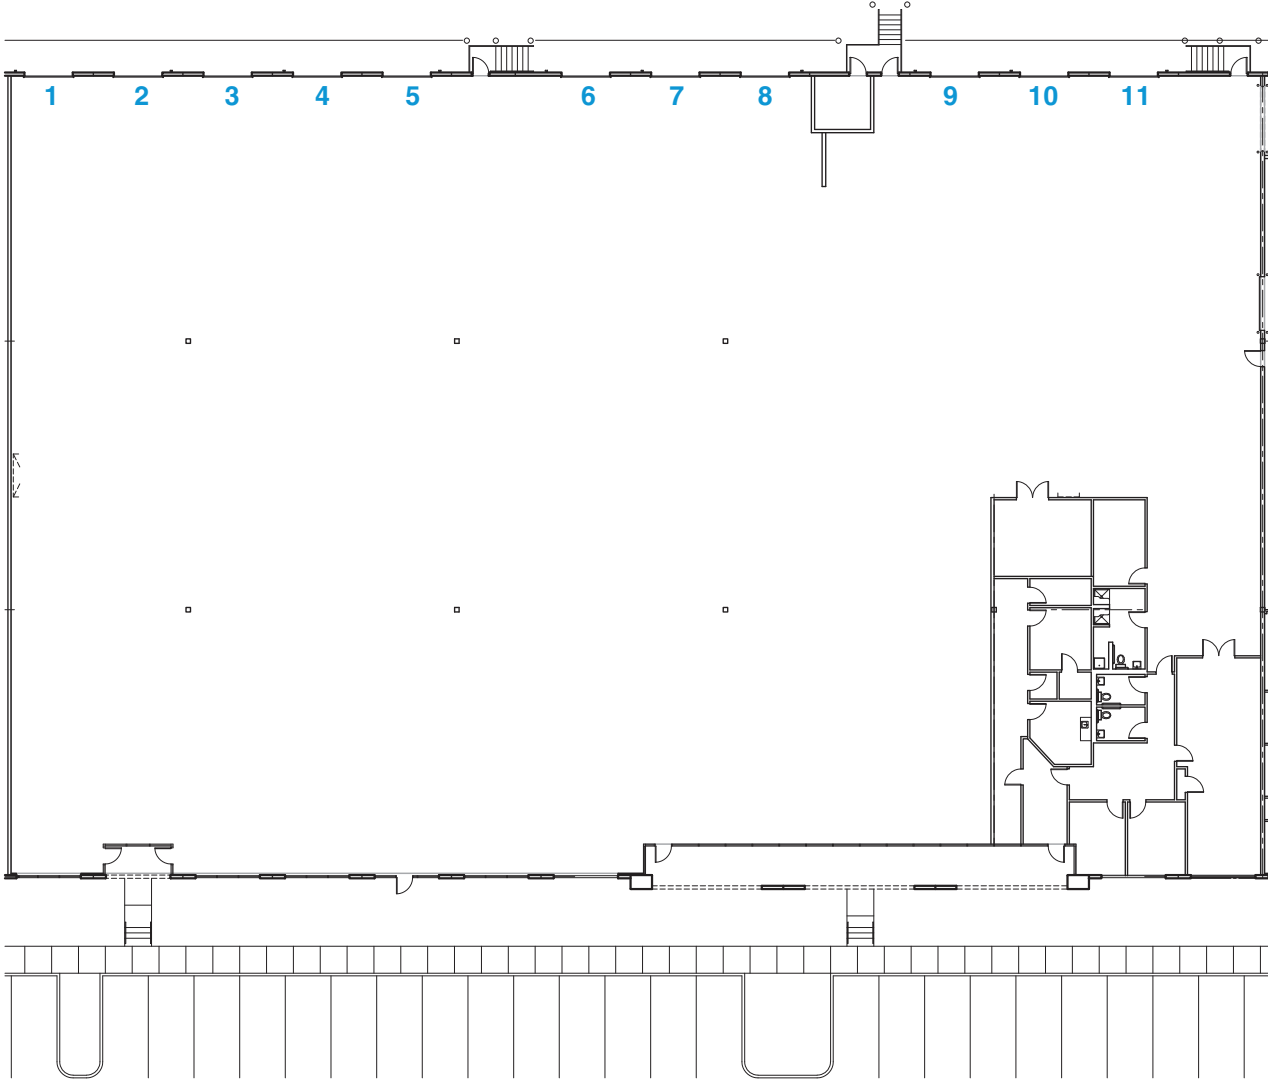

NORTHWEST INDUSTRIAL CENTER
10633 WEST LITTLE YORK, SUITE 120
35,316 SF AVAILABLE

For leasing information, please contact **Stream**
Jeremy Lumbreras | 713.300.0322 | jlumbreras@streamrealty.com
Jeff Pate | 713.300.0295 | jeff.pate@streamrealty.com
Matteson Hamilton | 713.300.0299 | mhamilton@streamrealty.com