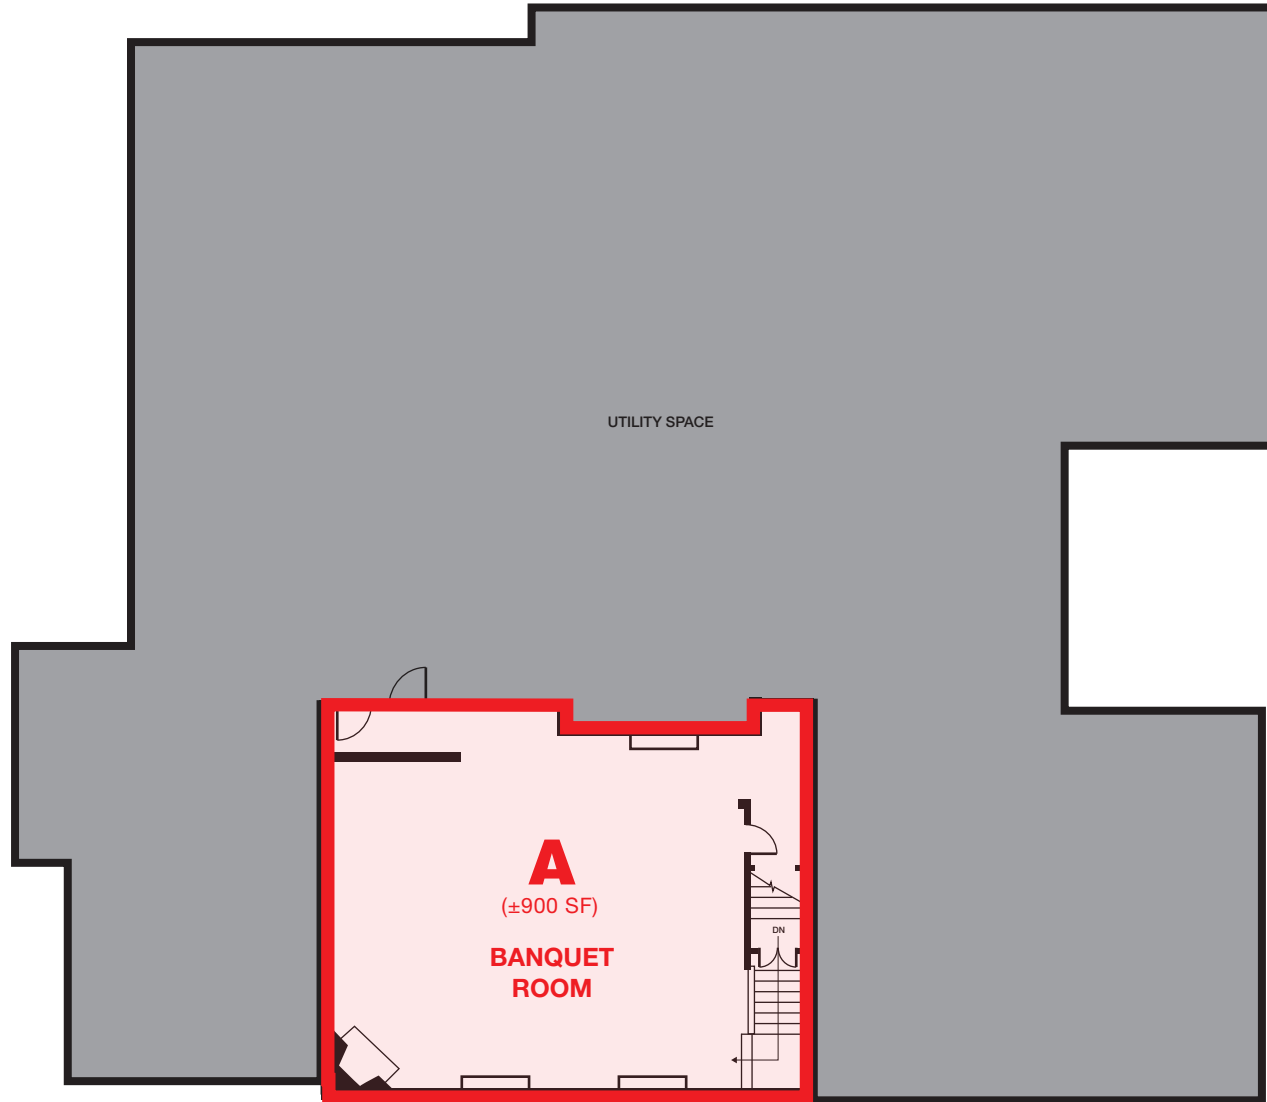

↓ The Stables

OLD WILMINGTON PIKE

HISTORIC - Est. 1758 - Dilworthtown

The Pear
Restaurant

OLD WILMINGTON PIKE

1ST FLOOR

Main Parking

The Stables
(±1200 SF)

○ **Basement**

Main Parking
↓

The Stables
(±1200 SF)
↓

Ground Provisions →
Restaurant

OLD WILMINGTON PIKE