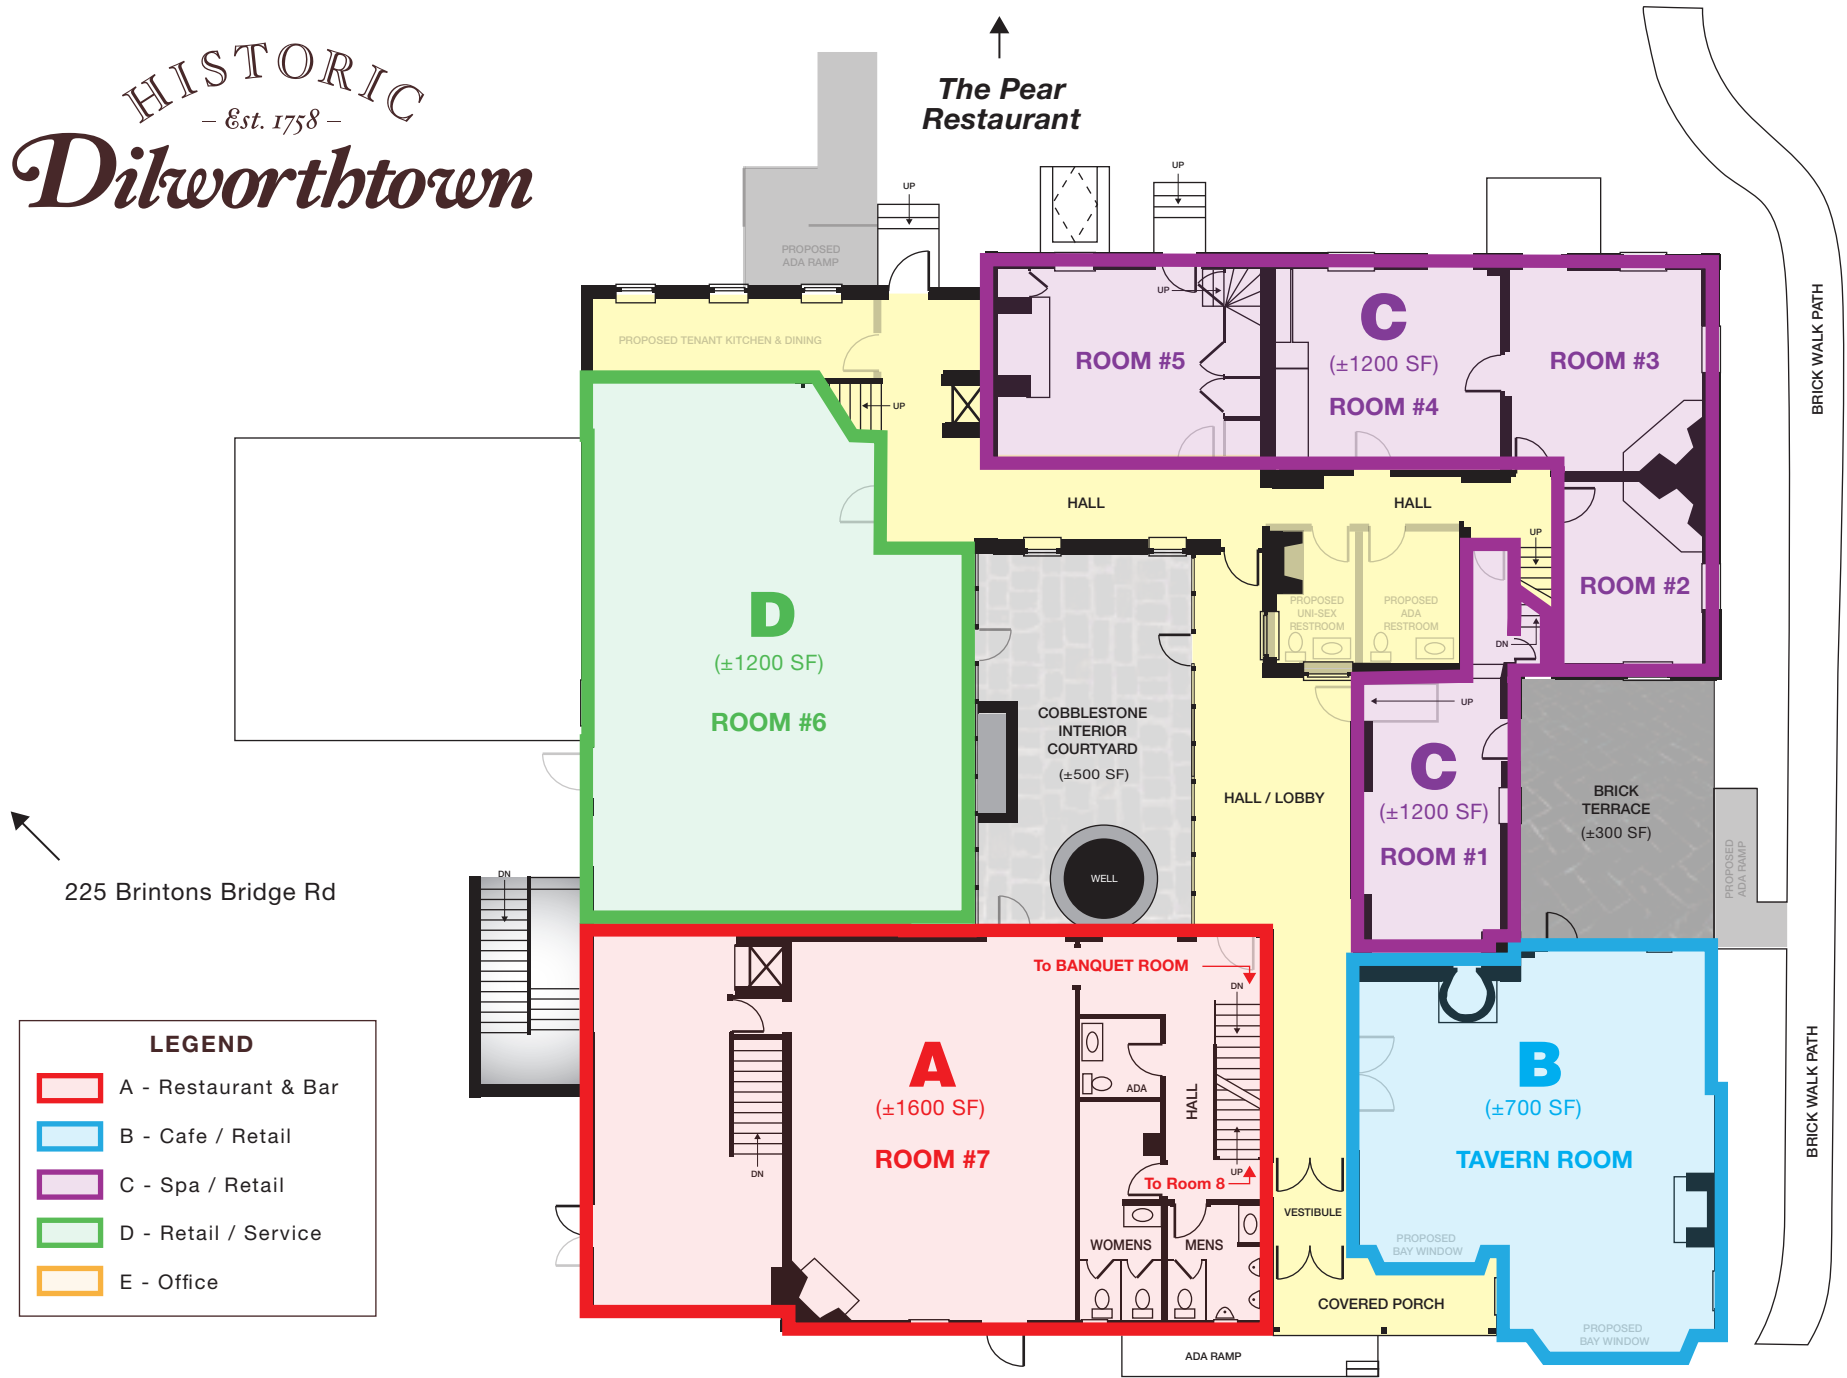

HISTORIC
- Est. 1758 -
Dilworthtown

↑
The Pear
Restaurant

↖ 225 Brintons Bridge Rd

LEGEND

	A - Restaurant & Bar
	B - Cafe / Retail
	C - Spa / Retail
	D - Retail / Service
	E - Office

2ND FLOOR

↓ Main Parking

↓ The Stables

OLD WILMINGTON PIKE

HISTORIC - Est. 1758 - Dilworthtown

The Pear
Restaurant

OLD WILMINGTON PIKE

1ST FLOOR

Main Parking

The Stables
(±1200 SF)

Ground Provisions
Restaurant →

HISTORIC
- Est. 1758 -
Dilworthtown

↑
*The Pear
Restaurant*

↖
225 Brintons Bridge Rd

LEGEND

- A - Restaurant & Bar
- B - Cafe / Retail
- C - Spa / Retail
- D - Retail / Service
- E - Office

○ **Basement**

Main Parking
↓

The Stables
(±1200 SF)
↓

Ground Provisions →
Restaurant

OLD WILMINGTON PIKE