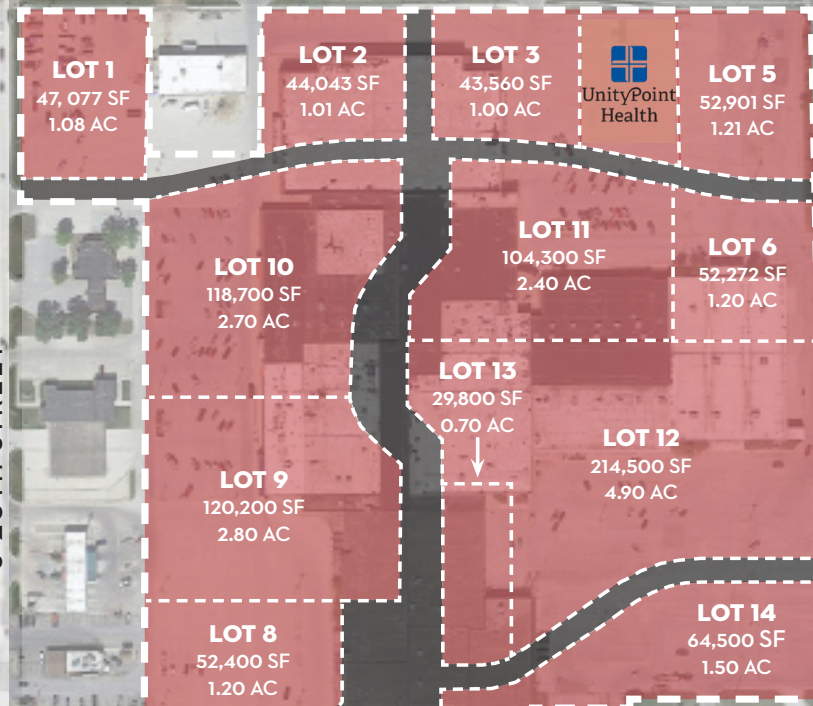

Corridor Plaza

FORT DODGE, IA

1ST AVENUE S

S 25TH STREET

S 29TH STREET

5TH AVENUE S