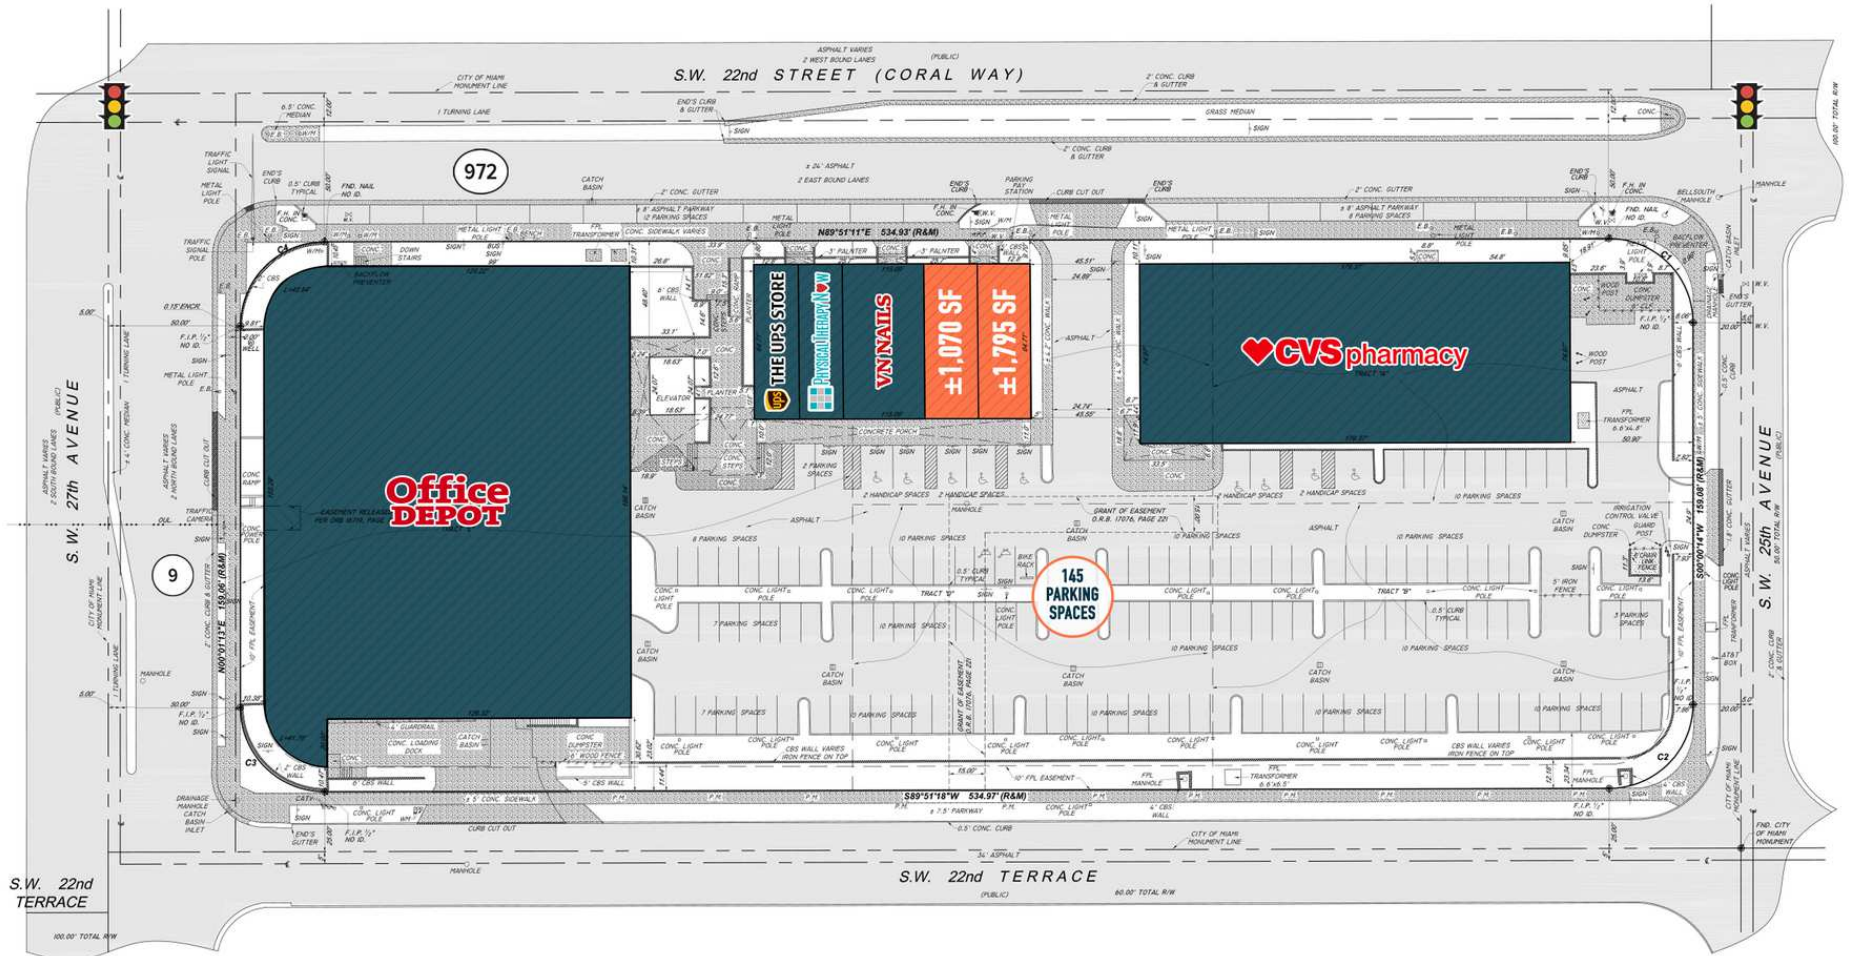

SITE PLAN

The information and images contained herein are from sources deemed reliable. However, Metro Commercial Real Estate, Inc. makes no representation whatsoever as to their accuracy or authenticity. Images shown may be modified for illustrative purposes. Images may be out-of-date and not current.

MIAMI, FL
CORAL WAY SHOPPES
2690 CORAL WAY

www.metrocommercial.com