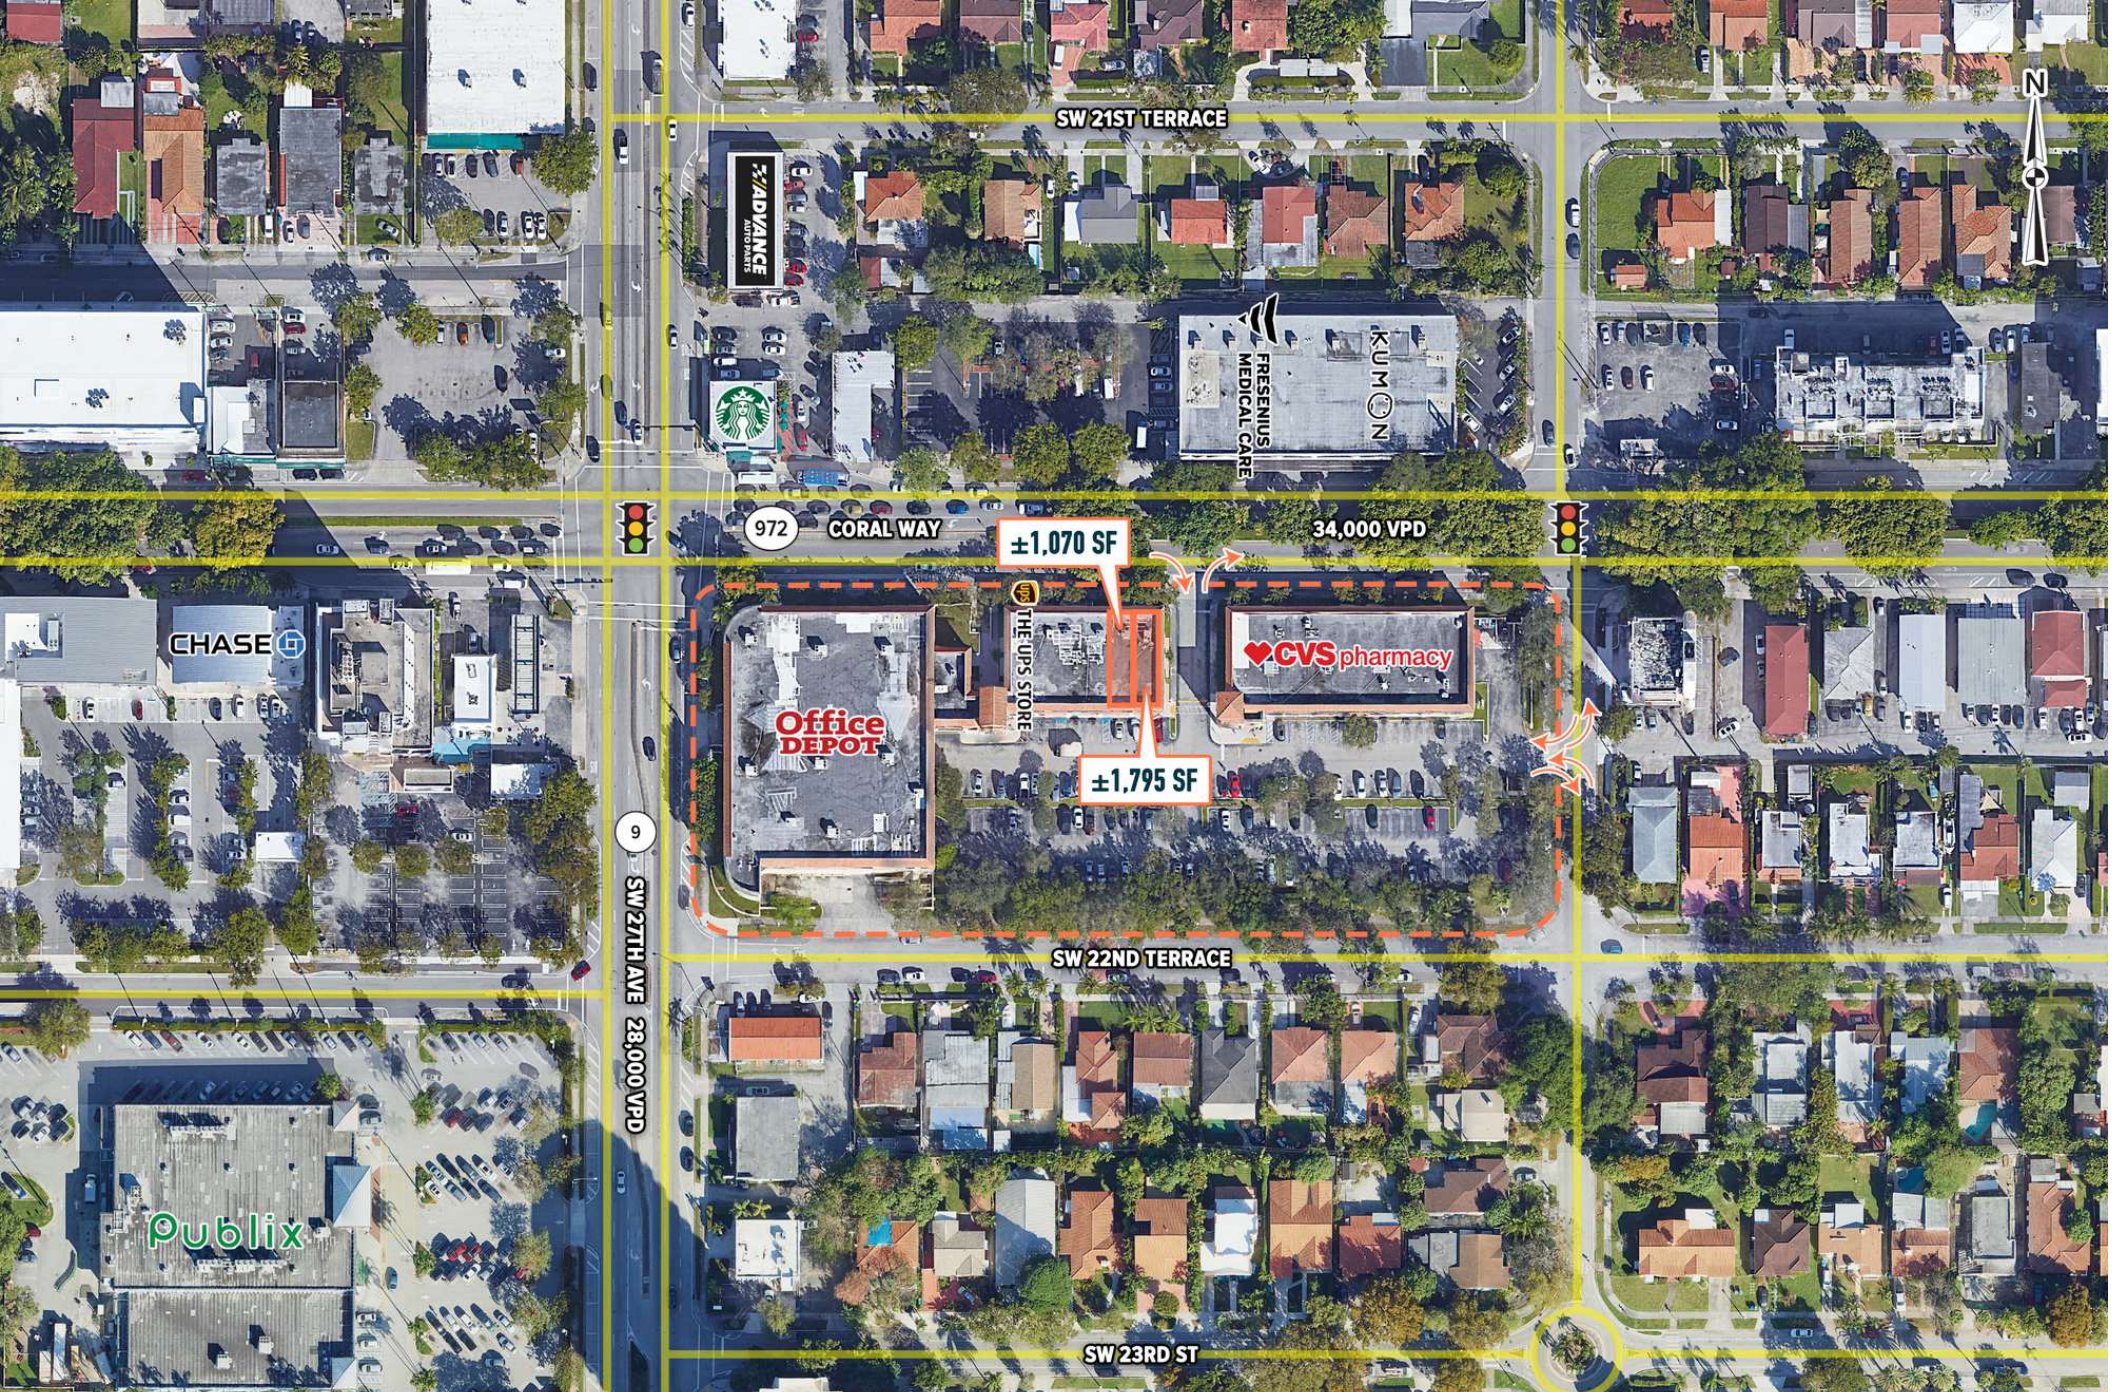

The information and images contained herein are from sources deemed reliable. However, Metro Commercial Real Estate, Inc. makes no representation whatsoever as to their accuracy or authenticity. Images shown may be modified for illustrative purposes. Images may be out-of-date and not current.

MIAMI, FL
CORAL WAY SHOPPES
2690 CORAL WAY

www.metrocommercial.com