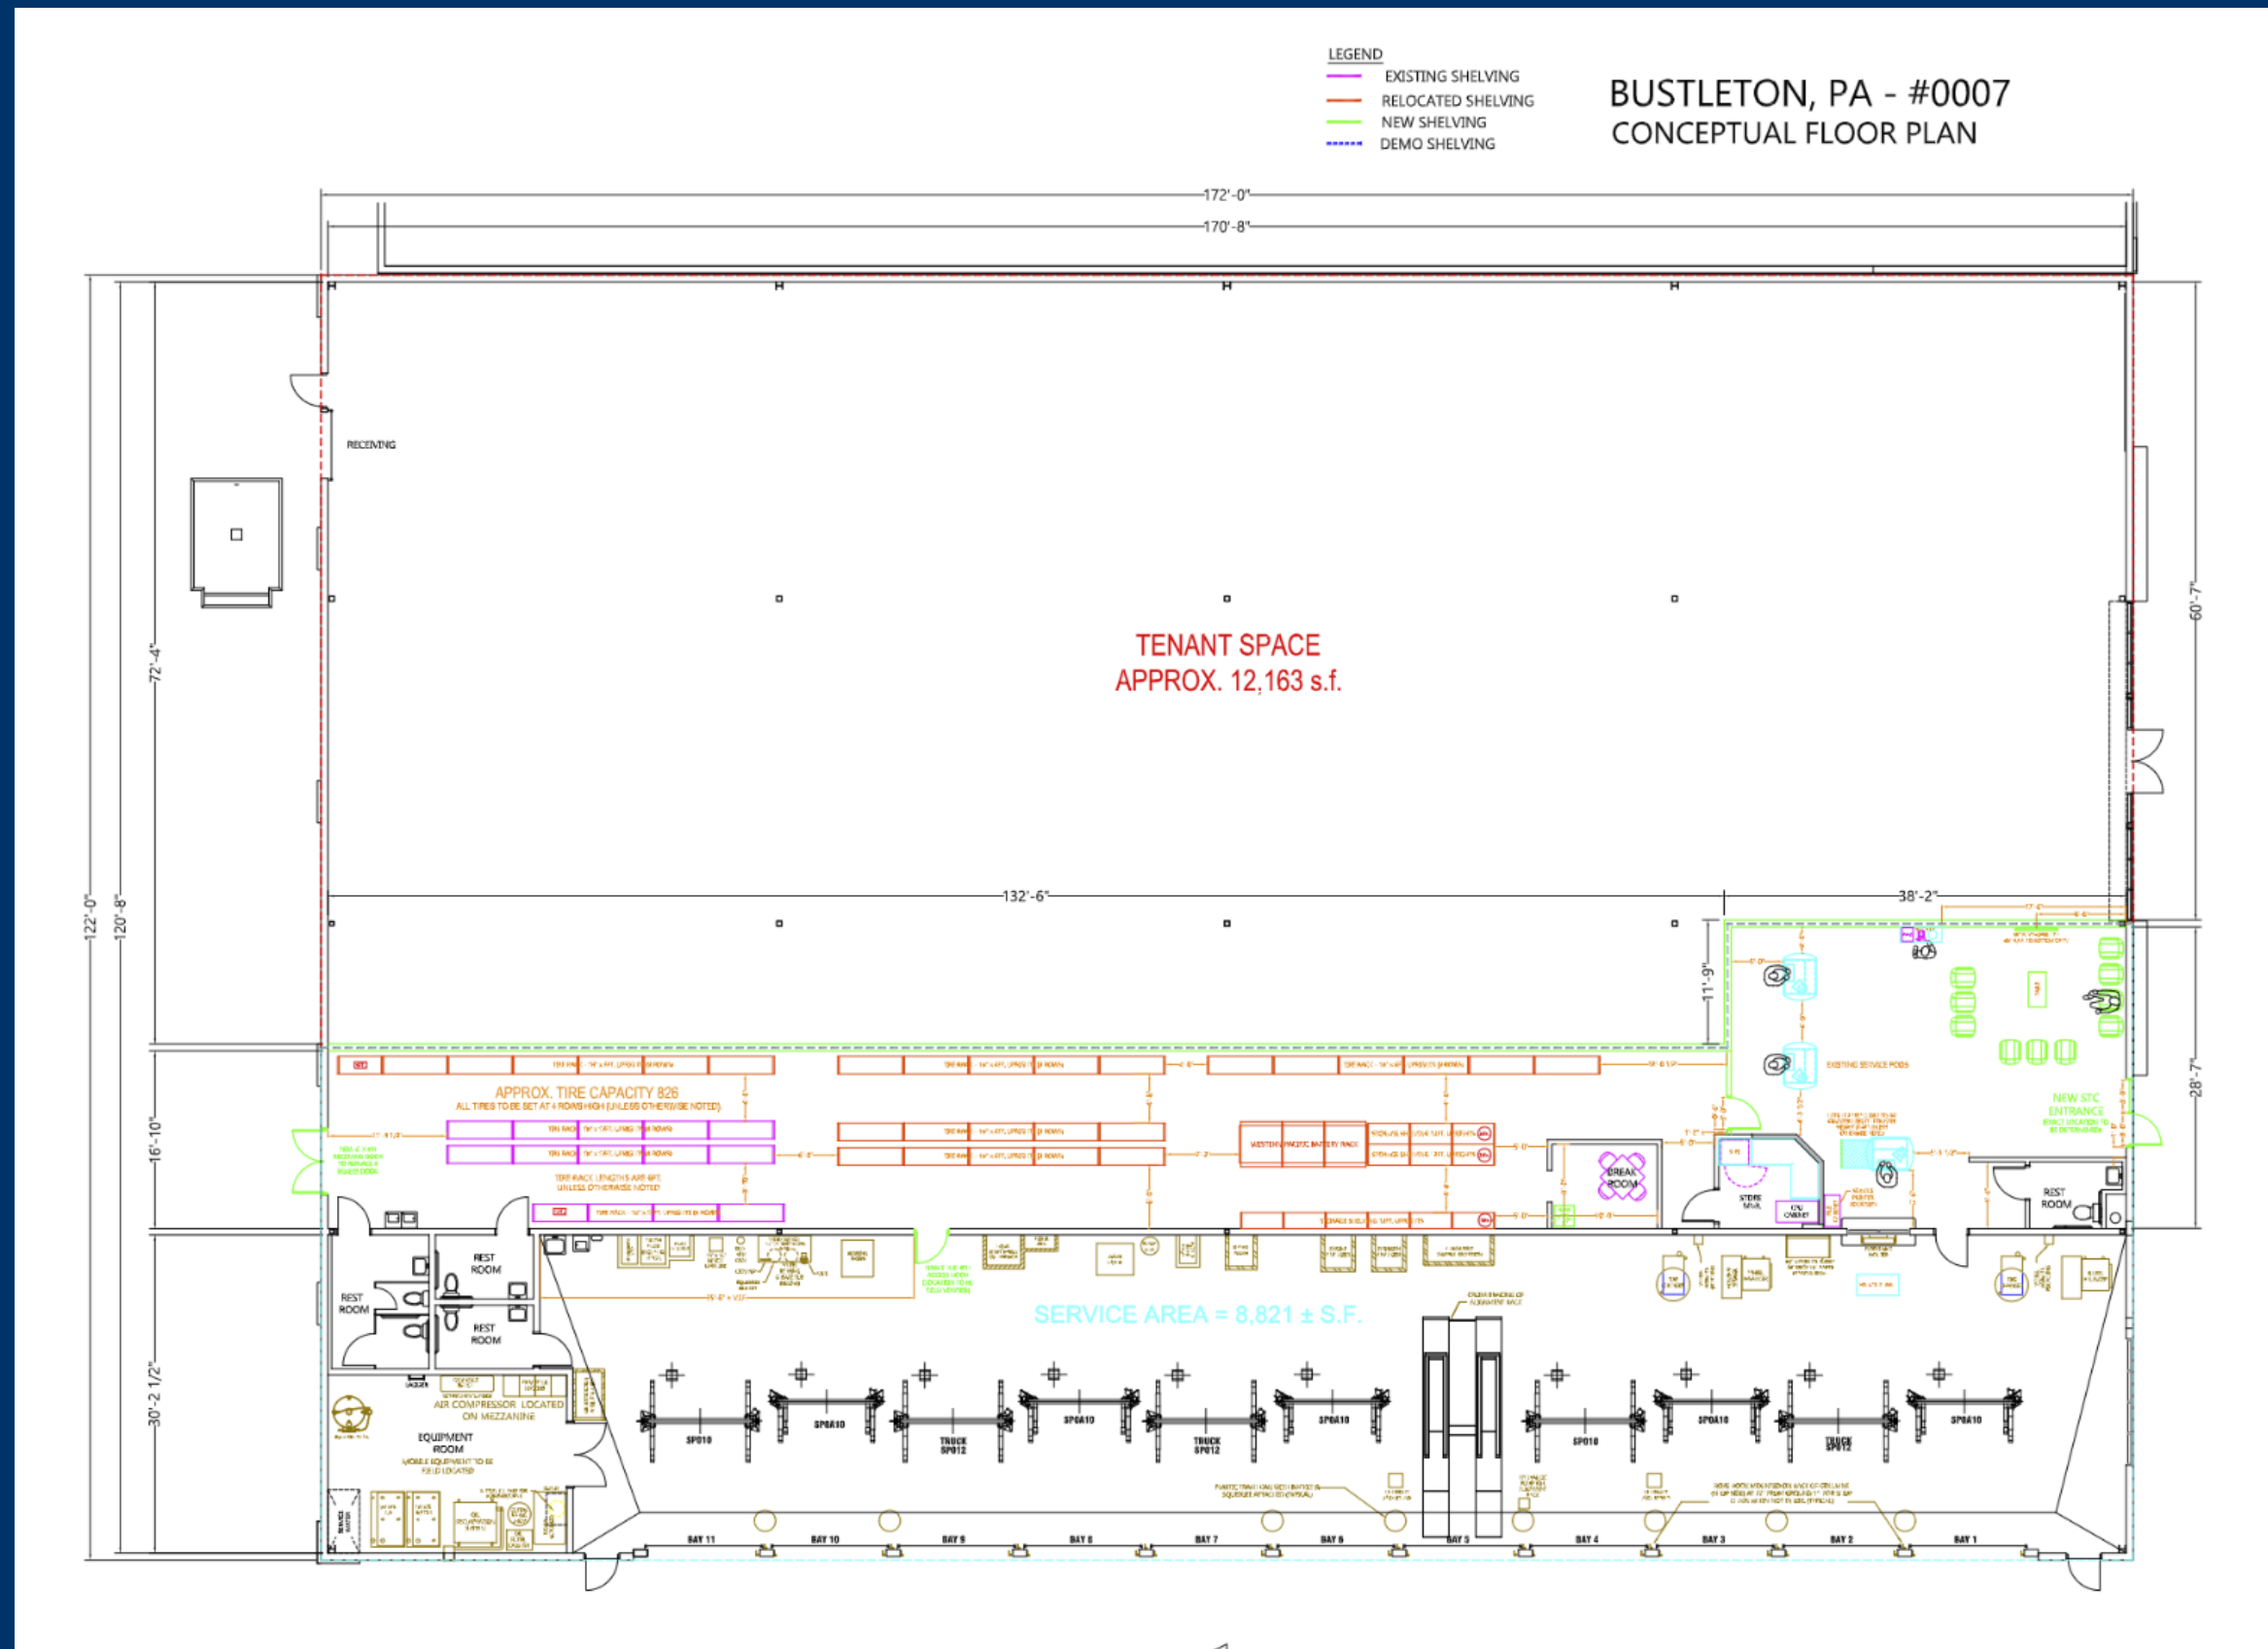

7424 Bustleton Ave

CONTACT

Don Gill
Patrick Kobilca

847.630.1070 | gill@vestian.com
708.431.8894 | kobilca@vestian.com

Adam Hagerman
Cale Bruso

717.843.5555 | ahagerman@bennettwilliams.com
717.843.5555 | cbruso@bennettwilliams.com