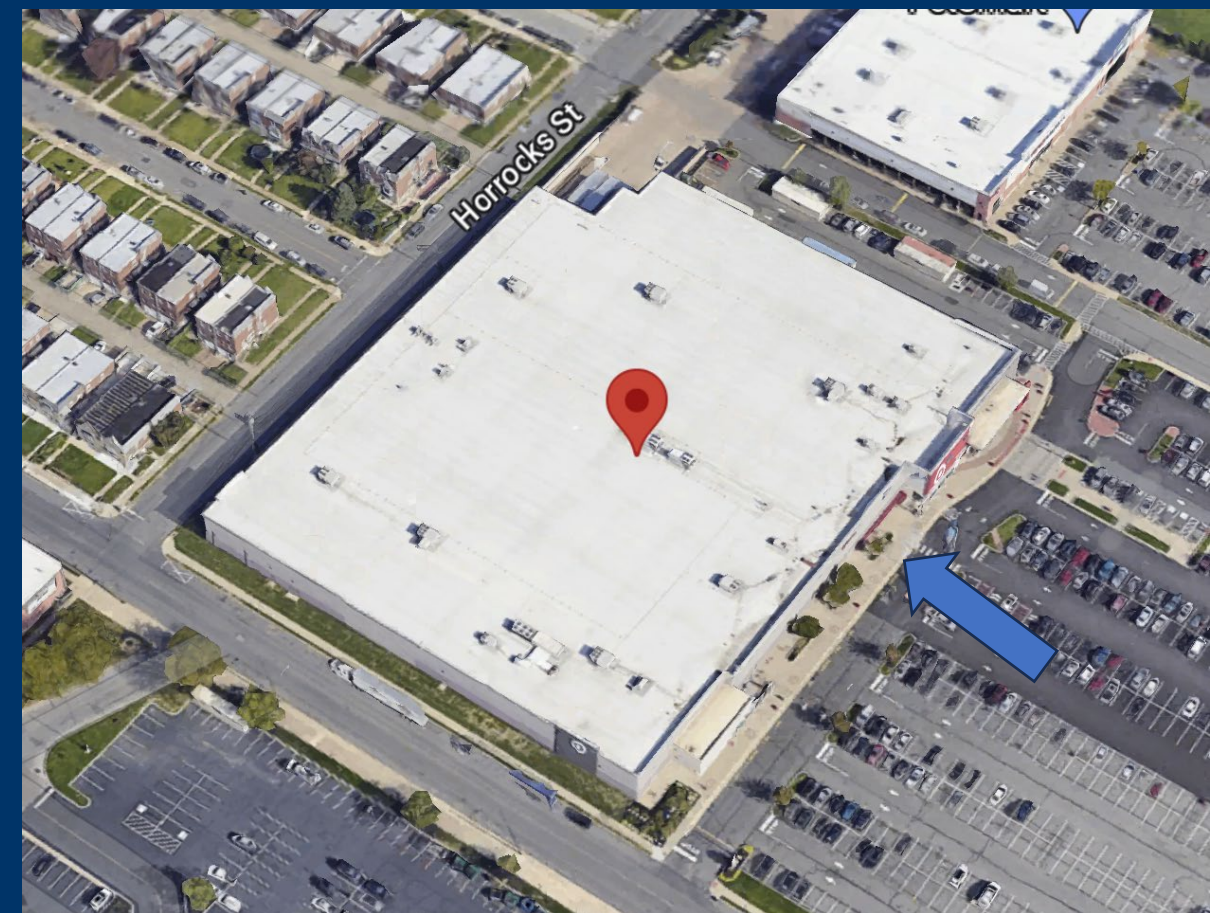

FOR LEASE

12,163 SF
Storefront Retail Space

Building & Pylon
Signage Available

7424 Bustleton Ave
Philadelphia, PA 19152

VESTIAN

Bennett WILLIAMS
COMMERCIAL REAL ESTATE

7424 Bustleton Ave

PROPERTY OVERVIEW

Address	7424 Bustleton Ave Philadelphia, PA 19152
Available SF	12,163 SF Storefront Retail Space
Occupied SF	8,042 SF Auto Service Space
Total Building SF	20,263 SF
Year Built	1961 (Renovated in 19994)
Possession	Immediate
Signage	Building & Pylon Signage Available
Asking Rate	Contact Broker
Comments	<ul style="list-style-type: none">• Dedicated Main Entrance• Building Height 21'• Sprinklered• HVAC throughout