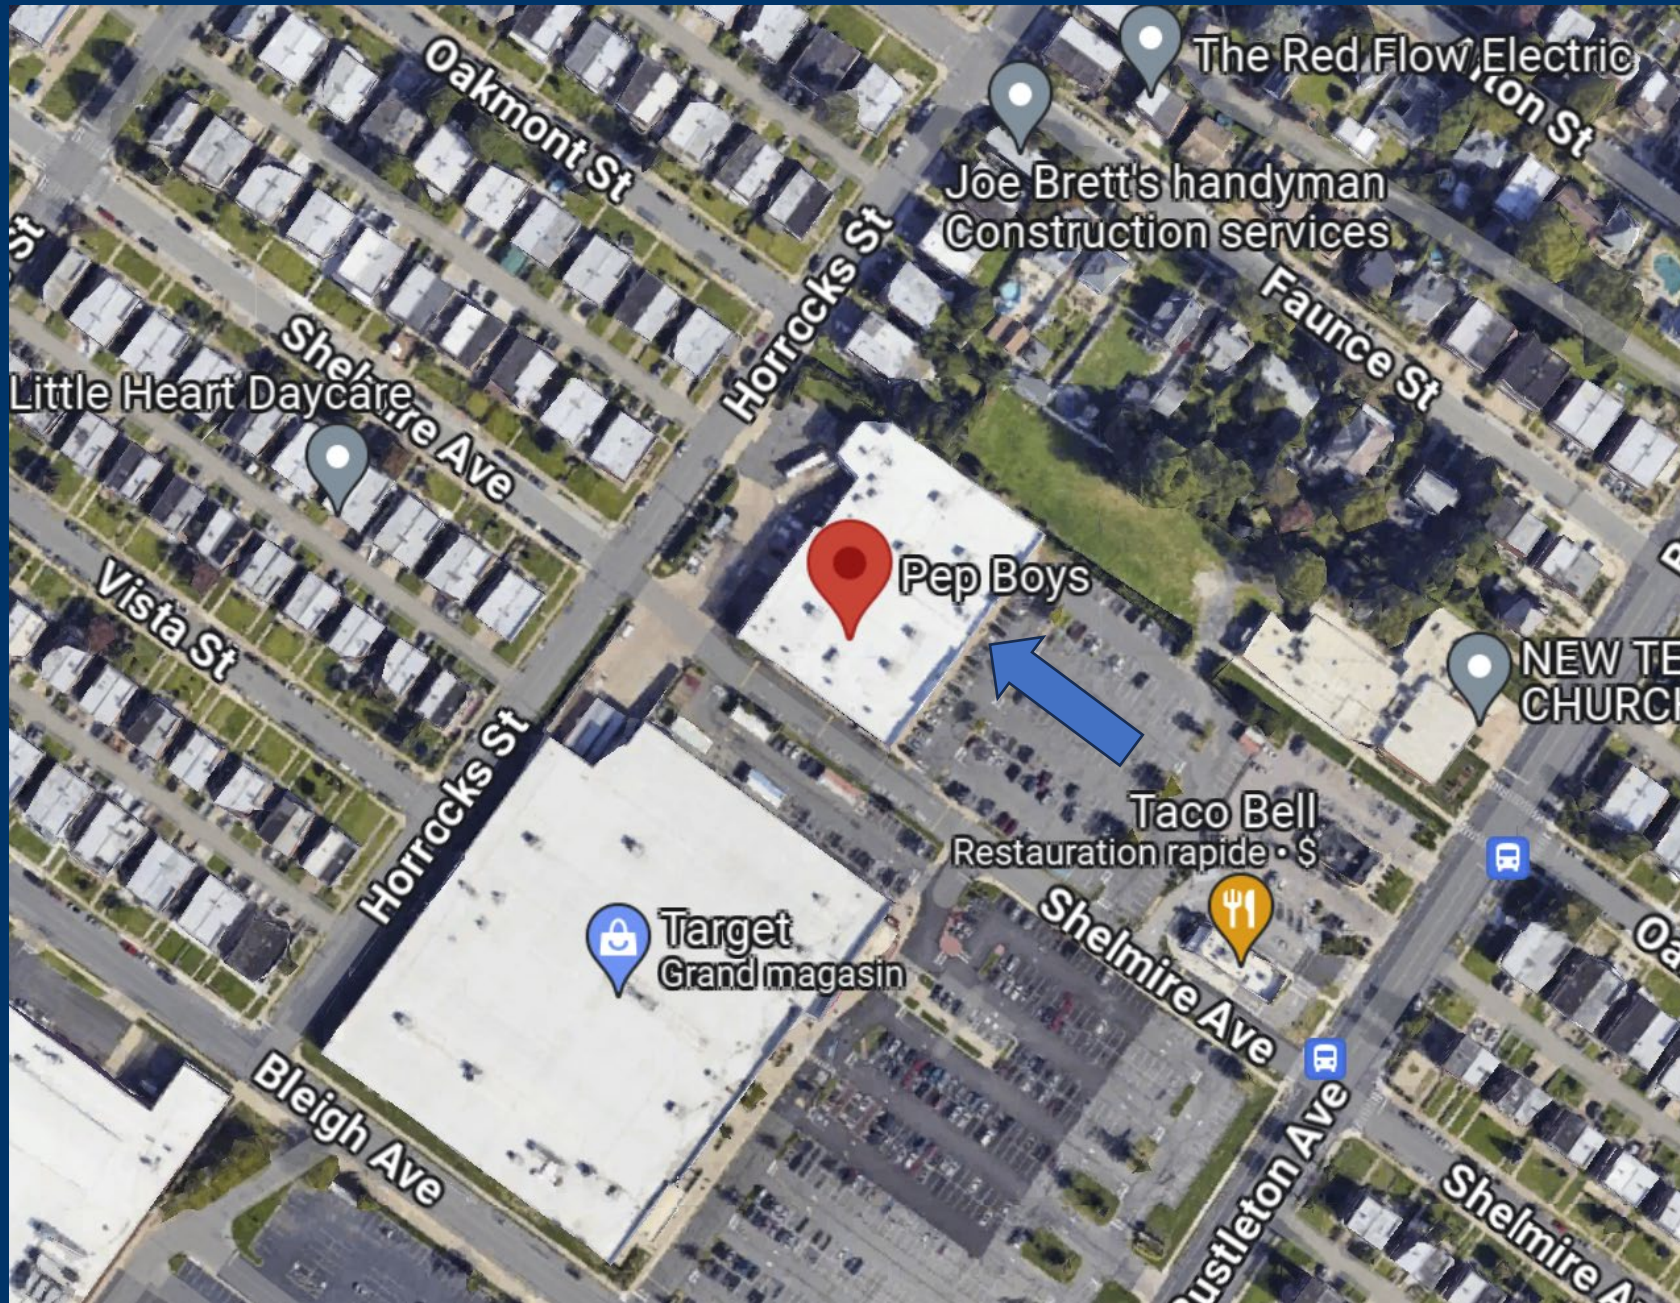

7424 Bustleton Ave

CONTACT

Don Gill
Patrick Kobilca

847.630.1070 | gill@vestian.com
708.431.8894 | kobilca@vestian.com

Adam Hagerman
Cale Bruso

717.843.5555 | ahagerman@bennettwilliams.com
717.843.5555 | cbruso@bennettwilliams.com