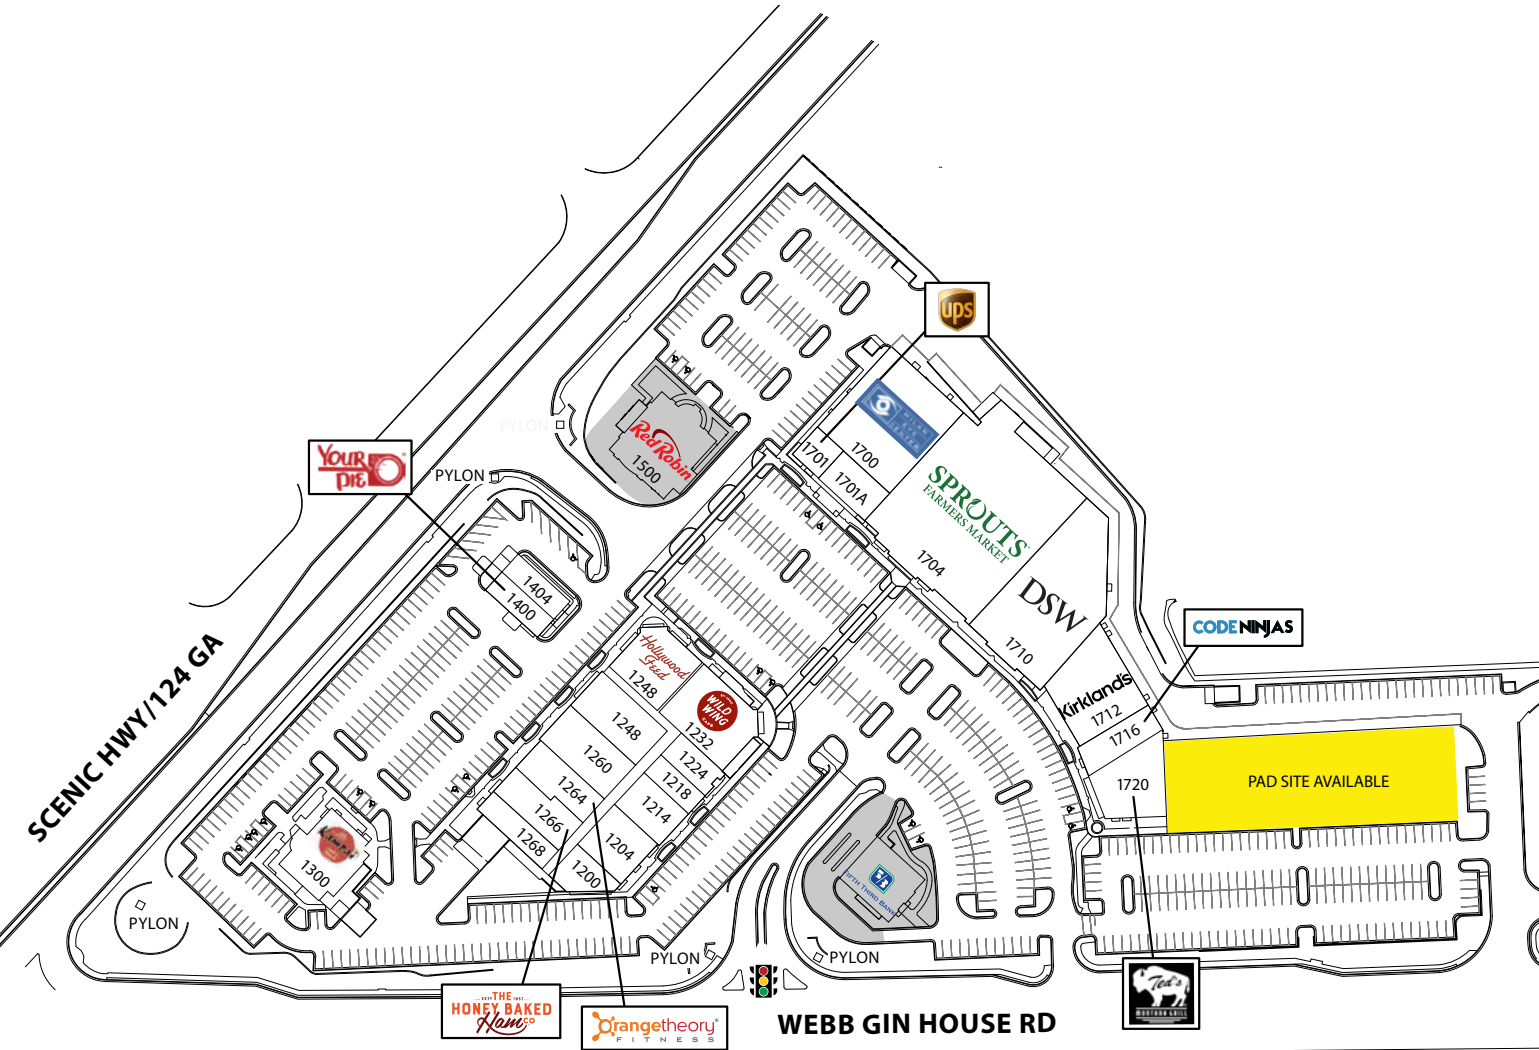

Suite	Tenant	Area (SF)
1200	Pho.com	
1204	Venice Nails	
1214	Palm Beach Tan	
1218	100% Chiropractic	
1224	Select Comfort	
1232	Wild Wing Café	
1240	Hollywood Feed	
1248	The Little Gym	
1260	Vera Whole Health	
1264	Orangetheory Fitness	
1266	Honeybaked Ham	
1268	Lens Crafters	
1300	Kampai Sushi & Hibachi	
1400	Your Pie	
1404	Genesis Salon	
1700	Milan Eye Center	
1701	The UPS Store	
1701A	The Good Feet Store	
1704	Sprouts Farmers Market	
1710	DSW Shoes	
1712	Kirkland's	
1716	Code Ninjas	
1720	Ted's Montana Grill	

PAD AVAILABLE 0.77 acres

NORTH TOTAL: 119,343

Vacant   Separately Owned Outparcel

CONTINENTAL REALTY CORPORATION
Integrity. Relationships. Results.