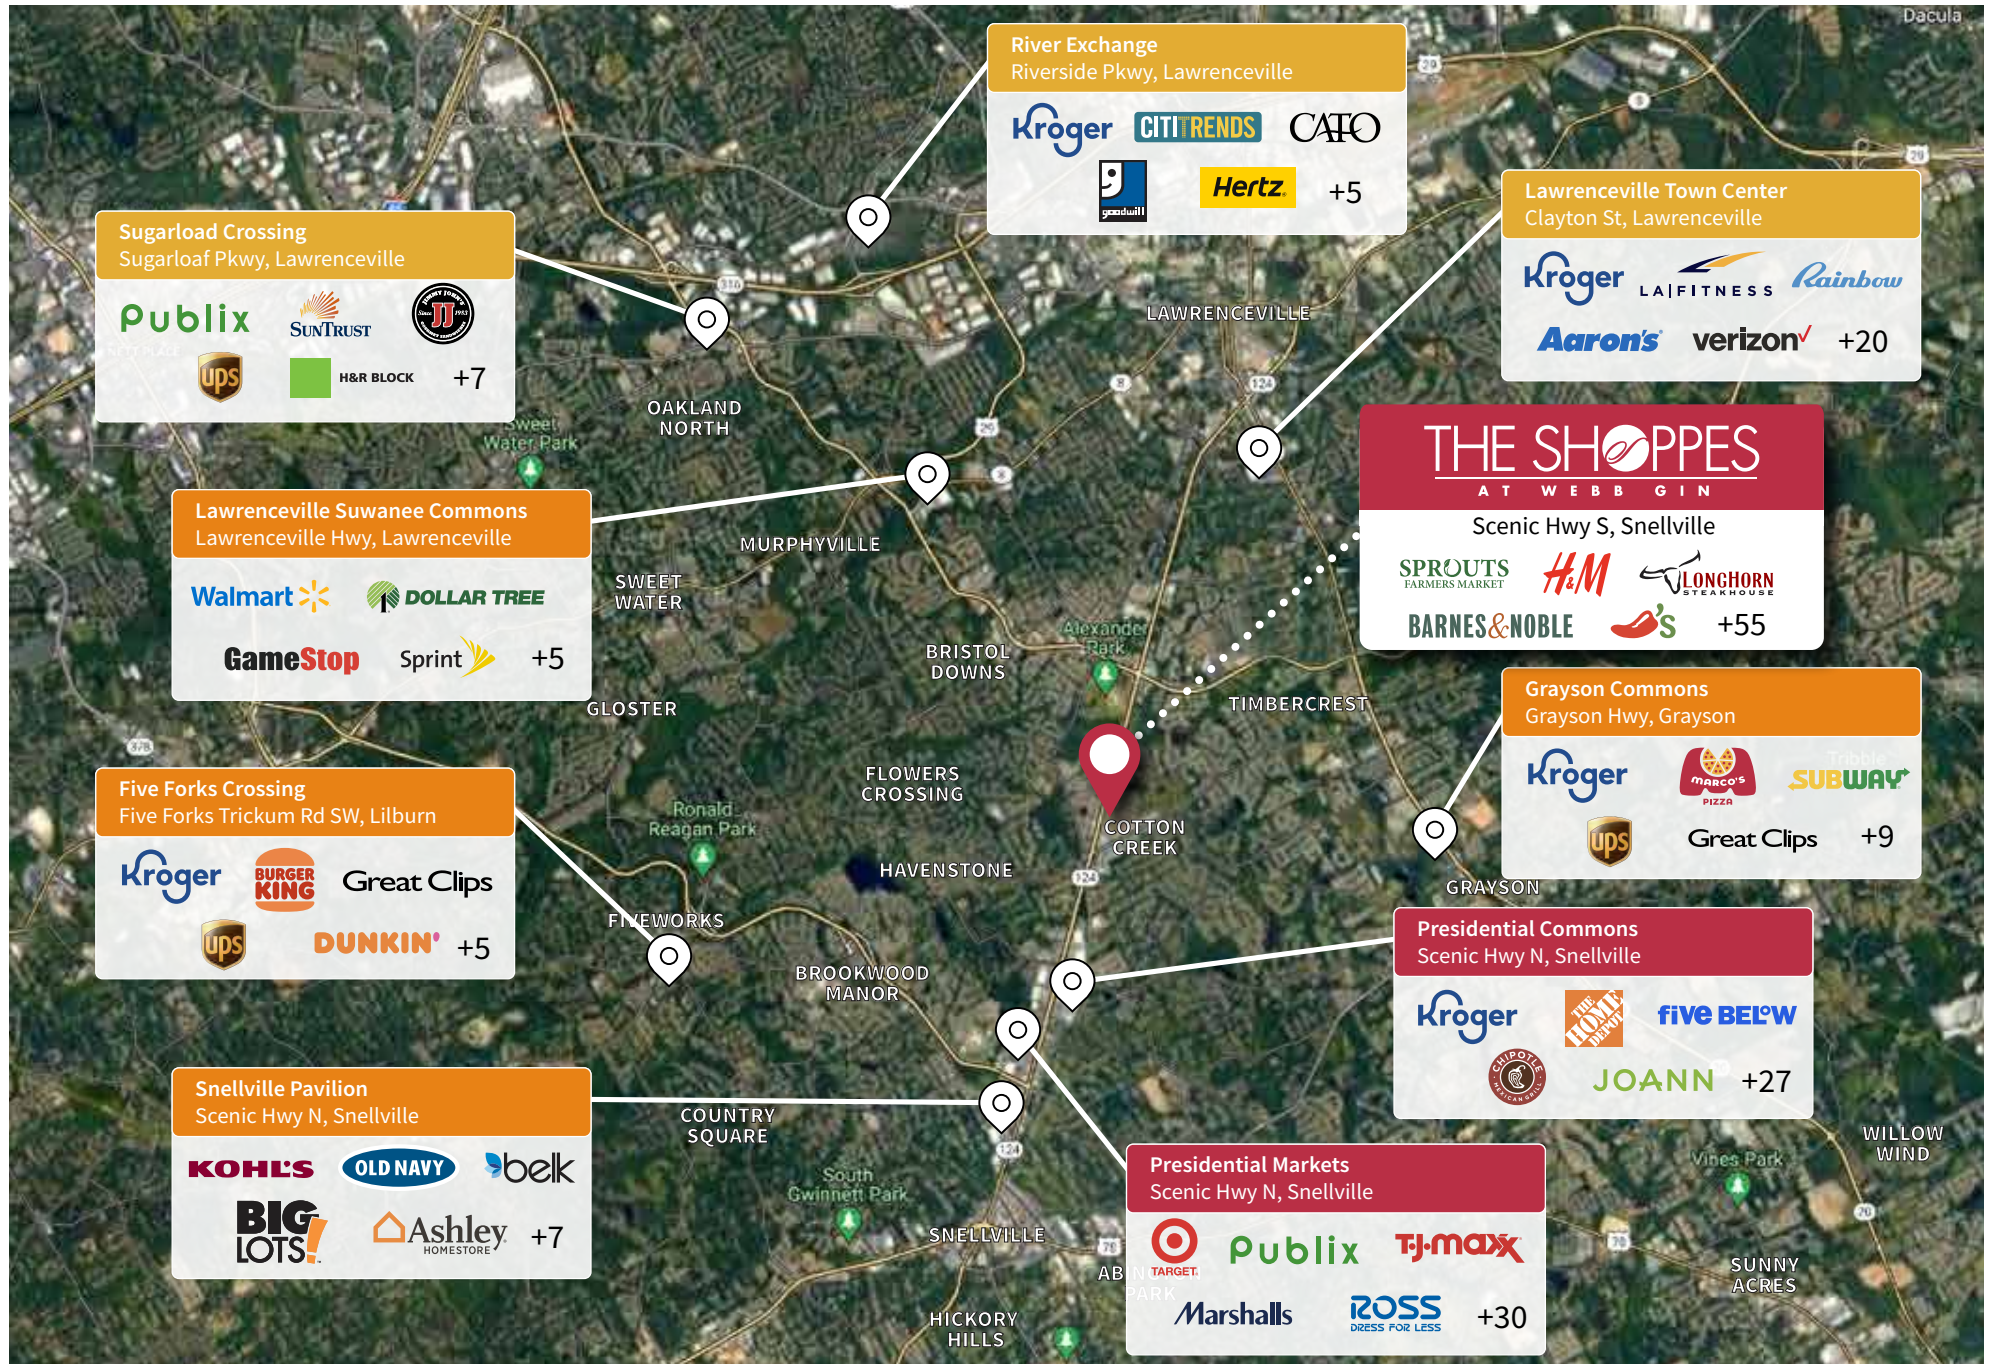

**Webb Gin  
North**

**Webb Gin  
South**

# Nearby Centers in the Market & Number of Visits\*

**KEY:** ■ 1.7M – 2.7M Visits ■ 750K – 1.1M Visits ■ 630K – 652K Visits

\* Note- visits date provided by www.placer.ai for a period spanning 12/19/2021 – 6/17/2022.