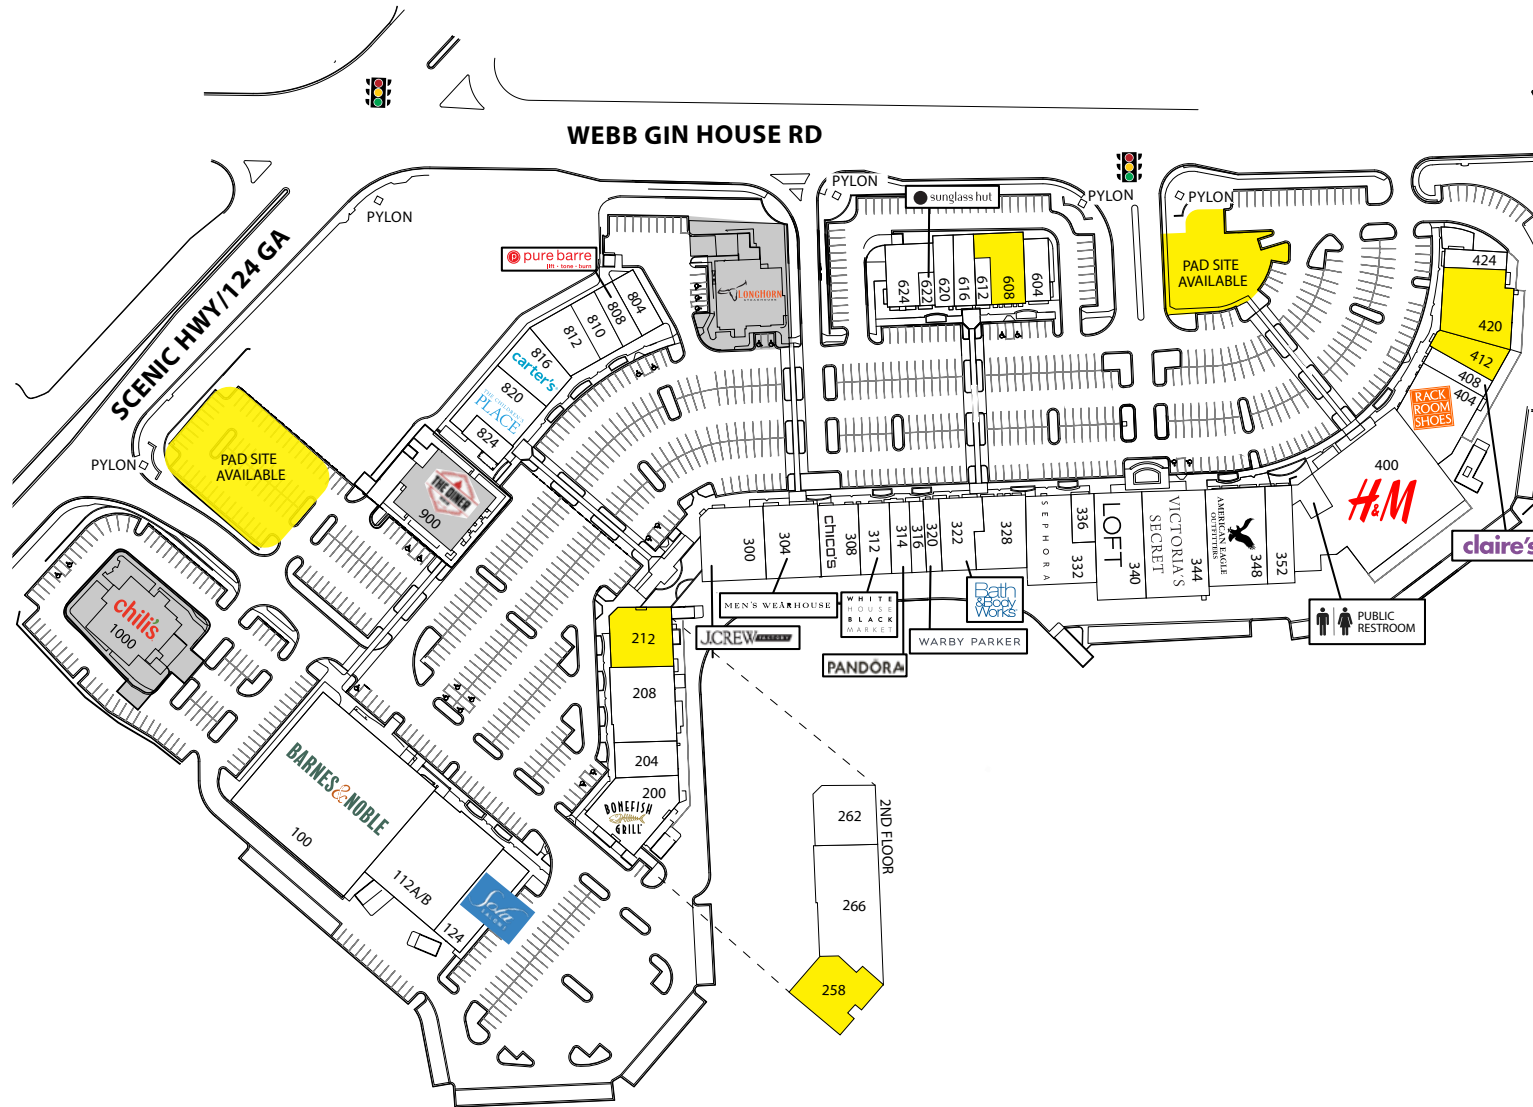

Suite	Tenant	Area (SF)
100	Barnes & Noble	
112 A/B	Furniture & Décor	
124	Sola Salon Studios	
200	Bonefish Grill	
204	Dress Up Boutique	
208	Cinderella's Dresses	
212	AVAILABLE	4,419
300	J. Crew Factory	
304	Men's Wearhouse	
308	Chico's	
312	White House Black Market	
314	Pandora Jewelry	
316	Soma	
320	Warby Parker	
322	Bath & Body Works	
328	Natural Body Spa & Shop	
332	Sephora	
336	Kay Jewelers	
340	LOFT	
344	Victoria's Secret	
348	American Eagle	
352	LVRG	
400	H&M	
404	Rack Room Shoes	
408	Claire's	
412	AVAILABLE	3,159
420	AVAILABLE	6,199
424	Cigar Bar	
604	Sweet and Fresh	
608	AVAILABLE	3,406
612	Browlash	
616	ILMB Fitness	
620	Club Pilates	
622	Sunglass Hut	
624	Pao Pao Ramen Factory & Boba	
804	Escovitch Caribbean	
808	Pure Barre	
810	Dripbar	
812	The Event Center	
816	Carter's	
820	The Children's Place	
824	Smallcakes Cupcakery	
2ND FLOOR		
258	AVAILABLE	3,762
262	Just Kid's Dentistry	
266	Regus	
PAD	AVAILABLE	0.23 acres
PAD	AVAILABLE	0.55 acres
SOUTH TOTAL		210,477
CENTER TOTAL		329,820

Vacant
 Separately Owned Outparcel

Kelsi Holman, Leasing Manager
kholman@crcrealty.com | office: 443.921.4344

Monica Johnson, Senior Leasing Associate
monica.johnson@crcrealty.com | office: 443.921.4340